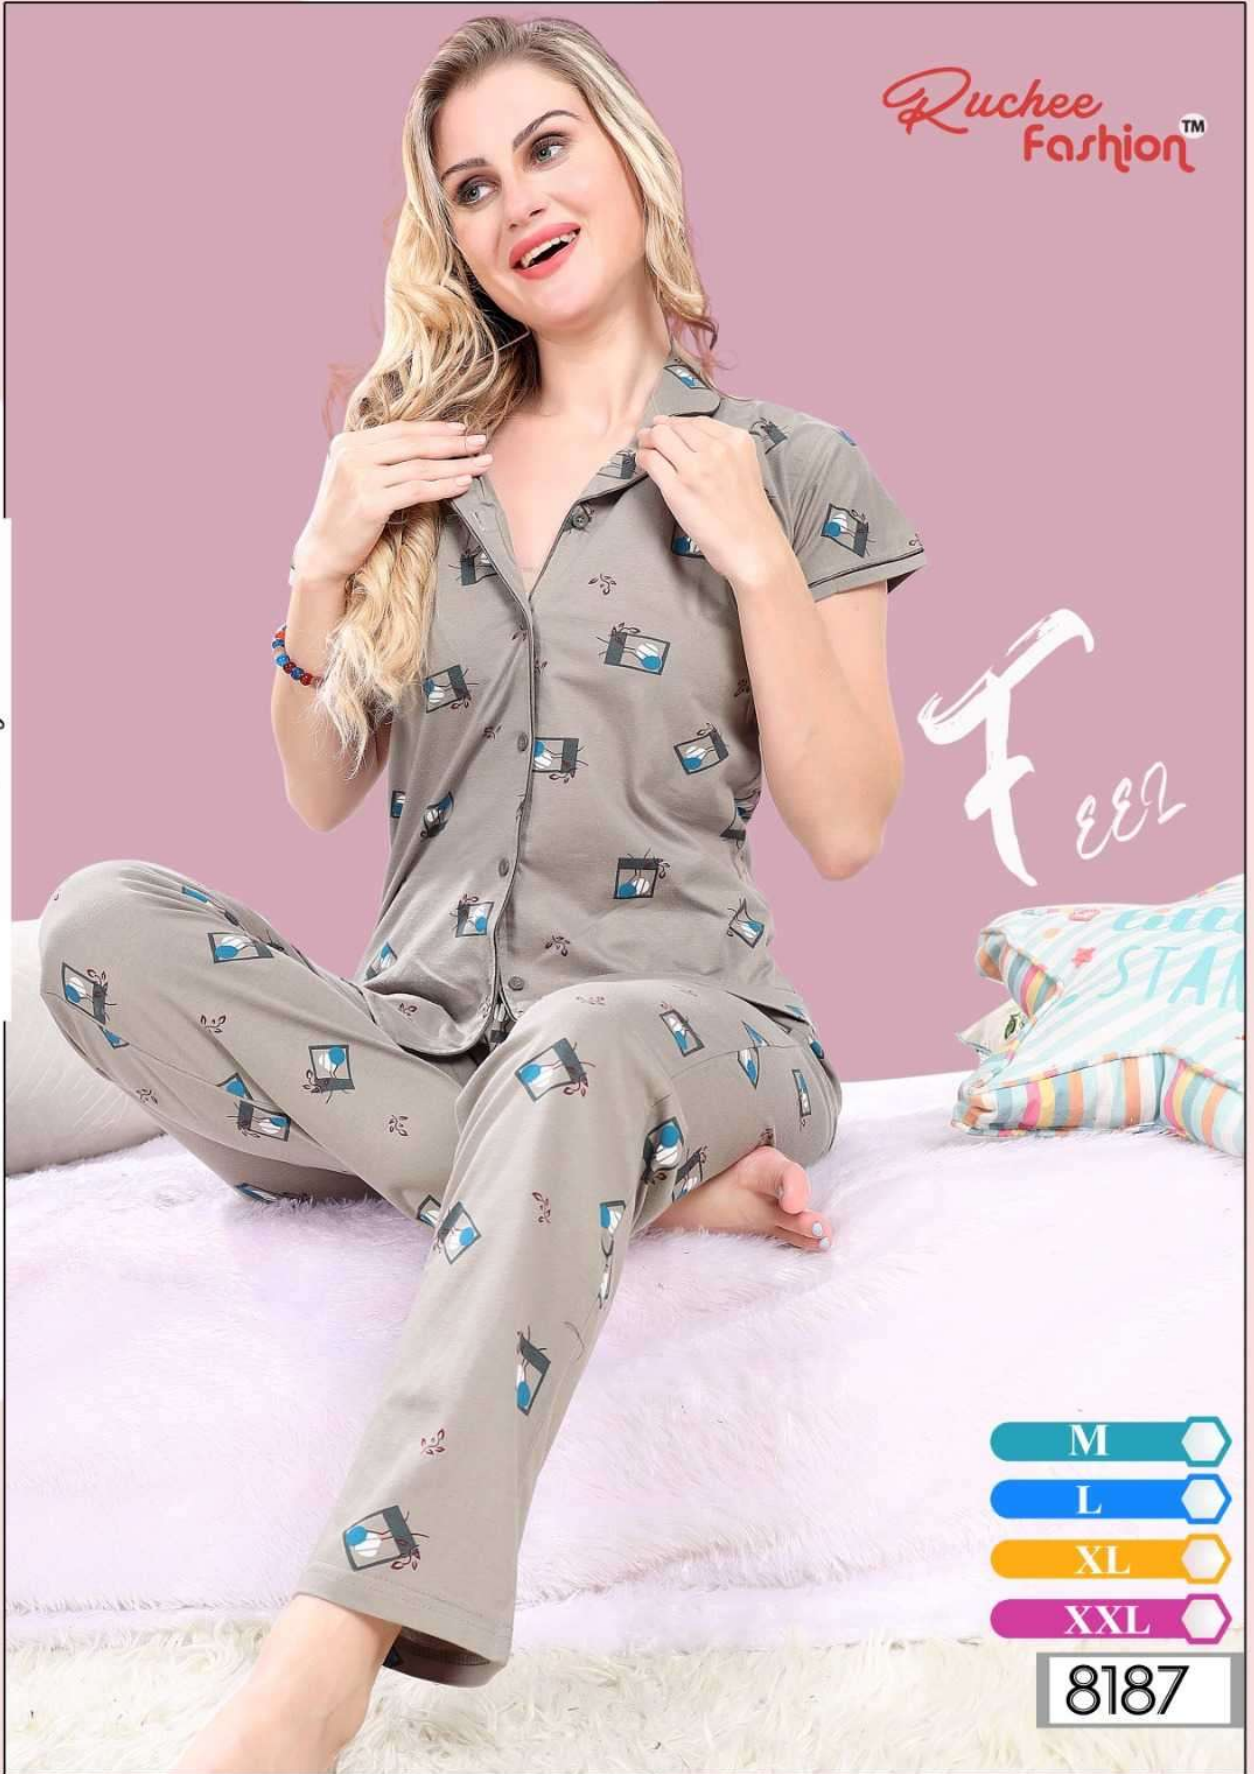

Ruchee Fashion™

Premium Lounge Wear

Feel

- M
- L
- XL
- XXL

8187