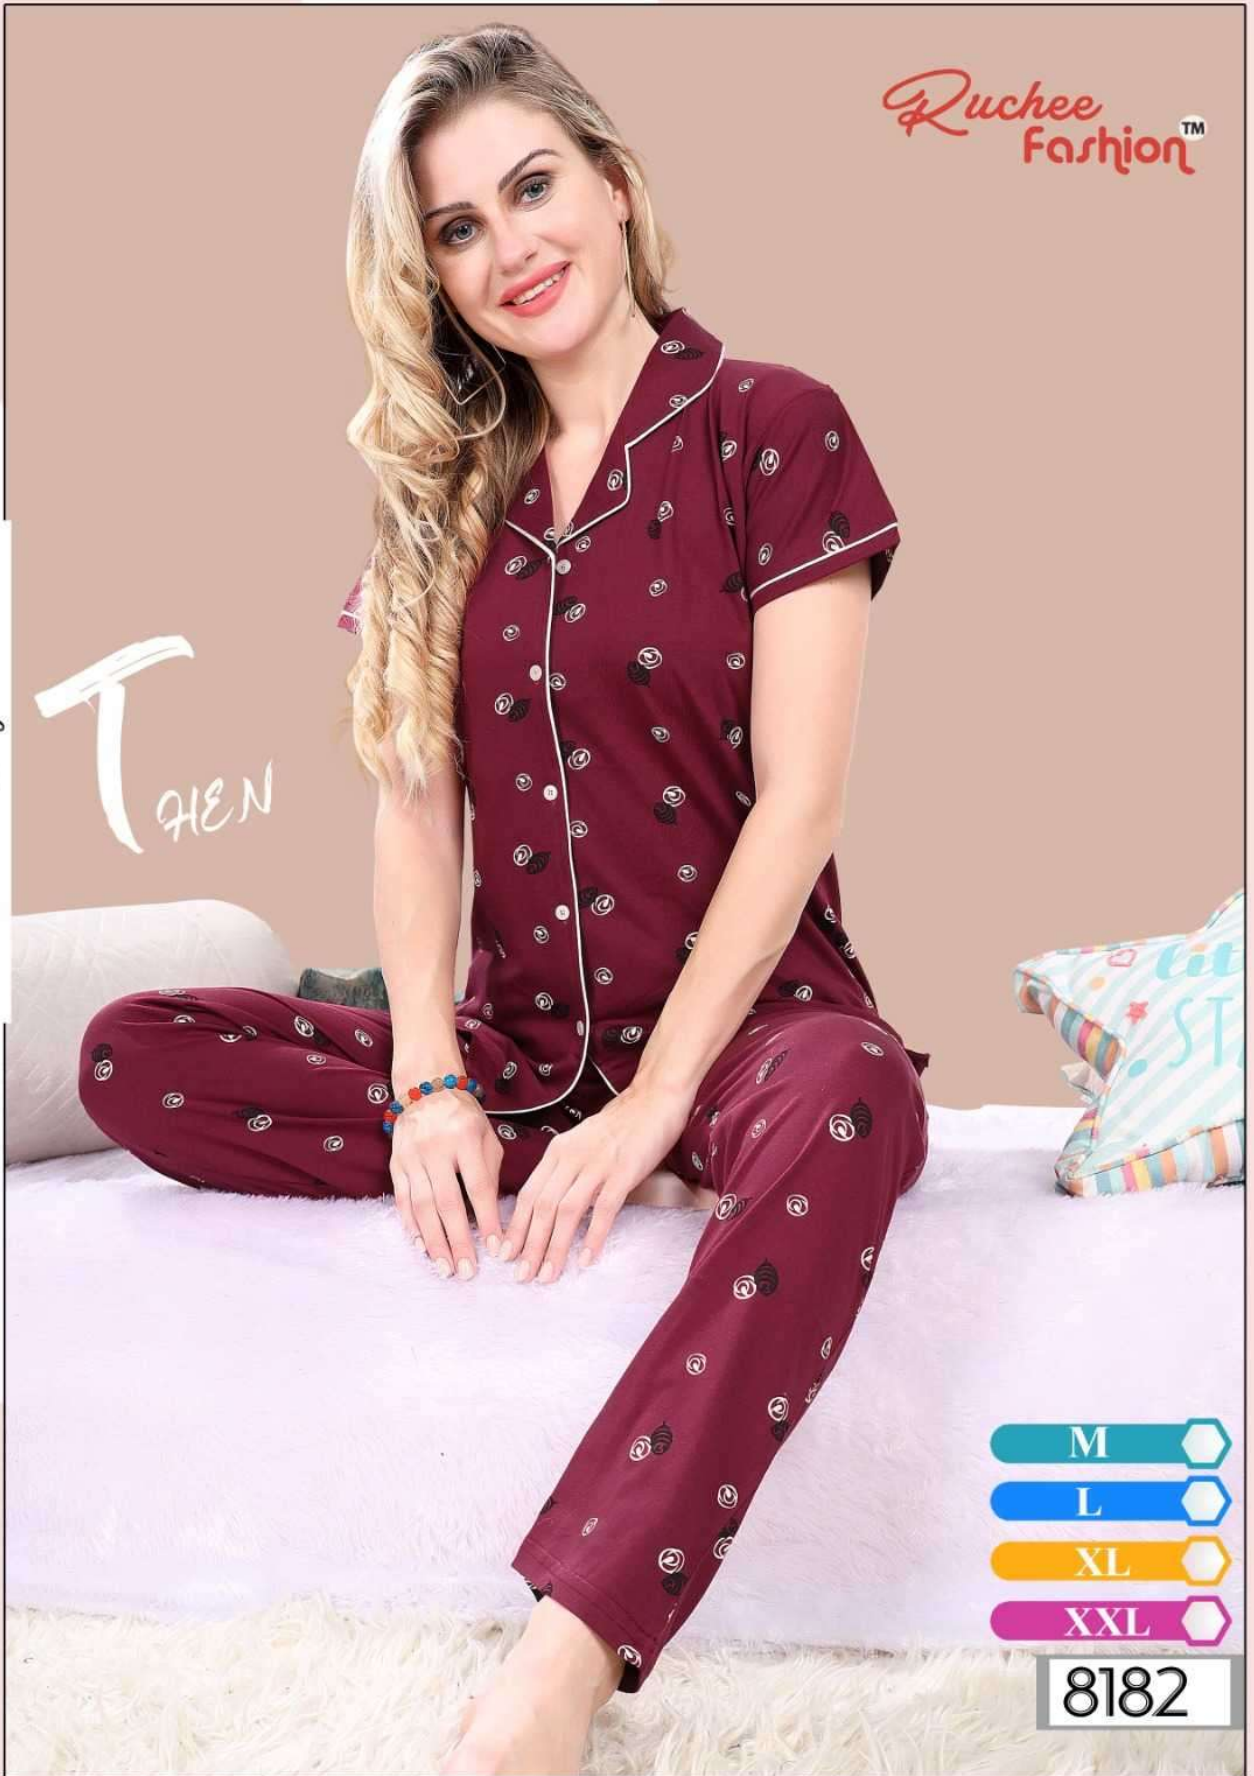

Ruchee Fashion™

Premium Lounge Wear

TREN

- M
- L
- XL
- XXL

8182