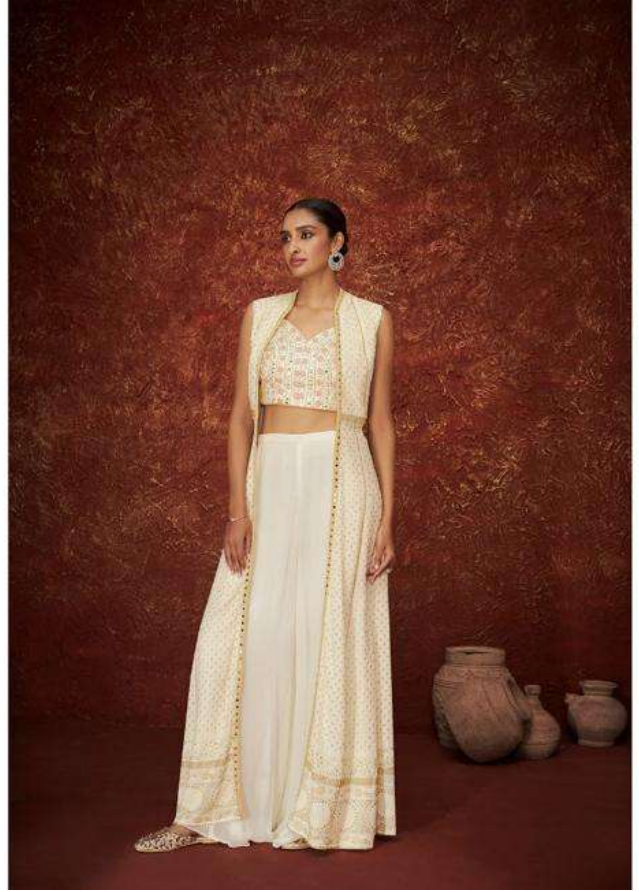

SAYURI[®]
Designer

Be your own design and style icon with this dress.

9505

Be your own design and style icon with this dress

9506

SAYURI[®]
Designer

SAYURI[®]
Designs

DAISY

Be your own design and style icon with this dress.

SAYURI[®]
Designer

Be your own design and style icon with this dress.

9505

SAYURI[®]
Designer

Be your own designer and style icon with this dress.

9506

SAYURI[®]
Designs

Be your own design and style icon with this dress.

9505

SAYURI[®]
DAISY

9505

9506

9507

Be your own design and style icon with this dress.

9507