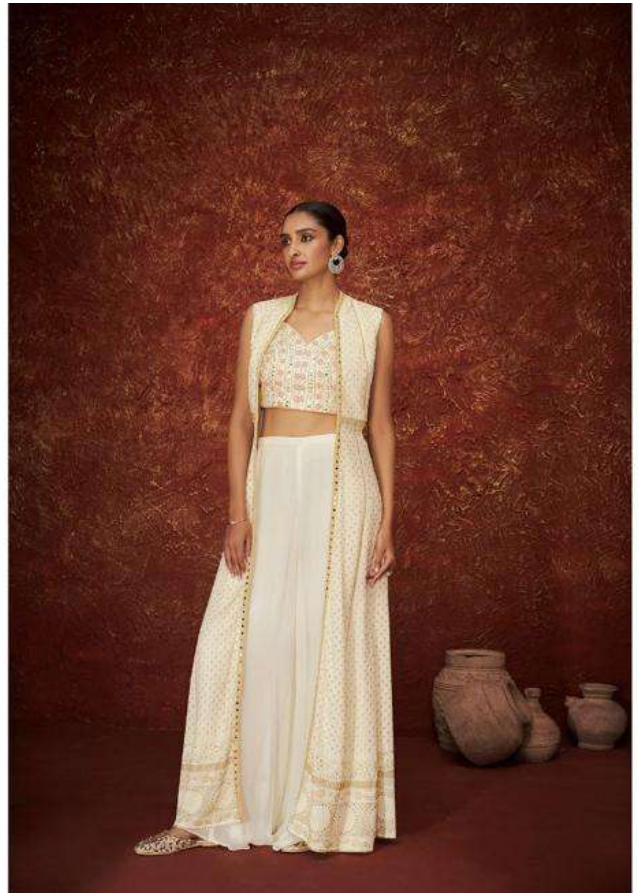

SAYURI[®]
Designer

Be your own design and style icon with this dress.

9505

Be your own design and style icon with this dress.

9506

SAYURI[®]
Design
DAISY

Be your own design and style icon with this dress.

SAYURI[®]
Designer

Be your own design and style icon with this dress.

9505

SAYURI[®]
Designer

Be your own designer and style icon with this dress.

9506

SAYURI[®]
Designs

Be your own design and style icon with this dress.

9505

SAYURI[®]
DAISY

9505

9506

9507

Be your own design and style icon with this dress.

9507

SAYURI®
Designer

Be your own design and style icon with this dress.