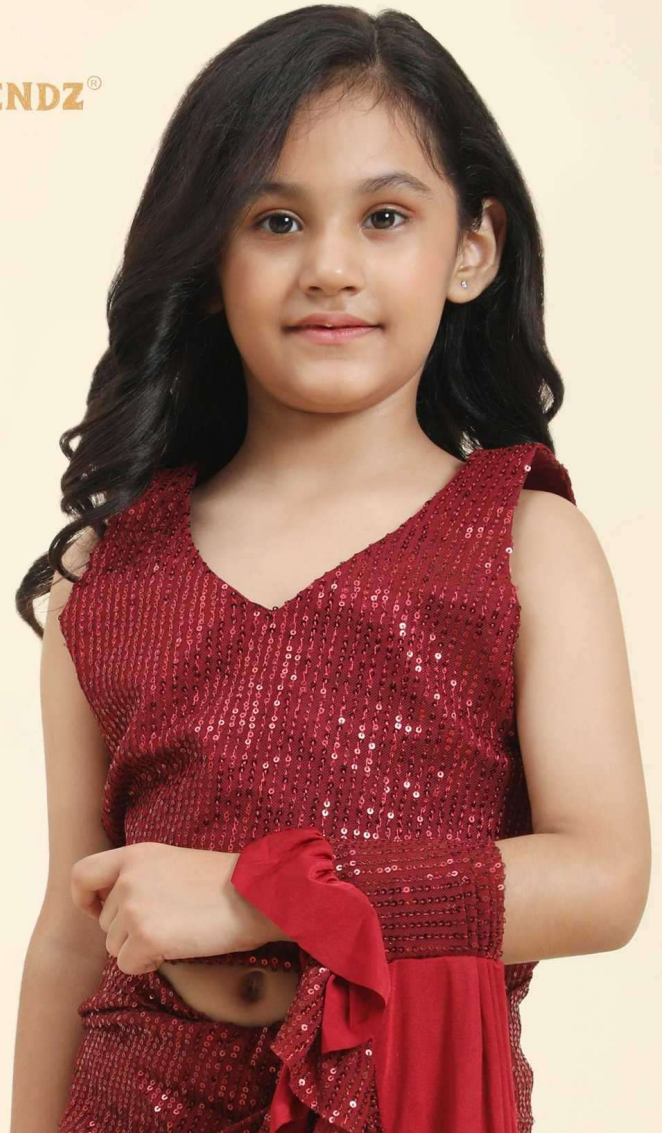

AMOHA TRENDZ[®]
BE YOUR OWN LABEL
101852-B

AMOHA TRENDZ[®]
BE YOUR OWN LABEL

101852-C

AMOHA TRENDZ[®]
BE YOUR OWN LABEL
101852-B

AMOHA TRENDZ[®]
BE YOUR OWN LABEL
101852-E

AMOHA TRENDZ[®]
BE YOUR OWN LABEL

101852-A

K101852

SR NO.	SIZE	COLOR	RATE
1	18	BLUE, BLACK, WINE, MAROON, GREY	925
2	20	BLUE, BLACK, WINE, MAROON, GREY	925
3	24	BLUE, BLACK, WINE, MAROON, GREY	925
4	28	BLUE, BLACK, WINE, MAROON, GREY	925
5	32	BLUE, BLACK, WINE, MAROON, GREY	925
	TERMS*	SET TO SET ONLY(25 PIECES)	