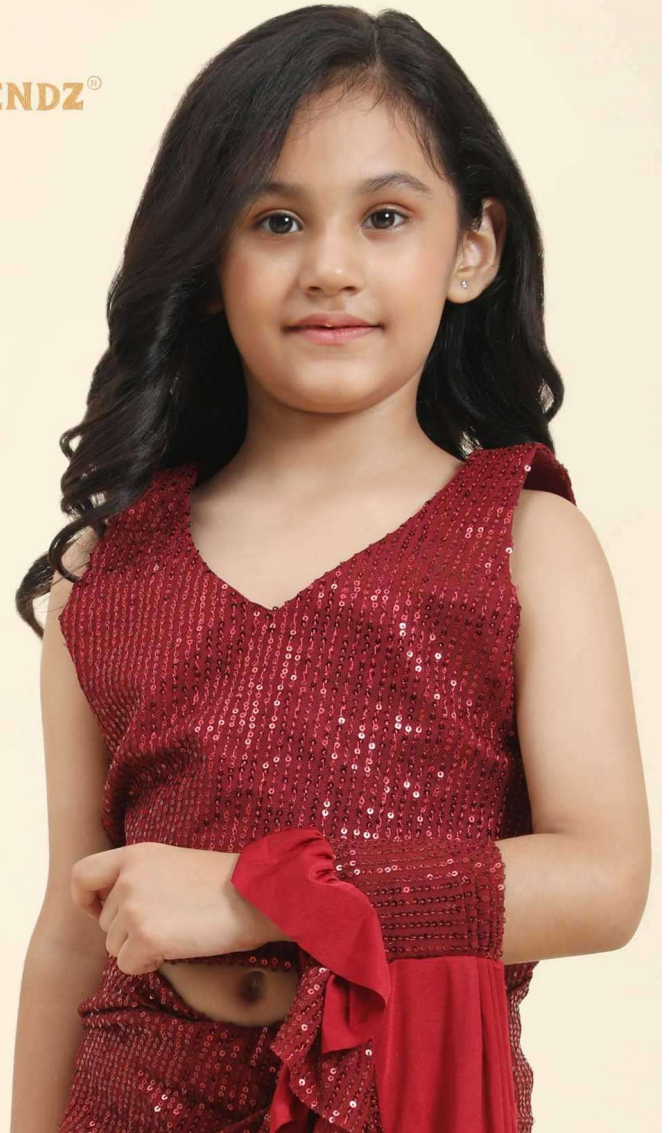

AMOHA TRENDZ[®]
BE YOUR OWN LABEL
101852-B

AMOHA TRENDZ[®]
BE YOUR OWN LABEL

101852-C

AMOHA TRENDZ[®]
BE YOUR OWN LABEL
101852-B

AMOHA TRENDZ[®]
BE YOUR OWN LABEL
101852-E

AMOHA TRENDZ[®]
BE YOUR OWN LABEL

101852-A

K101852			
SR NO.	SIZE	COLOR	RATE
1	18	BLUE, BLACK, WINE, MAROON, GREY	925
2	20	BLUE, BLACK, WINE, MAROON, GREY	925
3	24	BLUE, BLACK, WINE, MAROON, GREY	925
4	28	BLUE, BLACK, WINE, MAROON, GREY	925
5	32	BLUE, BLACK, WINE, MAROON, GREY	925
	TERMS*	SET TO SET ONLY(25 PIECES)	