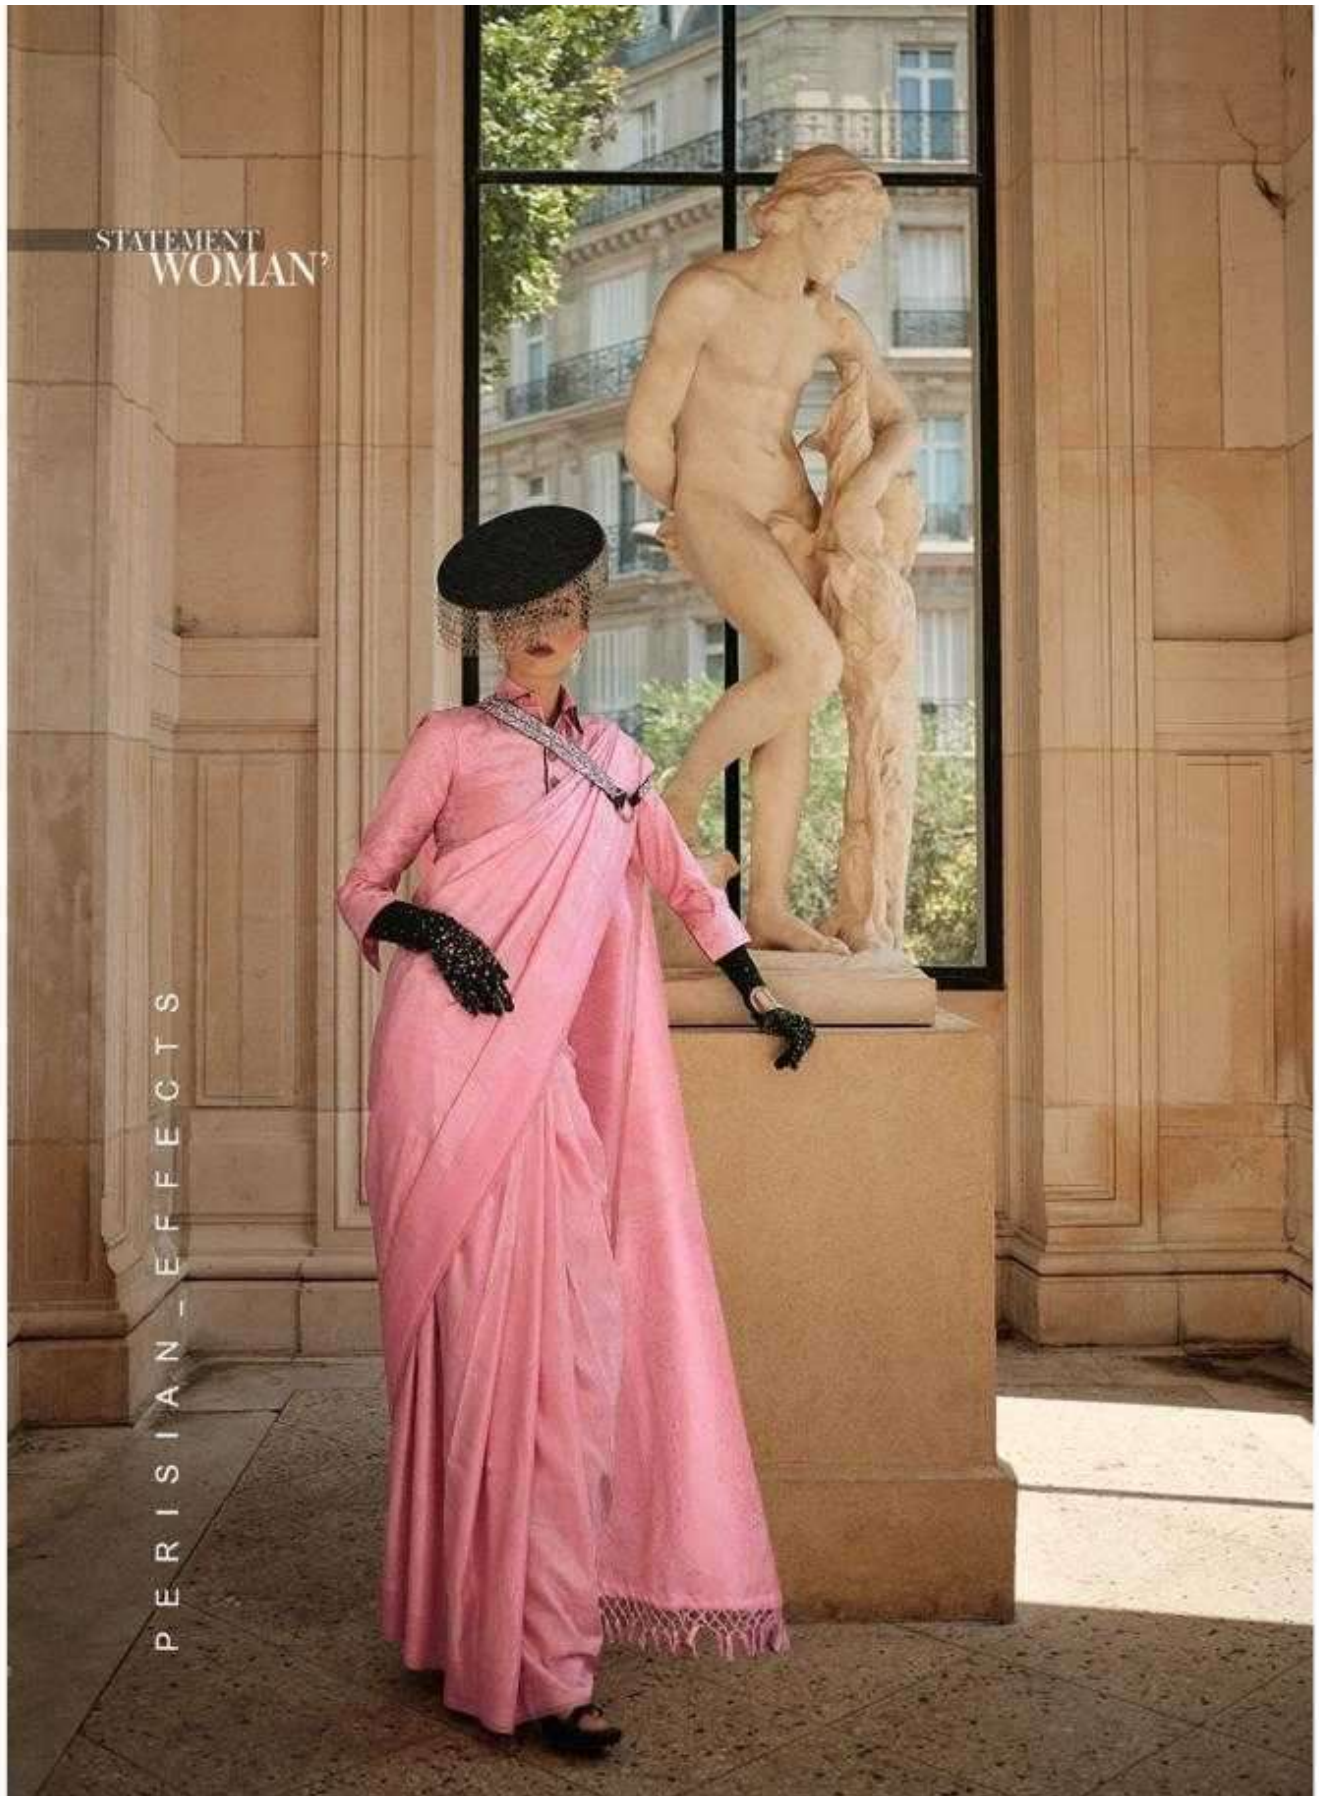

STATEMENT
WOMAN?

PERISIAN-EFFECTS

RAJTEX
Salazim
First class | Lightweight | 100% Cotton

KYHA_SILK

PURE SATIN HANDLOOM WEAVING 336005