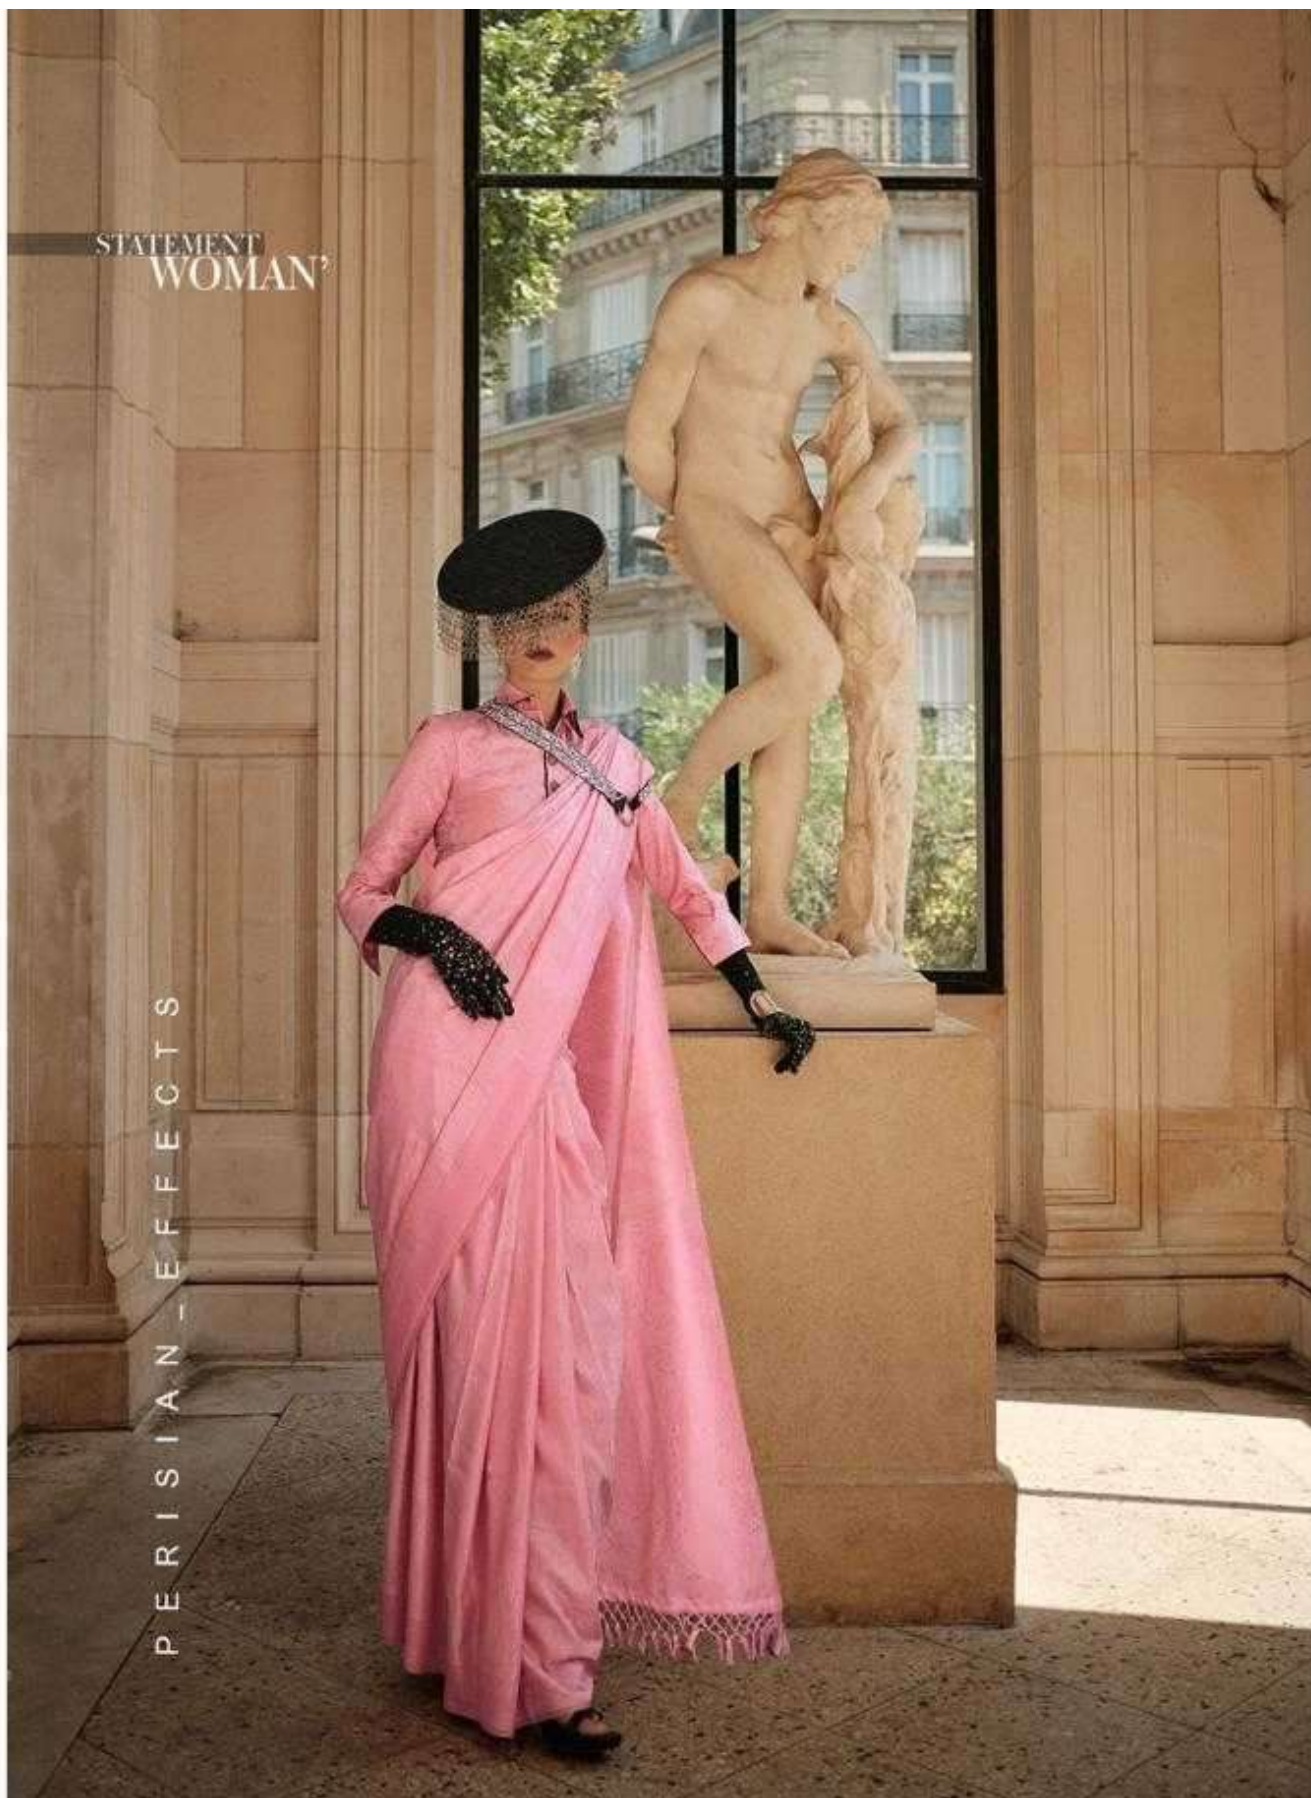

STATEMENT
WOMAN?

PERISIAN-EFFECTS

RAJTEX
Salazim
First class | Lightweight | 100% Cotton

KYHA_SILK

PURE SATIN HANDLOOM WEAVING 336005