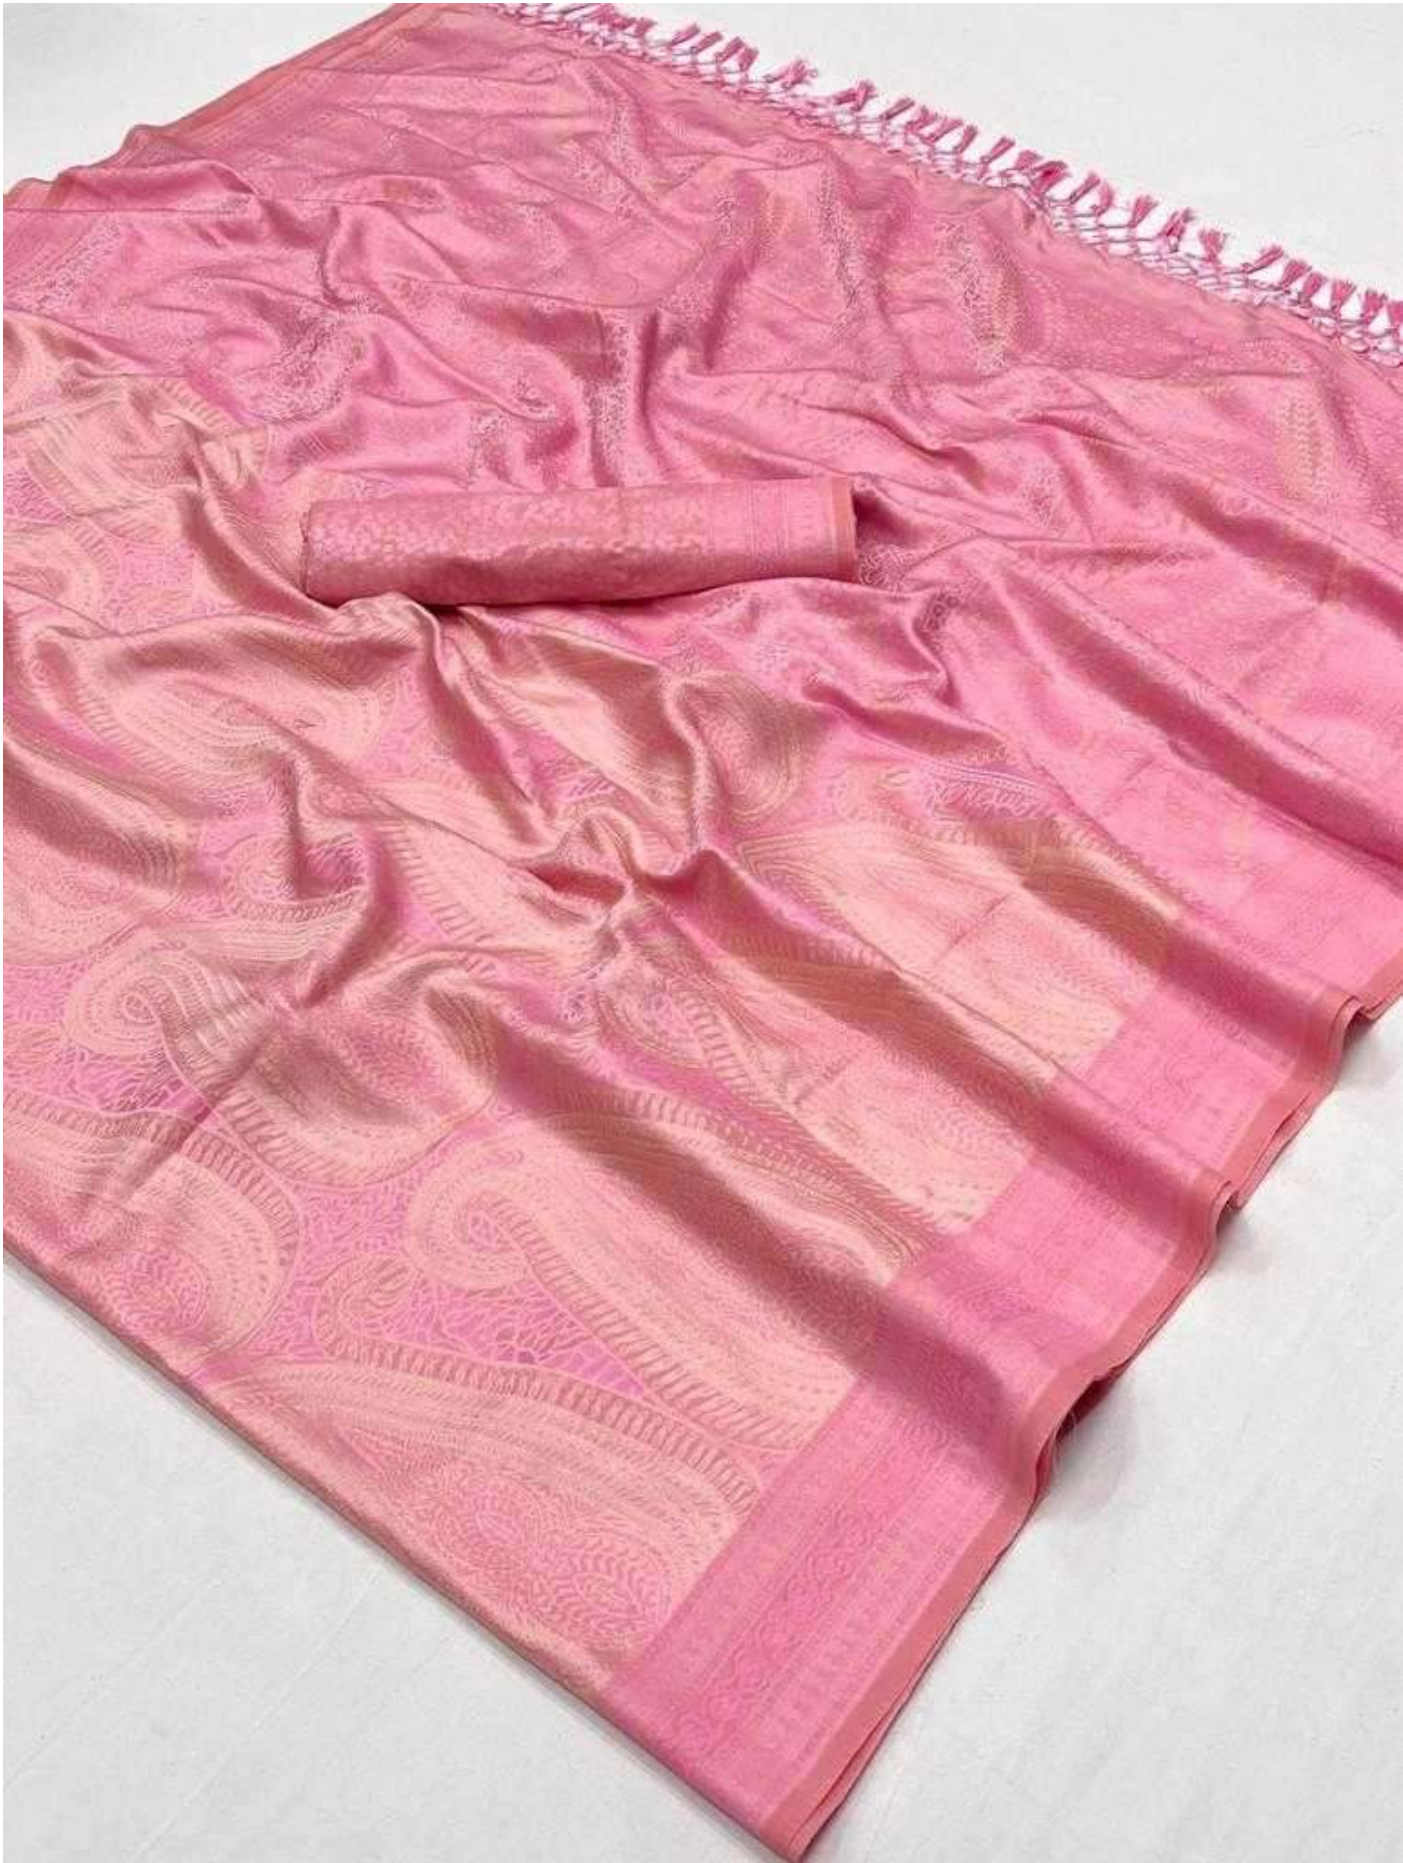

STATEMENT
WOMAN?

PERISIAN_EFFECTS

RAJTEX
Garhwal
First class | Length | 18' 10"

KYHA_SILK

PURE SATIN HANDLOOM WEAVING 336006

STATEMENT
WOMAN?

PERISIAN_EFFECTS

Entr
Entr
Entr
ΛΠ

RAJTEX
Salugin
Puri saree | Lehenga | Silk saree

KYHA_SILK

PURE SATIN HANDLOOM WEAVING 336004

STATEMENT
WOMAN?

PERISIAN-EFFECTS

RAJTEX
Salazim
First class | Lightweight | 100% Cotton

KYHA_SILK

PURE SATIN HANDLOOM WEAVING 336005