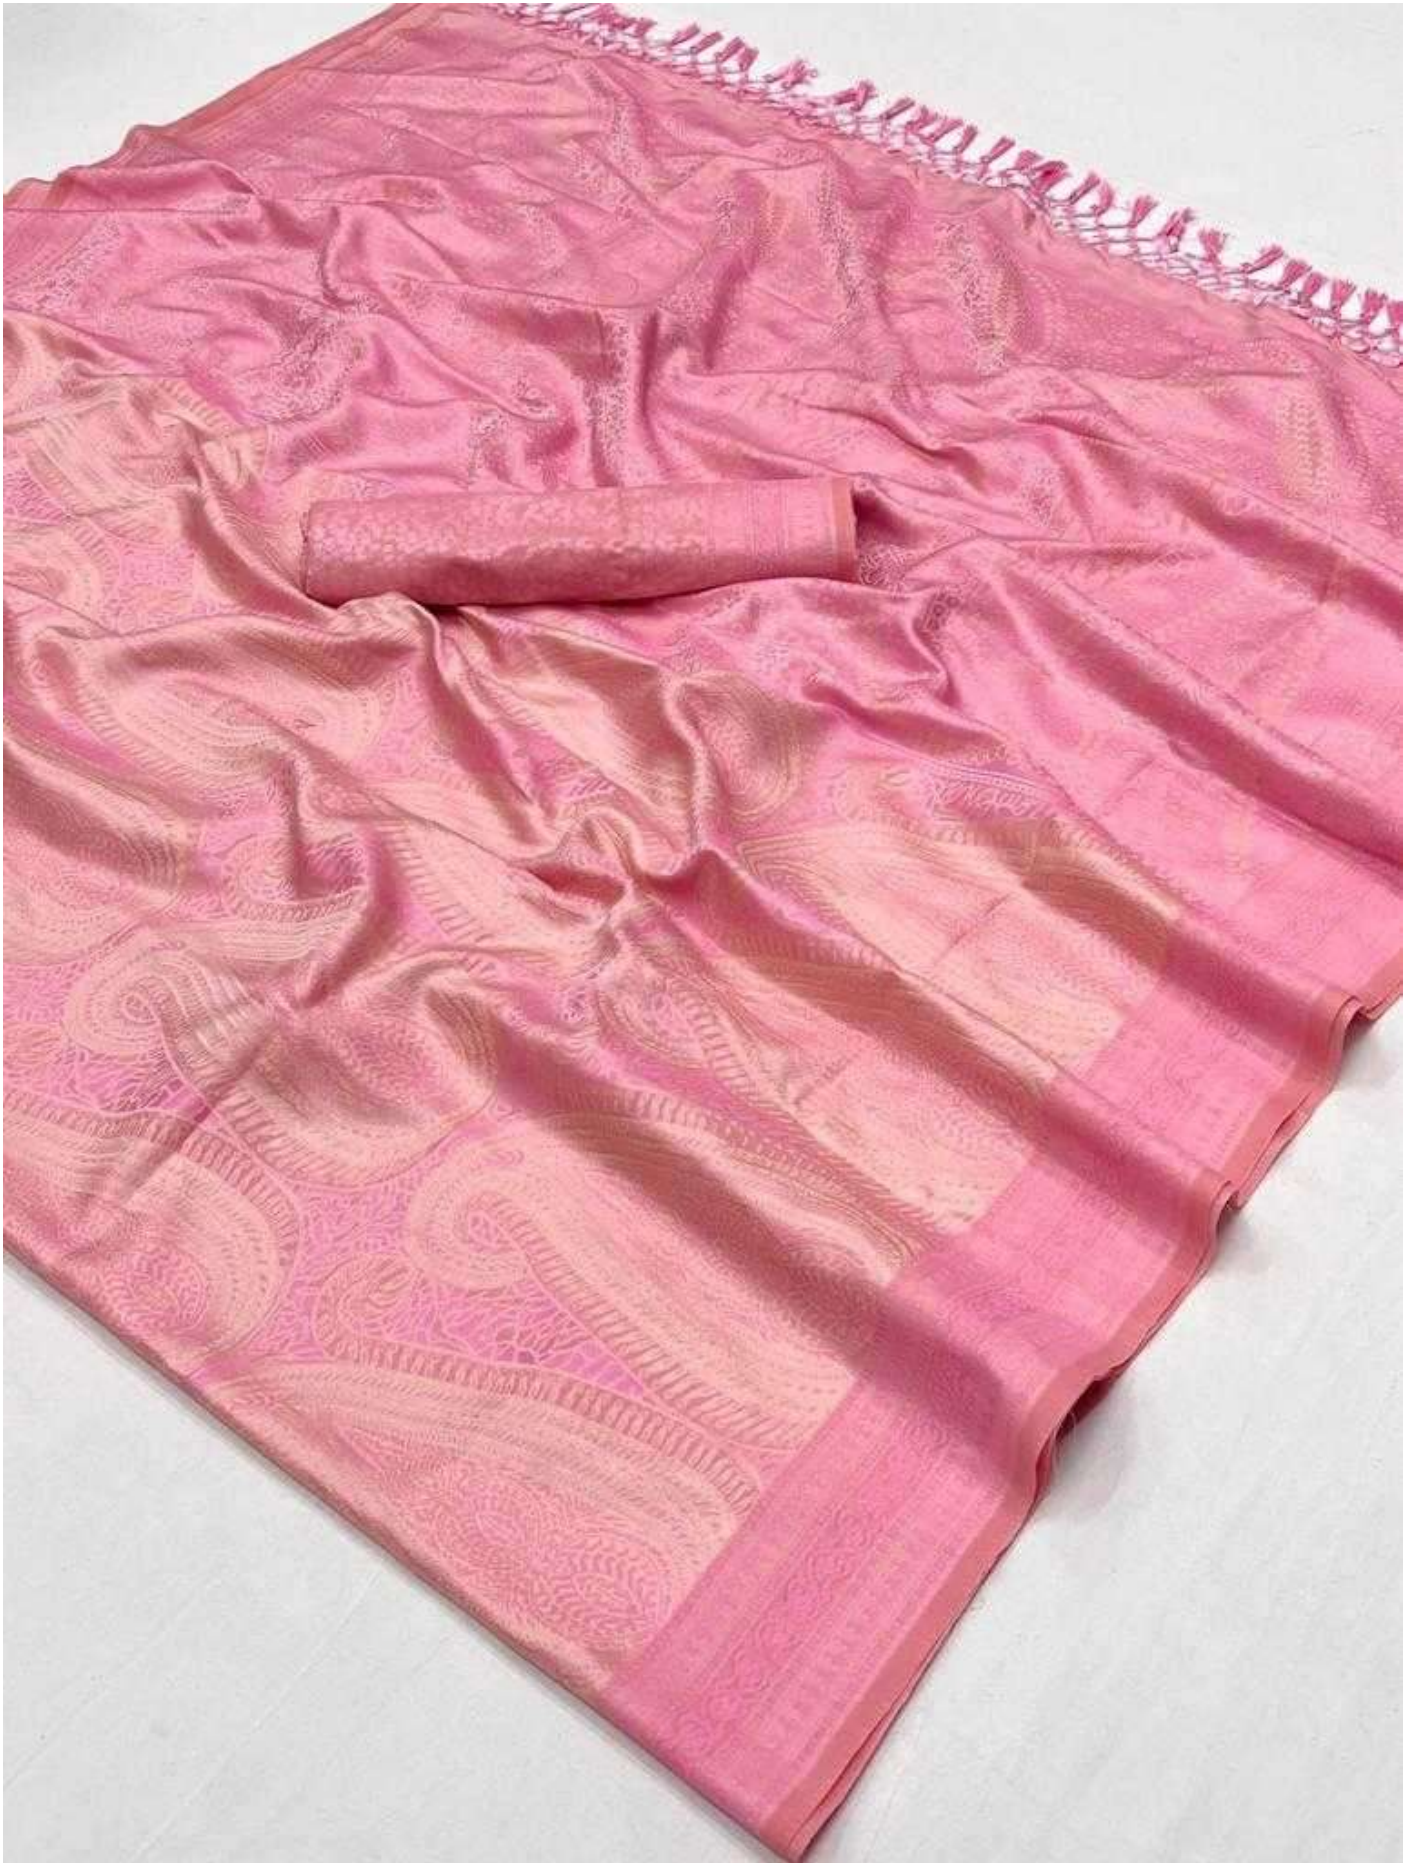

STATEMENT
WOMAN?

PERISIAN_EFFECTS

RAJTEX
Garhwal
First class | Length | 18' 1/2"

KYHA_SILK

PURE SATIN HANDLOOM WEAVING 336006

STATEMENT
WOMAN?

PERISIAN_EFFECTS

Entr
Entra
Entra
ΛΠ

RAJTEX
Salugin
Puri saree | Lehenga | Silk saree

KYHA_SILK

PURE SATIN HANDLOOM WEAVING 336004

STATEMENT
WOMAN?

PERISIAN-EFFECTS

RAJTEX
Salazim
First class | Lightweight | 100% Cotton

KYHA_SILK

PURE SATIN HANDLOOM WEAVING 336005