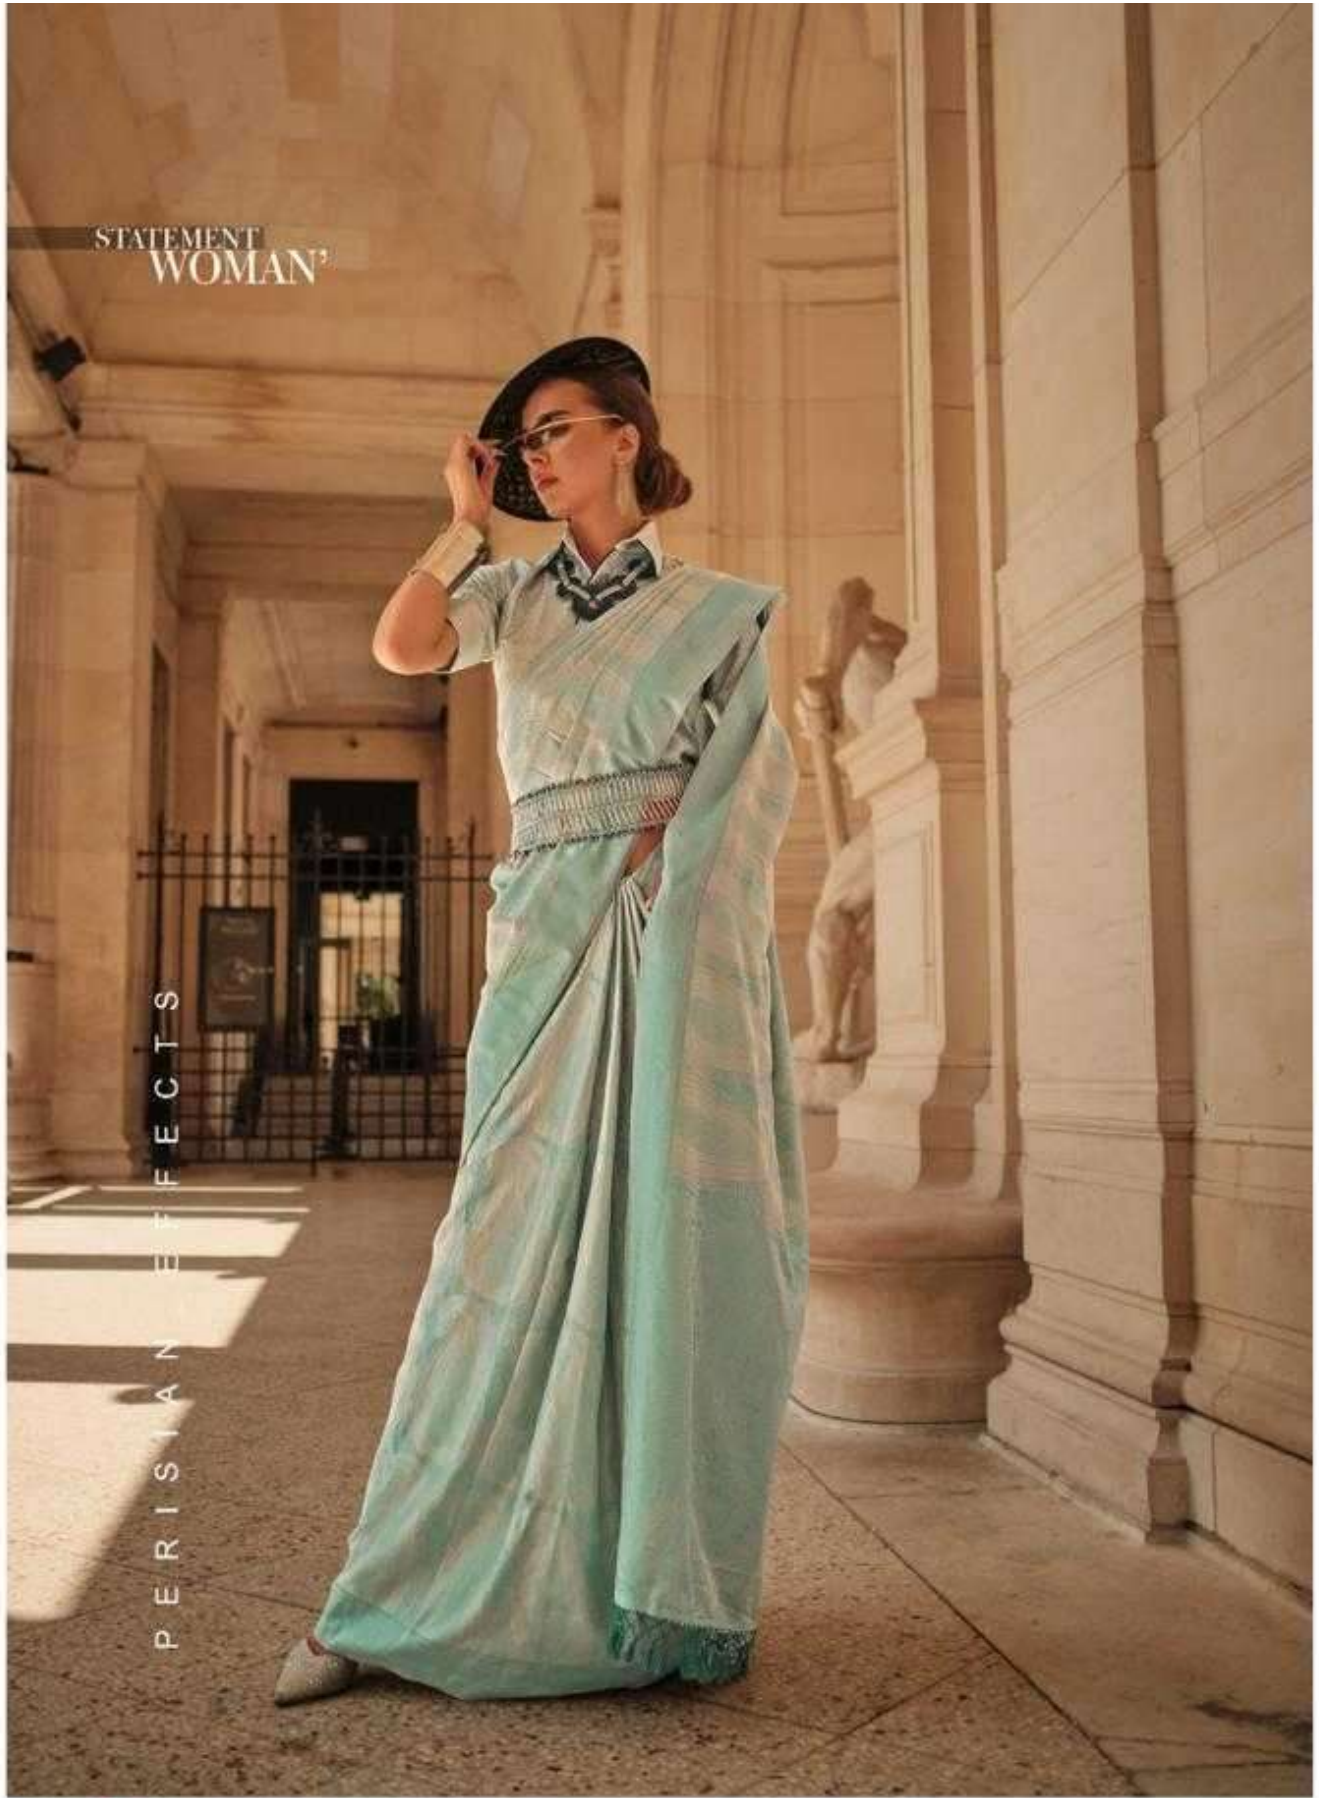

STATEMENT
WOMAN²

PERISIAN EFFECTS

RAJTEX
Andhra Pradesh
Patt. 100000 | 1000000 | 1000000

KYHA_SILK

PURE SATIN HANDLOOM WEAVING 3 3 6 0 0 2