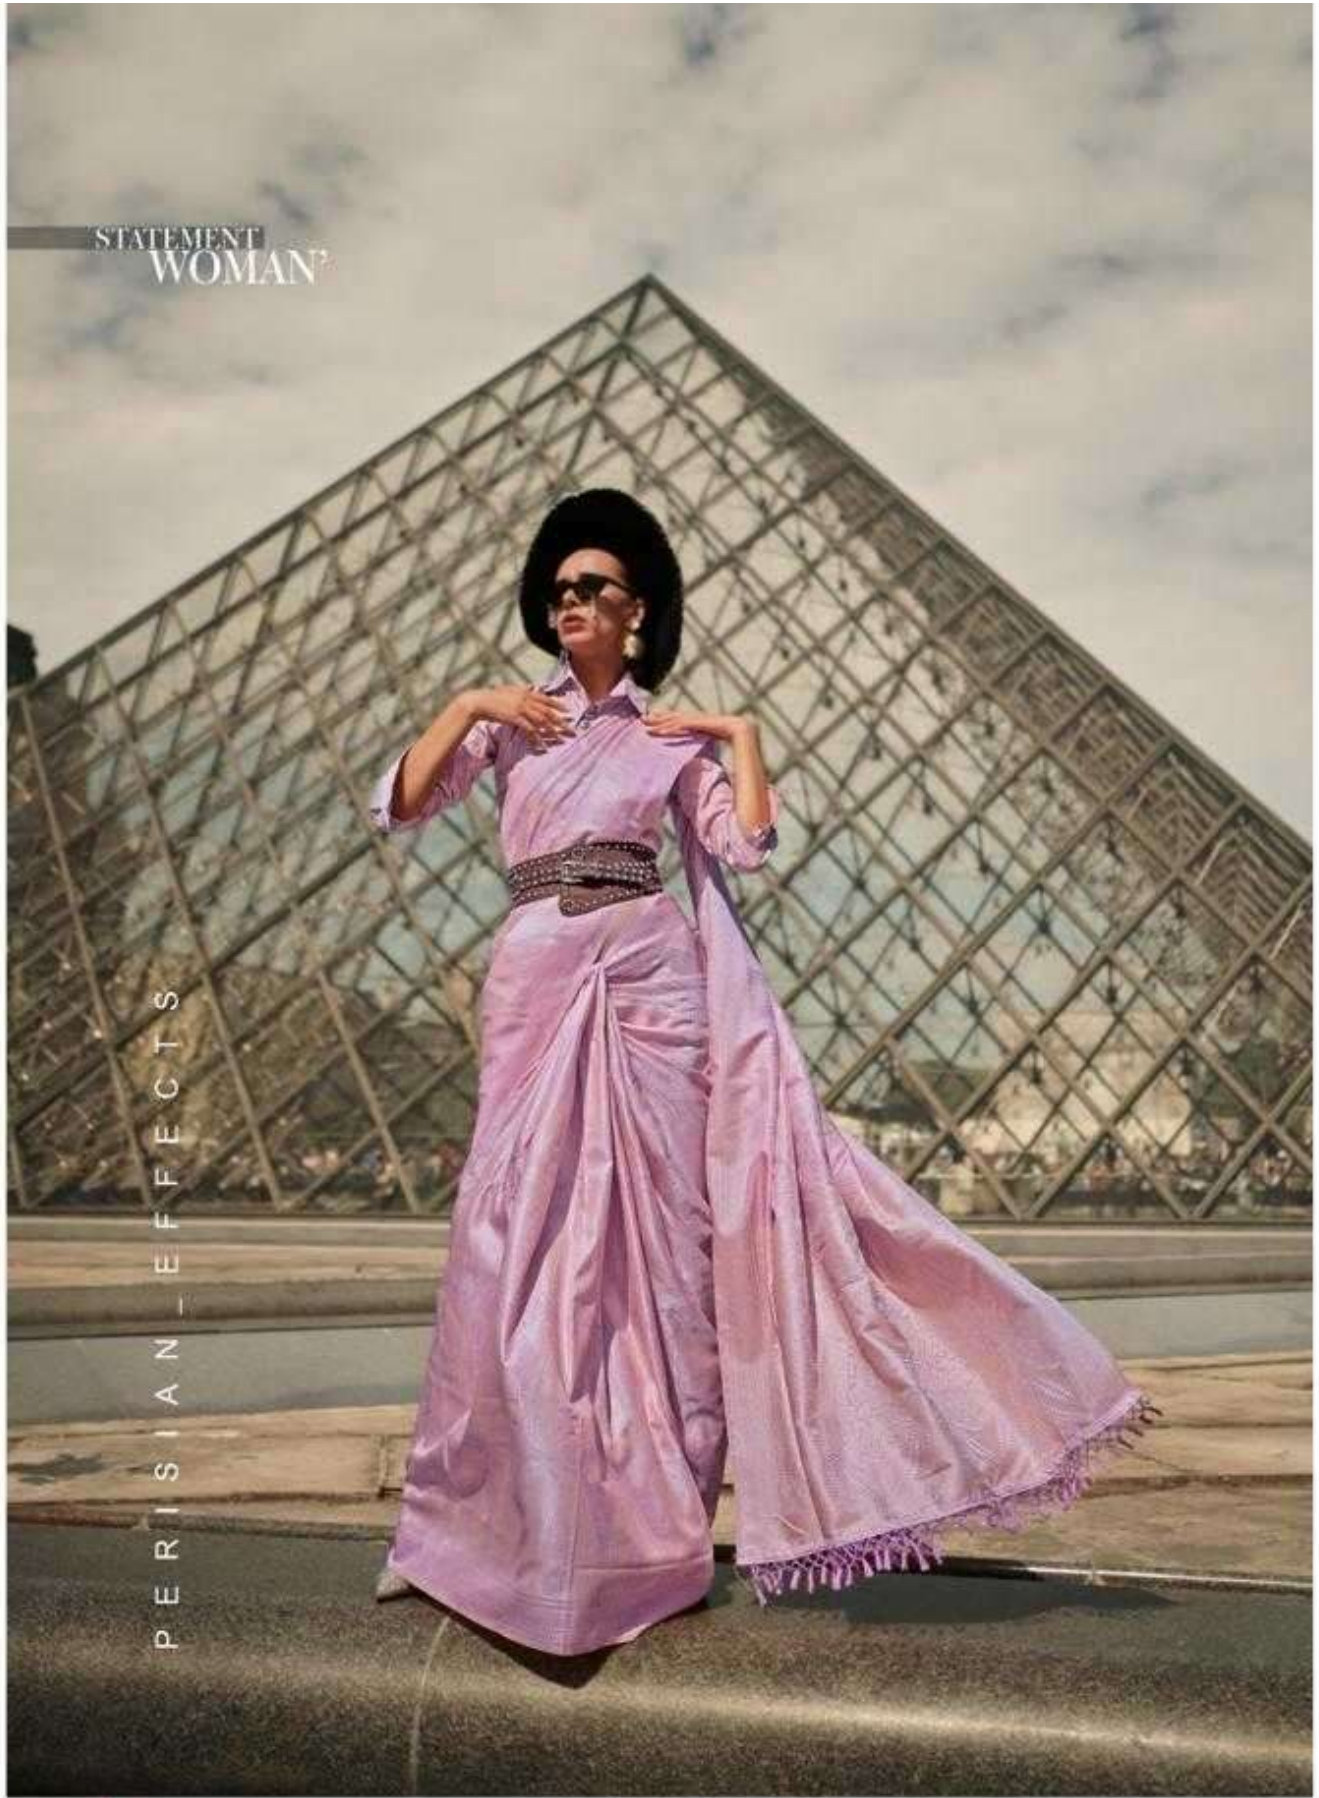

STATEMENT
WOMAN?

P E R I S I A N - E F F E C T S

RAJTEX
Indonesian
Pusat tenun | Lembang | Silk tenun

KYHA_SILK

PURE SATIN HANDLOOM WEAVING 3 3 6 0 0 1