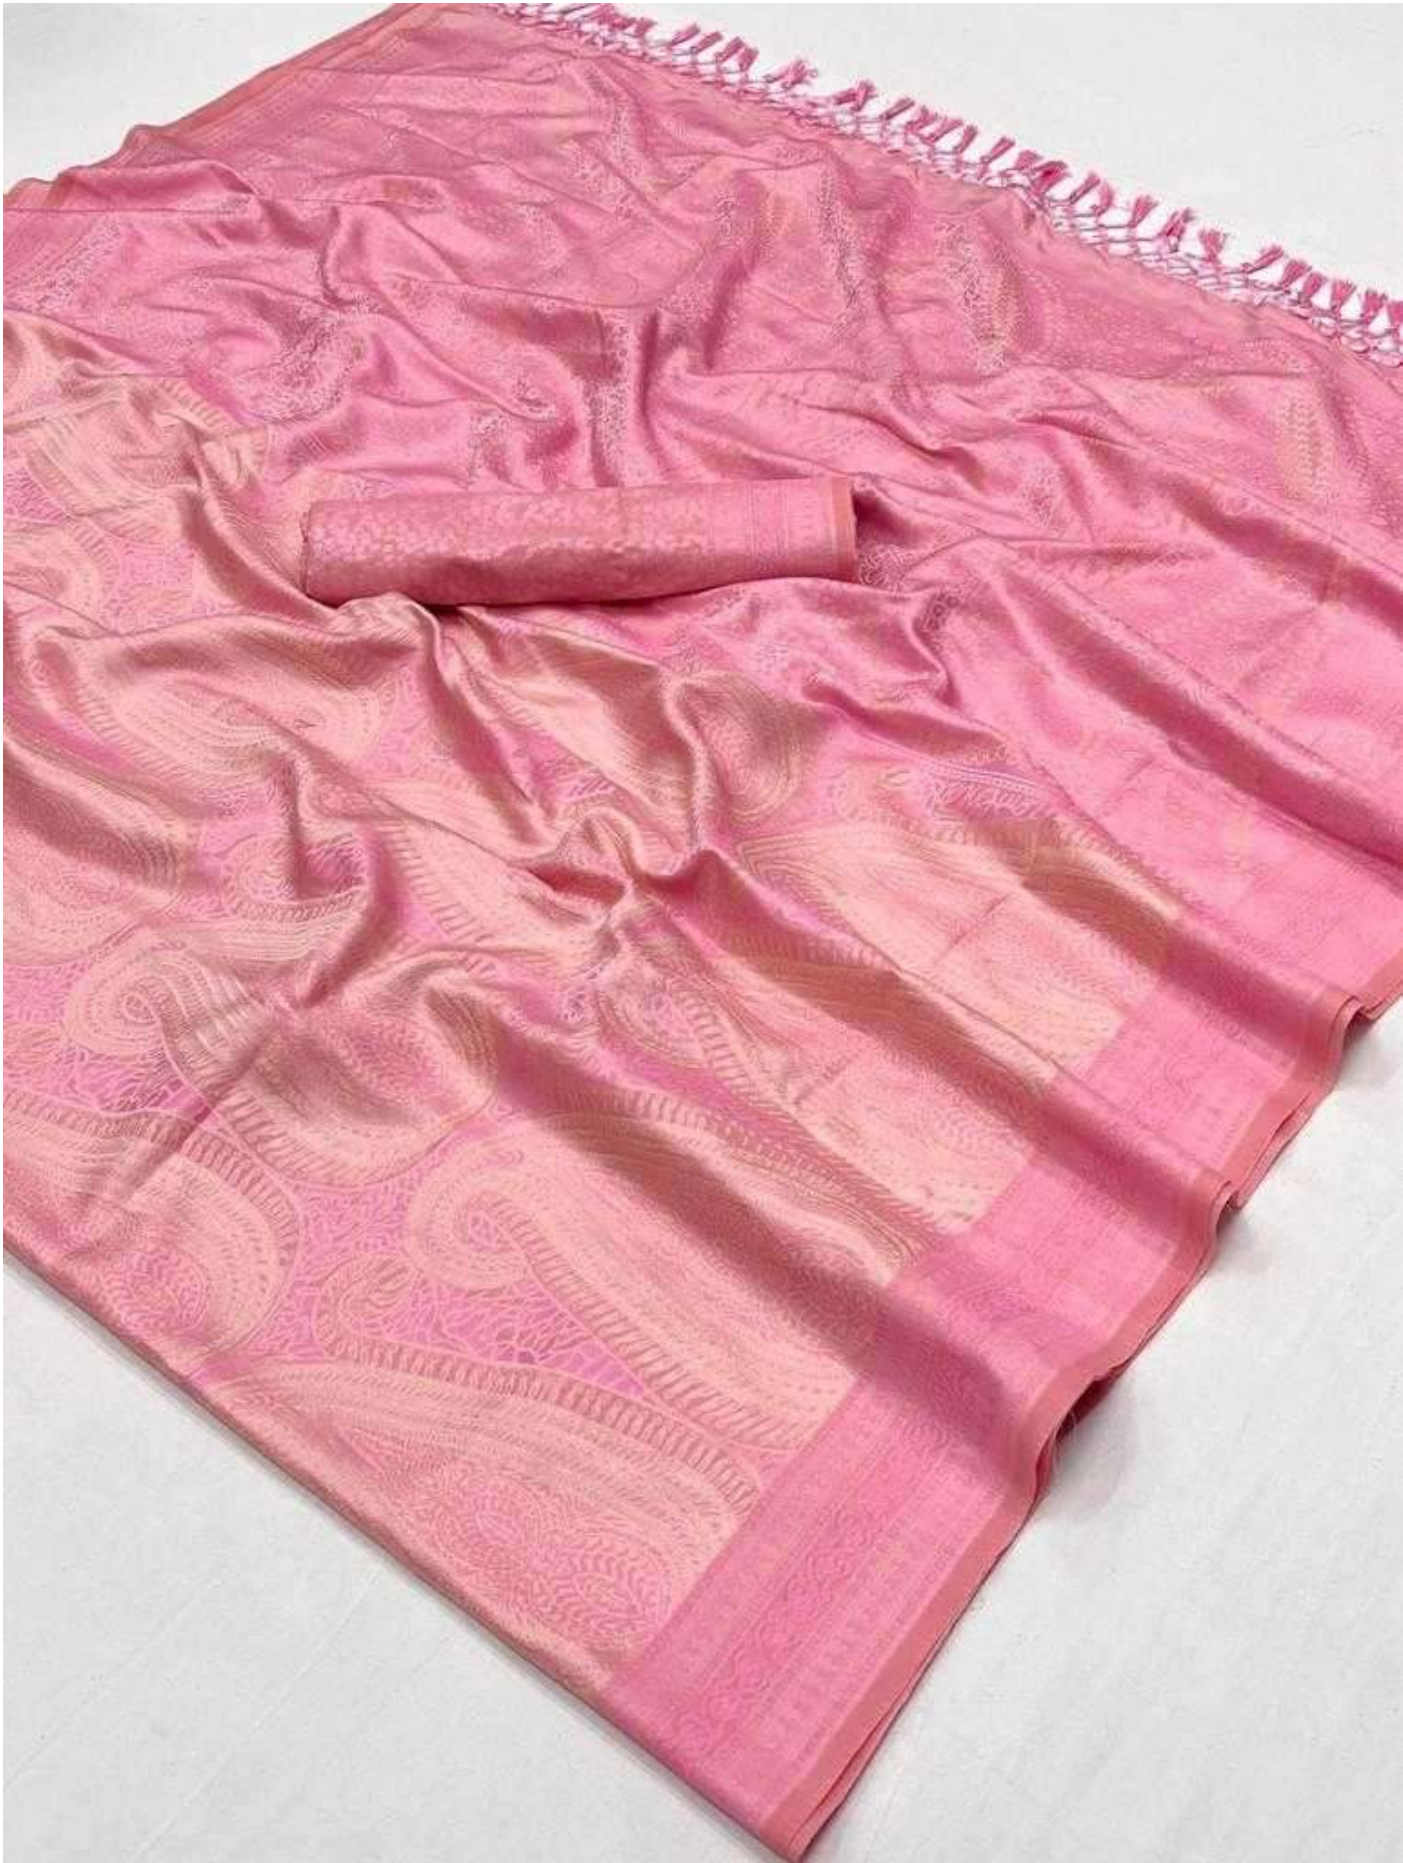

STATEMENT  
WOMAN?

PERISIAN\_EFFECTS

  
**RAJTEX**  
*Garhwal*  
Handloom | Lehngas | Silk sarees

**KYHA\_SILK**

PURE SATIN HANDLOOM WEAVING 336006

STATEMENT  
WOMAN?

PERISIAN\_EFFECTS

Entr  
Entr  
Entr  
ΛΠ

  
**RAJTEX**  
*Salugin*  
Puri saree | Lehenga | Silk saree

**KYHA\_SILK**

PURE SATIN HANDLOOM WEAVING 336004

STATEMENT  
WOMAN?

PERISIAN-EFFECTS

  
**RAJTEX**  
*Salazim*  
First class | Length | 100% cotton

**KYHA\_SILK**

PURE SATIN HANDLOOM WEAVING 336005

3 3 6 0 0 1

3 3 6 0 0 2

3 3 6 0 0 3

3 3 6 0 0 4

3 3 6 0 0 5

3 3 6 0 0 6