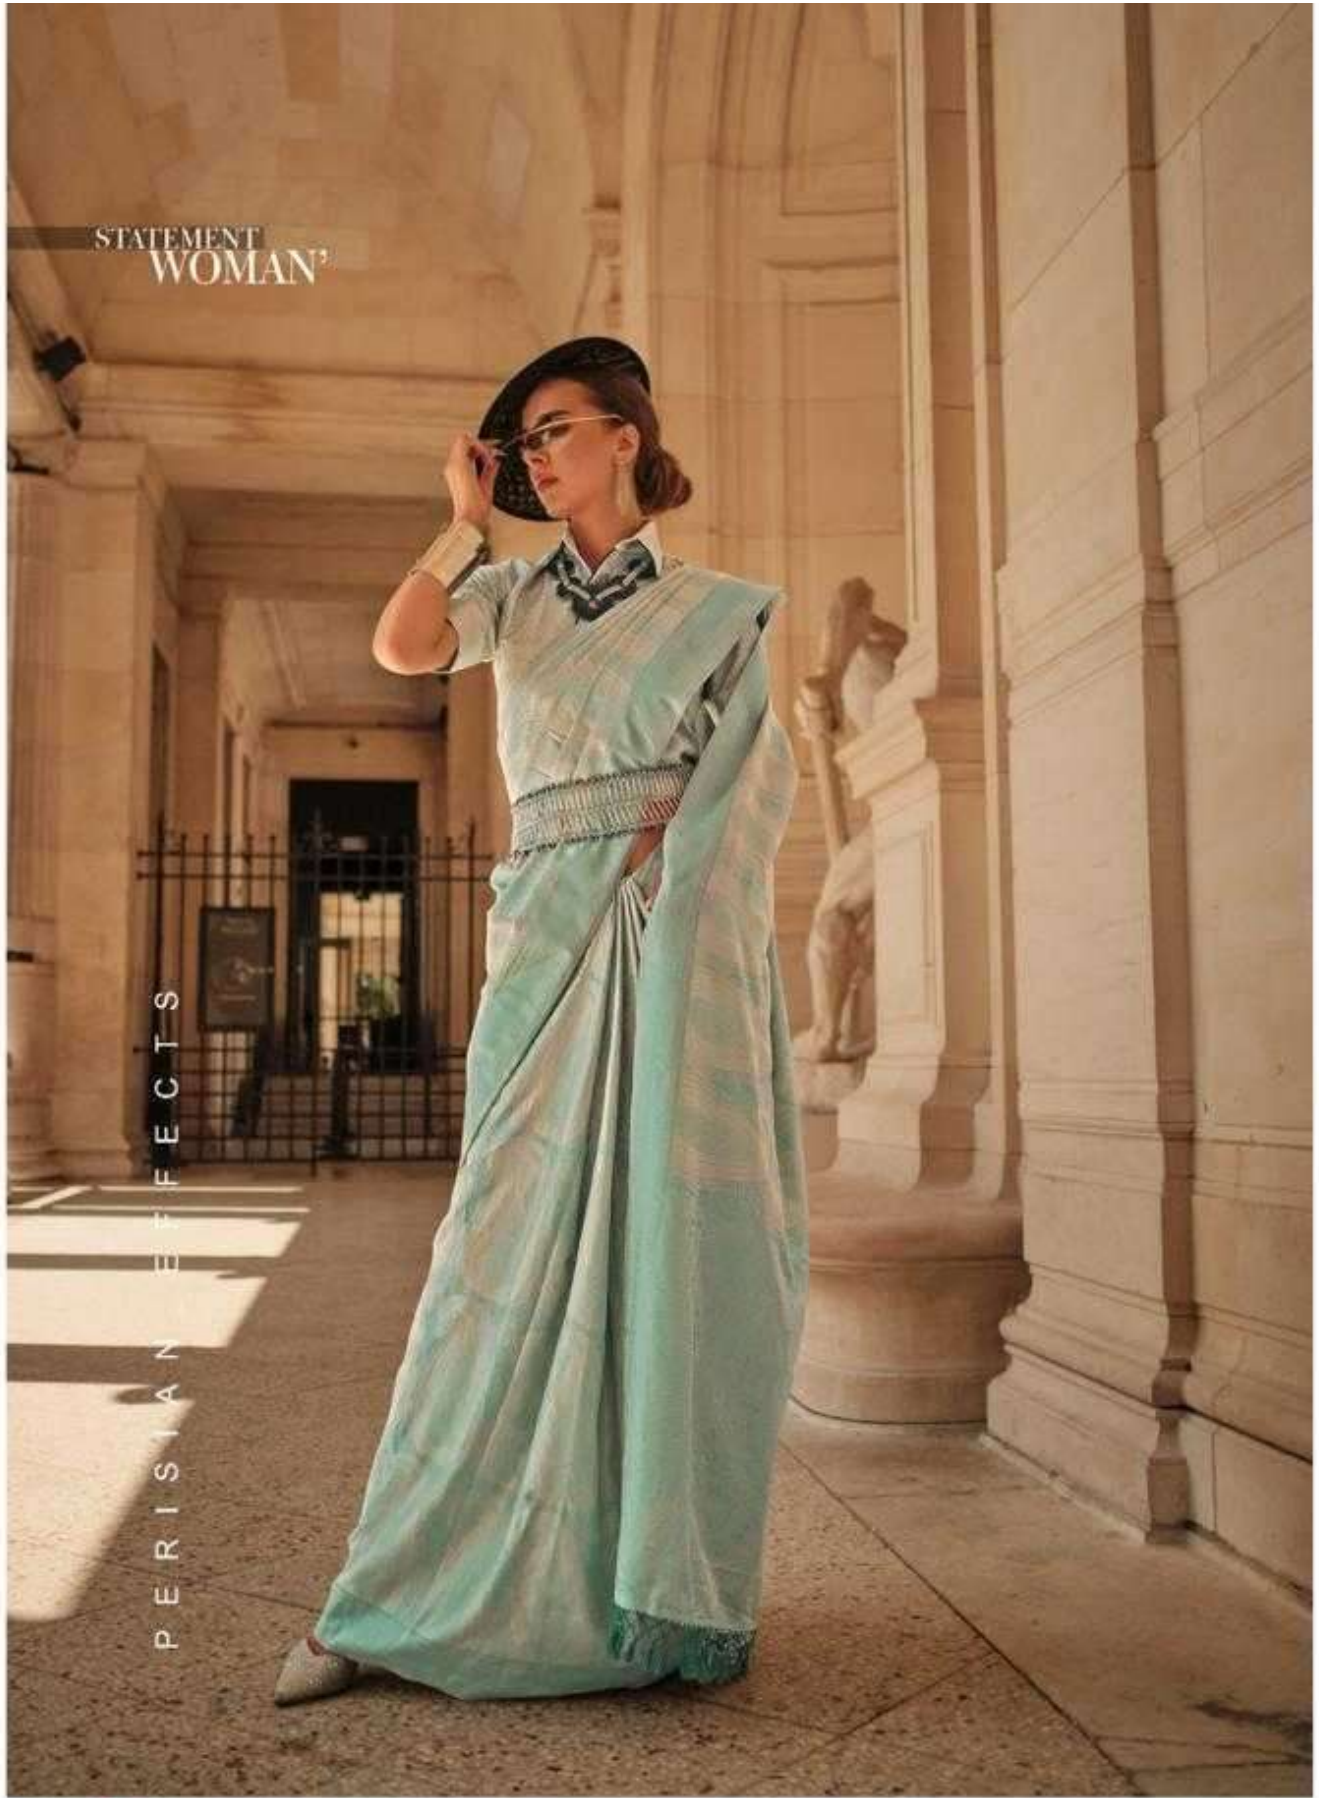

STATEMENT
WOMAN²

PERISIAN EFFECTS

RAJTEX
Andhra Pradesh
Patt. 100000 | 100000 | 100000

KYHA_SILK

PURE SATIN HANDLOOM WEAVING 3 3 6 0 0 2