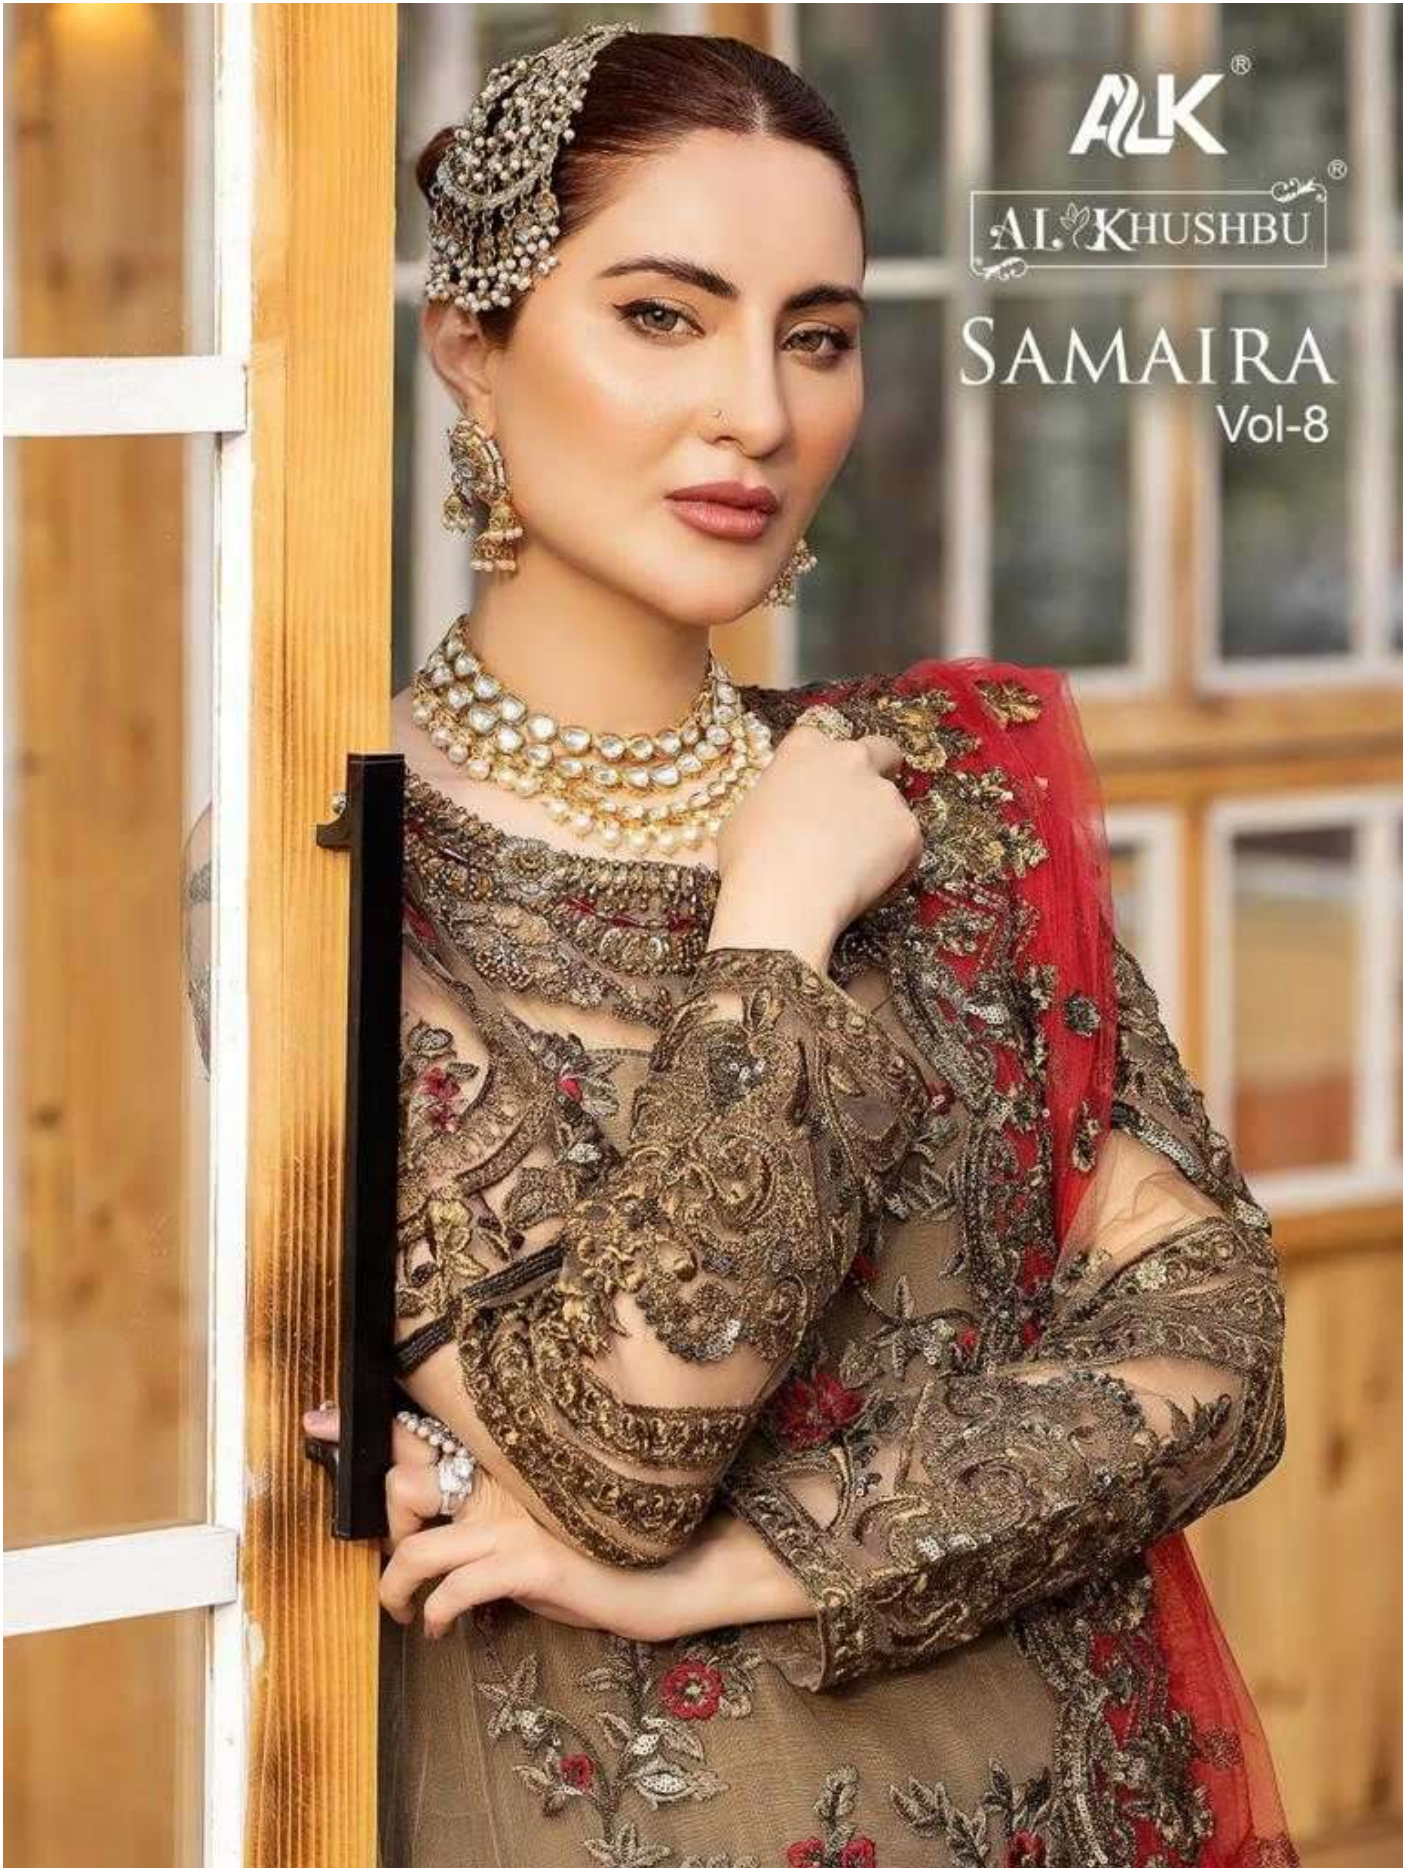

ALK[®]

AL KHUSHBU[®]

SAMAIRA
Vol-8

ALK
AL KHUSHBU
SAMAIRA
Vol-8

ALK D.No.4076
TOP
Fox Georgette
with Embroidery
BOTTOM-INNER
Dull Santoon
DUPATTA
Nazmin
with Embroidery

ALK
AL KHUSHBU
SAMIRA
Vol-8

ALK D.No.4078
TOP
Fox Georgette
with Embroidery
BOTTOM
Dull S
Du
with

ALK
AL KHUSHBU
SAMAIRA
Vol-8

ALK D.No.4079
TOP
Fox Georgette
with Embroidery
BOTTOM-INNER
Dull Santoon
DURATTI
Nazmin
with Embro

ALK[®]

AL KHUSHBU[®]

SAMAIRA
Vol-8

ALK D.No.4076

TOP

Fox Georgette
with Embroidery

BOTTOM-INNER

Dull Santoon

DUPATTA

Nazmin
with Embroidery

SAMAIRA

Vol-8

TOP Fox Georgette with Embroidery
BOTTOM-INNER Dull Santoon
DUPATTA Nazmin with Embroidery

ALK-4076

ALK D.No.4078

TOP

Fox Georgette
with Embroidery

BOTTOM-INNER

Dull Santoon

DUPATTA

Nazmin
with Embroidery

ALK[®]