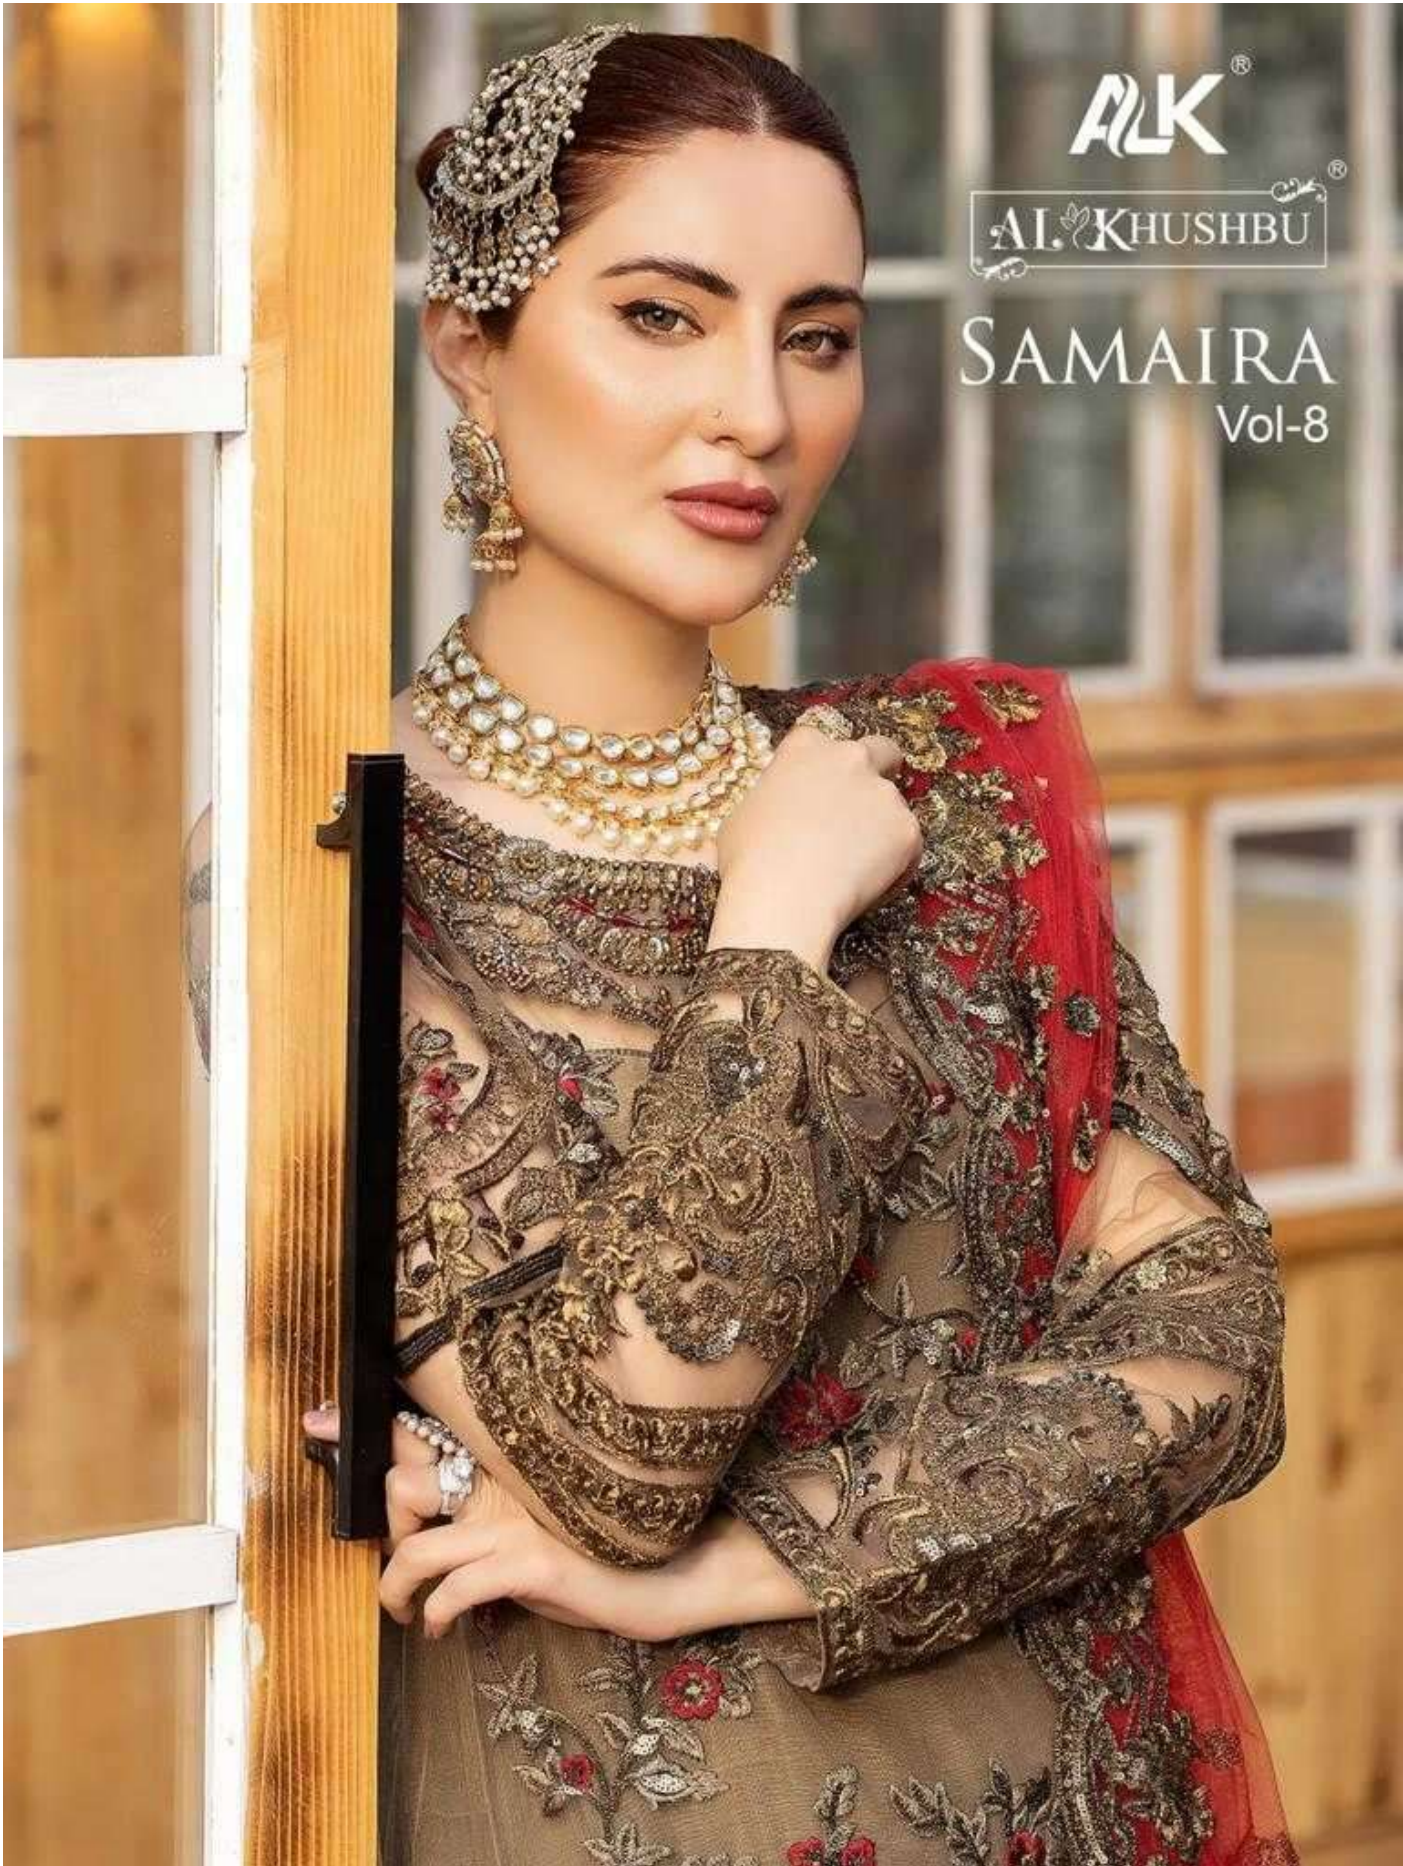

ALK®

AL KHUSHBU®

SAMAIRA
Vol-8