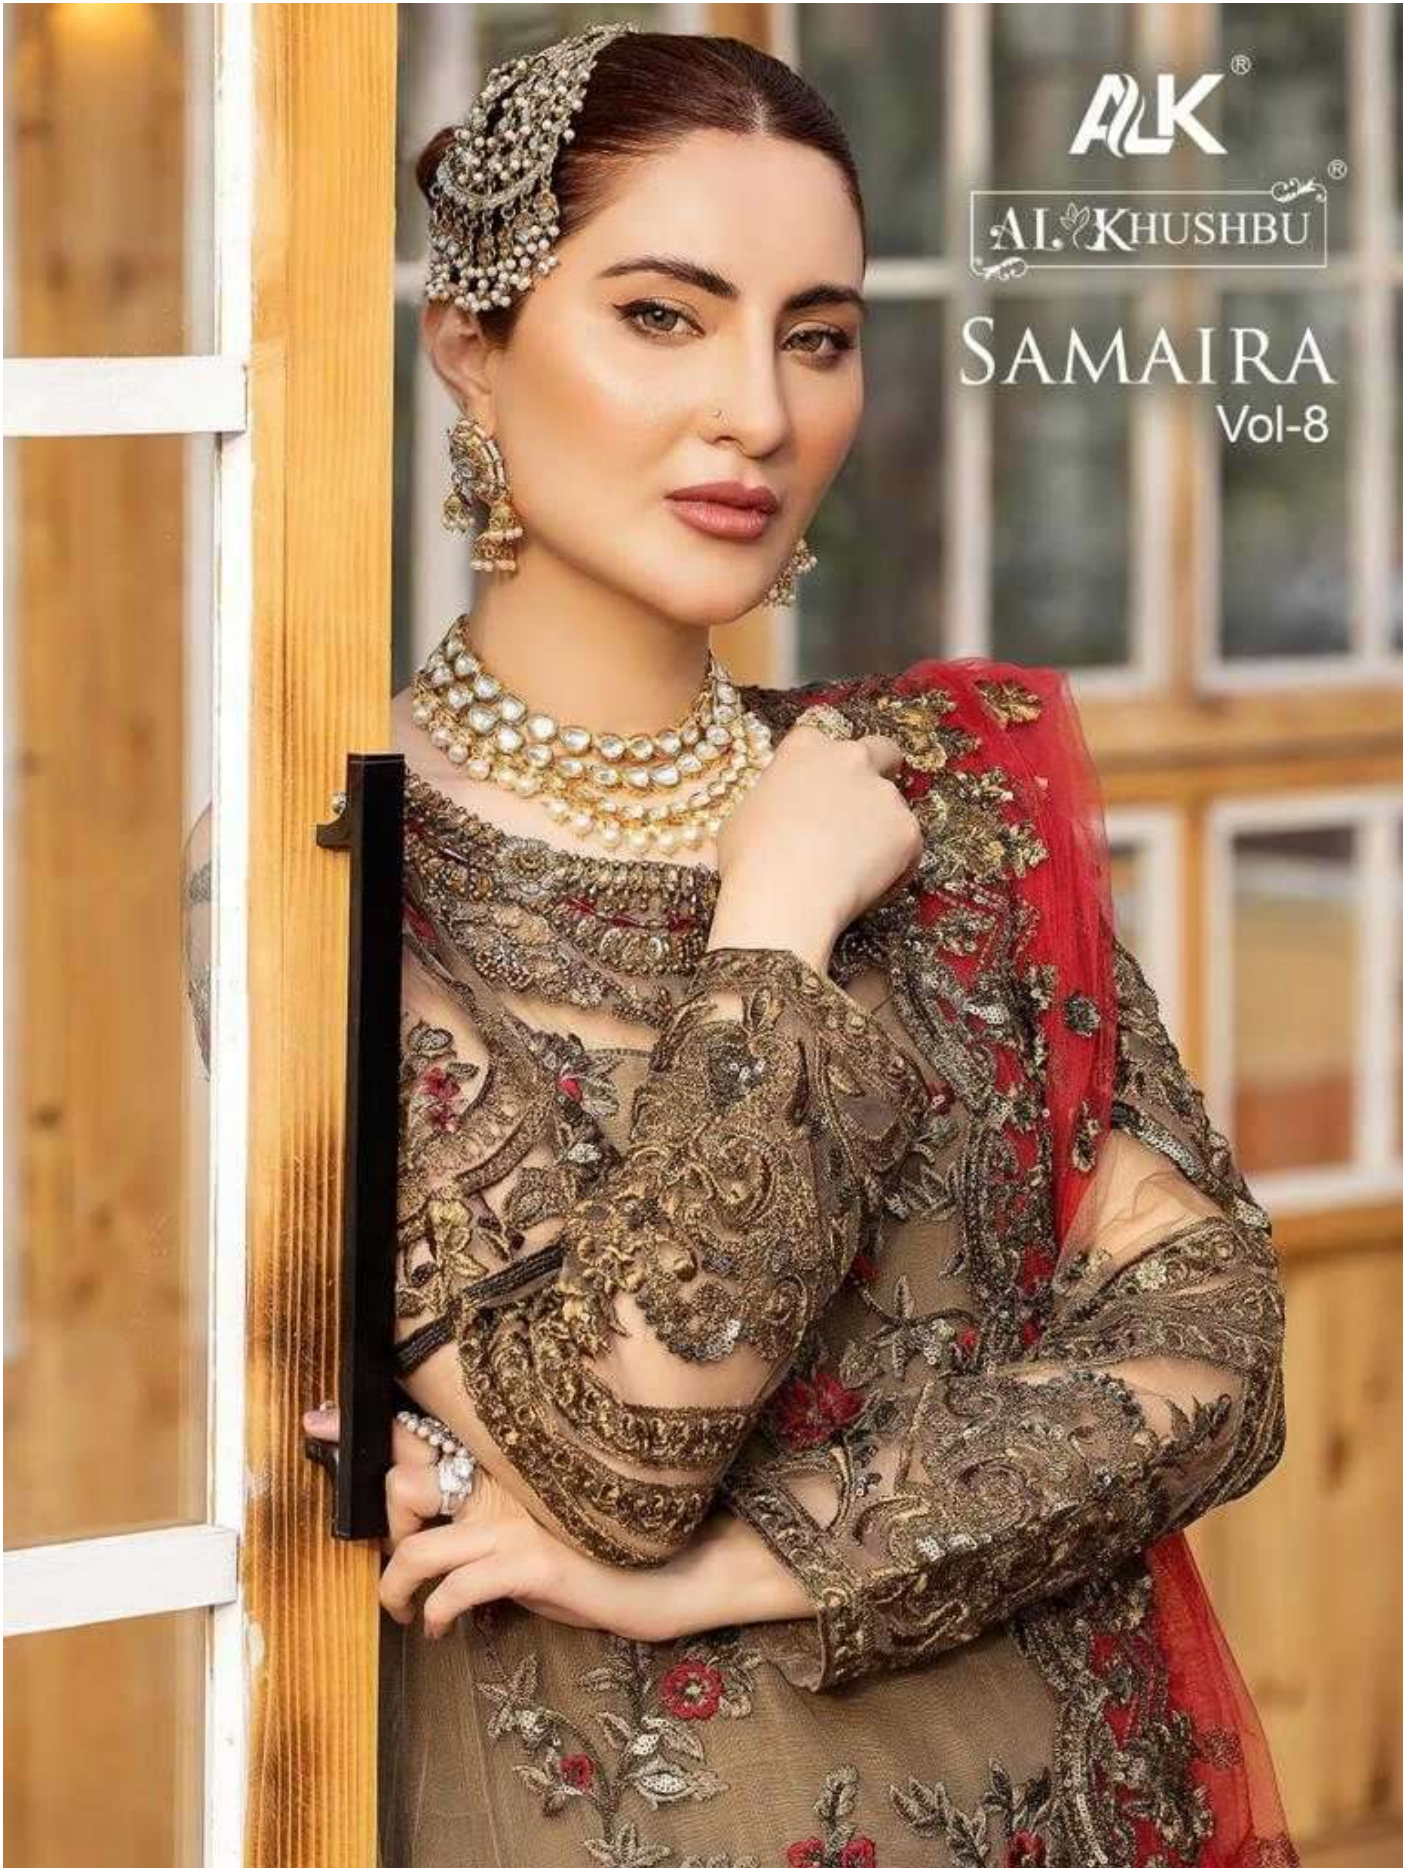

ALK®

AL KHUSHBU®

SAMAIRA
Vol-8