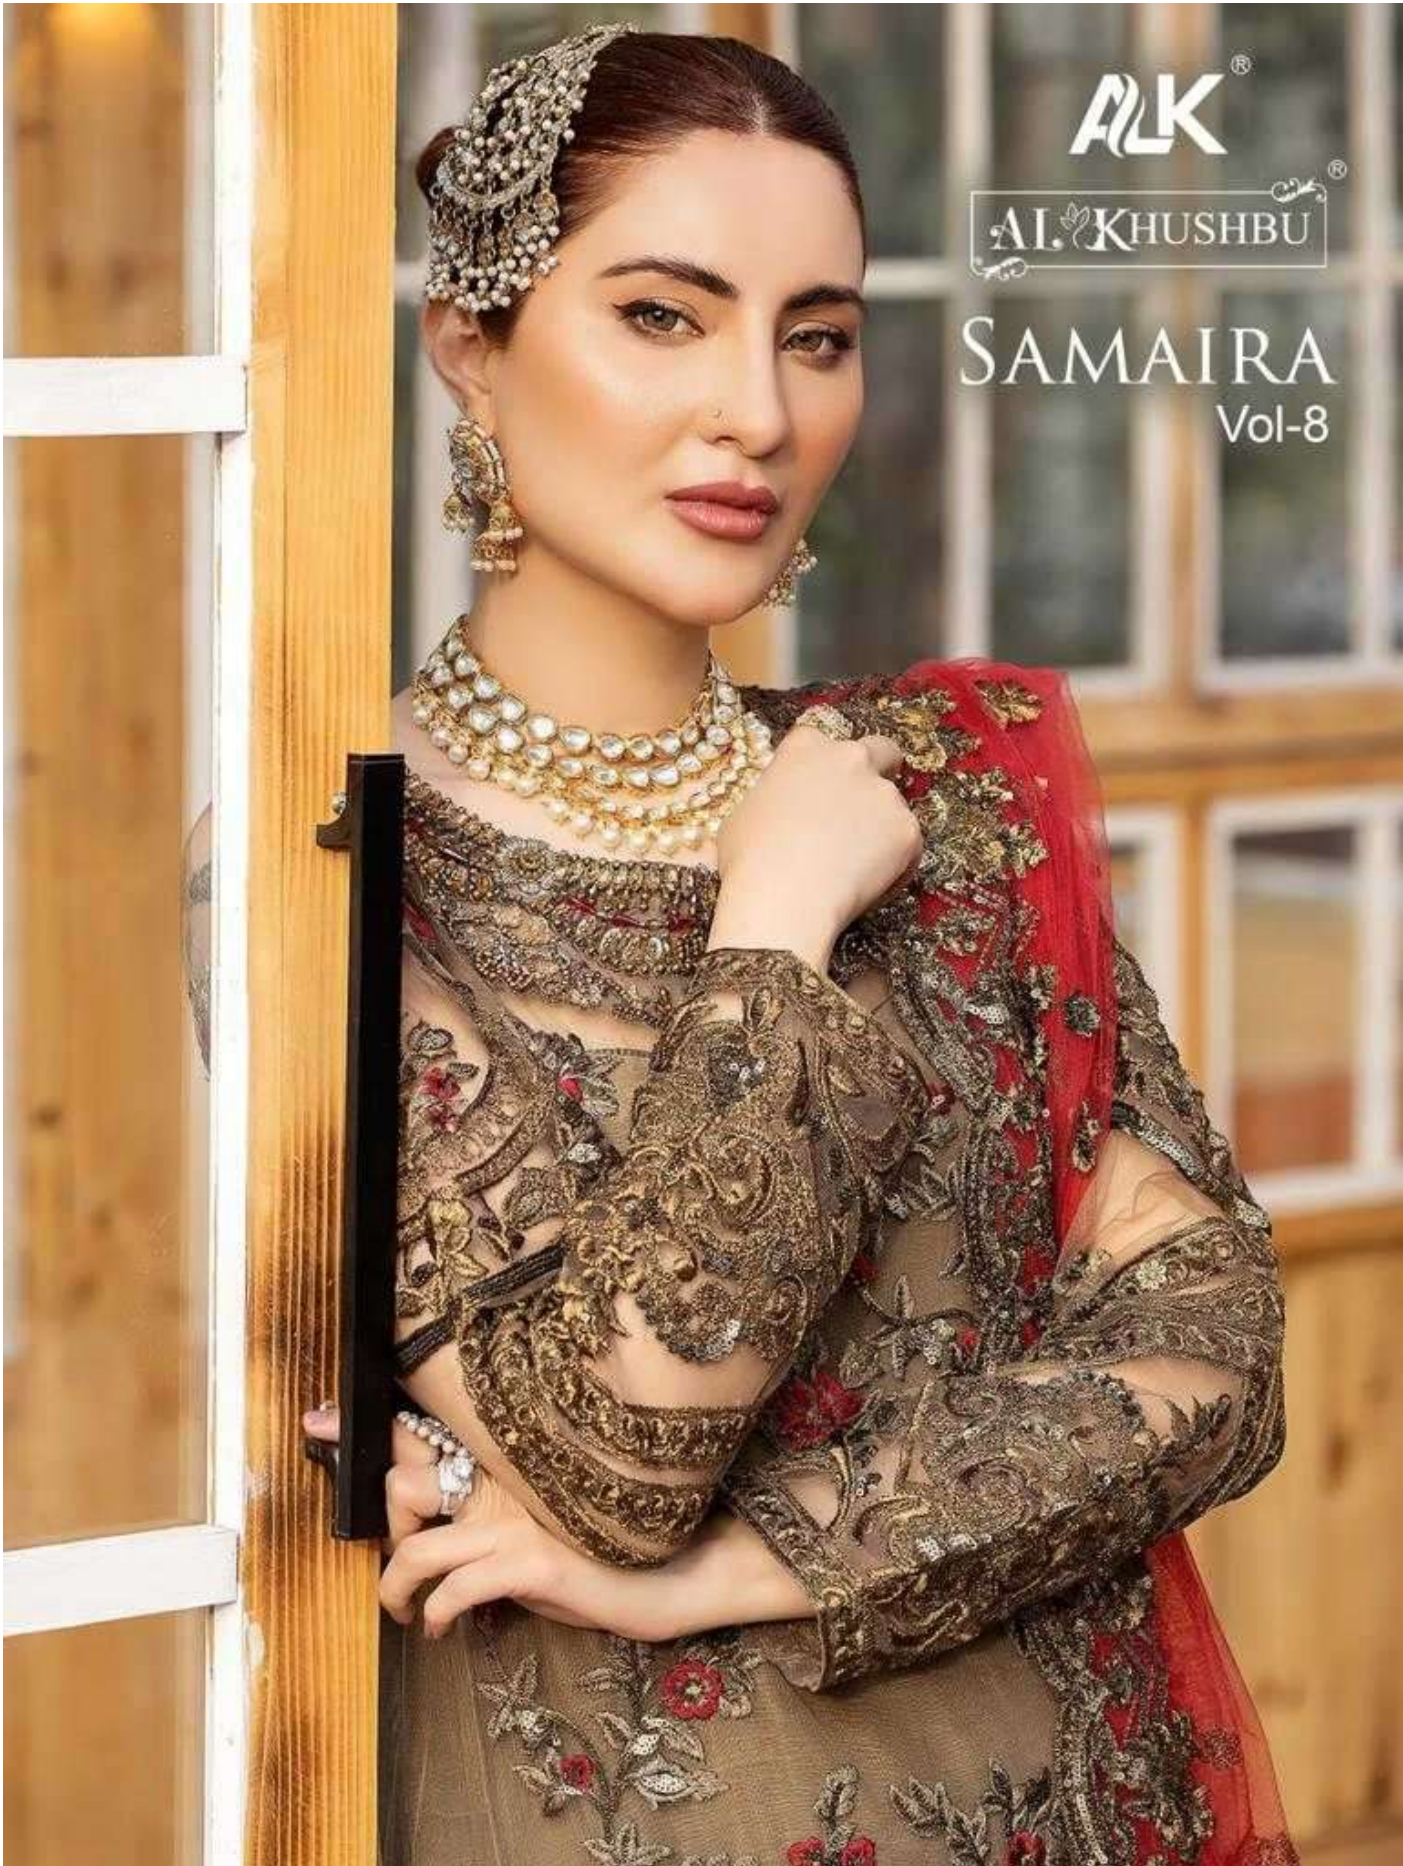

ALK[®]

AL KHUSHBU[®]

SAMAIRA
Vol-8

ALK
AL KHUSHBU
SAMAIRA
Vol-8

ALK D.No.4076
TOP
Fox Georgette
with Embroidery
BOTTOM-INNER
Dull Santoon
DUPATTA
Nazmin
with Embroidery

ALK
AL KHUSHBU
SAMAIRA
Vol-8

ALK D.No.4078
TOP
Fox Georgette
with Embroidery
BOTTOM
Dull S
Du
with

ALK
AL KHUSHBU
SAMAIRA
Vol-8

ALK D.No.4079
TOP
Fox Georgette
with Embroidery
BOTTOM-INNER
Dull Santoon
DURATI
Nazmin
with Embro

ALK[®]

AL KHUSHBU[®]

SAMAIRA
Vol-8

ALK D.No.4076

TOP

Fox Georgette
with Embroidery

BOTTOM-INNER

Dull Santoon

DUPATTA

Nazmin
with Embroidery

SAMAIRA

Vol-8

TOP Fox Georgette with Embroidery
BOTTOM-INNER Dull Santoon
DUPATTA Nazmin with Embroidery

ALK-4076

ALK D.No.4078

TOP

Fox Georgette
with Embroidery

BOTTOM-INNER

Dull Santoon

DUPATTA

Nazmin
with Embroidery

ALK[®]