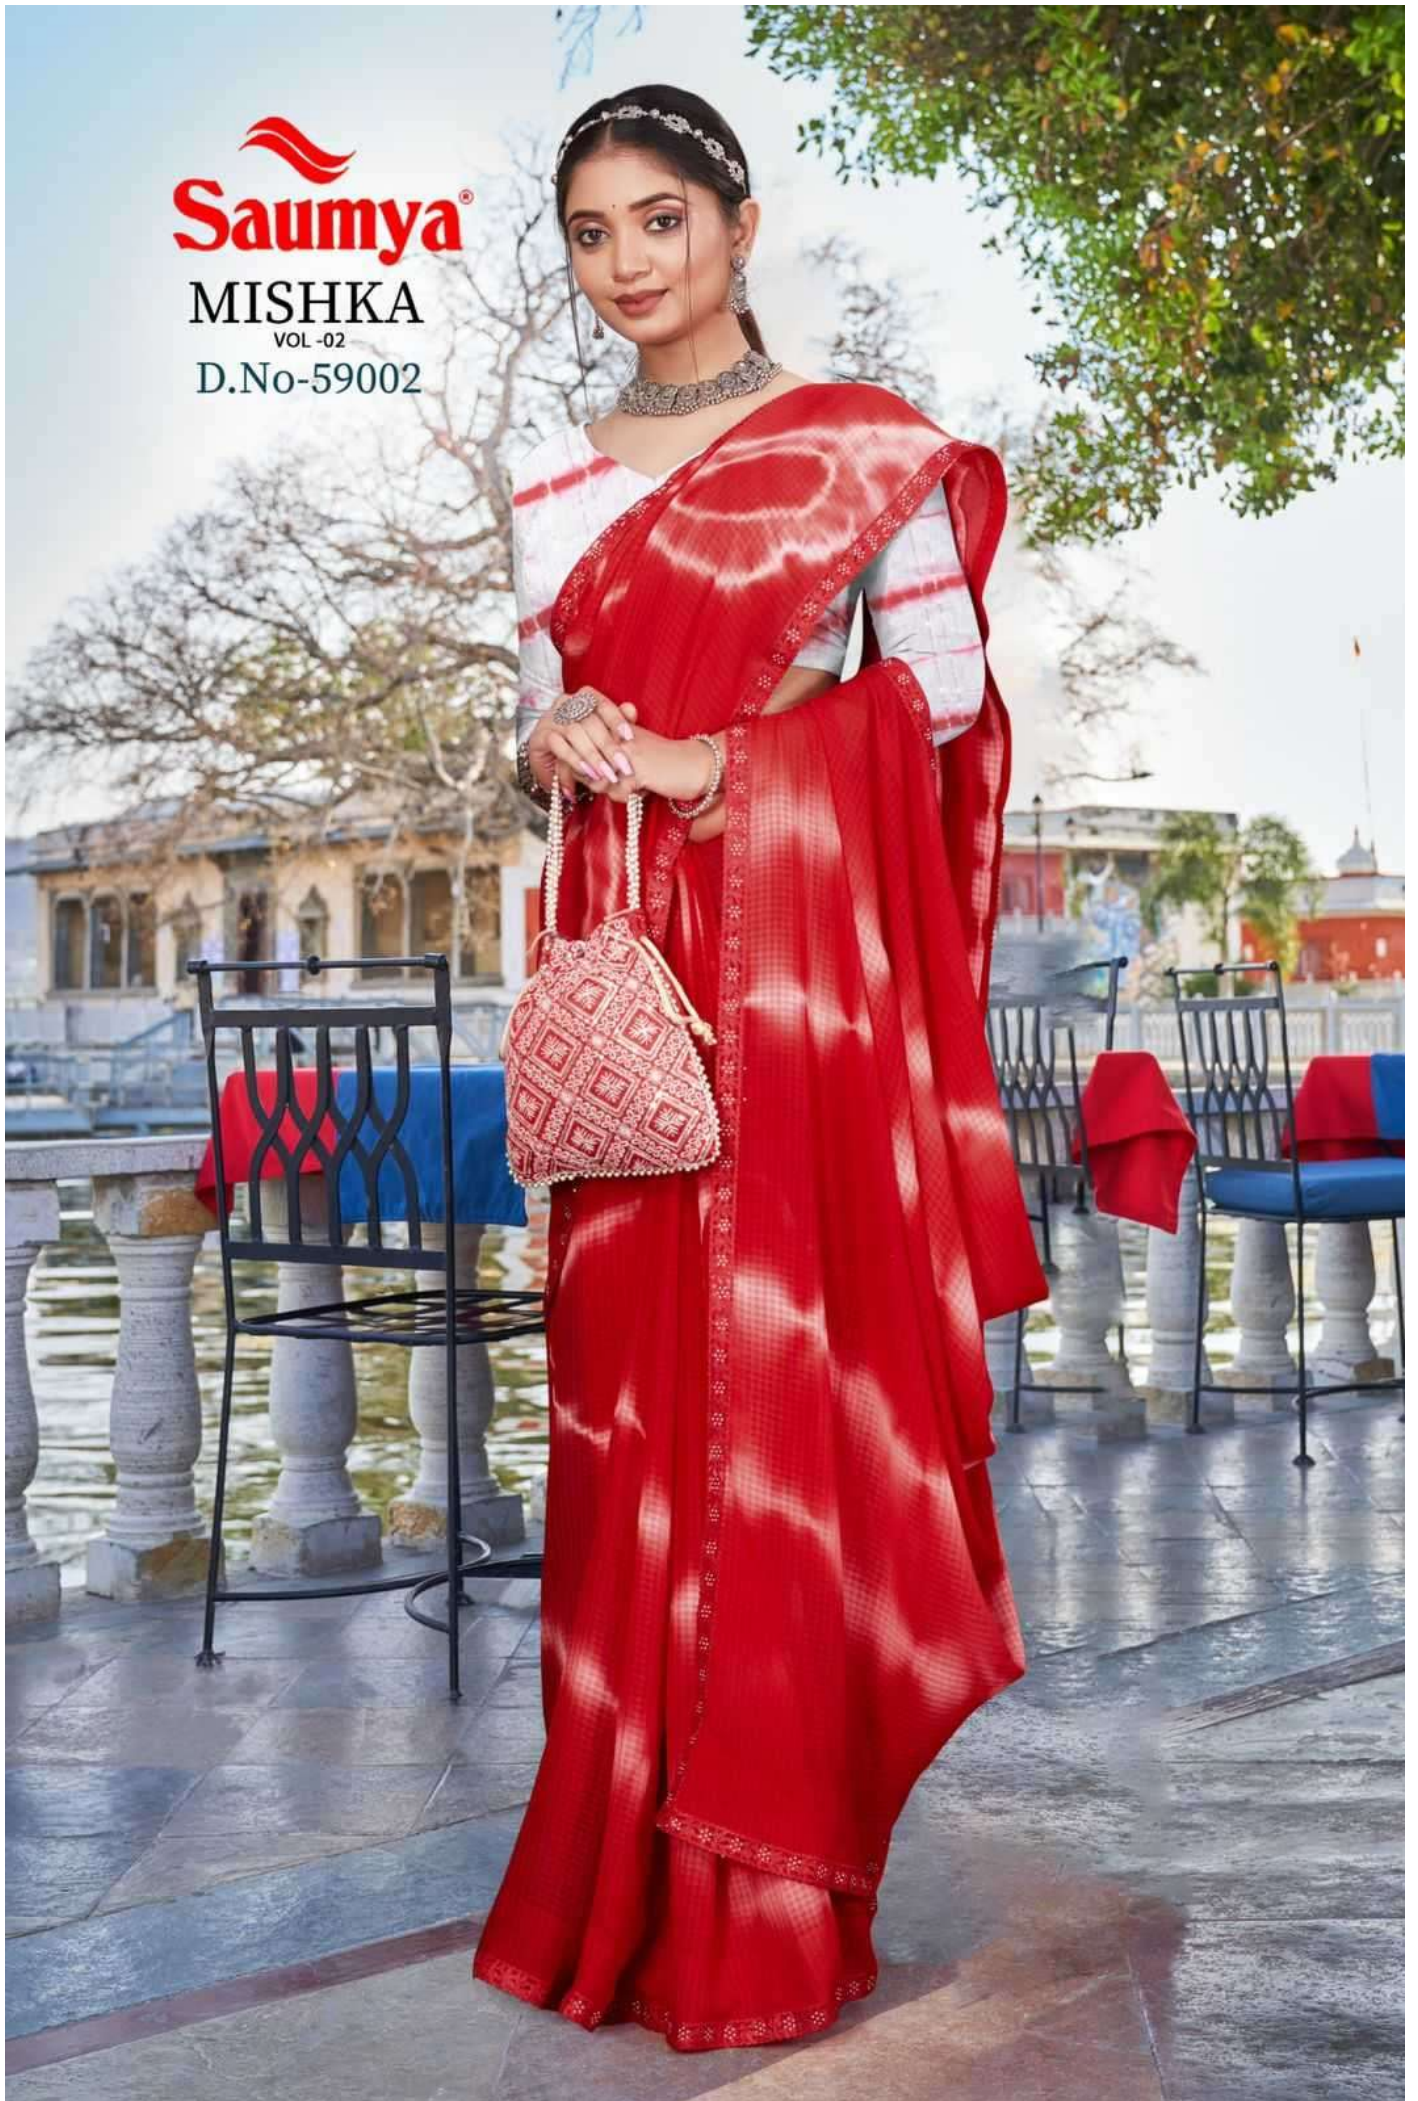

Saumya®

MISHKA

VOL-02

D.No-59002