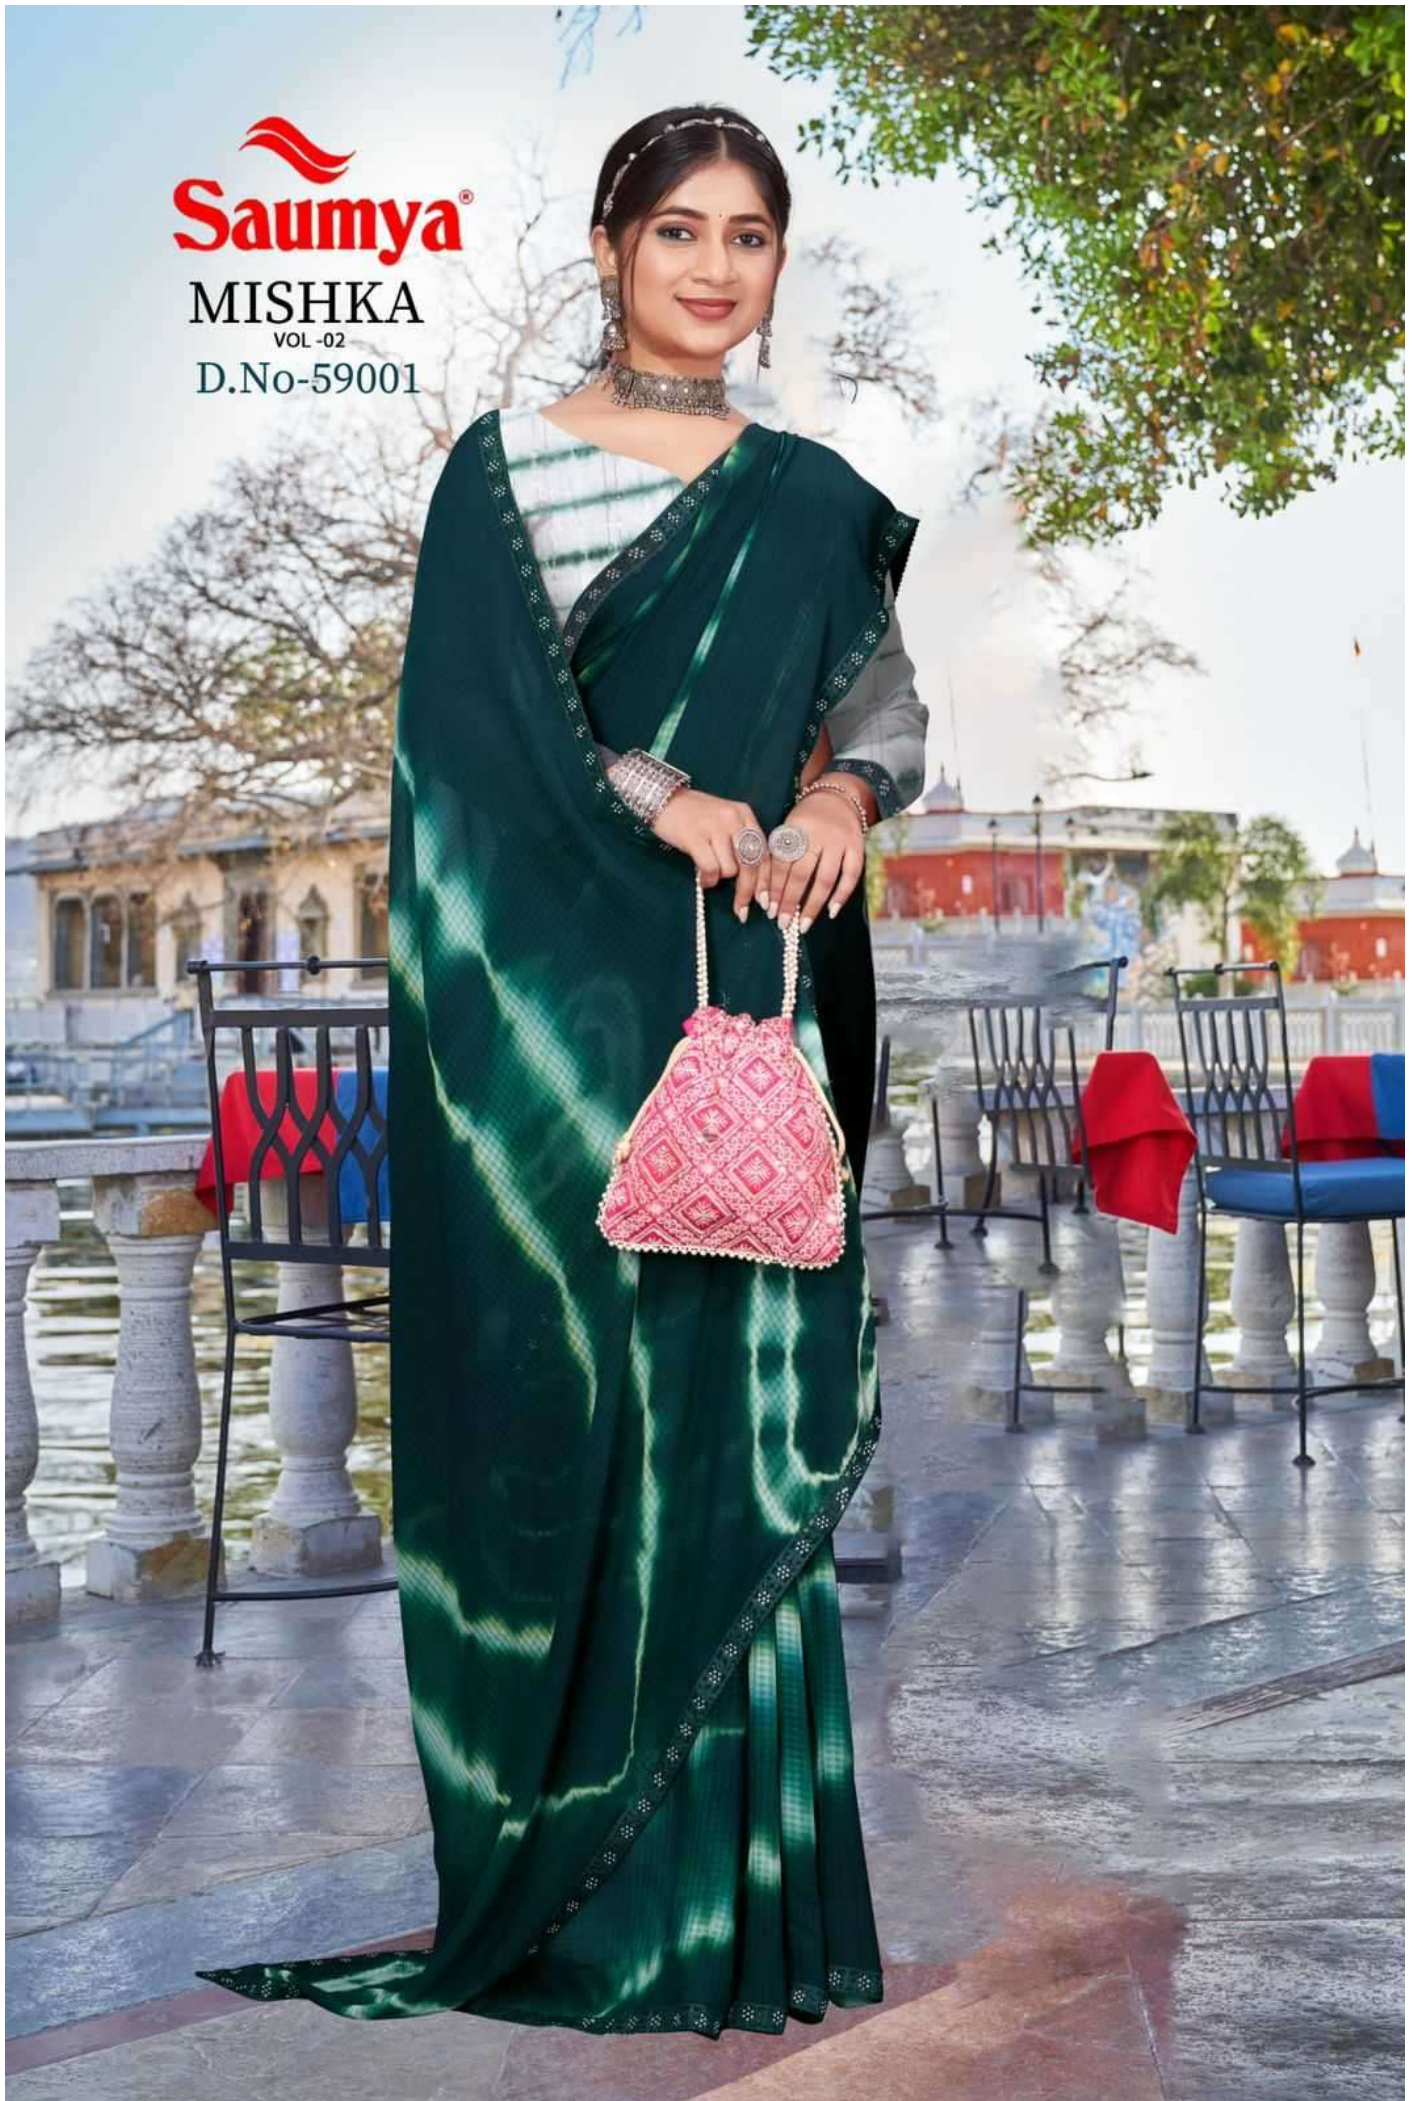

Saumya®

MISHKA

VOL-02

D.No-59001