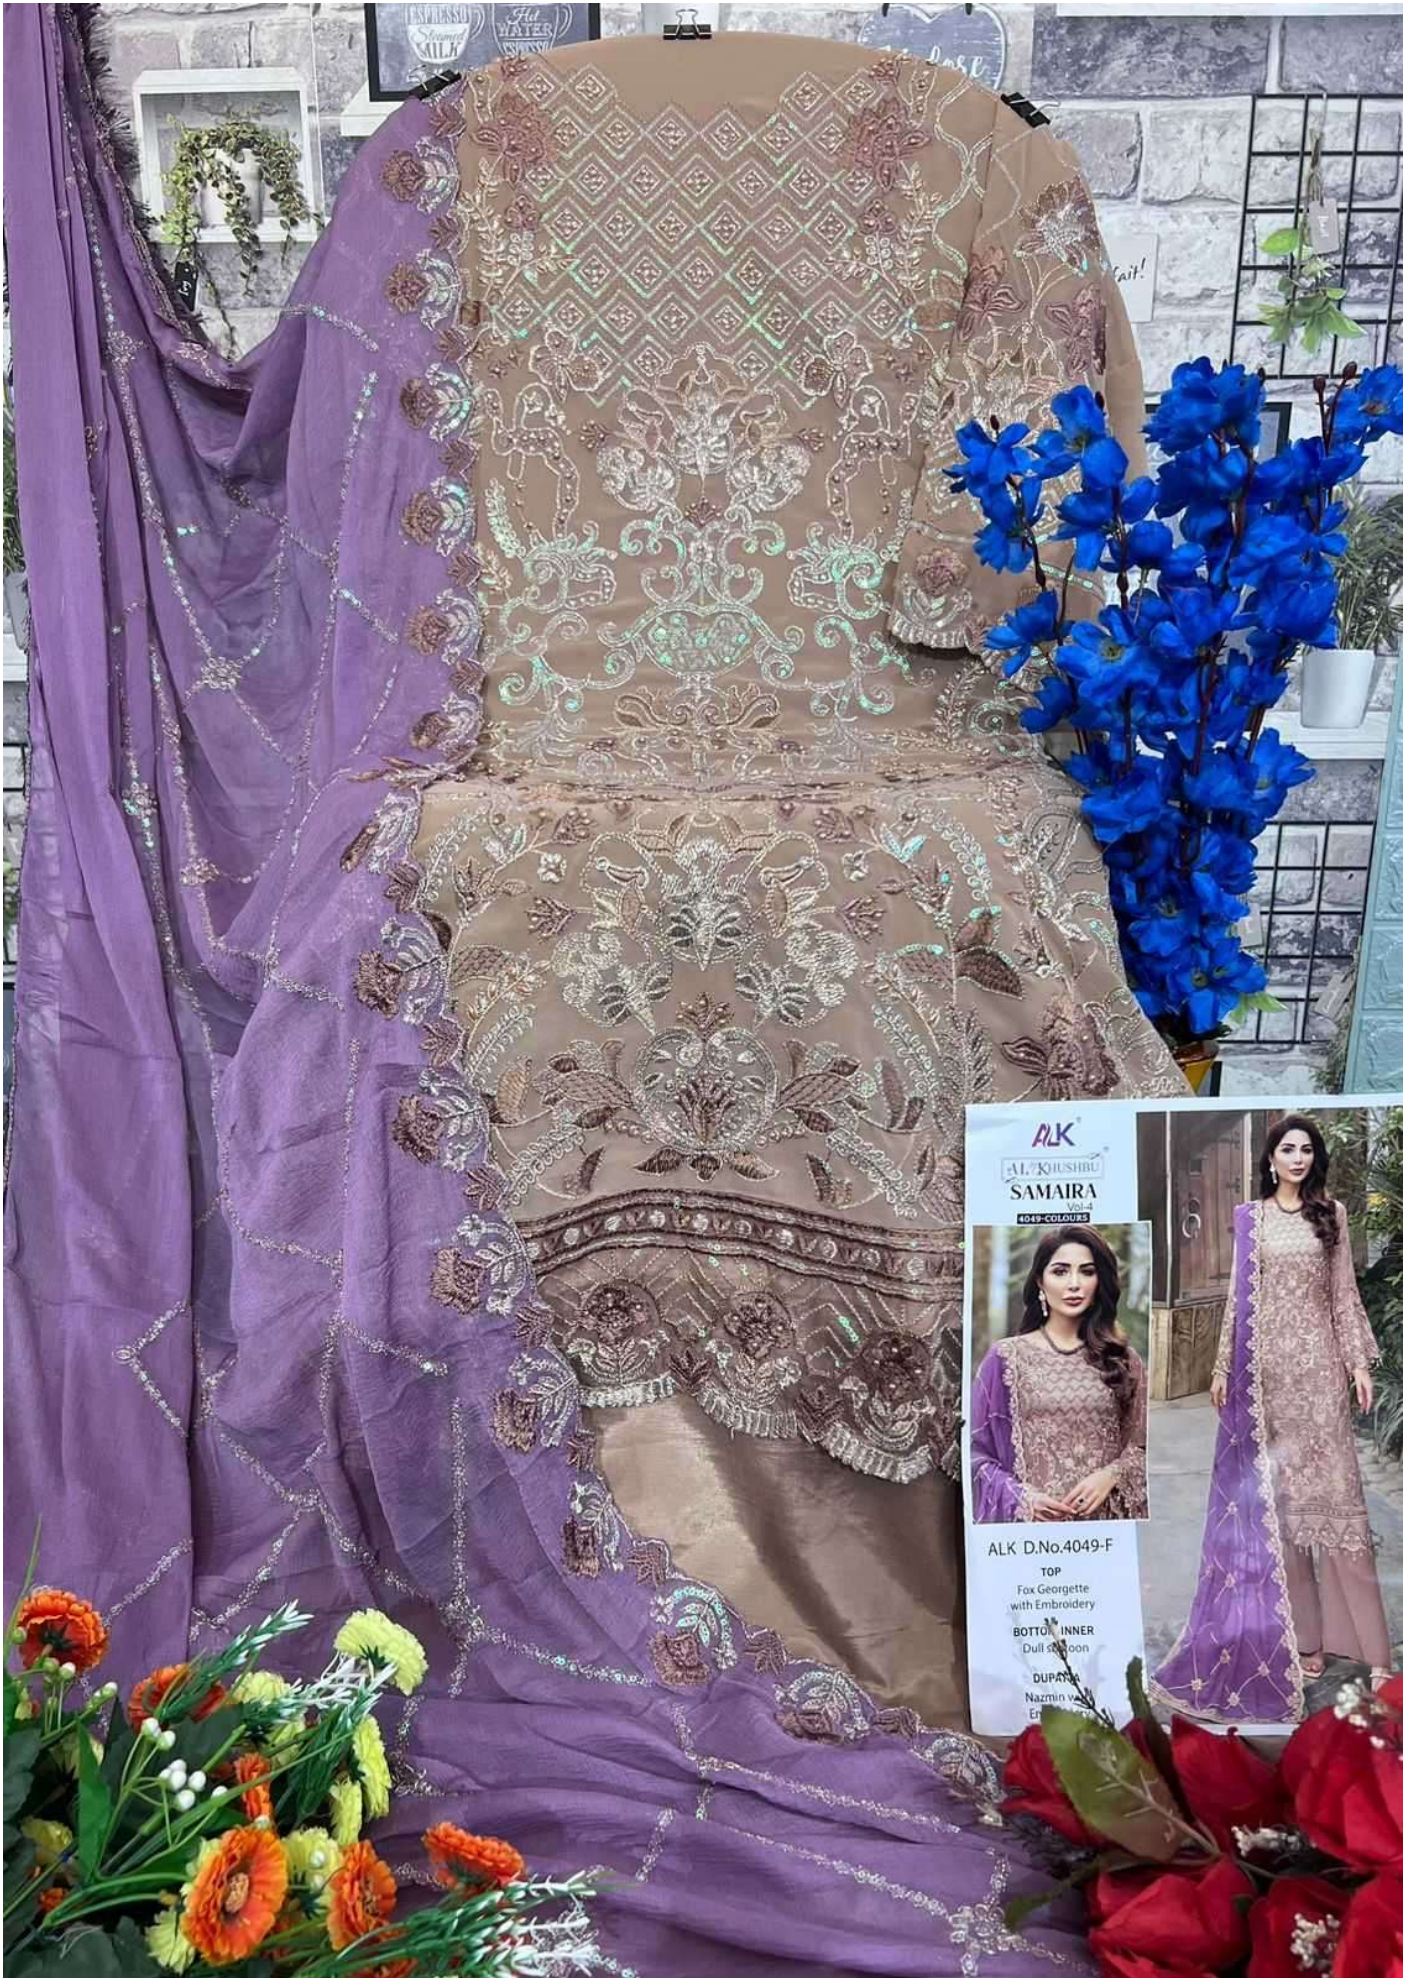

ALK D.No.4049-E

TOP

Fox Georgette
with Embroidery

BOTTOM-INNER

Dull santoon

DUPATTA

Nazmin with
Embroidery

SAMAIRA
Vol-4
4049-COLOURS

TOP FOX GEORGETTE WITH EMBROIDERY
BOTTOM-INNER DULL SANTOON NAZMIN
DUPATTA WITH EMBROIDERY

ALK-4049-E

ALK-4049-F

ALK-4049-G

ALK-4049-H

ALK[®]
AL KHUSHBU[®]
SAMAIRA
Vol-4
4049-COLOURS

ALK D.No.4049-G

TOP

Fox Georgette
with Embroidery

BOTTOM-INNER

Dull santoon

DUPATTA

Nazmin with
Embroidery

ALK
AL KHUSHBU
SAMAIRA
Vol-4
4049 COLOURS

ALK D.No.4049-G

TOP
Fox Georgette
with Embroidery
BOTTOM-INNER
Dull cotton
DUPATTA
Nazmin with
Embroidery