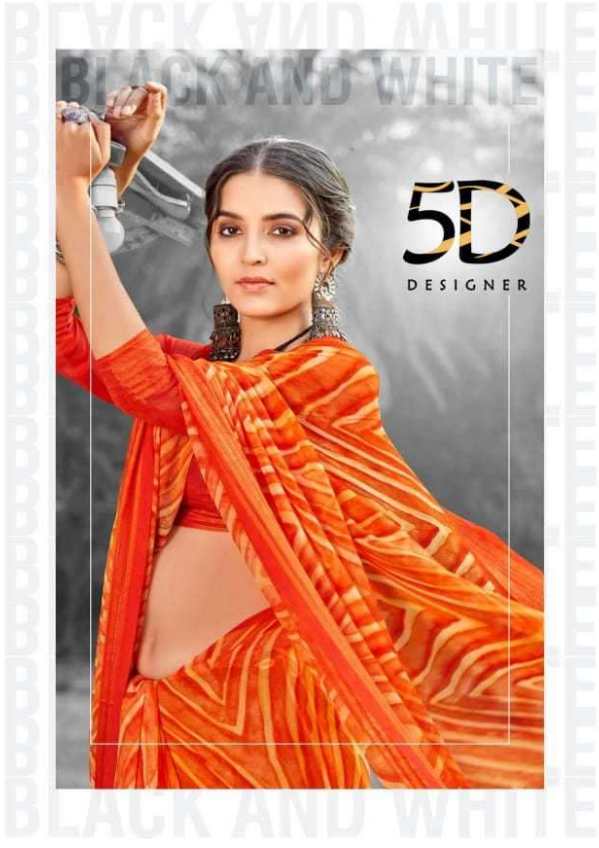

5D

DESIGNER

JODHA

VOL. 14

5116

FASHION GIRL

Empire line saree which is an trendy addition of beauty

5D
DESIGNER

5120

COME TO FASHION

5D
DESIGNER

FASHION

SI

■ Enjoy the stylish series which is an amalgamation of beauty

5120

NEW INSPIRING
NEW I COLLECTIONS
NEW I

5D
DESIGNER

■ Enjoy the stylish series which is an amalgamation of beauty

5D

DESIGNER

JODHA

VOL. 14

BE THE ONE
TO LIGHT A FIRE

TAKE THE STRESS OUT OF YOUR MORNING
ROUTINE AND MAKE GETTING SAREE YOU UP
WITH THIS FASHIONABLE COLLECTION