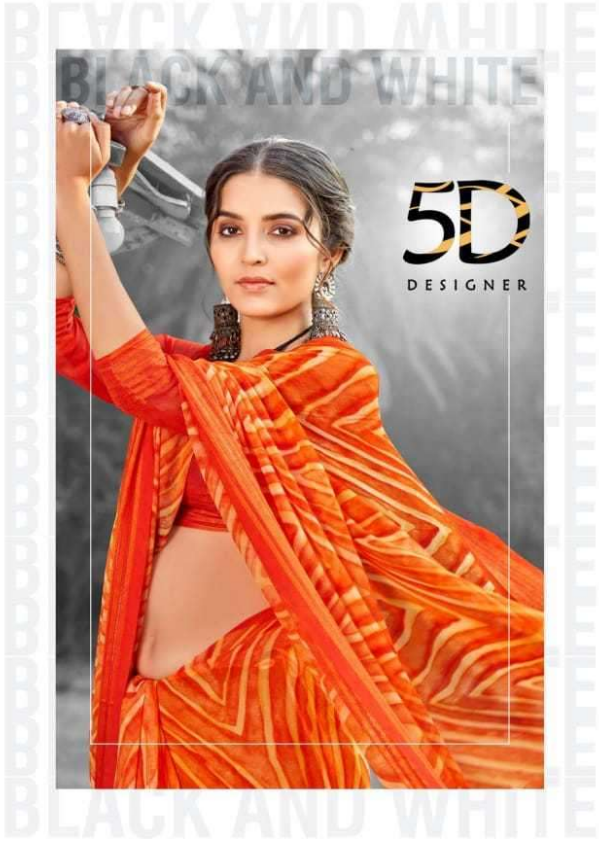

5D

DESIGNER

JODHA

VOL. 14

5116

FASHION GIRL

Empire line sari with which is an trendy addition of beauty

5D
DESIGNER

5120

COME TO FASHION

5D
DESIGNER

FASHION

SI

■ Enjoy the stylish series which is an amalgamation of beauty

5120

NEW INSPIRING
NEW I COLLECTIONS
NEW I

5D
DESIGNER

■ Enjoy the stylish series which is an amalgamation of beauty

5D

DESIGNER

JODHA

VOL. 14

BE THE ONE
TO LIGHT A FIRE

TAKE THE STRESS OUT OF YOUR MORNING
ROUTINE AND MAKE GETTING SAREE YOU UP
WITH THIS FASHIONABLE COLLECTION