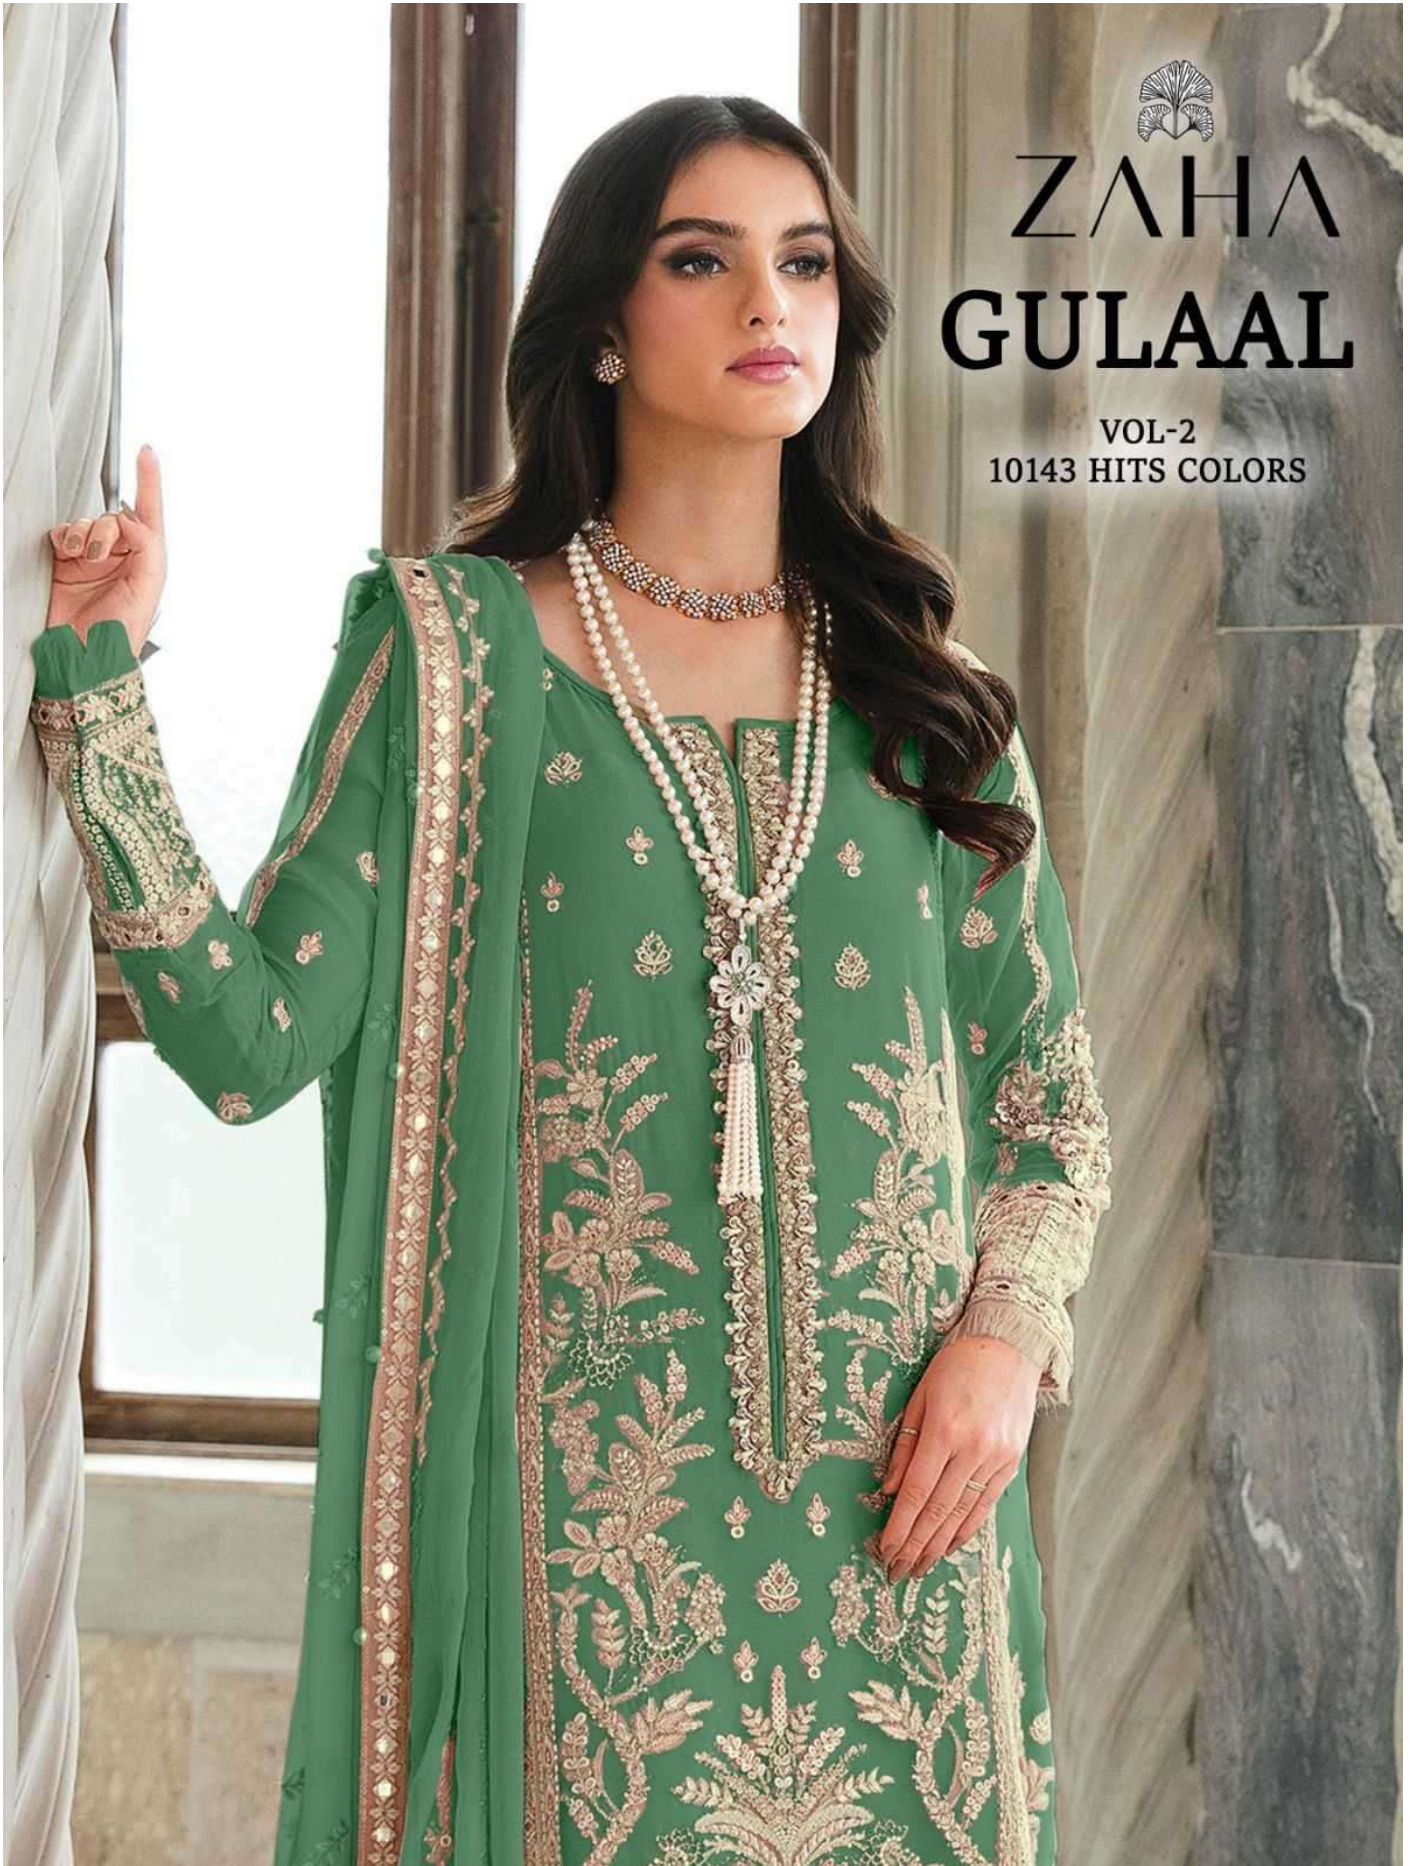

ZAHA GULAL

VOL-2
10143 HITS COLORS

ZAHA

GULAAL

TOP
Fox Georgette
with Embroidery

VOL-2
10143 HITS COLORS
BOTTOM-INNER
Dull santoon

DUPATTA
Nazmin
with Embroidery

10143-A

10143-B

10143-C

10143-D

ZAHA

D.No.10143-A

TOP Faux Georgette with Embroidery

BOTTOM-INNER Dull santoon

DUPATTA Nazmin with Embroidery

ZAHA GULAL

VOL-2
10143 HITS COLORS

ZAHA

D.No.10143-C

TOP Faux Georgette with Embroidery

BOTTOM-INNER Dull santoon

DUPATTA Nazmin with Embroidery

ZAHA

D.No.10143-B

TOP Faux Georgette with Embroidery

BOTTOM-INNER Dull santoon

DUPATTA Nazmin with Embroidery

ZAHA

D.No.10143-D

TOP Faux Georgette with Embroidery

BOTTOM-INNER Dull santoon