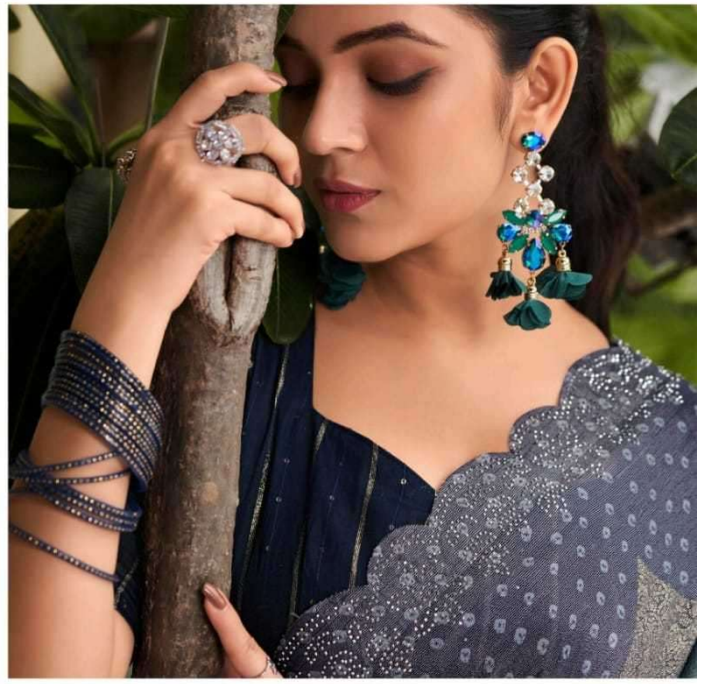

5D
DESIGNER

PARIDHI

5D
DESIGNER

PARIDHI

5D
DESIGNER

PICK YOUR OPTION

THE SHOOTING STAR
DN | 4679

GODDESS SAREE
DN | 4678

WOMEN IN LUXURY
DN | 4676

EXQUISITE
DN | 4675

GOLDEN BEAUTY
DN | 4674

CELEBRATE IN STYLE

DN | 4673

DN | 4680

DN | 4673

DN | 4674