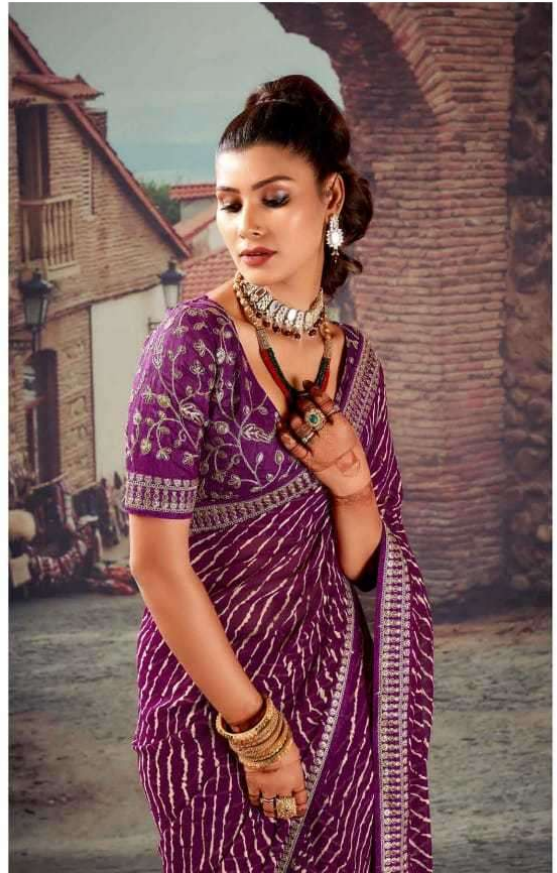

ma
mahamani™
CREATION