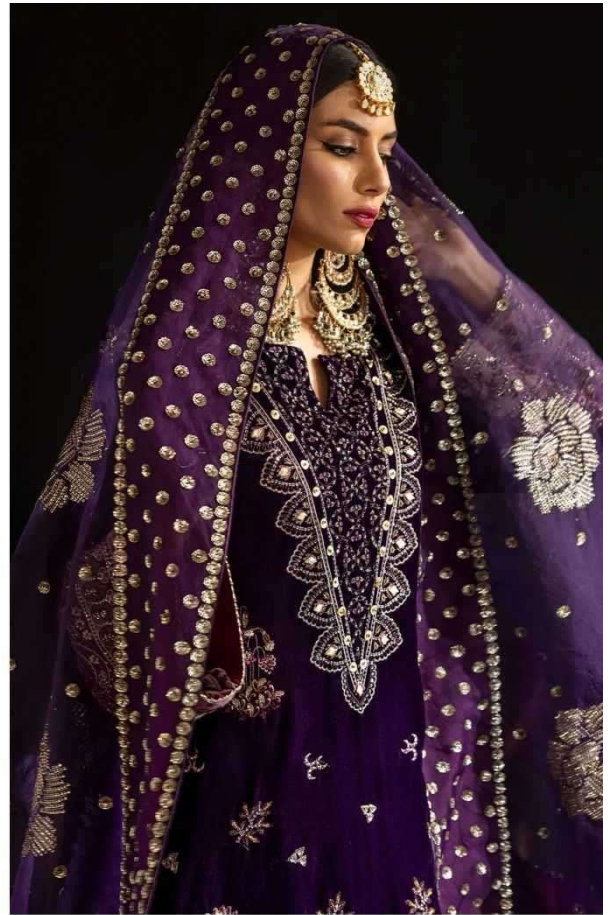

MARIA.B.
Festive Edition

A SYMBOL OF BRILIANCE

MARIA.B.
Festive Edition

3281

3282

3283

3284

THE HUES OF ETERNITY

PRESENTING TO YOU OUR NEW CATALOGUE

MARIA.B.
 Festive Edition

DESIGN NO	CATLLOG NAME	DESGRIPTION	RATE
3281	MARIA.B. Festive Edition	TOP : Velevt With Embroidery BOTTOM : Velevt With Embroidery DUPATTA : Chinon With Heavy Embroidery	1499
3282	MARIA.B. Festive Edition	TOP : Velevt With Embroidery BOTTOM : Velevt With Embroidery DUPATTA : Chinon With Heavy Embroidery	1499
3283	MARIA.B. Festive Edition	TOP : Velevt With Embroidery BOTTOM : Velevt With Embroidery DUPATTA : Chinon With Heavy Embroidery	1499
3284	MARIA.B. Festive Edition	TOP : Velevt With Embroidery BOTTOM : Velevt With Embroidery DUPATTA : Organza With Heavy Embroidery	1499

Total Pieces:4
 Avrage Rate: 1499+ GST

THE HUES OF ETERNITY

3281

3282

3283

3284

**SCULPTED FROM
DIVINITY**

MARIA.B.
Festive Edition