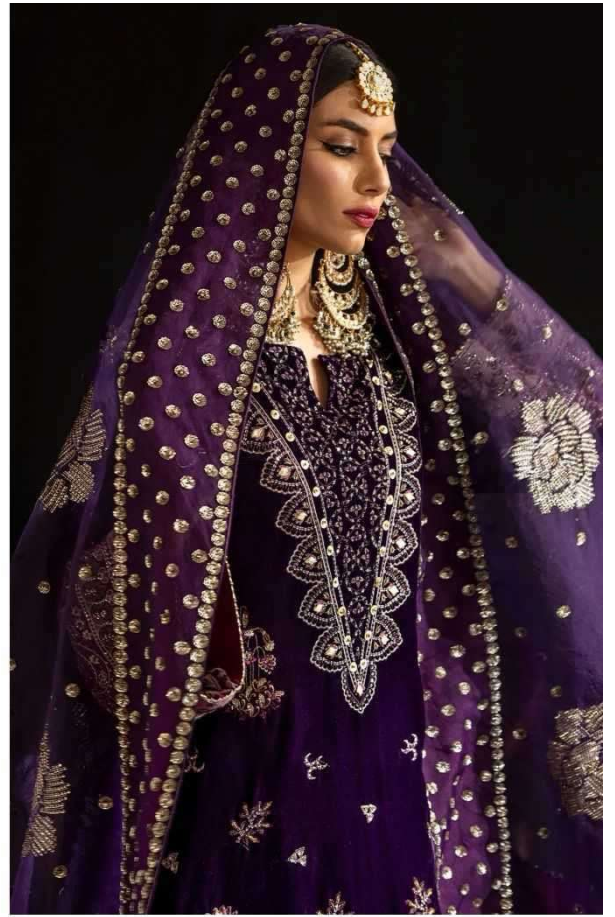

MARIA.B.
Festive Edition

A SYMBOL OF BRILIANCE

MARIA.B.
Festive Edition

3281

3282

3283

3284

THE HUES OF ETERNITY

PRESENTING TO YOU OUR NEW CATALOGUE

MARIA.B.
 Festive Edition

DESIGN NO	CATLLOG NAME	DESGRIPTION	RATE
3281	MARIA.B. Festive Edition	TOP : Velevt With Embroidery BOTTOM : Velevt With Embroidery DUPATTA : Chinon With Heavy Embroidery	1499
3282	MARIA.B. Festive Edition	TOP : Velevt With Embroidery BOTTOM : Velevt With Embroidery DUPATTA : Chinon With Heavy Embroidery	1499
3283	MARIA.B. Festive Edition	TOP : Velevt With Embroidery BOTTOM : Velevt With Embroidery DUPATTA : Chinon With Heavy Embroidery	1499
3284	MARIA.B. Festive Edition	TOP : Velevt With Embroidery BOTTOM : Velevt With Embroidery DUPATTA : Organza With Heavy Embroidery	1499

Total Pieces:4
 Avrage Rate: 1499+ GST

THE HUES OF ETERNITY

3281

3282

3283

3284

**SCULPTED FROM
DIVINITY**

MARIA.B.
Festive Edition