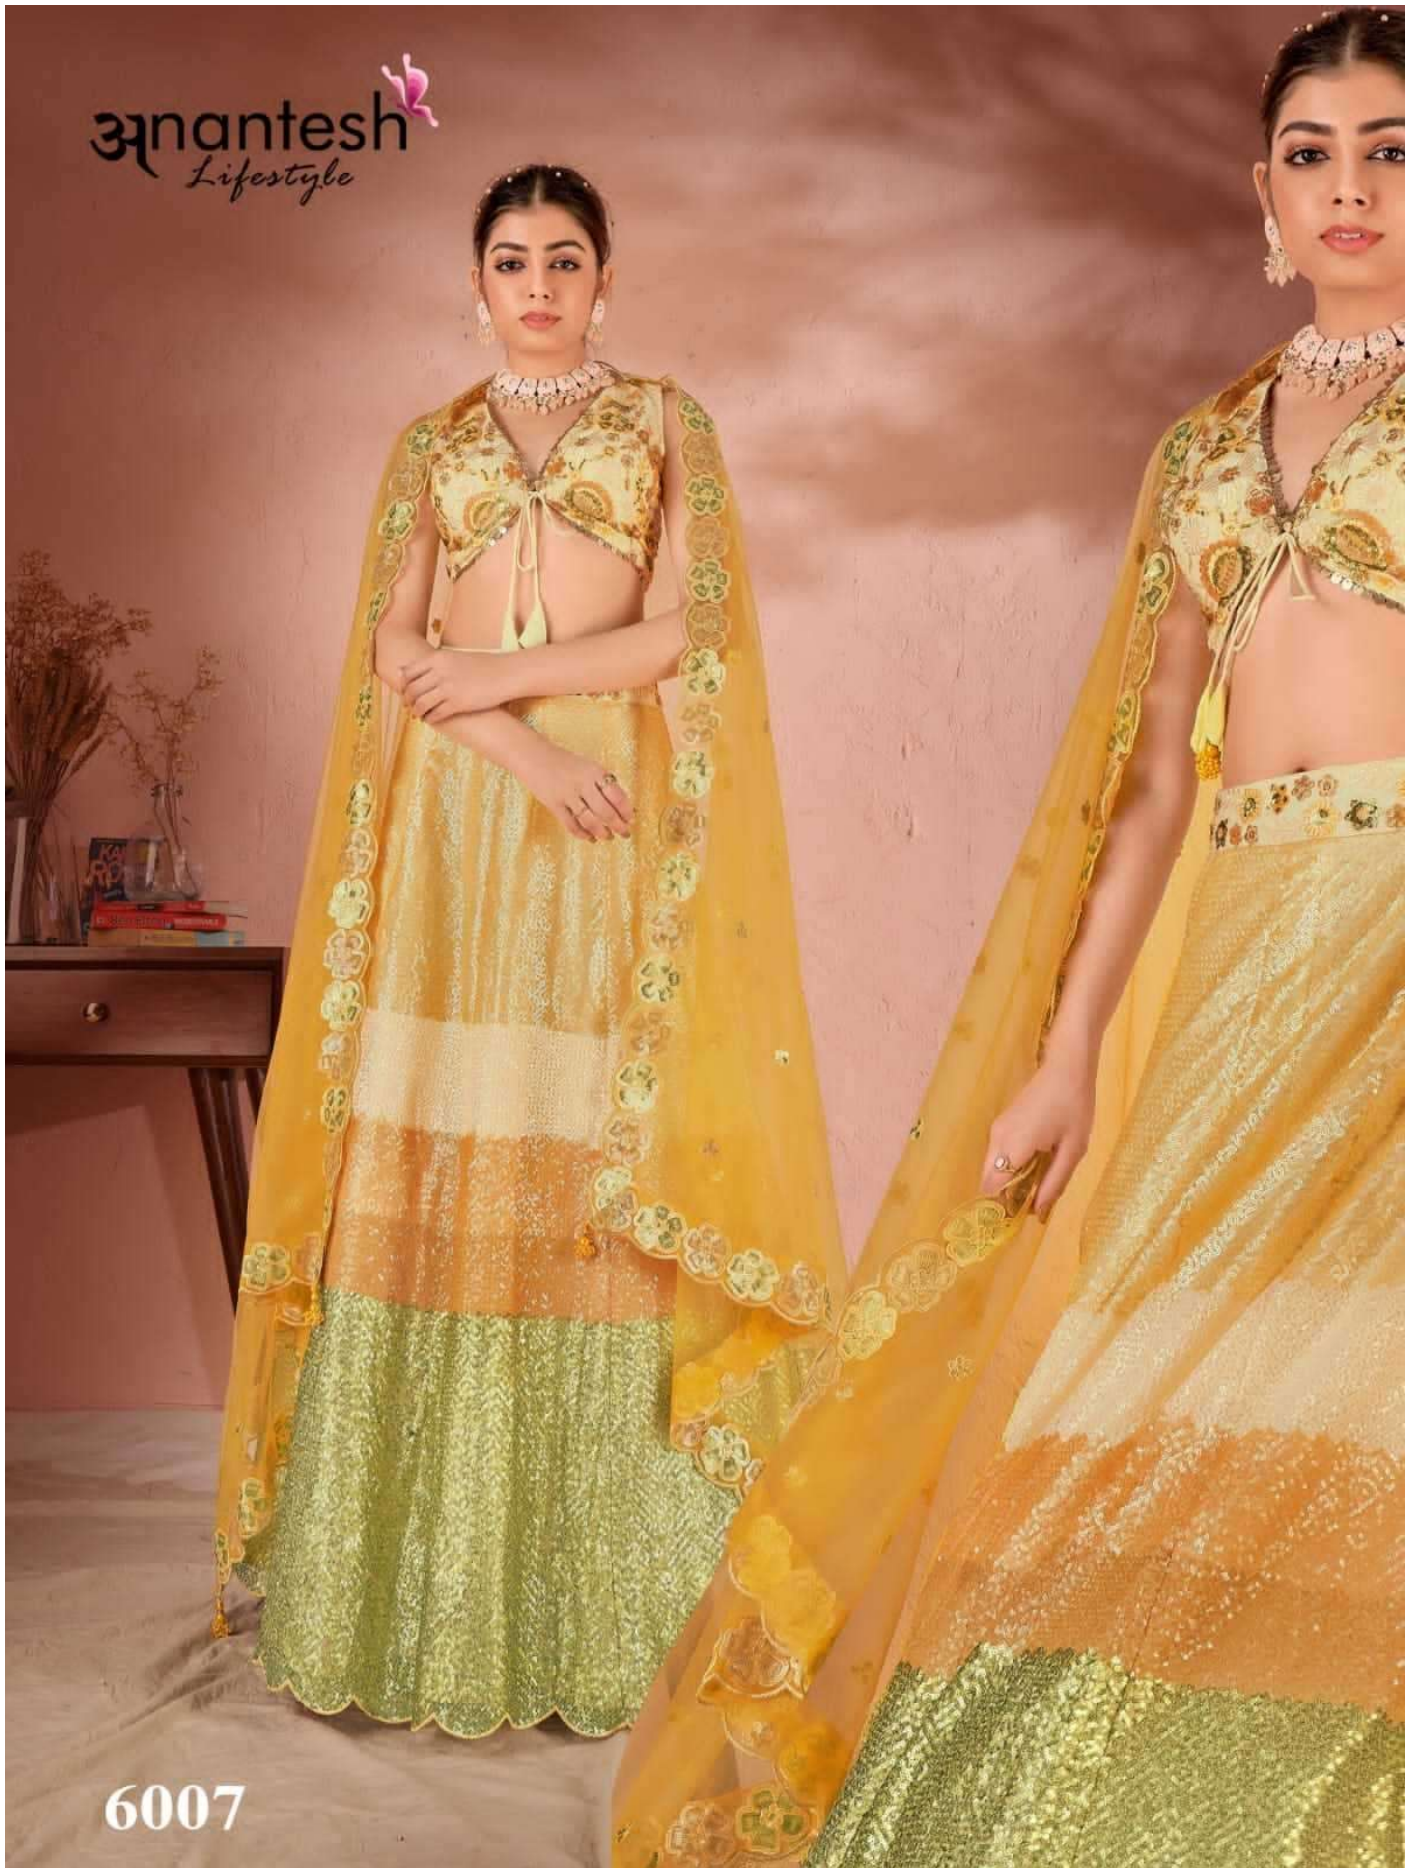

anantesh
Lifestyle

6007

Anantesh
Lifestyle

6007

Anantesh
Lifestyle

6011

6010

Anantesh
Lifestyle

6009

6009

6007

6008

6009

6010

6011

D.no.	Main Color	Lehenga fabric	Blouse fabric	Dupatta fabric	Size (semi stitched)	WORK DETAILS	PRICE
6007	YELOW AND GREEN MULTI	PREMIUM NET	PREMIUM RAW SILK	NET	UPTO 42 BUST AND WAIST	PREMIUM SEQUANCE AND MULTI THREAD WORK	5995
6008	SEA GREEN	PREMIUM GEORGETT	PREMIUM GEORGETT	NET	UPTO 42 BUST AND WAIST	PREMIUM SEQUANCE AND MULTI THREAD WORK	5495
6009	BEIGE	PREMIUM GEORGETT	PREMIUM GEORGETT	ORGANZA WITH JEQUARD WORKBUITI	UPTO 42 BUST AND WAIST	PREMIUM SEQUANCE AND MULTI THREAD WORK	5495
6010	OFF-WHITE	PREMIUM GEORGETT	PREMIUM GEORGETT	NET	UPTO 42 BUST AND WAIST	PREMIUM SEQUANCE AND MULTI THREAD WORK	5495
6011	QUEEN PISTA	PREMIUM GEORGETT	PREMIUM GEORGETT	ORGANZA WITH JEQUARD WORKBUITI	UPTO 42 BUST AND WAIST	PREMIUM SEQUANCE AND MULTI THREAD WORK	5495
AVERAGE RATE- 5595/-			GST-12%		TOTAL AMOUNT -27975/-		