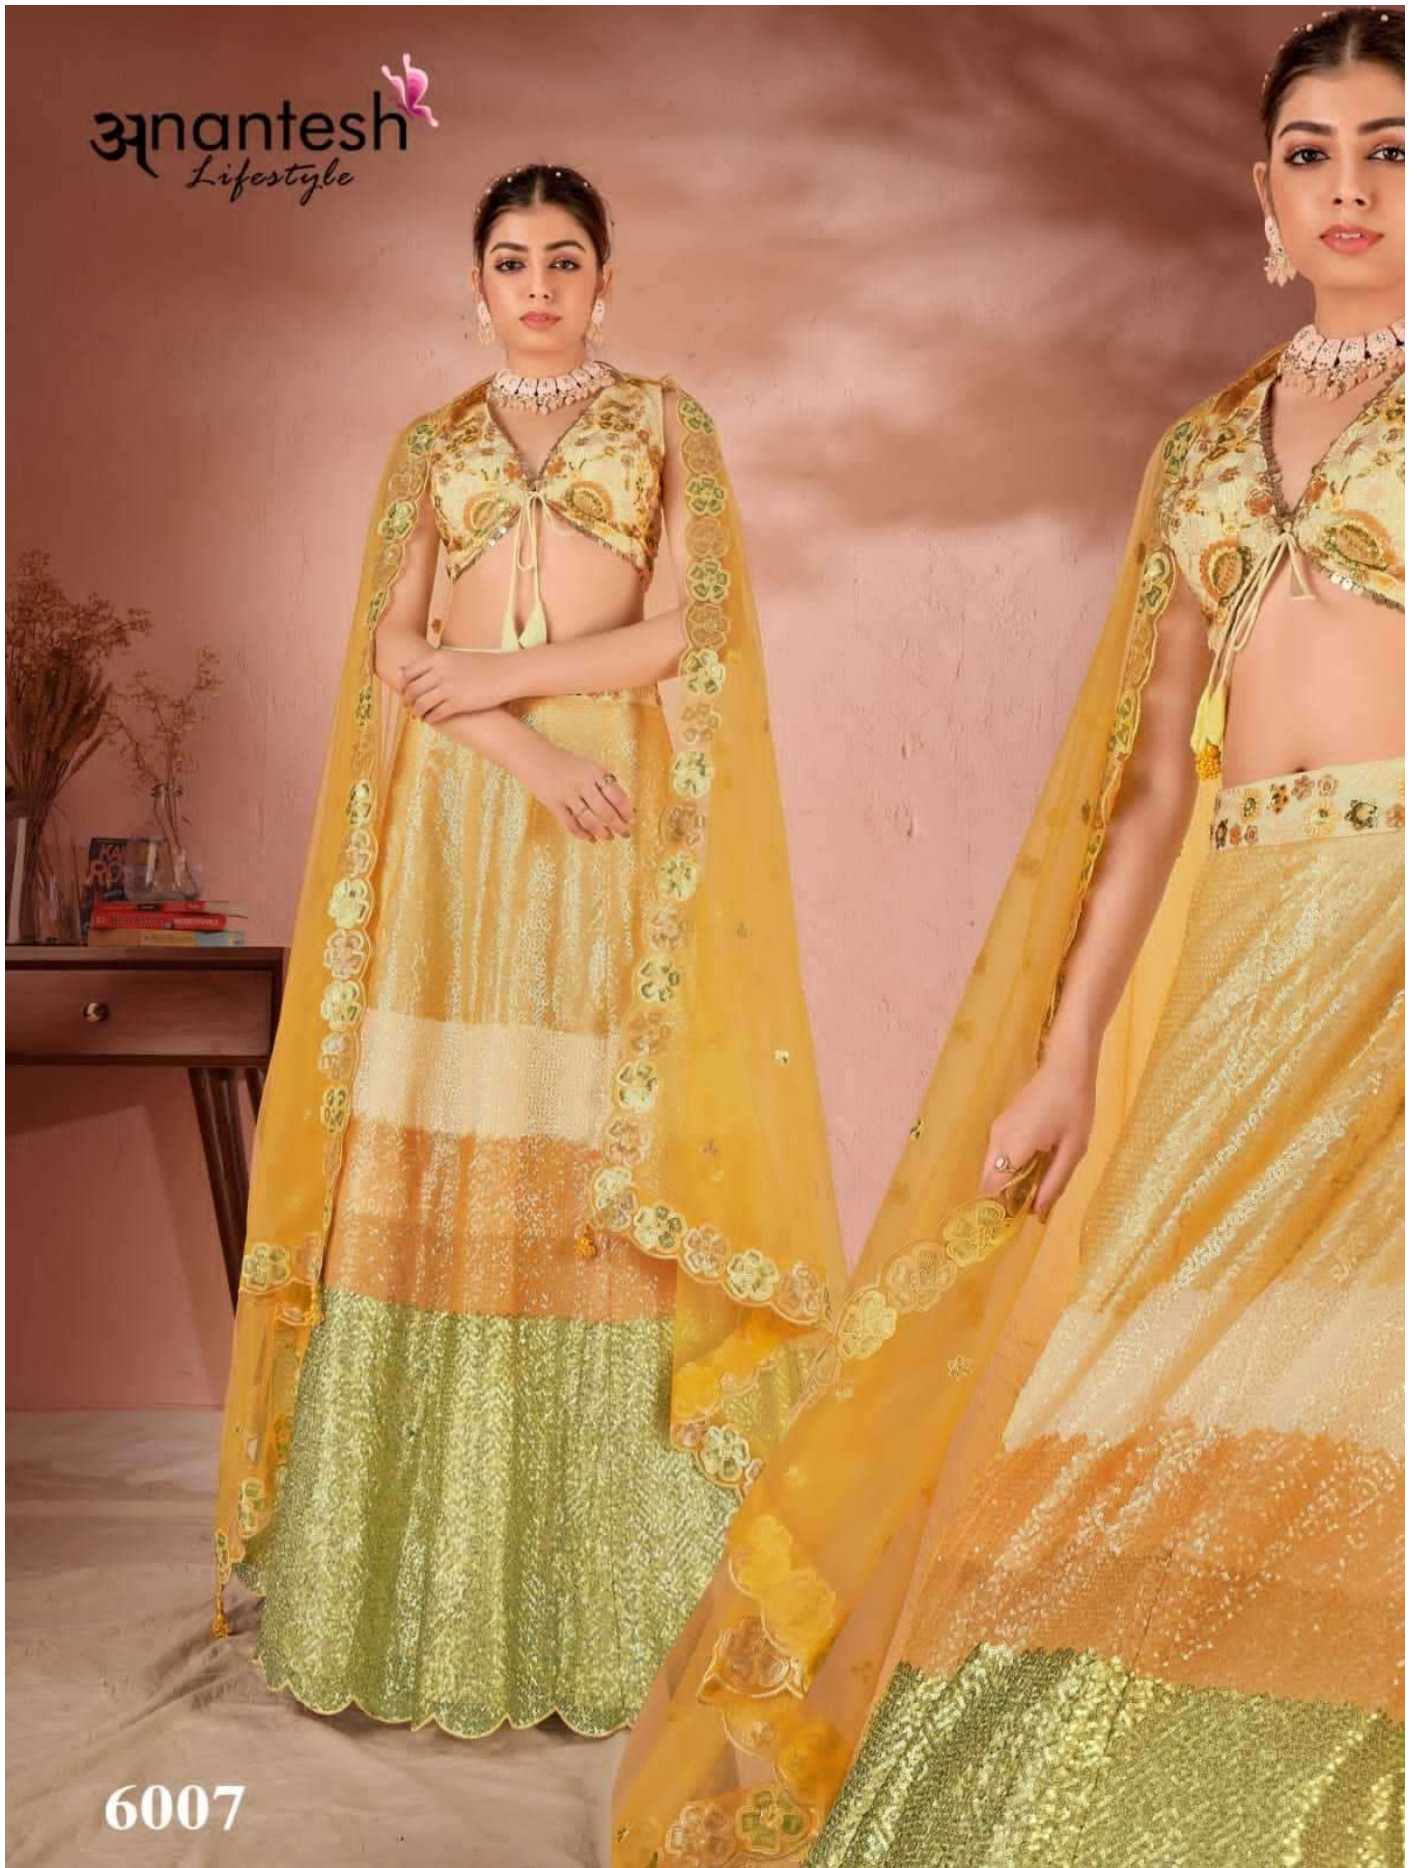

Anantesh
Lifestyle

6007

Anantesh
Lifestyle

6011

6010

Anantesh
Lifestyle

6009

6009

6007

6008

6009

6010

6011

| D.no. | Main Color | Lehenga fabric | Blouse fabric | Dupatta fabric | Size (semi stitched) | WORK DETAILS | PRICE |
|----------------------|-----------------------|------------------|------------------|--------------------------------|------------------------|--|-------|
| 6007 | YELOW AND GREEN MULTI | PREMIUM NET | PREMIUM RAW SILK | NET | UPTO 42 BUST AND WAIST | PREMIUM SEQUANCE AND MULTI THREAD WORK | 5995 |
| 6008 | SEA GREEN | PREMIUM GEORGETT | PREMIUM GEORGETT | NET | UPTO 42 BUST AND WAIST | PREMIUM SEQUANCE AND MULTI THREAD WORK | 5495 |
| 6009 | BEIGE | PREMIUM GEORGETT | PREMIUM GEORGETT | ORGANZA WITH JEQUARD WORKBUTTI | UPTO 42 BUST AND WAIST | PREMIUM SEQUANCE AND MULTI THREAD WORK | 5495 |
| 6010 | OFF-WHITE | PREMIUM GEORGETT | PREMIUM GEORGETT | NET | UPTO 42 BUST AND WAIST | PREMIUM SEQUANCE AND MULTI THREAD WORK | 5495 |
| 6011 | QUEEN PISTA | PREMIUM GEORGETT | PREMIUM GEORGETT | ORGANZA WITH JEQUARD WORKBUTTI | UPTO 42 BUST AND WAIST | PREMIUM SEQUANCE AND MULTI THREAD WORK | 5495 |
| AVERAGE RATE- 5595/- | | | GST-12% | | | TOTAL AMOUNT -27975/- | |