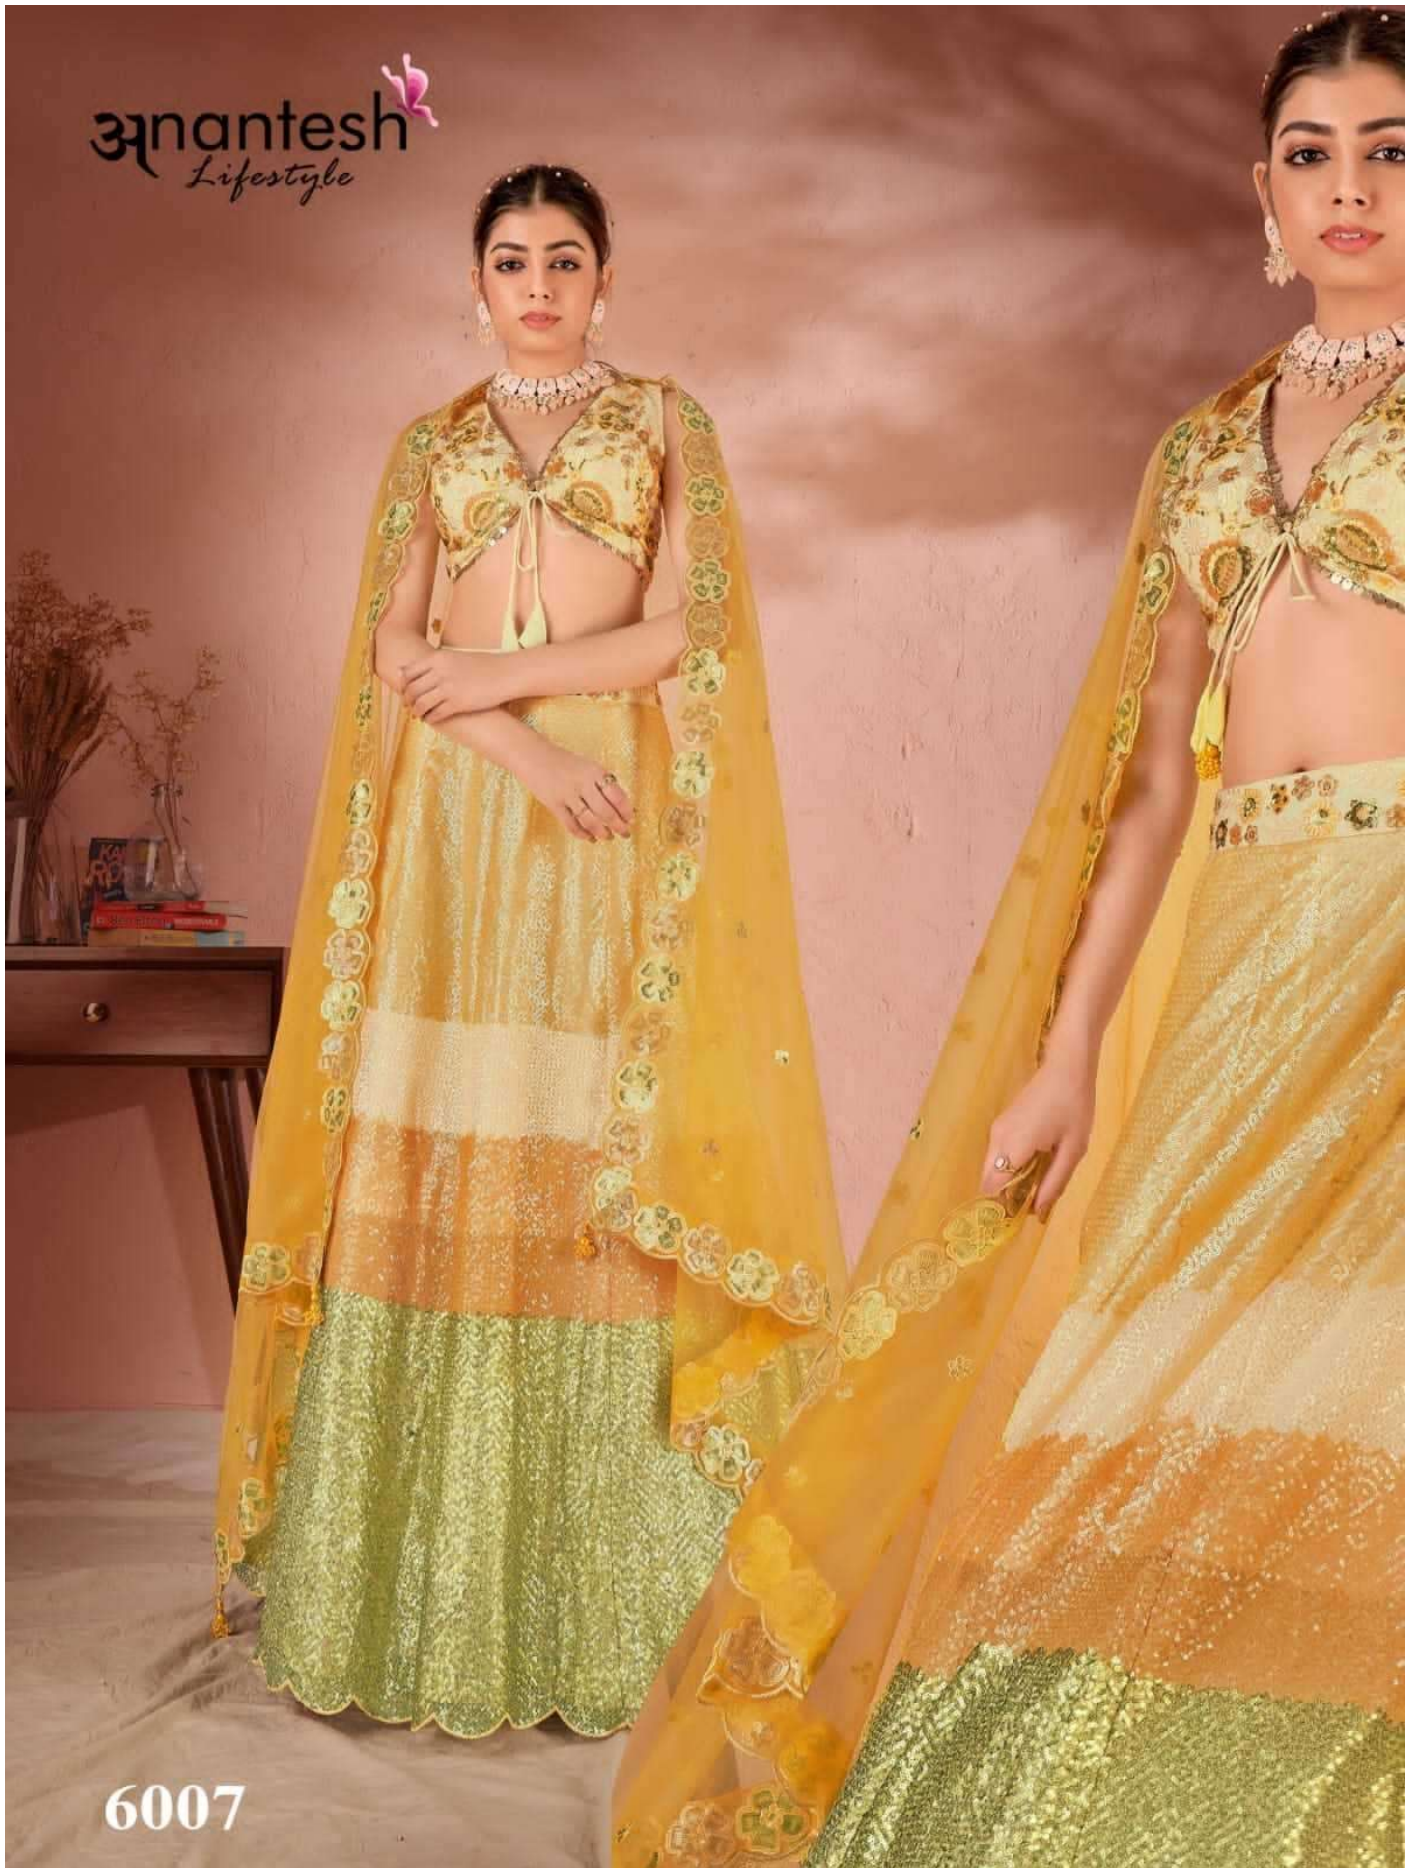

Anantesh  
Lifestyle

6007

Anantesh  
Lifestyle

6007

Anantesh  
Lifestyle

6011

Anantesh  
Lifestyle

6010

D.no.	Main Color	Lehenga fabric	Blouse fabric	Dupatta fabric	Size (semi stitched)	WORK DETAILS	PRICE
6007	YELOW AND GREEN MULTI	PREMIUM NET	PREMIUM RAW SILK	NET	UPTO 42 BUST AND WAIST	PREMIUM SEQUANCE AND MULTI THREAD WORK	5995
6008	SEA GREEN	PREMIUM GEORGETT	PREMIUM GEORGETT	NET	UPTO 42 BUST AND WAIST	PREMIUM SEQUANCE AND MULTI THREAD WORK	5495
6009	BEIGE	PREMIUM GEORGETT	PREMIUM GEORGETT	ORGANZA WITH JEQUARD WORKBUITI	UPTO 42 BUST AND WAIST	PREMIUM SEQUANCE AND MULTI THREAD WORK	5495
6010	OFF-WHITE	PREMIUM GEORGETT	PREMIUM GEORGETT	NET	UPTO 42 BUST AND WAIST	PREMIUM SEQUANCE AND MULTI THREAD WORK	5495
6011	QUEEN PISTA	PREMIUM GEORGETT	PREMIUM GEORGETT	ORGANZA WITH JEQUARD WORKBUITI	UPTO 42 BUST AND WAIST	PREMIUM SEQUANCE AND MULTI THREAD WORK	5495
AVERAGE RATE- 5595/-			GST-12%		TOTAL AMOUNT -27975/-		