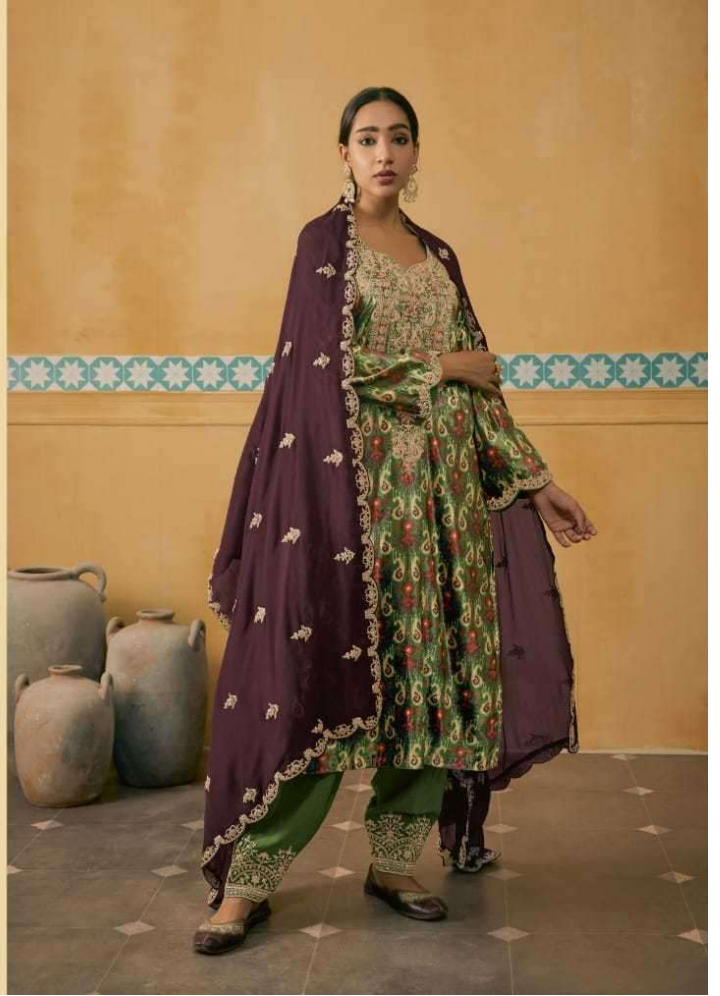

Sofiqi

20040