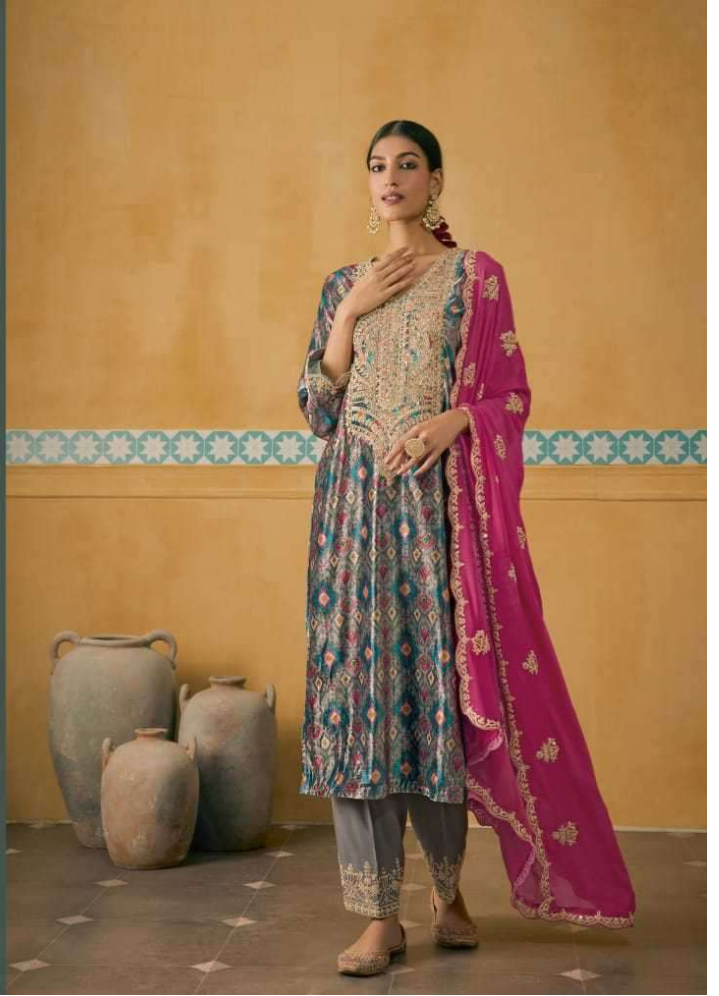

Sohni

S 0 0 4 6