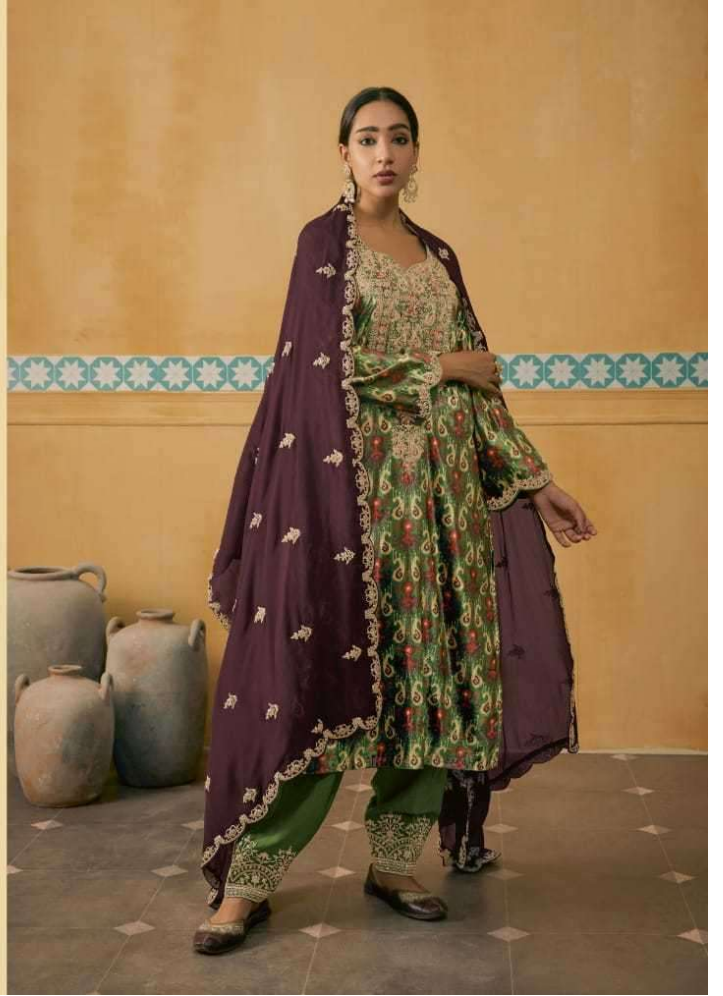

Sofiqi

20040