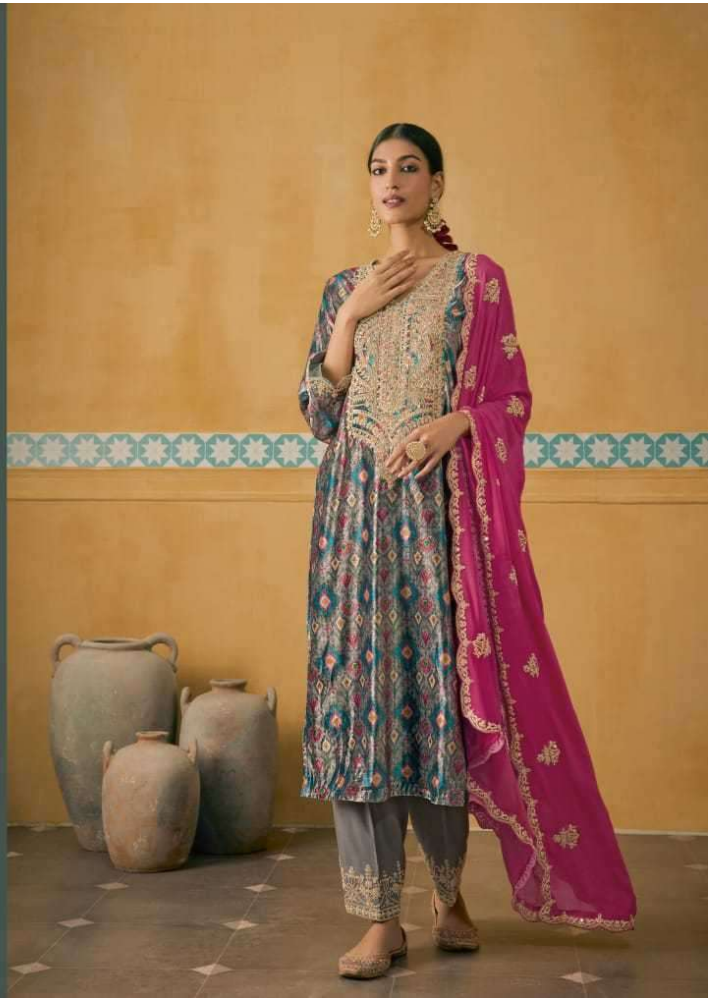

Sohni

S 0 0 4 6