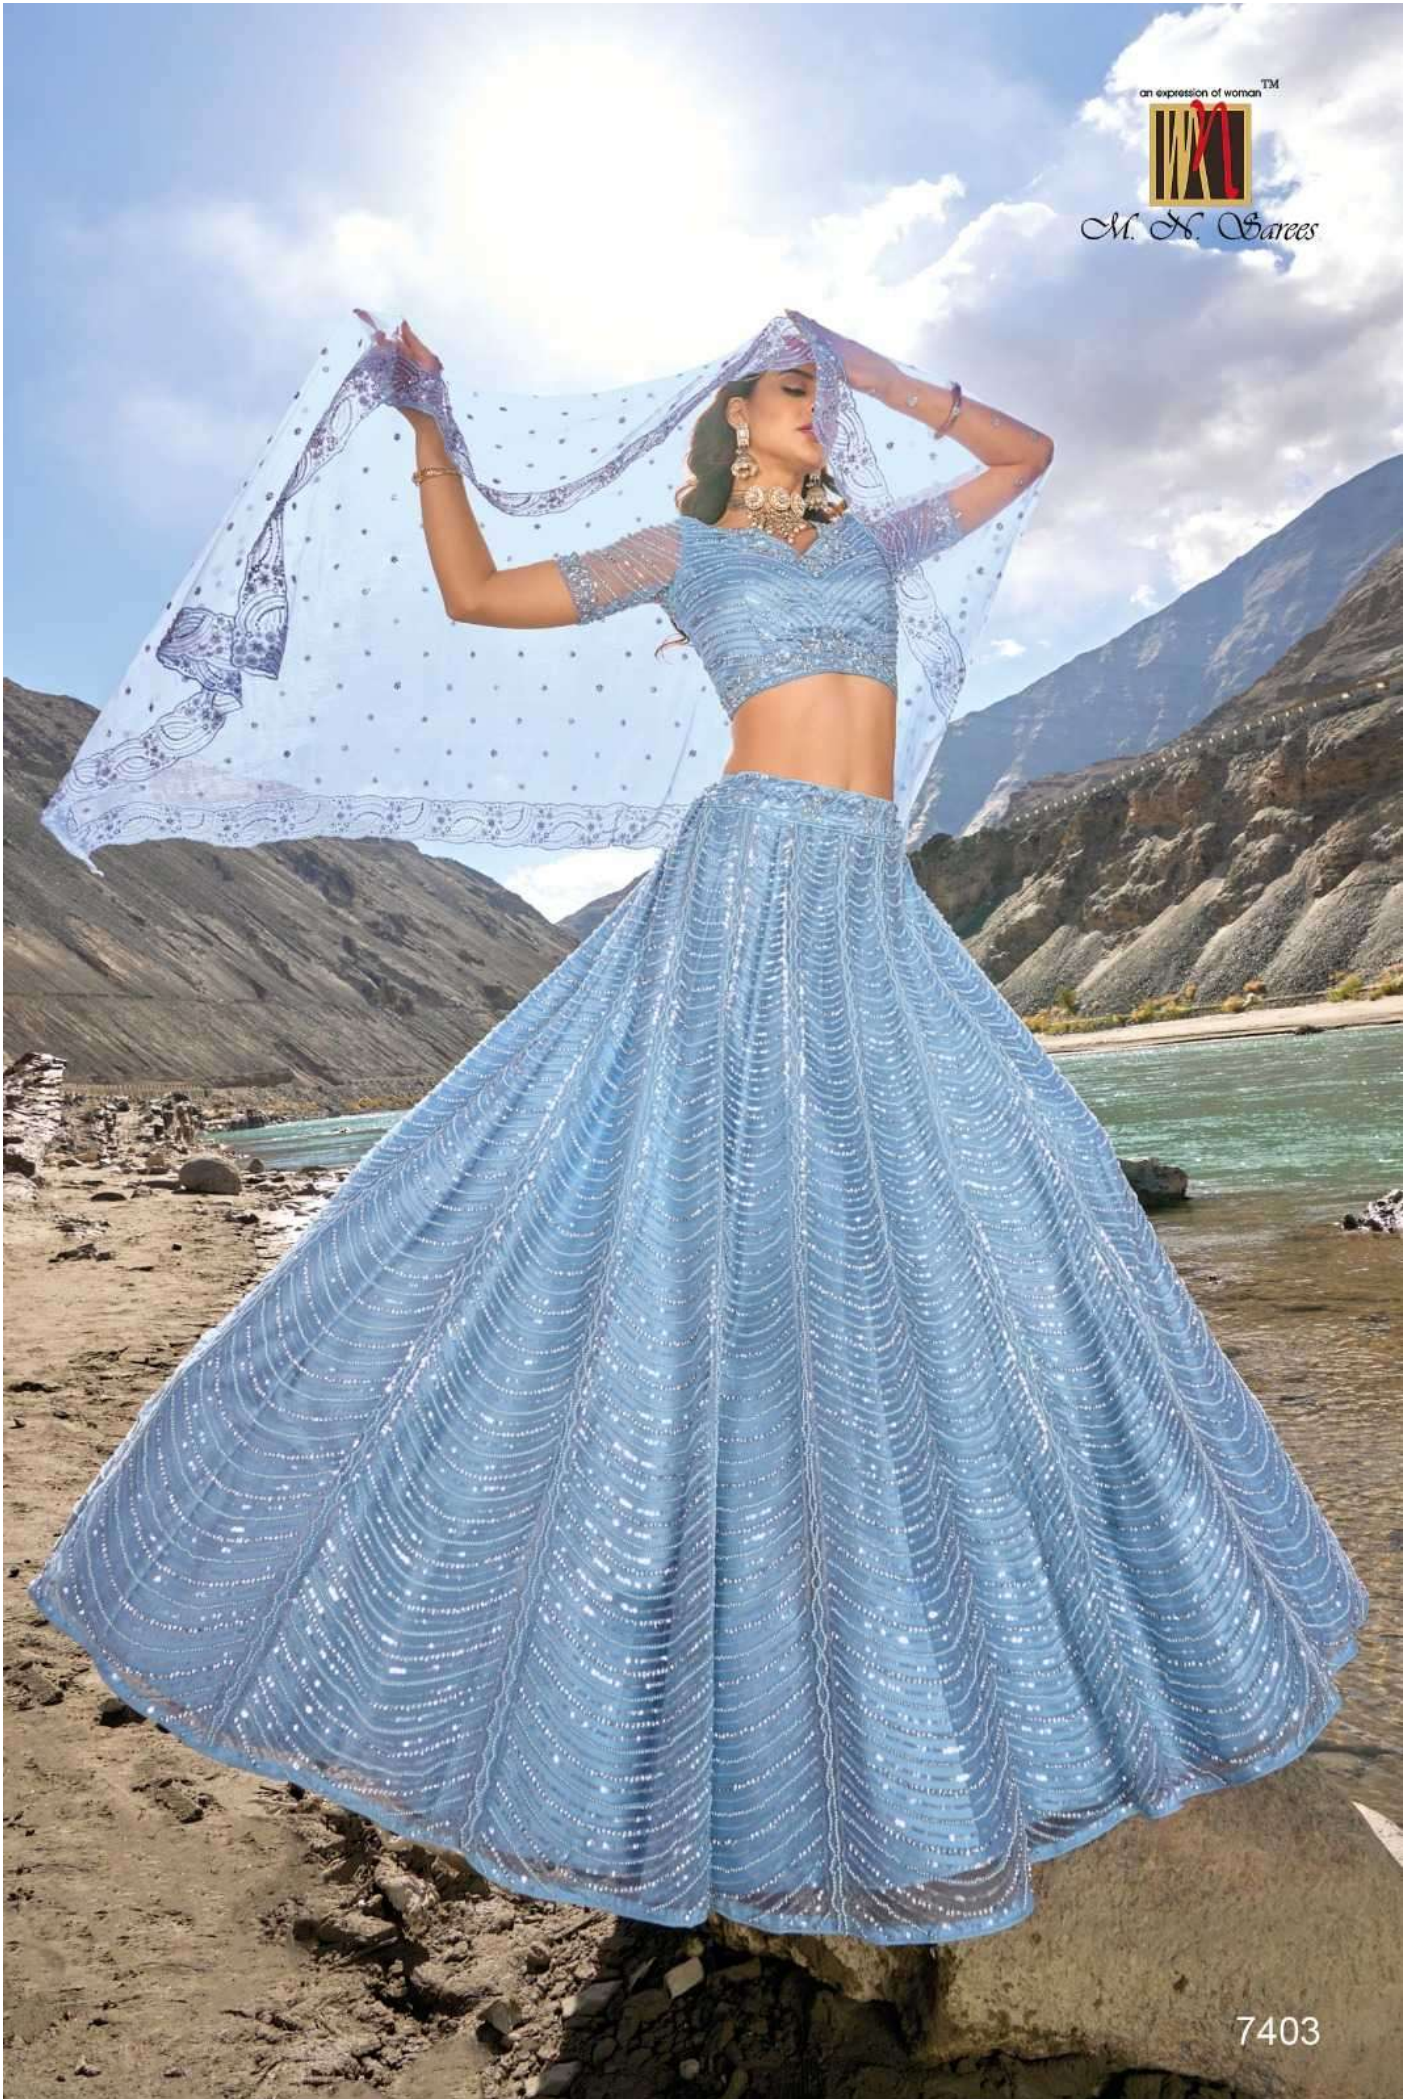

an expression of woman™

M. N. Sarves

7403