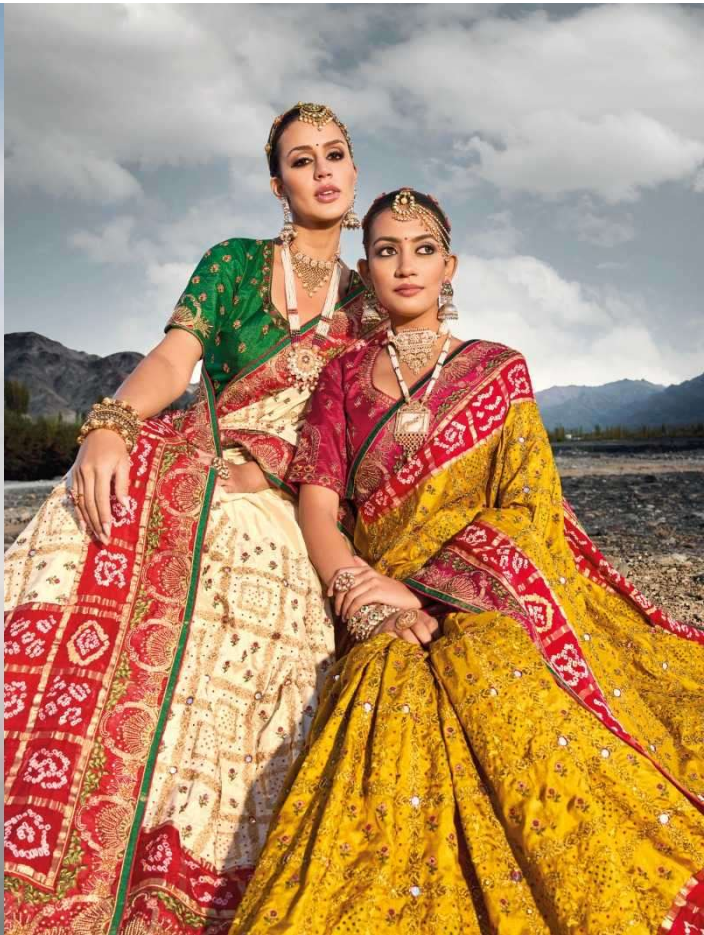

an expression of woman™

*M. N. Sarves*

MN - 7304

an expression of woman™

*M. N. Sarees*

MN - 7303

THIS PRETTY *Thought*  
Real beauty is the by-product of wisdom.

MN - 7303

M. N. Khanna  
MN - 7302

MN - 7302

fashionable as the sky, as the street **GLAMOUR** *Elegance*

MN - 7301

  
M. N. Chatterjee

an expression of woman™

*M. N. Sarees*

MN - 7301

# कच्छी बंधेज

D.NO.	DESCRIPTION	BLOUSE	M.N.
7301	MAROON PURE GAJJI BANDHEJ SATTIN	REAL SILK	7250
7302	CREAM PURE GAJJI BANDHEJ SATTIN	ITALIAN SILK	8250
7303	ROYAL BLUE PURE GAJJI BANDHEJ SATTIN	REAL SILK	7250
7304	MUSTARD PURE GAJJI BANDHEJ SATTIN	RUSSIAN SILK	8250