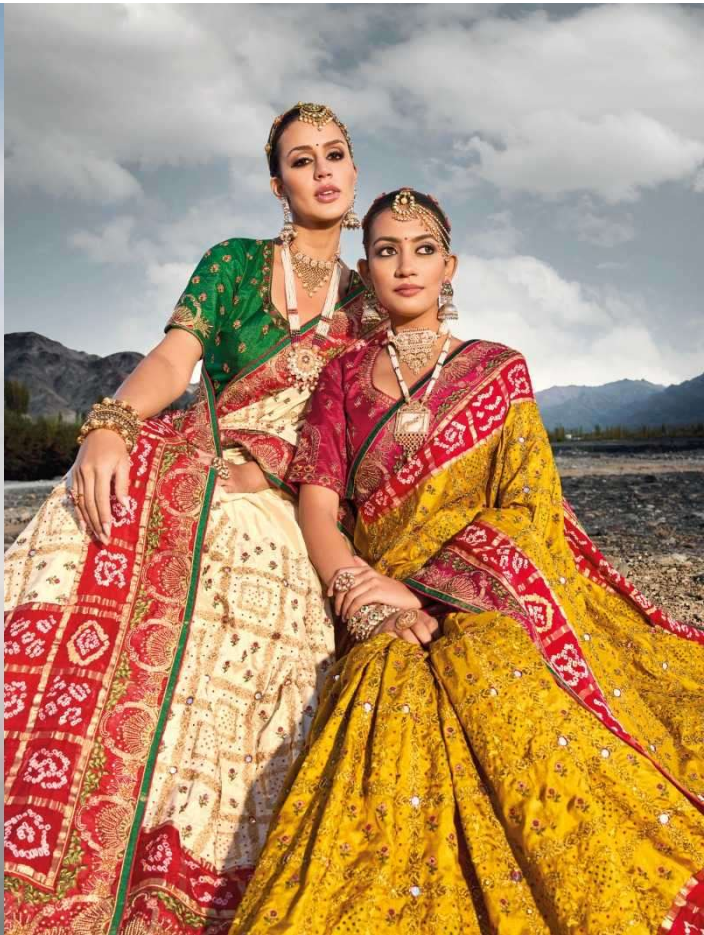

an expression of woman™

M. N. Sarves

MN - 7304

an expression of woman™

M. N. Sarees

MN - 7303

THIS PRETTY *Thought*
Real beauty is the by-product of a smile

MN - 7303

M. N. Khanna
MN - 7302

MN - 7302

fashionable as the sky, as the street **GLAMOUR** *Elegance*

MN - 7301

M. N. Chatterjee

an expression of woman™

M. N. Sarees

MN - 7301

कच्छी बंधेज

D.NO.	DESCRIPTION	BLOUSE	M.N.
7301	MAROON PURE GAJJI BANDHEJ SATTIN	REAL SILK	7250
7302	CREAM PURE GAJJI BANDHEJ SATTIN	ITALIAN SILK	8250
7303	ROYAL BLUE PURE GAJJI BANDHEJ SATTIN	REAL SILK	7250
7304	MUSTARD PURE GAJJI BANDHEJ SATTIN	RUSSIAN SILK	8250