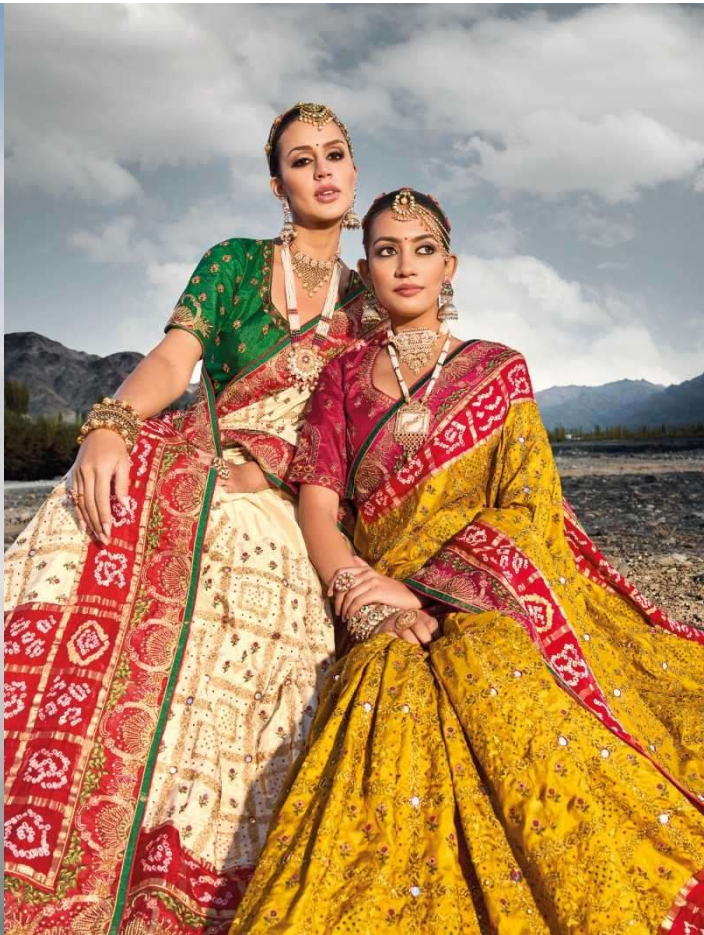

an expression of woman™

M. N. Sarves

MN - 7304

an expression of woman™

M. N. Sarees

MN - 7303

THIS PRETTY *Thought*
Real beauty is the by-product of wisdom.

MN - 7303

M. N. Khanna
MN - 7302

MN - 7302

fashionable as the sky, as the street **GLAMOUR** *Elegance*

MN - 7301

M. N. Chatterjee

an expression of woman™

M. N. Sarees

MN - 7301

कच्छी बंधेज

D.NO.	DESCRIPTION	BLOUSE	M.N.
7301	MAROON PURE GAJJI BANDHEJ SATTIN	REAL SILK	7250
7302	CREAM PURE GAJJI BANDHEJ SATTIN	ITALIAN SILK	8250
7303	ROYAL BLUE PURE GAJJI BANDHEJ SATTIN	REAL SILK	7250
7304	MUSTARD PURE GAJJI BANDHEJ SATTIN	RUSSIAN SILK	8250