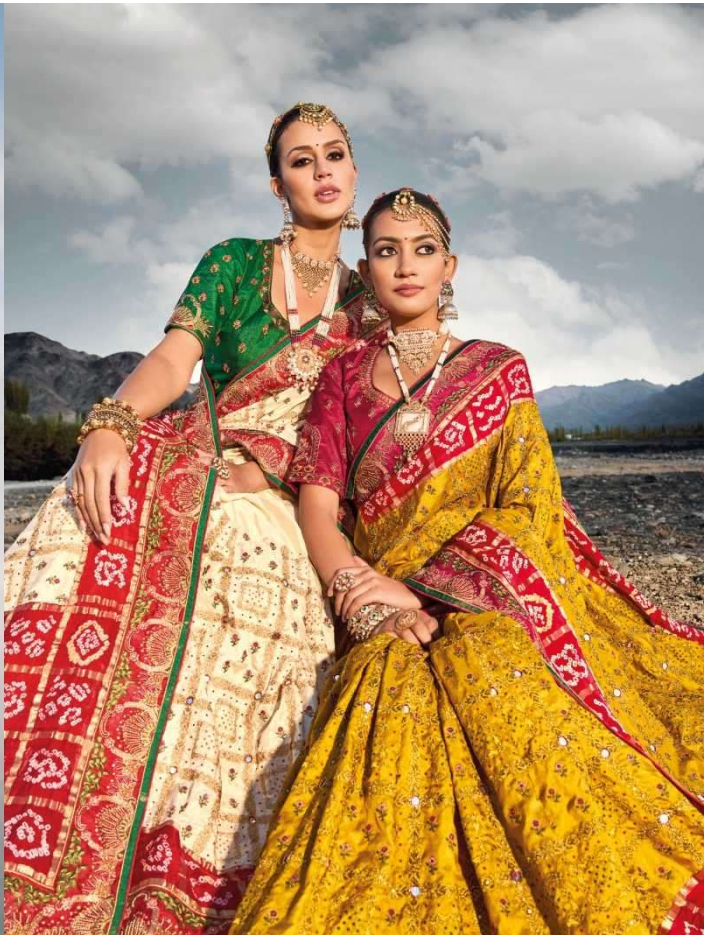

an expression of woman™

M. N. Sarves

MN - 7304

an expression of woman™

M. N. Sarees

MN - 7303

THIS PRETTY *Thought*
Real beauty is the by-product of courage

MN - 7303

M. N. Khanna
MN - 7302

MN - 7302

fashionable as the sky, as the street **GLAMOUR** *Elegance*

MN - 7301

M. N. Chatterjee

an expression of woman™

M. N. Sarees

MN - 7301

कच्छी बंधेज

D.NO.	DESCRIPTION	BLOUSE	M.N.
7301	MAROON PURE GAJJI BANDHEJ SATTIN	REAL SILK	7250
7302	CREAM PURE GAJJI BANDHEJ SATTIN	ITALIAN SILK	8250
7303	ROYAL BLUE PURE GAJJI BANDHEJ SATTIN	REAL SILK	7250
7304	MUSTARD PURE GAJJI BANDHEJ SATTIN	RUSSIAN SILK	8250