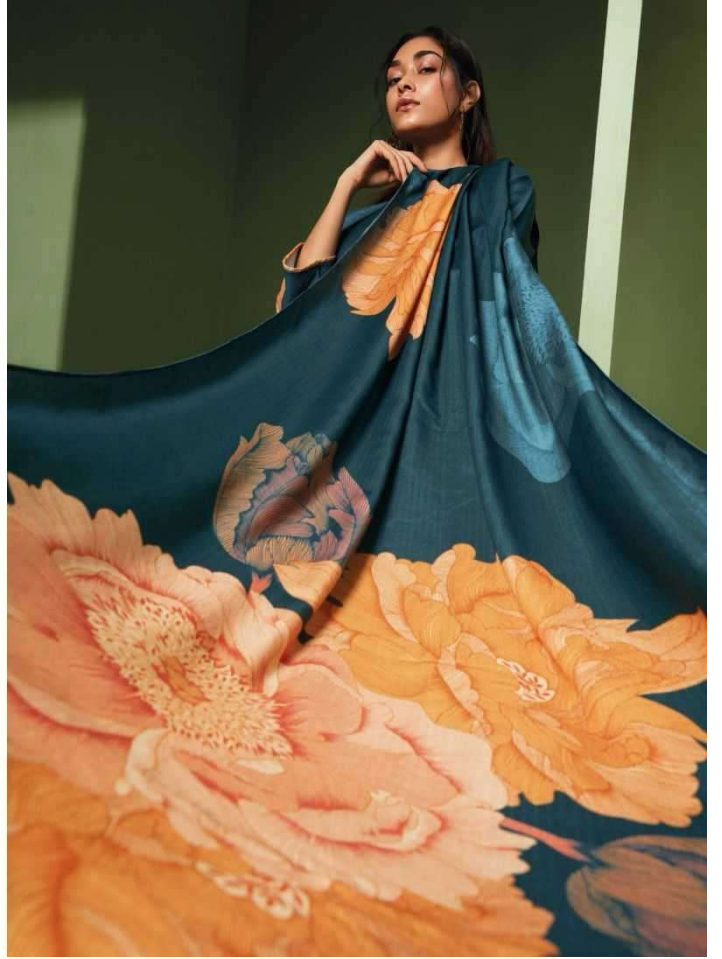

SHINING

Ganga®

C1614

Ganga®

C1615

Ganga®

C1616

PRODUCT NAME	SHINING
D.NO.	C1611 TO C1616
DESCRIPTION	<p>TOP PREMIUM WOOL PASHMINA DIGITAL PRINTED WITH EMBROIDERY AND HAND WORK WITH EXTRA SLEEVE (3.15 CUT)</p> <p>BOTTOM PREMIUM WOOL PASHMINA SOLID COLOUR</p> <p>DUPATTA FINEST VISCOSE SHAWL PRINTED</p>
HSN CODE	540754
WHOLESALE PRICE	1640/- EACH+GST(EXTRA)