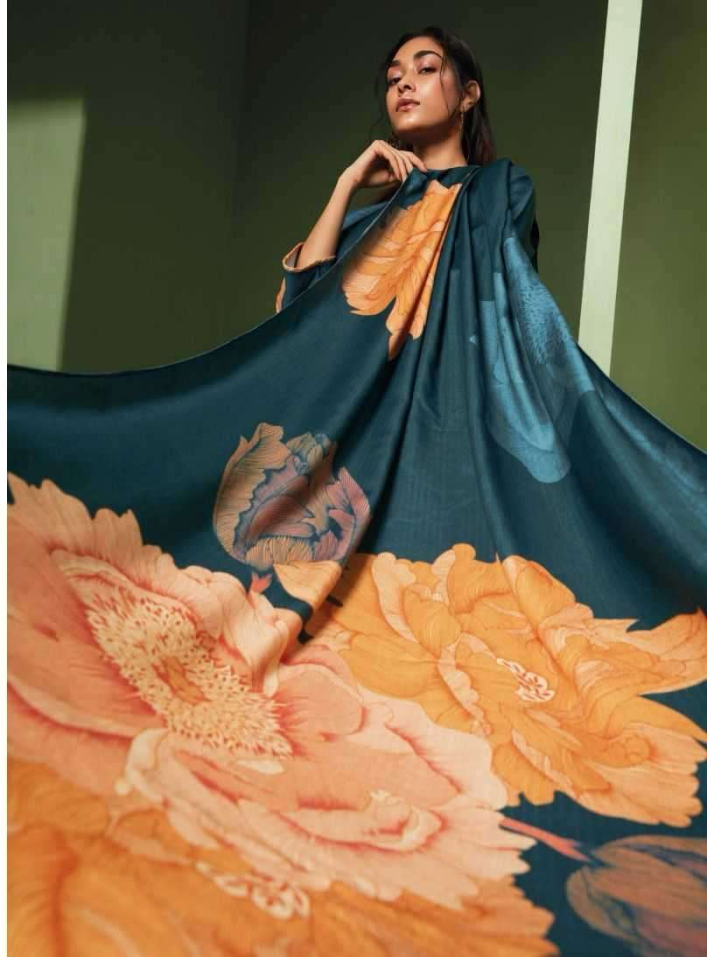

Ganga[®]

SHINING

Ganga®

Ganga®

C1613

Ganga®

C1612

Ganga[®]

SHINING

Ganga®

C1614

Ganga®

C1615

Ganga®

C1616

PRODUCT NAME	SHINING
D.NO.	C1611 TO C1616
DESCRIPTION	<p>TOP PREMIUM WOOL PASHMINA DIGITAL PRINTED WITH EMBROIDERY AND HAND WORK WITH EXTRA SLEEVE (3.15 CUT)</p> <p>BOTTOM PREMIUM WOOL PASHMINA SOLID COLOUR</p> <p>DUPATTA FINEST VISCOSE SHAWL PRINTED</p>
HSN CODE	540754
WHOLESALE PRICE	1640/- EACH+GST(EXTRA)