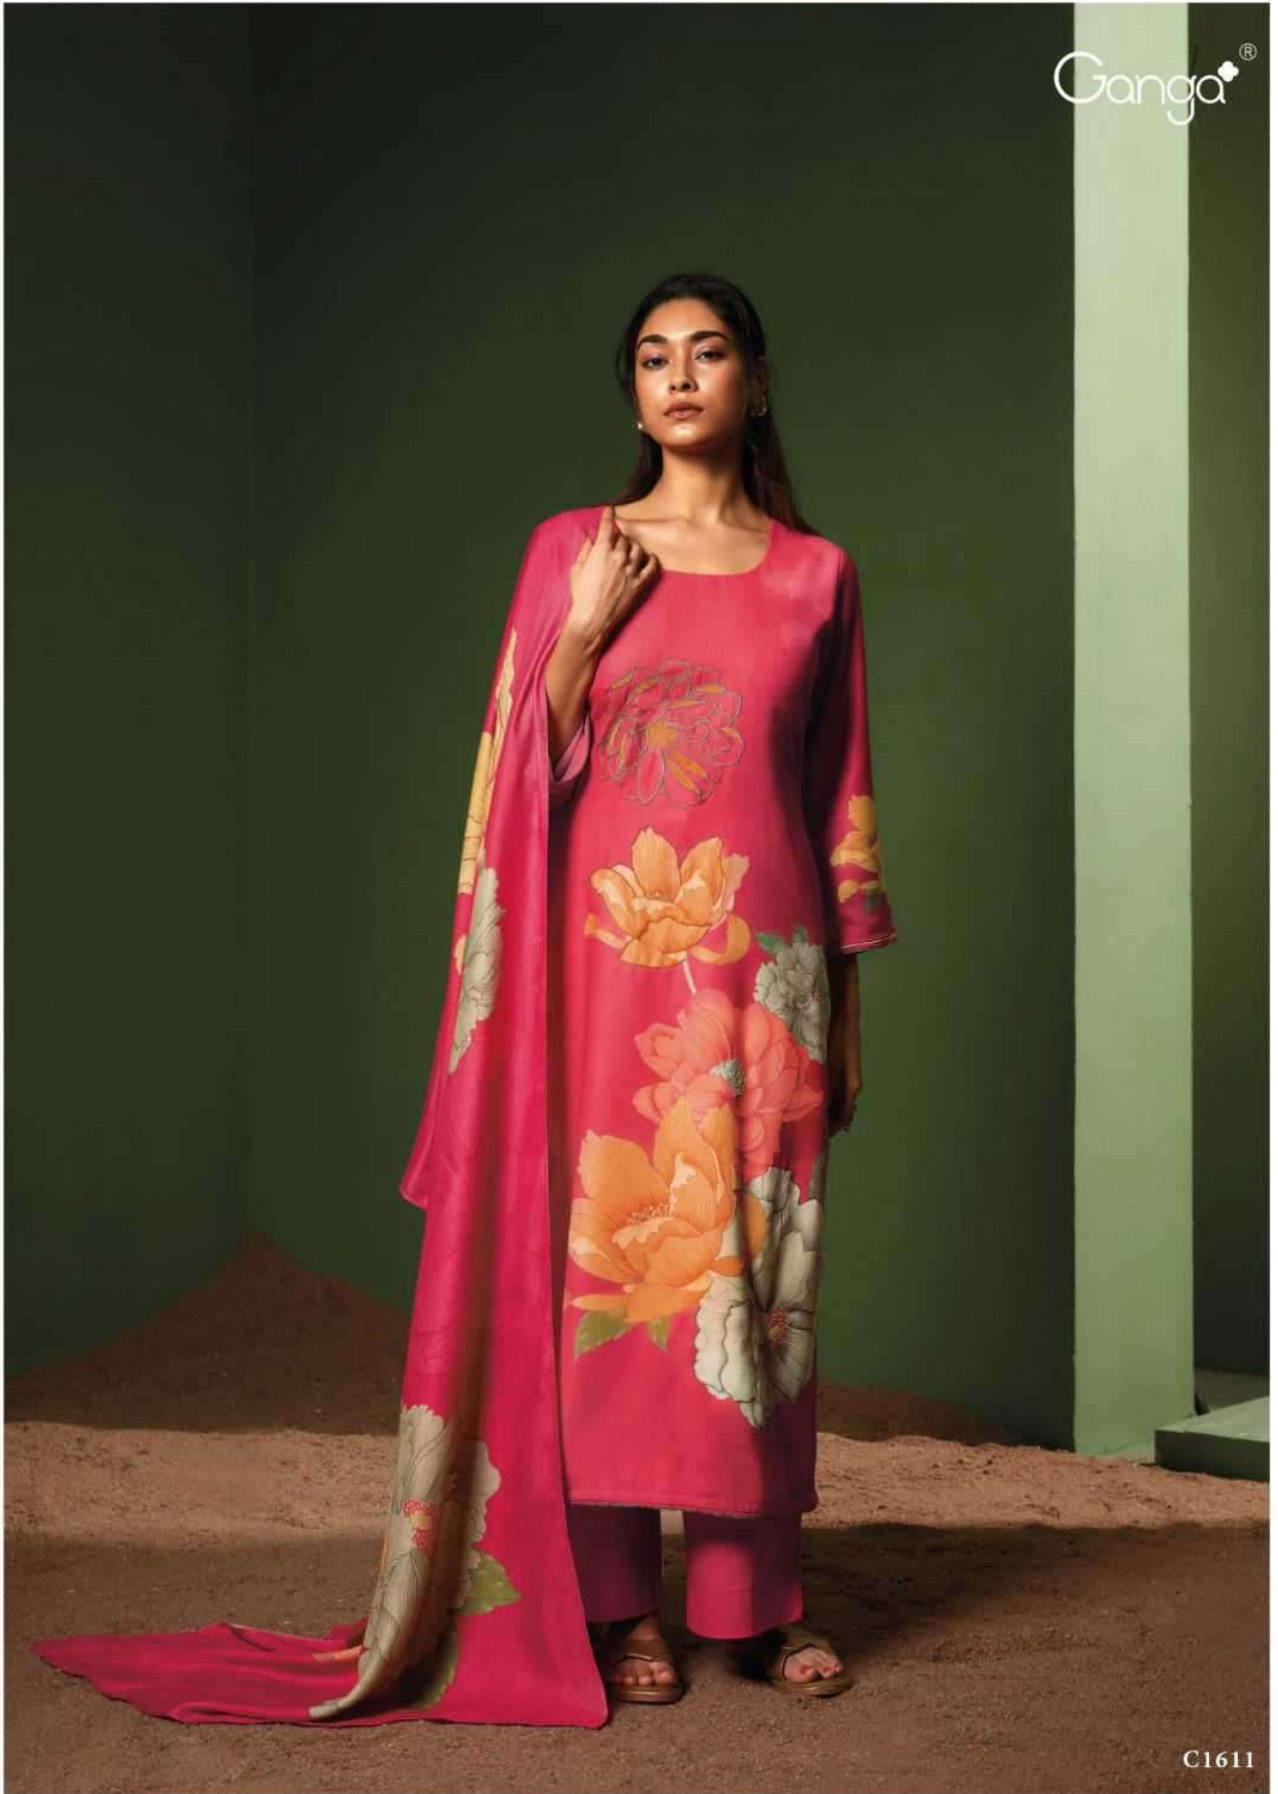

Ganga®

SHINING

Ganga®

Ganga®

C1613

Ganga®

C1612

Ganga®

SHINING

Ganga®

C1614

Ganga®

C1615

Ganga®

C1616

PRODUCT NAME	SHINING
D.NO.	C1611 TO C1616
DESCRIPTION	<p>TOP PREMIUM WOOL PASHMINA DIGITAL PRINTED WITH EMBROIDERY AND HAND WORK WITH EXTRA SLEEVE (3.15 CUT)</p> <p>BOTTOM PREMIUM WOOL PASHMINA SOLID COLOUR</p> <p>DUPATTA FINEST VISCOSE SHAWL PRINTED</p>
HSN CODE	540754
WHOLESALE PRICE	1640/- EACH+GST(EXTRA)