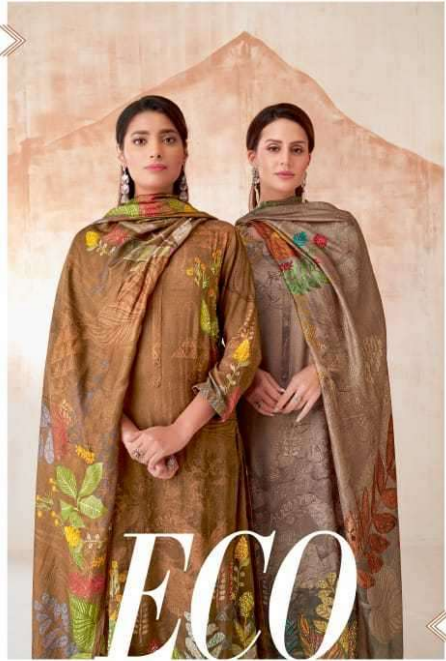

SARG®

All accessories are for shoot purpose only.