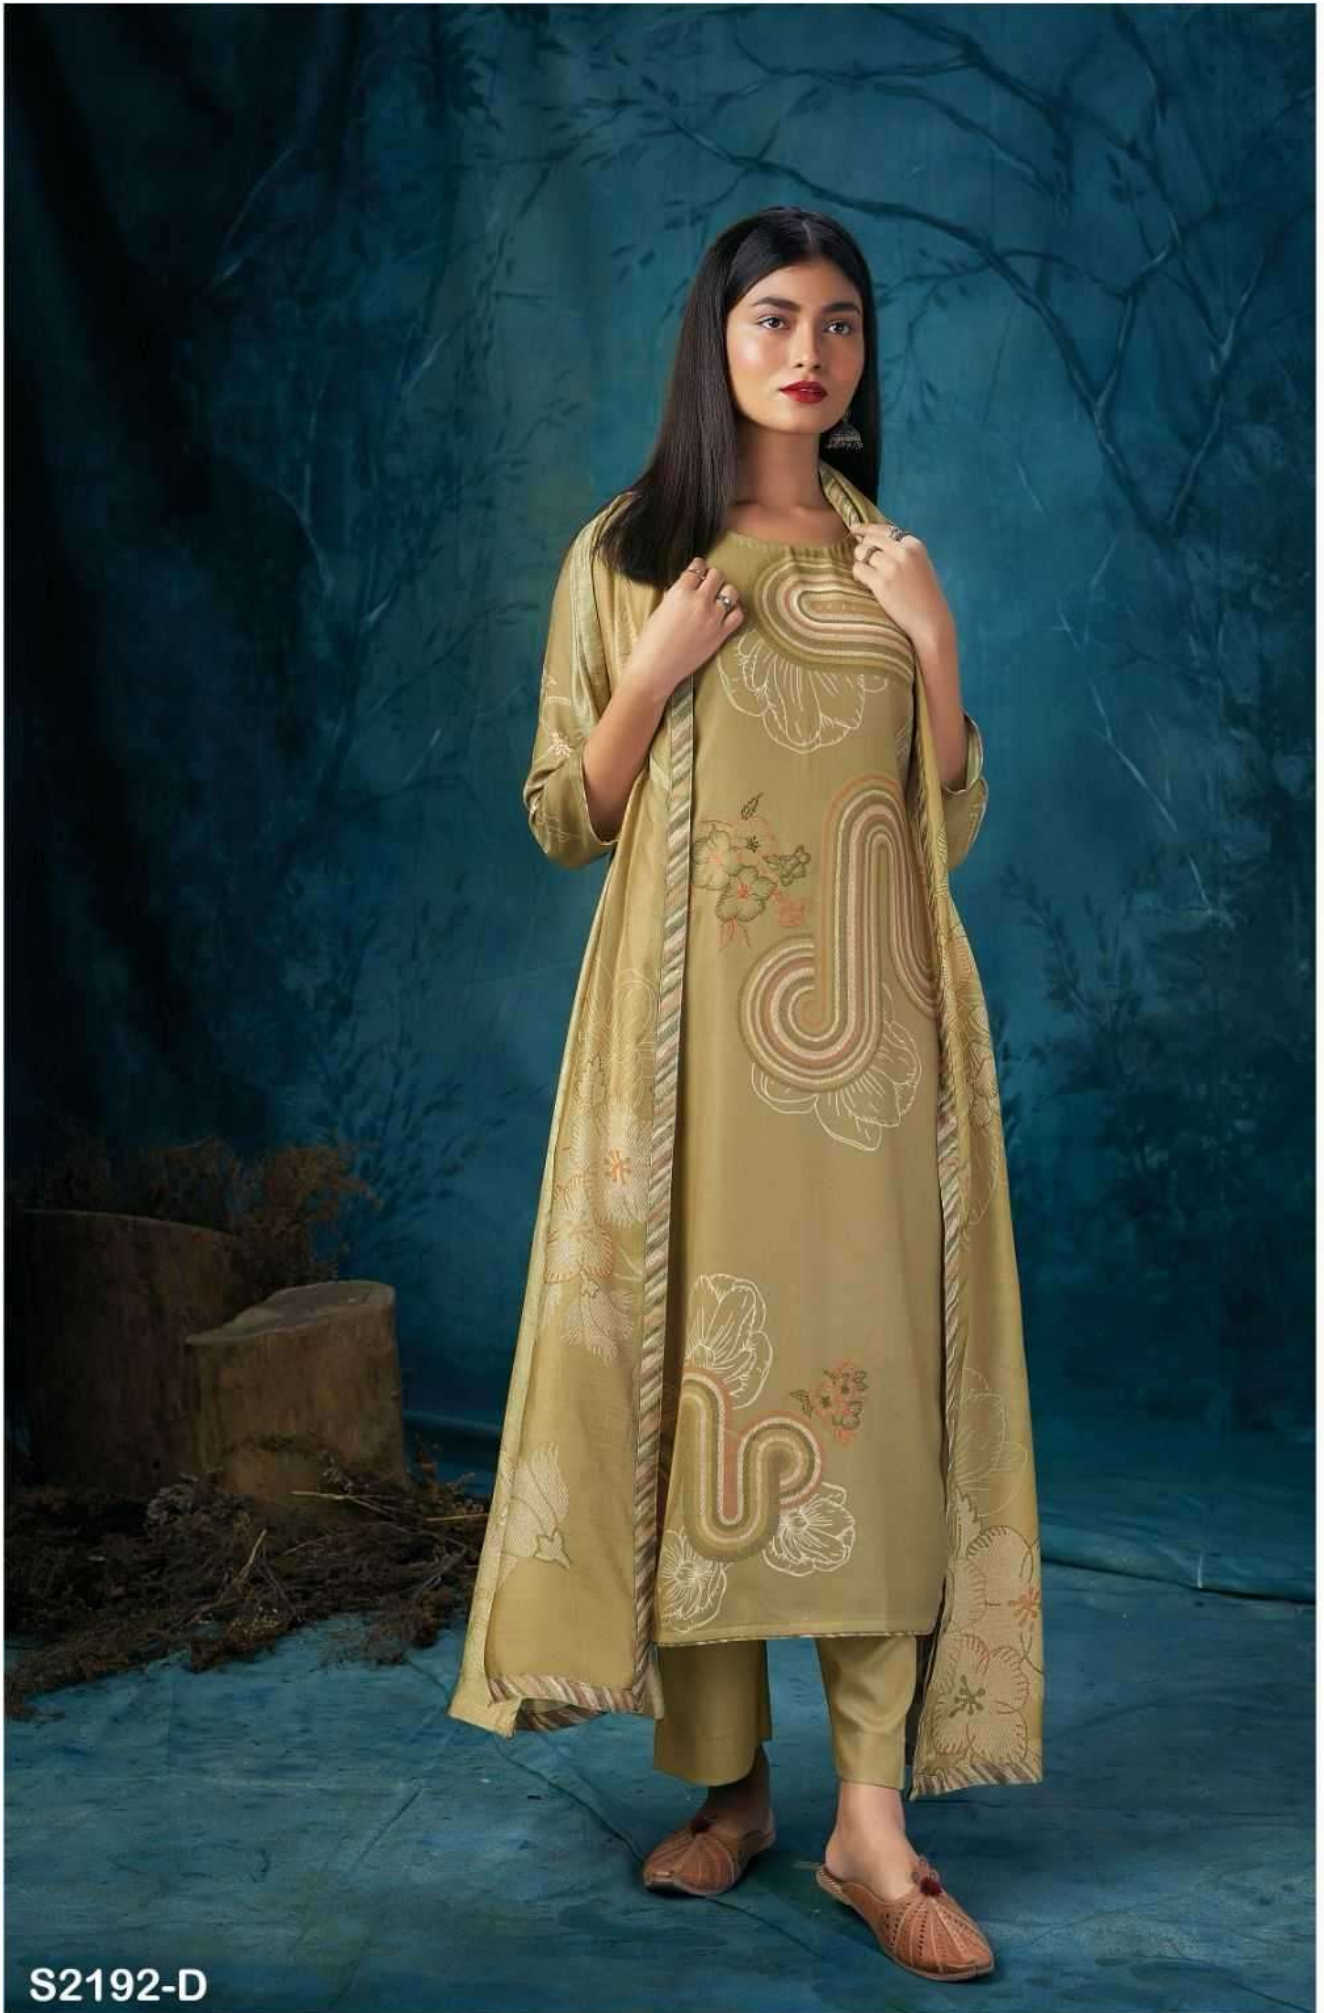

Ganga®
Olivette
S2192

Ganga®

Ganga®
Olivette
S2192

S2192-A

S2192-B

S2192-C

S2192-D

Ganga®
Olivette
S2192- A/B/C/D

PRODUCT NAME	OLIVETTE
D.NO.	S2192
DESCRIPTION	TOP PREMIUM WOOL PASHMINA DIGITAL PRINTED WITH EMBROIDERY BOTTOM PREMIUM WOOL PASHMINA SOLID COLOUR DUPATTA FINEST BEMBERG LAWN PRINTED WITH FOUR SIDE PRINTED LACE
HSN CODE	540754
WHOLESALE PRICE	1700/- EACH+GST(EXTRA)