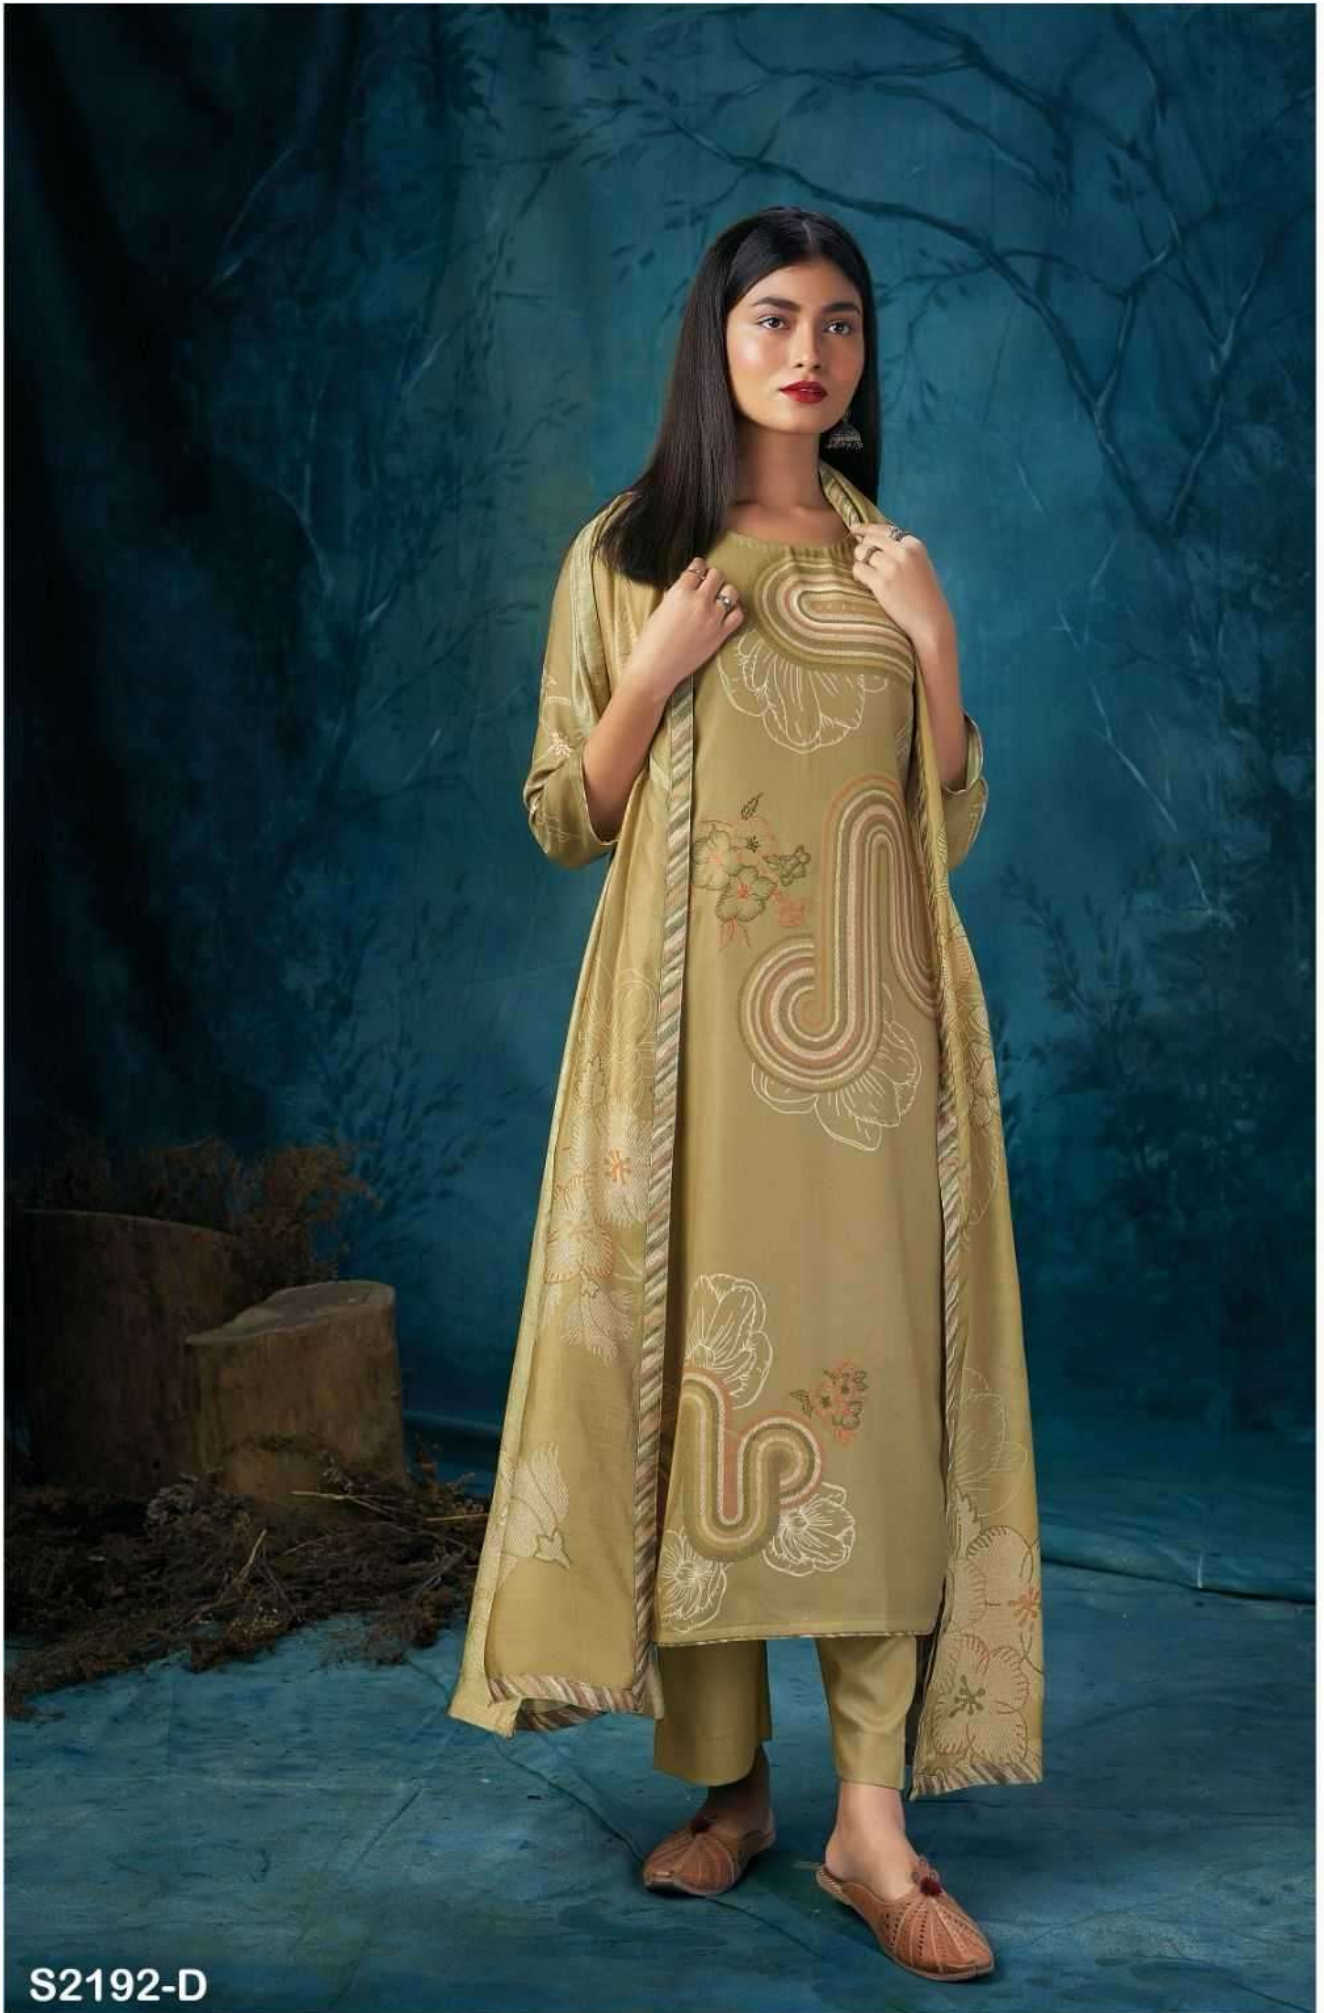

Ganga®
Olivette
S2192

Ganga®

Ganga®
Olivette
S2192

S2192-A

S2192-B

S2192-C

S2192-D

Ganga®
Olivette
S2192- A/B/C/D

S2192-B

PRODUCT NAME	OLIVETTE
D.NO.	S2192
DESCRIPTION	<p>TOP PREMIUM WOOL PASHMINA DIGITAL PRINTED WITH EMBROIDERY</p> <p>BOTTOM PREMIUM WOOL PASHMINA SOLID COLOUR</p> <p>DUPATTA FINEST BEMBERG LAWN PRINTED WITH FOUR SIDE PRINTED LACE</p>
HSN CODE	540754
WHOLESALE PRICE	1700/- EACH+GST(EXTRA)