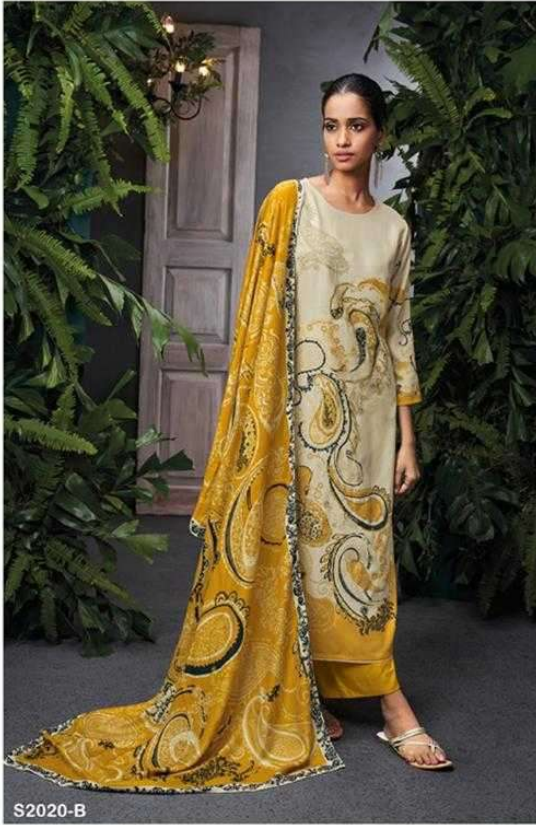

Ganga®

Kitura

S2020

Ganga®

Kitura

S2020

S2020-C

S2020-B

S2020-A

S2020-B

PRODUCT NAME	<i>KITURA</i>
D.NO.	S2020
DESCRIPTION	<p>TOP PREMIUM PURE PASHMINA DIGITAL PRINTED WITH EMBROIDERY AND HAND WORK WITH EXTRA SLEEVE (3.15 CUT)</p> <p>BOTTOM PREMIUM PURE PASHMINA SOLID COLOUR</p> <p>DUPATTA FINEST VISCOSE SHAWL PRINTED</p>
HSN CODE	540834
WHOLESALE PRICE	1855/- EACH+GST(EXTRA)