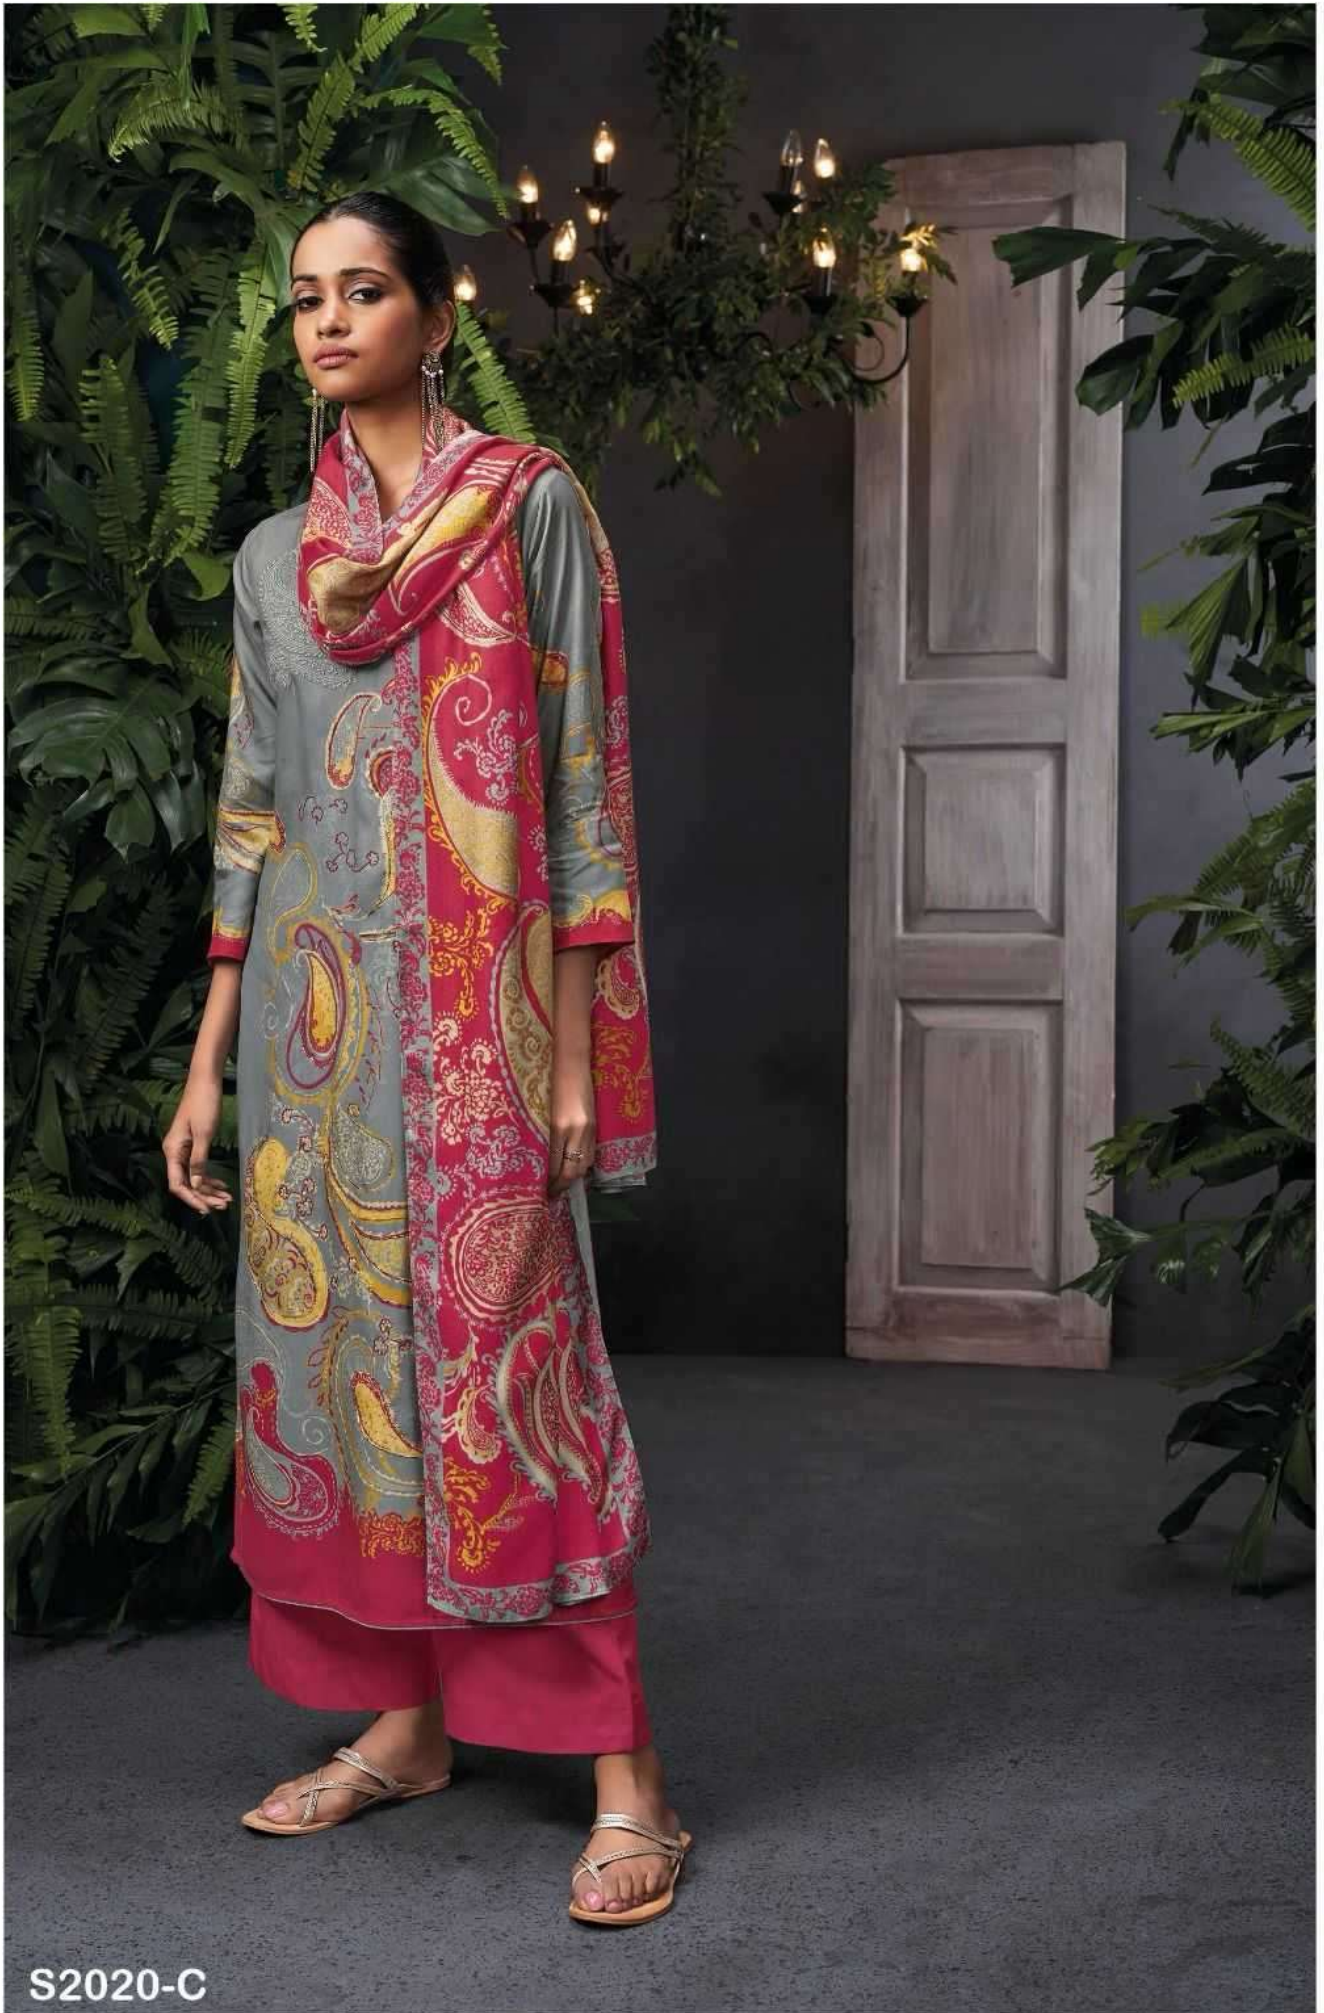

Ganga®

Kitura

S2020

Ganga®

Kitura

S2020

S2020-C

S2020-B

S2020-A

S2020-B

PRODUCT NAME	<i>KITURA</i>
D.NO.	S2020
DESCRIPTION	<p>TOP PREMIUM PURE PASHMINA DIGITAL PRINTED WITH EMBROIDERY AND HAND WORK WITH EXTRA SLEEVE (3.15 CUT)</p> <p>BOTTOM PREMIUM PURE PASHMINA SOLID COLOUR</p> <p>DUPATTA FINEST VISCOSE SHAWL PRINTED</p>
HSN CODE	540834
WHOLESALE PRICE	1855/- EACH+GST(EXTRA)