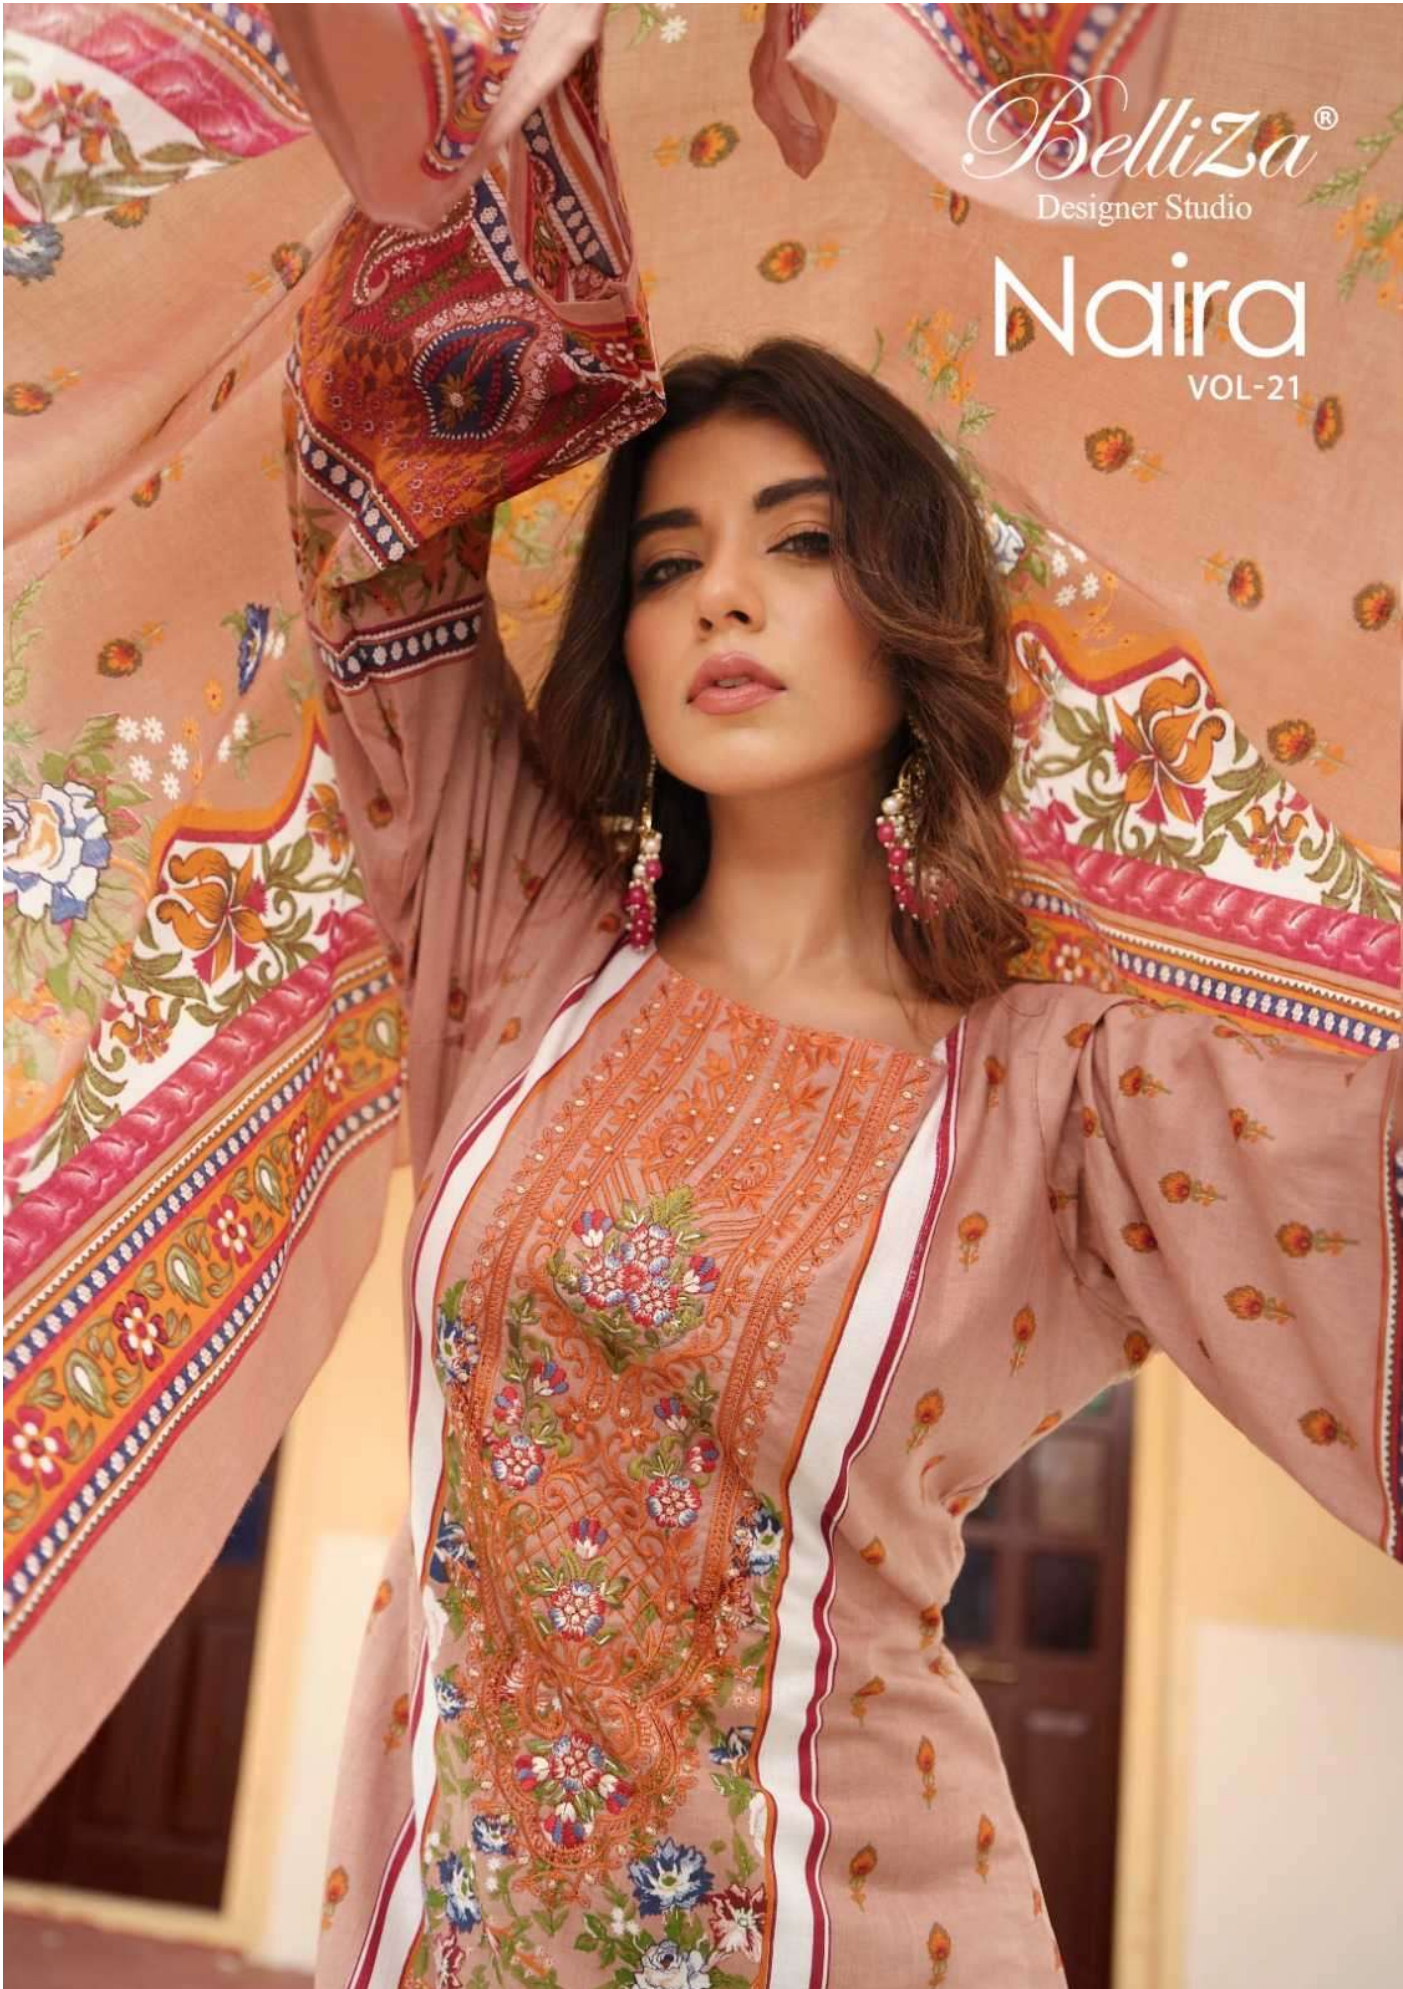

BelliZa®
Designer Studio

Naira
VOL-21