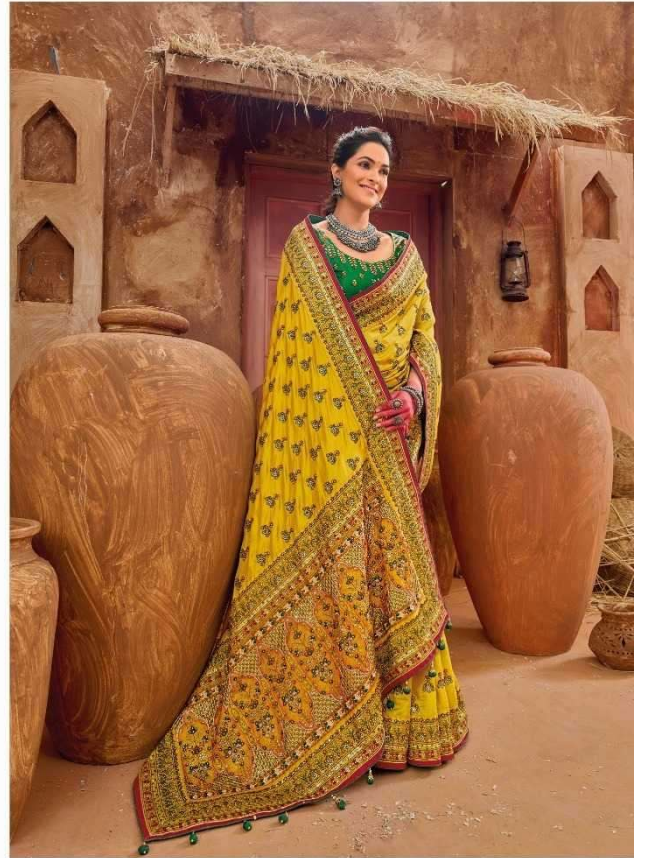

AN ASSOCIATE OF ™
M. S. Suresh