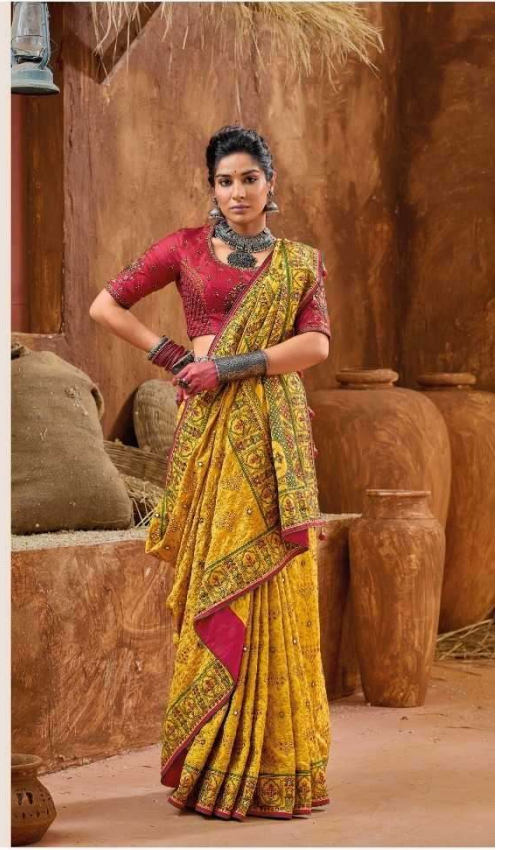

AN EXPERIENCE OF HERITAGE™

M. N. Sarees