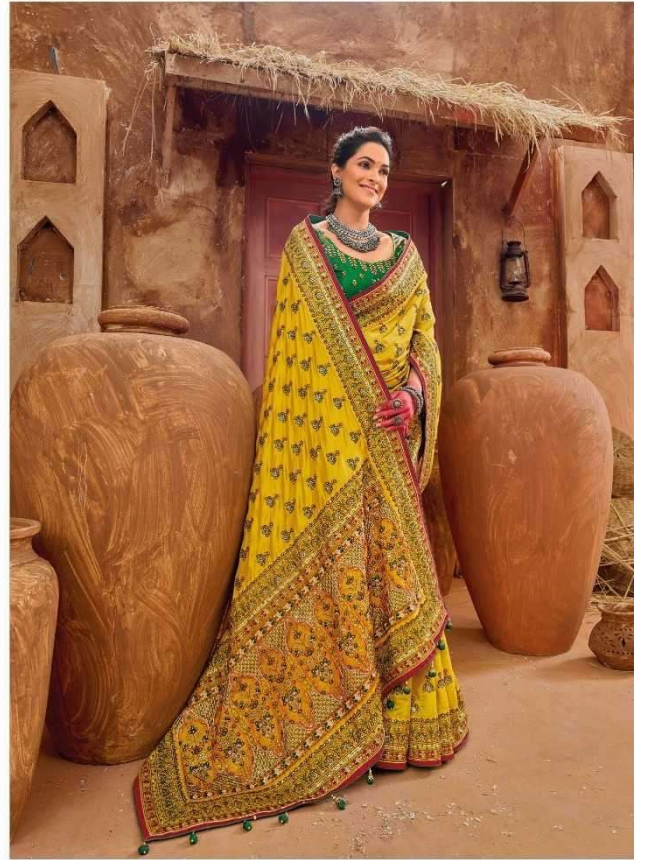

AN ASSOCIATE OF ™
M. S. Soares