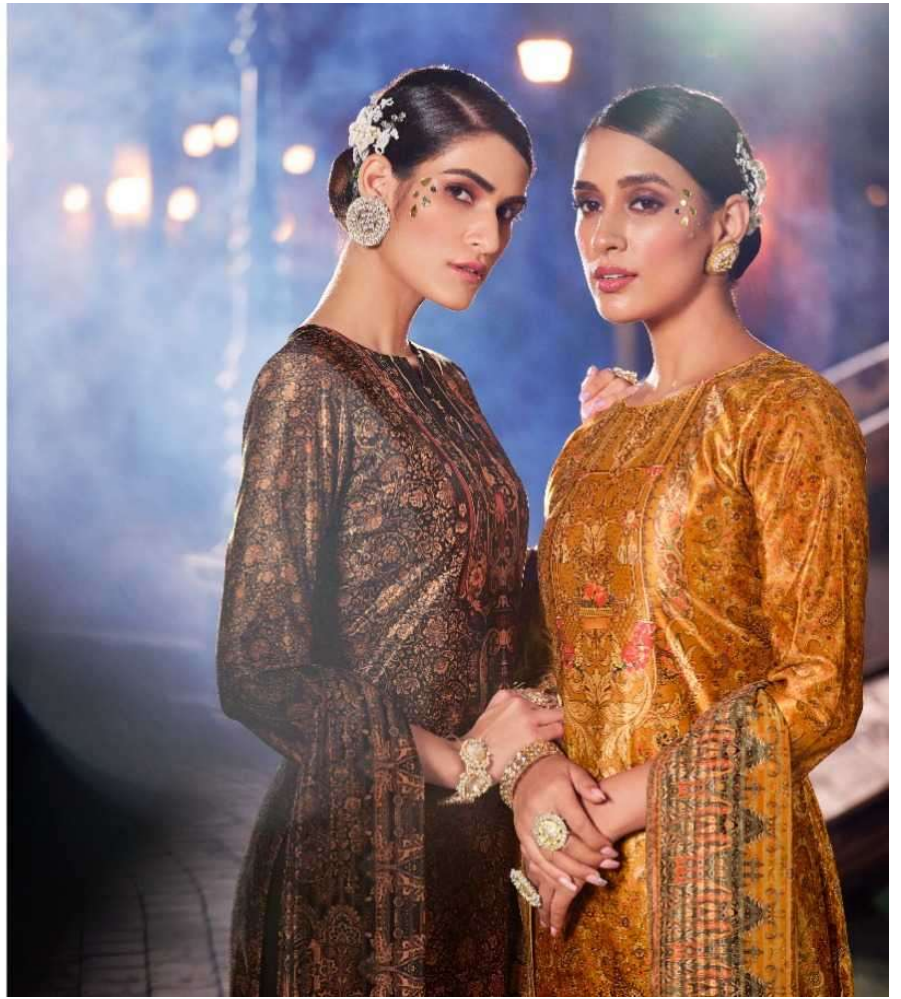

Belliza®
Designer Studio

CHARMING

DESIGNER STUDIO
DESIGNER STUDIO
DESIGNER STUDIO