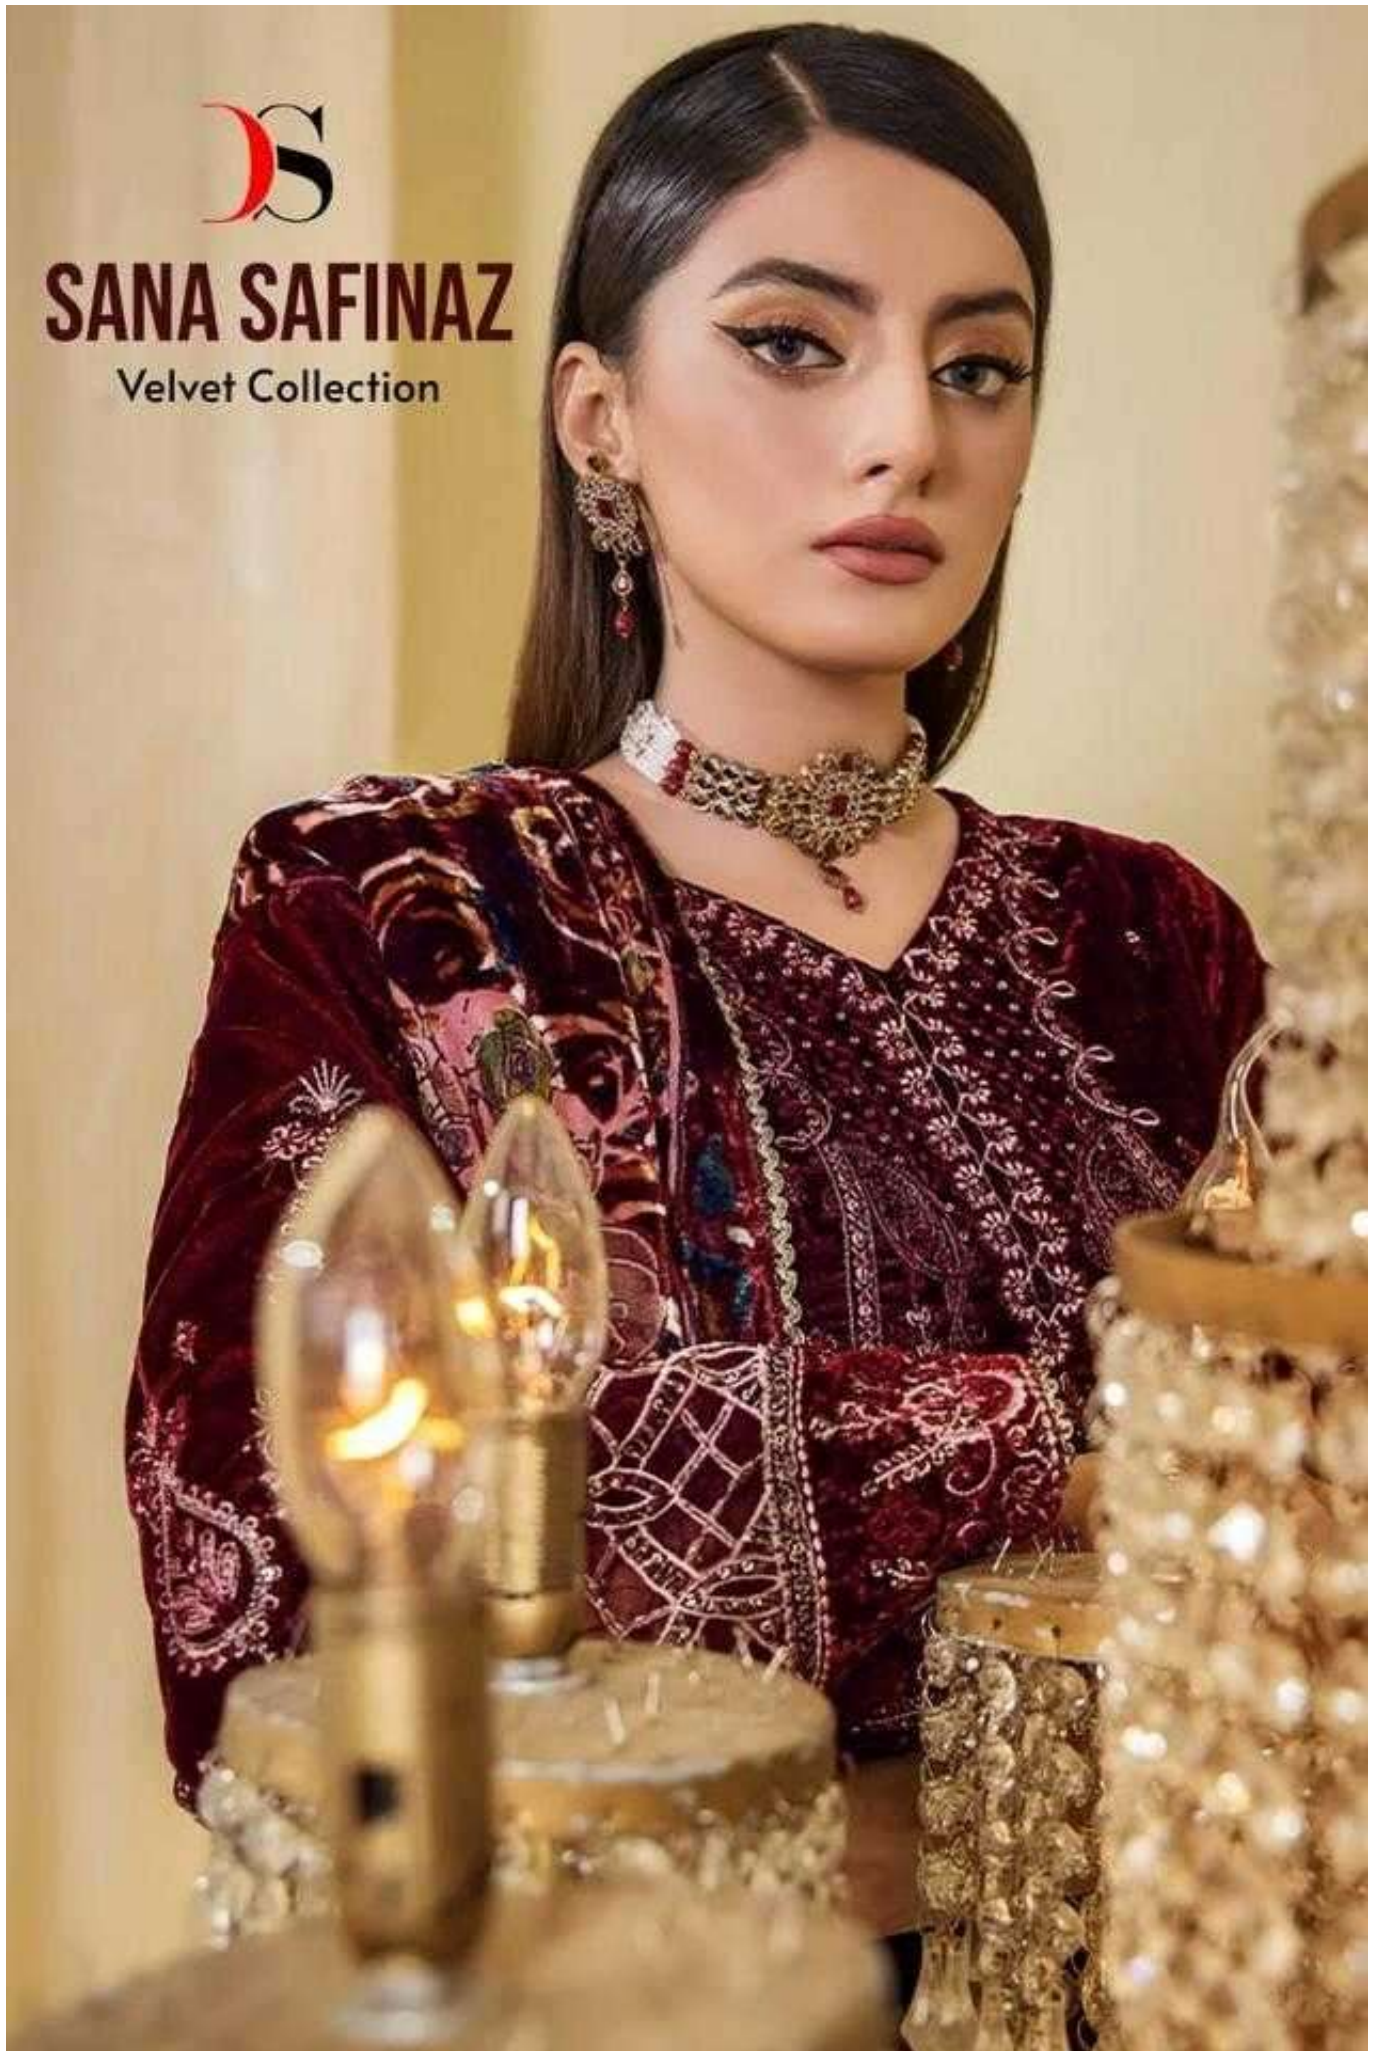

SANA SAFINAZ

Velvet Collection