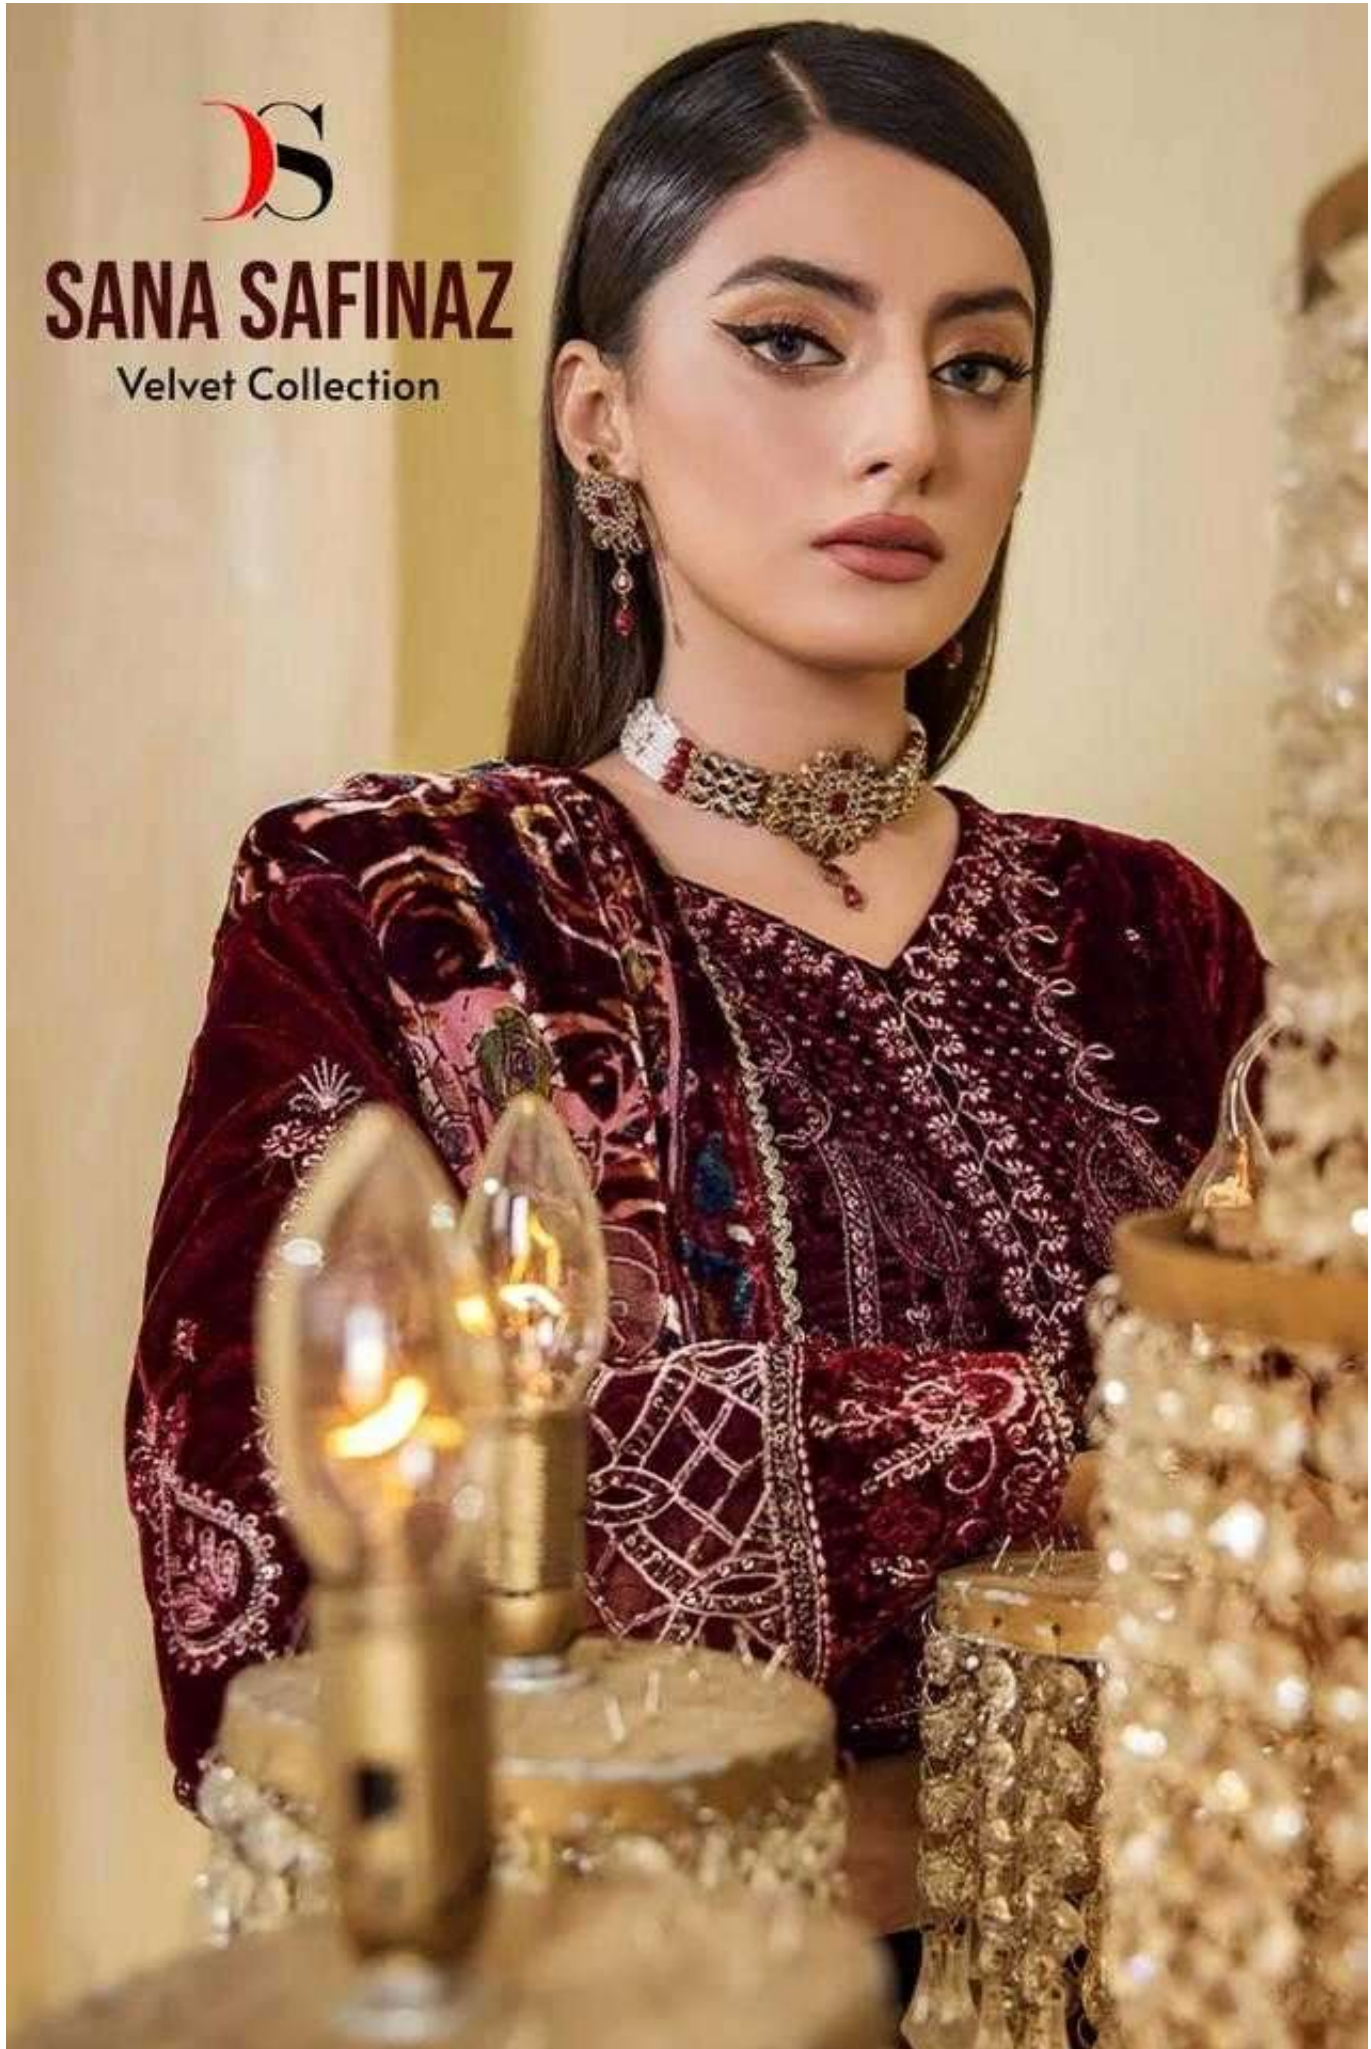

SANA SAFINAZ

Velvet Collection