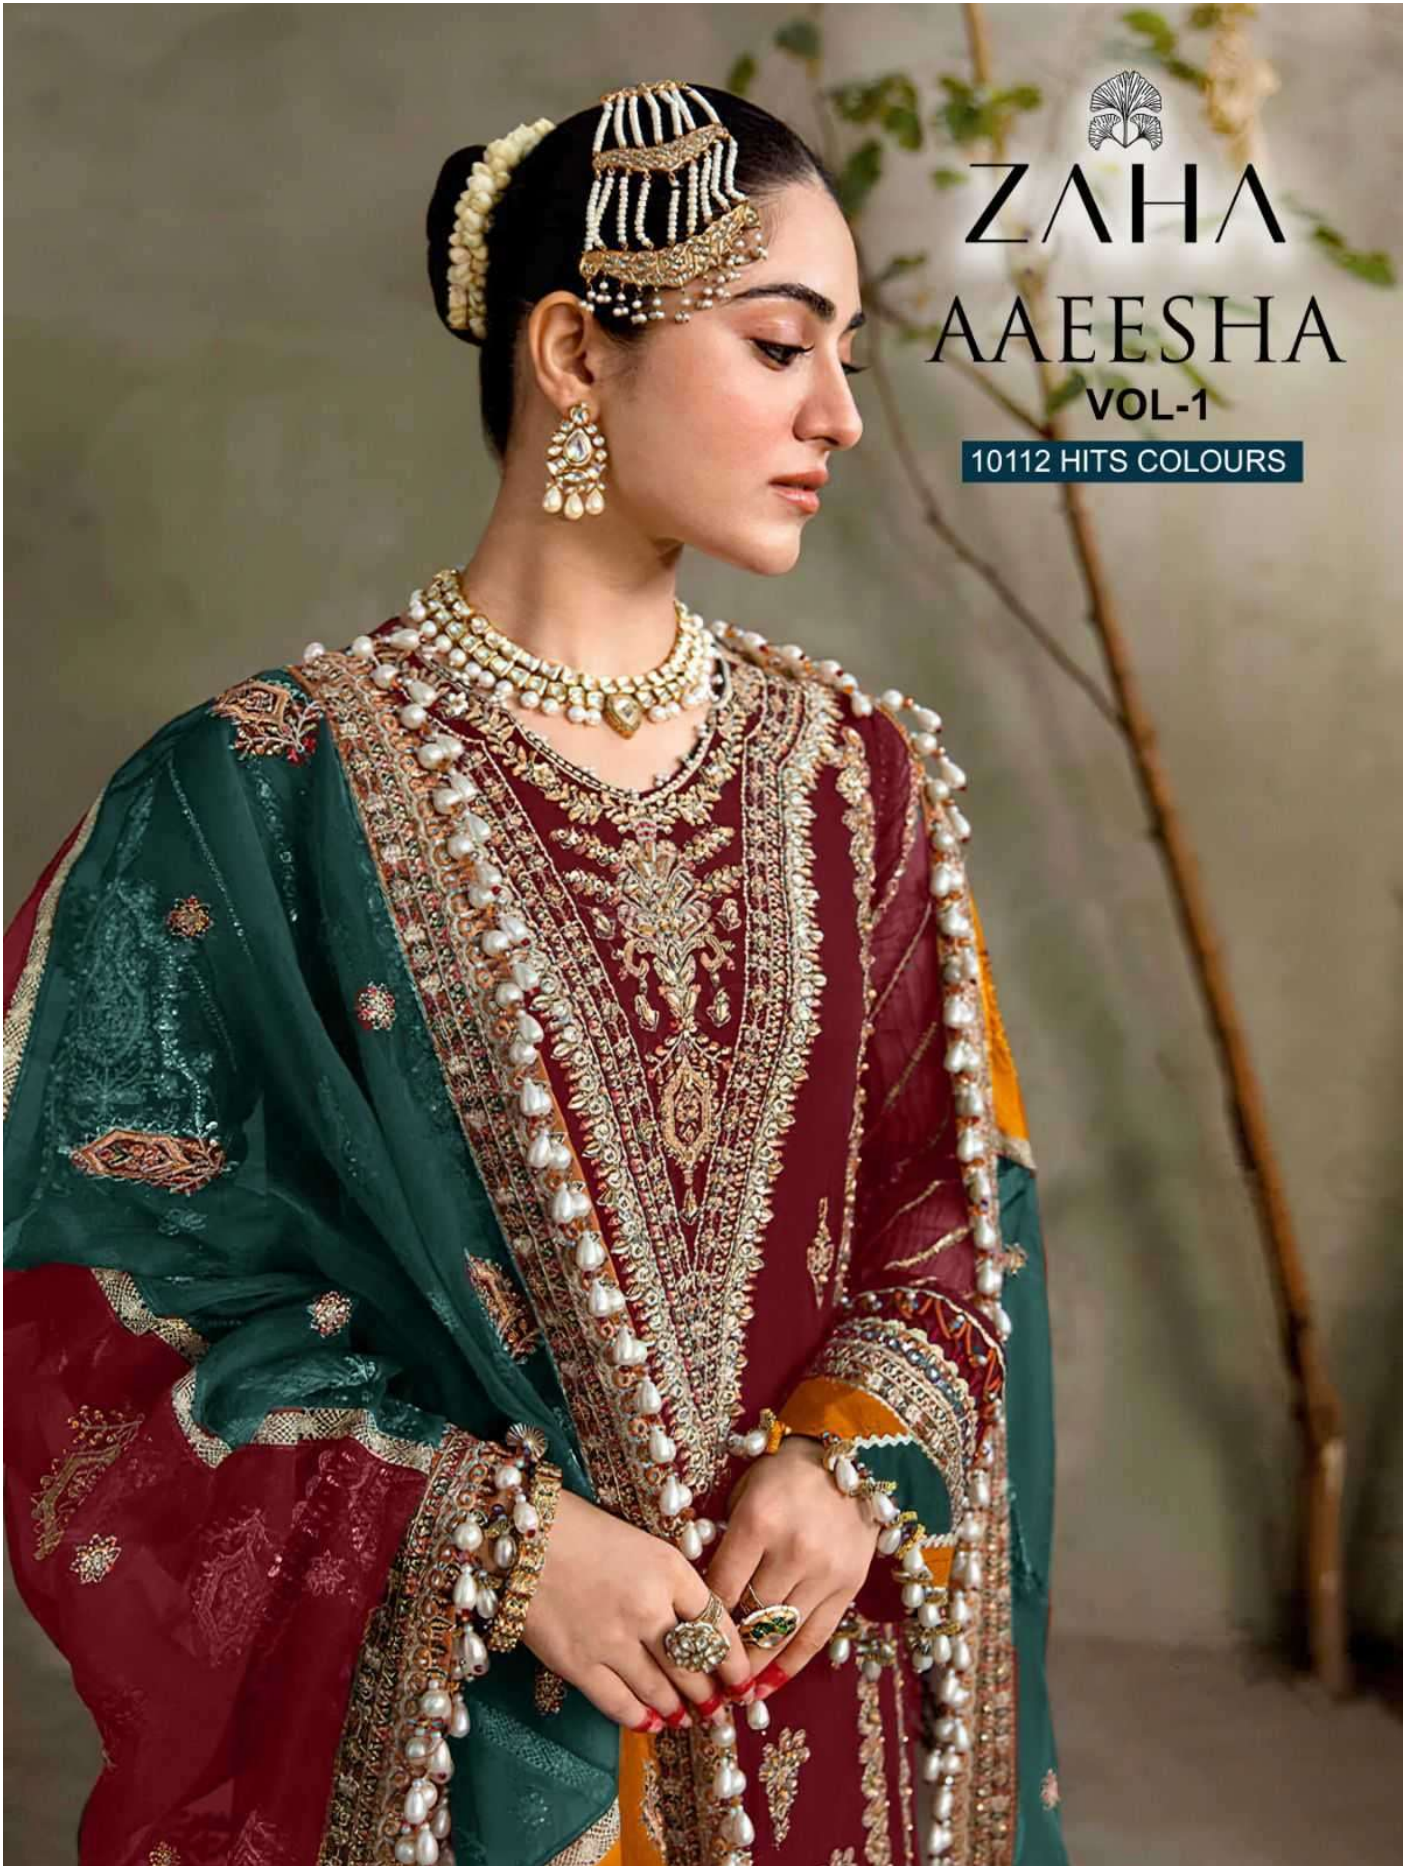

ZAHA
AAEESHA
VOL-1

10112 HITS COLOURS

AAEESHA
COLLECTION
TO

ZAHA
AAEESHA
VOL-1

10112 HITS COLOURS

AAEESHA
COLOURS VOL-1

TOP Fox Georgette
with Embroidery

ZAHA

BOTTOM-INNER Dull santoon

D.No.10112-A

DUPATTA Fox Georgette
with Embroidery

AAEESHA
COLOURS VOL-1

TOP Fox Georgette
with Embroidery

ZAHA

BOTTOM-INNER Dull santoon

D.No.10112-B

DUPATTA Fox Georgette
with Embroidery

AAEESHA
COLOURS VOL-1

TOP Fox Georgette
with Embroidery

ZAHA

BOTTOM-INNER Dull santoon

D.No.10112-C

DUPATTA Fox Georgette
with Embroidery

AAEESHA

VOL-1

10112 HITS COLOURS

ZAHA

TOP

Faux Georgette
with Embroidery

BOTTOM-INNER

Dull santoon

DUPATTA