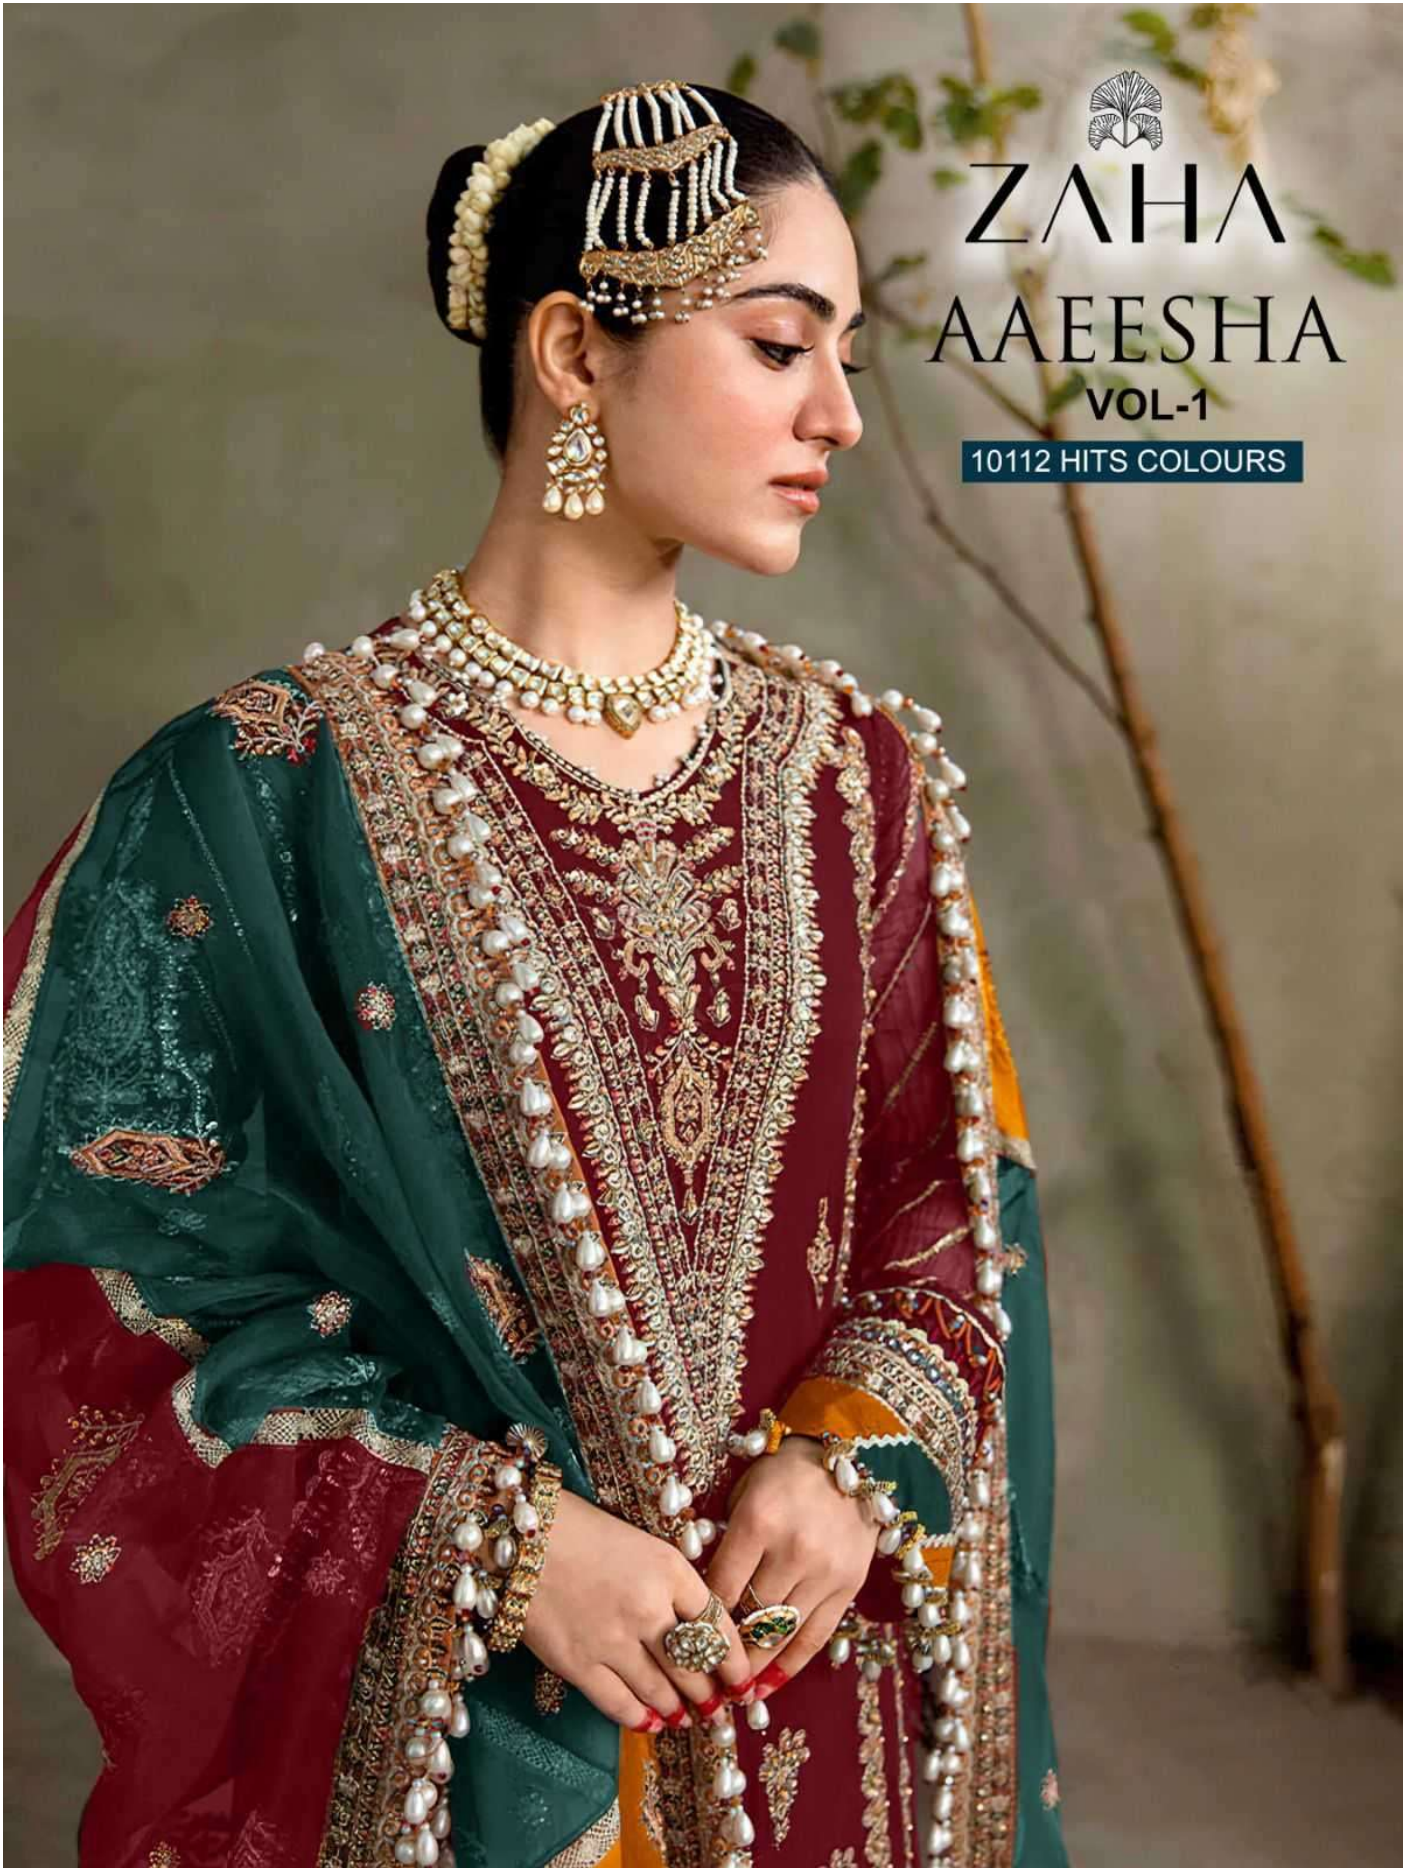

ZAHA  
AAEESHA  
VOL-1

10112 HITS COLOURS

AAEESHA  
COLLECTION  
TO

ZAHA  
AAEESHA  
VOL-1

10112 HITS COLOURS

**AAEESHA**  
COLOURS VOL-1

**TOP** Fox Georgette  
with Embroidery

**ZAHA**

**BOTTOM-INNER** Dull santoon

**D.No.10112-A**

**DUPATTA** Fox Georgette  
with Embroidery

AAEESHA  
COLOURS VOL-1

**TOP** Fox Georgette  
with Embroidery

ZAHA

**BOTTOM-INNER** Dull santoon

D.No.10112-B

**DUPATTA** Fox Georgette  
with Embroidery

**AAEESHA**  
COLOURS VOL-1

**TOP** Fox Georgette  
with Embroidery

**ZAHA**

**BOTTOM-INNER** Dull santoon

**D.No.10112-C**

**DUPATTA** Fox Georgette  
with Embroidery

# ZAHA

TOP

Faux Georgette  
with Embroidery

BOTTOM-INNER

Dull santoon

DUPATTA

Nazmin with  
Embroidery

10112-A