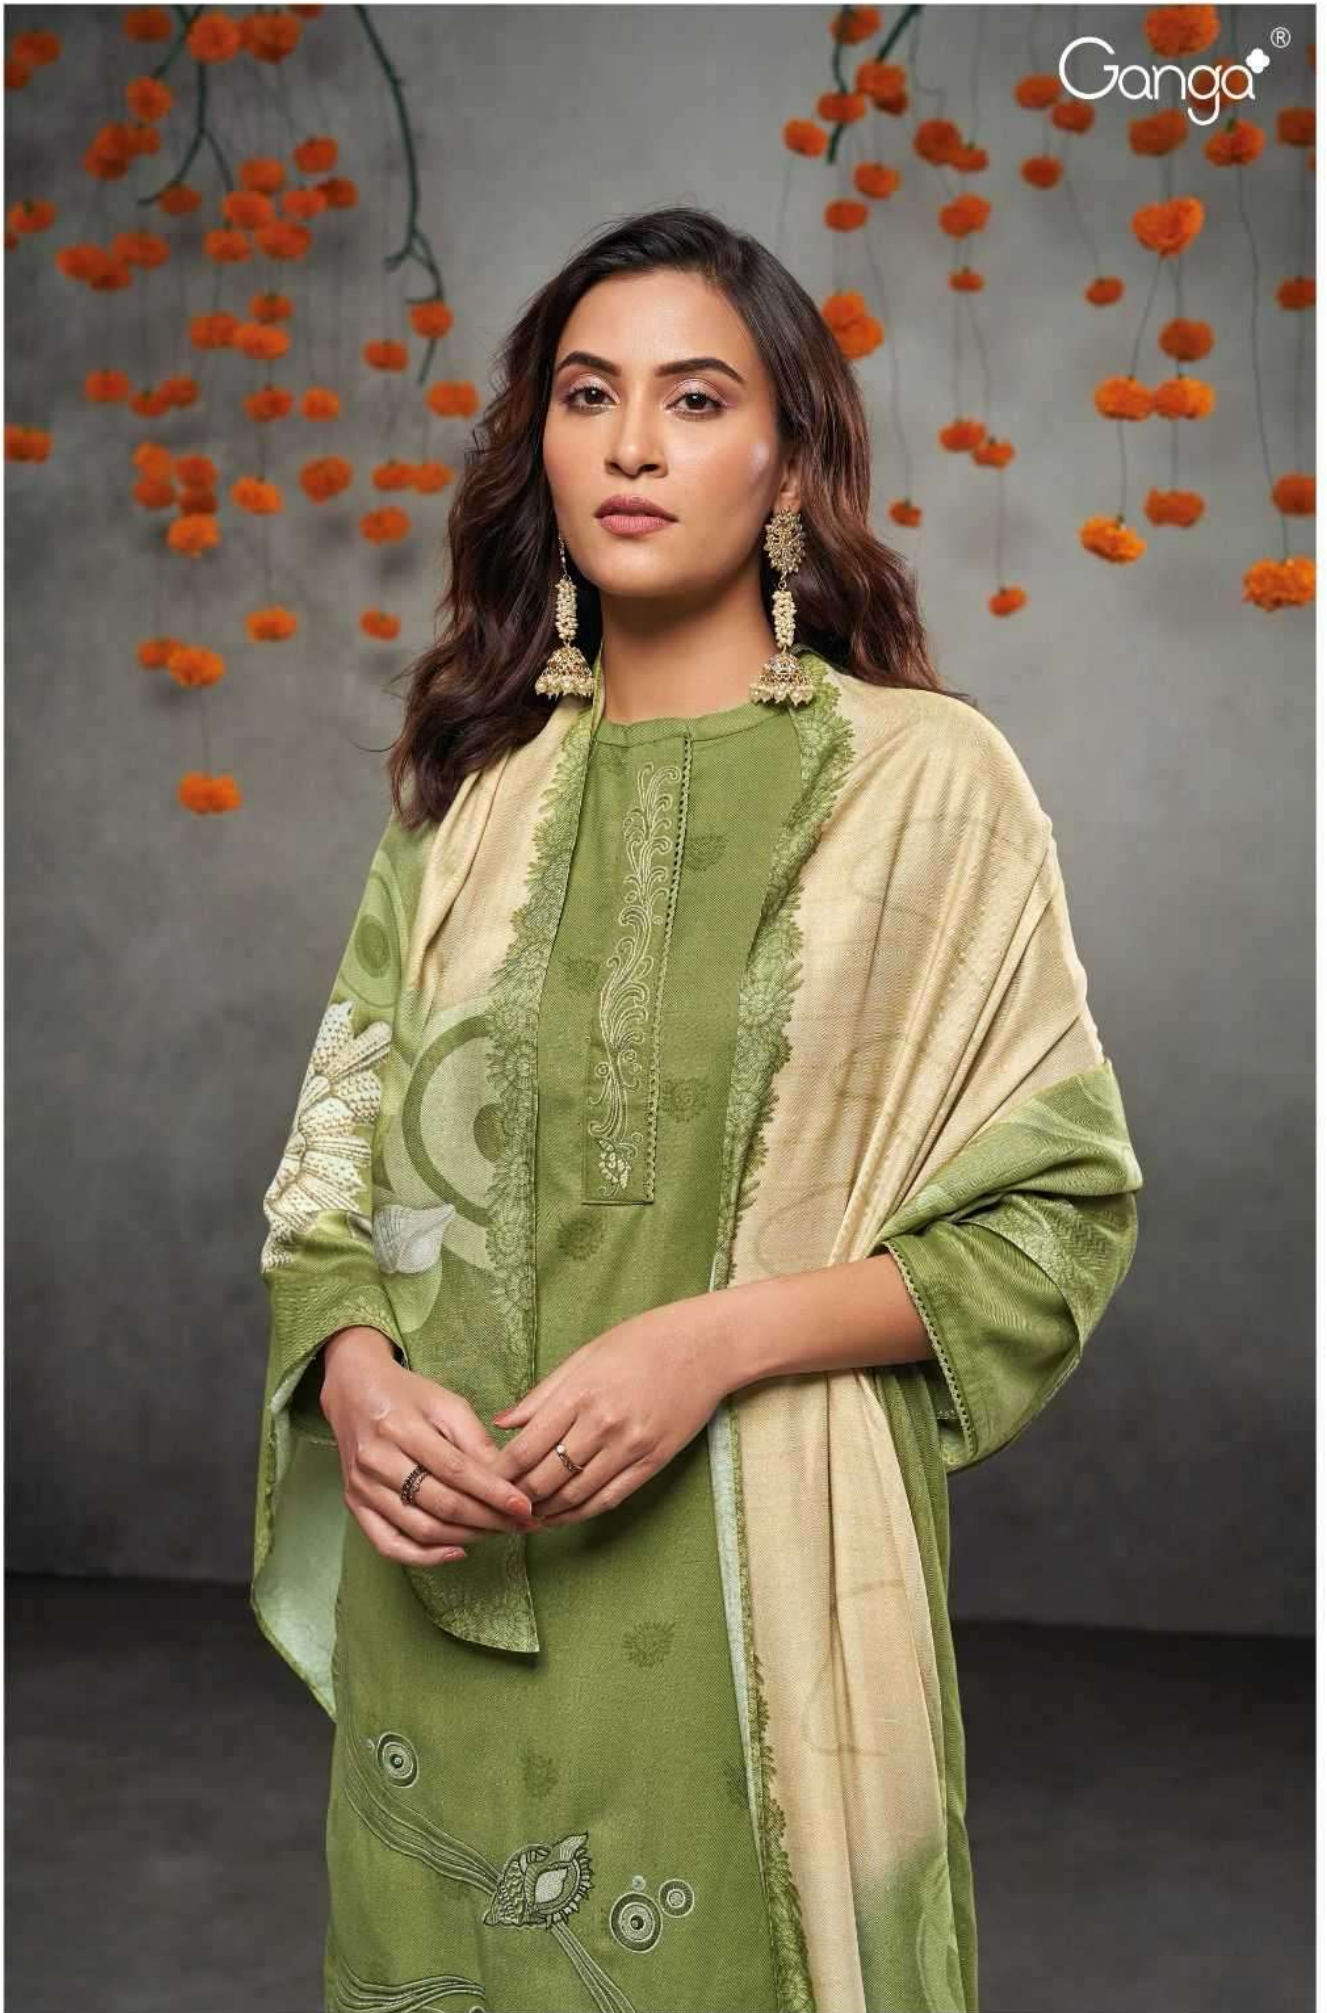

Ganga®
Dimity
S2039

S2039-A

S2039-B

S2039-C

S2039-D

Ganga®
Dimity
S2039- A/B/C/D

Ganga®

Ganga®

S2039-B

Ganga®

S2039-A

Ganga®

Ganga®
Dimity
S2039

S2039-A

PRODUCT NAME	<i>DIMITY</i>
D.NO.	S2039
DESCRIPTION	<p>TOP PREMIUM WOOL PASHMINA PRINTED WITH EMBROIDERY & HAND WORK AND LACE ON DAMAN</p> <p>BOTTOM PREMIUM WOOL PASHMINA SOLID COLOUR</p> <p>DUPATTA FINEST VISCOSE SHAWL PRINTED</p>
HSN CODE	540754
WHOLESALE PRICE	1500/- EACH+GST(EXTRA)