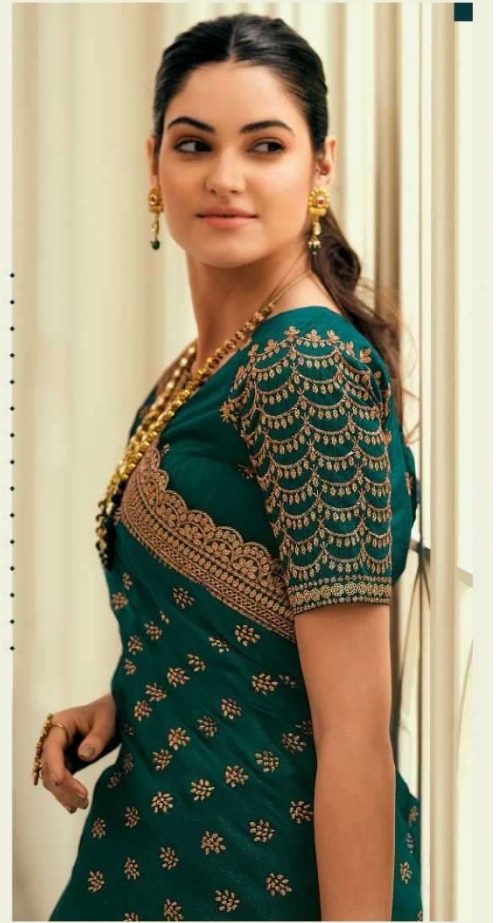

neel
madhav
CREATION
WE CAN DESIGN YOUR DREAMS

21051