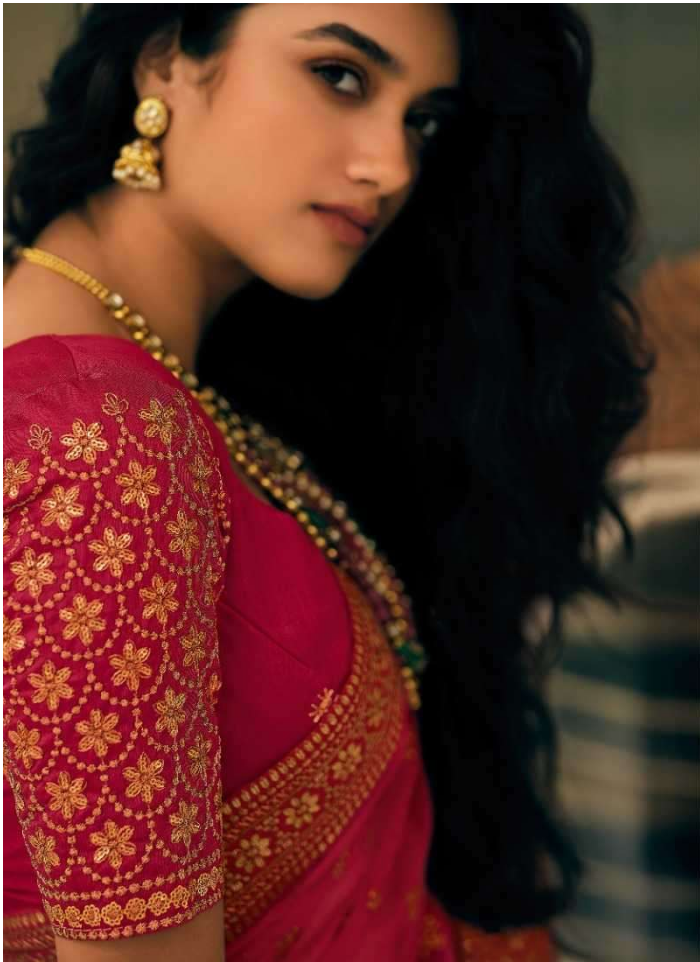

.....
*She is unstoppable and she takes
anything she wants with a smile.*

21051

neel
madhav
CREATION

We can serve you better.

21050

EVERGREEN ATTIRE

She is an unparalleled combination of sensuality and savagery.

21050

neel
madhav
CREATION
WE CAN MAKE YOU BETTER

*There she is, the evening star,
She shines first, she shines brightest,
and she shines longest.*

21049

UNIVERSALLY
ADMIRABLE

She is beautiful in her own ways; she is full of hopes and dreams!