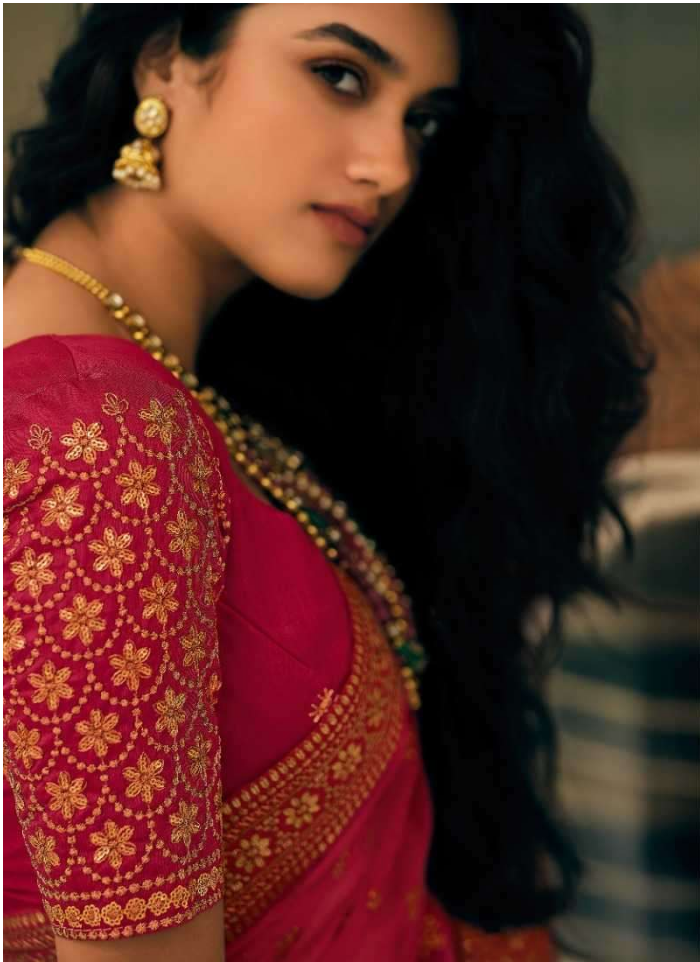

.....
*She is unstoppable and she takes
anything she wants with a smile.*

21051

neel
madhav
CREATION

We can serve you better.

21050

EVERGREEN ATTIRE

She is an unparalleled combination of sensuality and savagery.

21050

UNIVERSALLY
ADMIRABLE

She is beautiful in her own ways; she is full of hopes and dreams!

LIGHT WEIGHT

ISSUE / 23

The fabric speaks the season to all about embracing rich cultural heritage of India with designer essence, right in with the latest of motifs and intricate work details in a flowing fabric palette. The combination of contemporary concepts and traditional textiles makes the clothing look, according to us. For instance, Bhambh, Sarang or Walling, this collection is solely a fabric package itself!