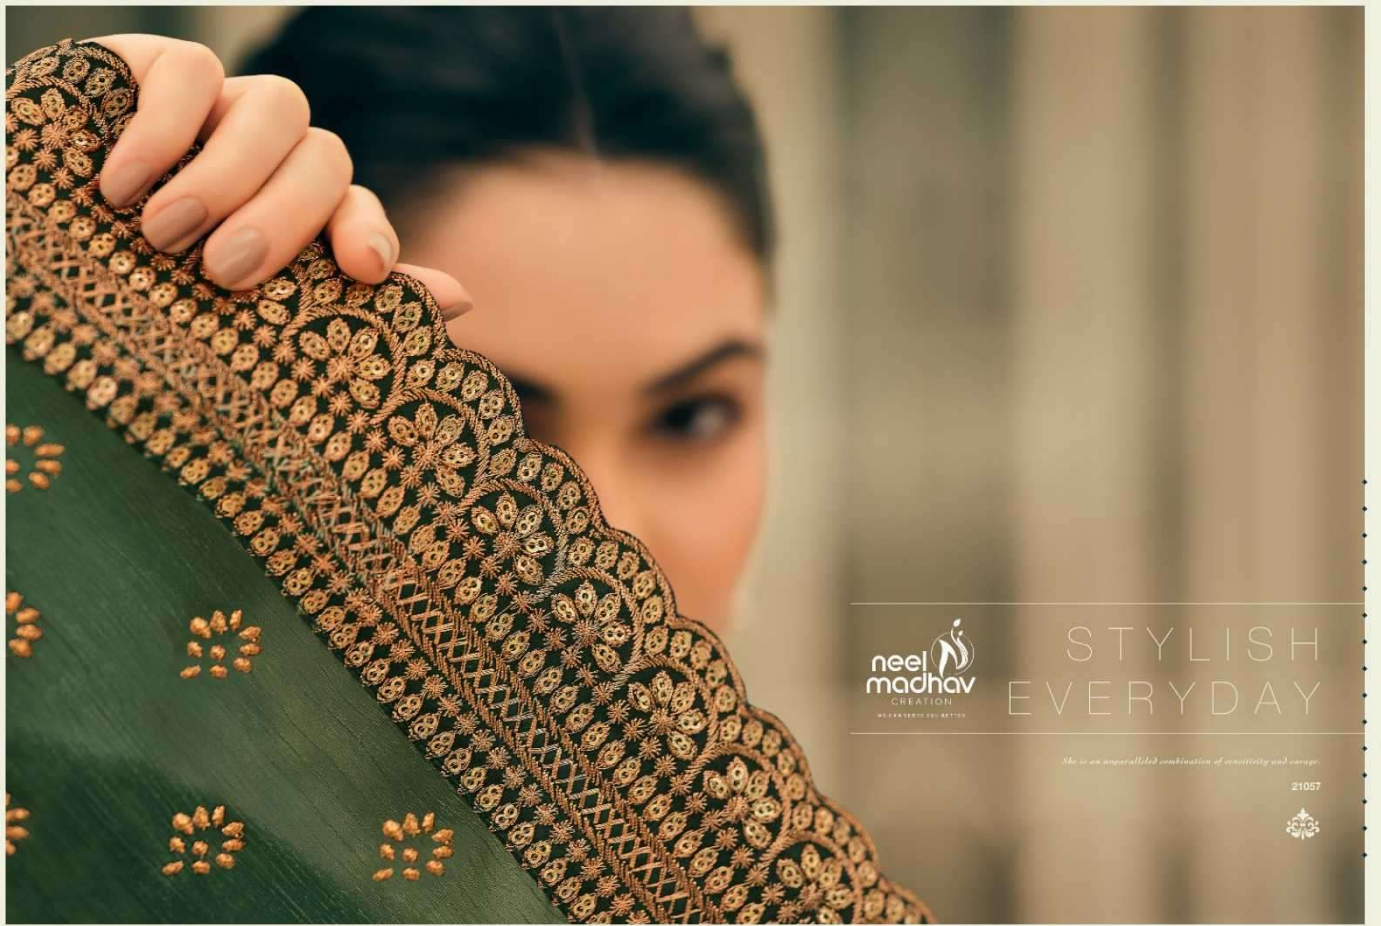

neel
madhav
CREATION
WOMEN'S COLLECTION

STYLISH
EVERYDAY

21057