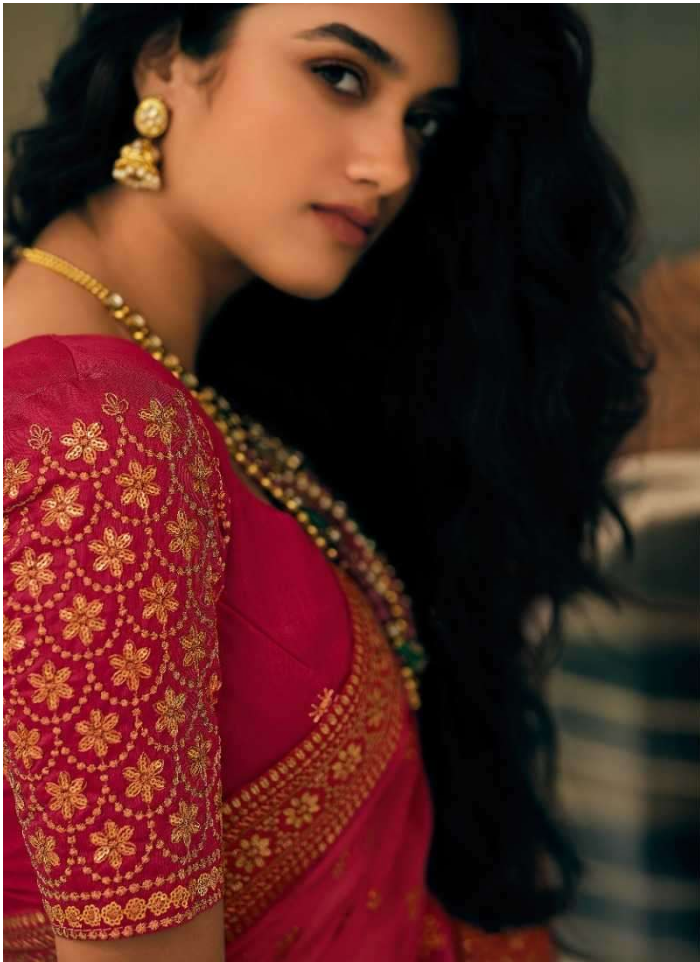

neel
madhav
CREATION

We can serve you better.

21050