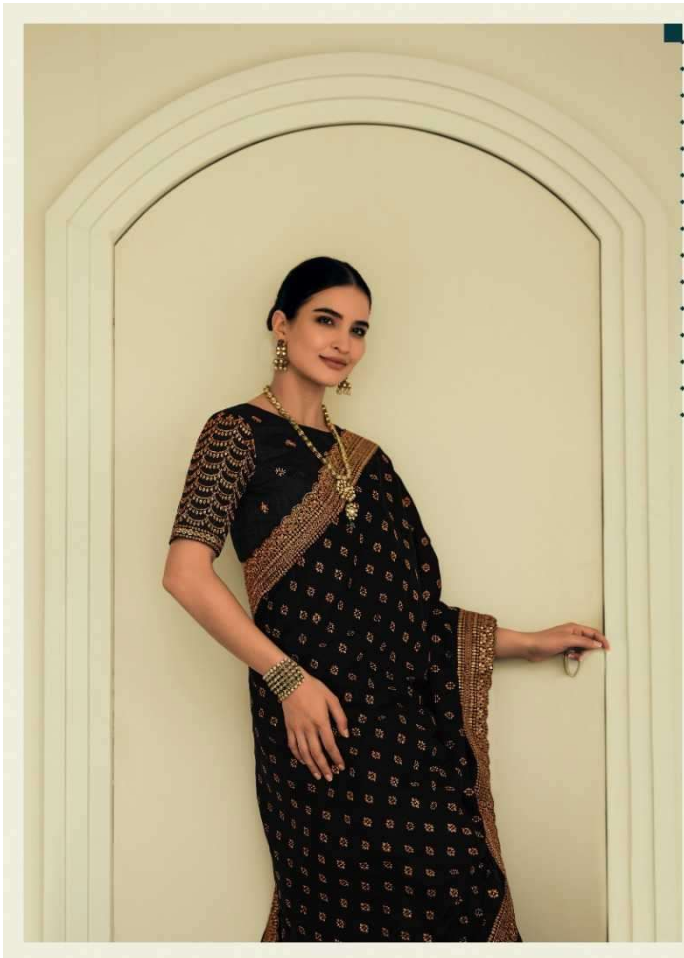

neel
madhav
CREATION

WE CAN CREATE THE BETTER

21059