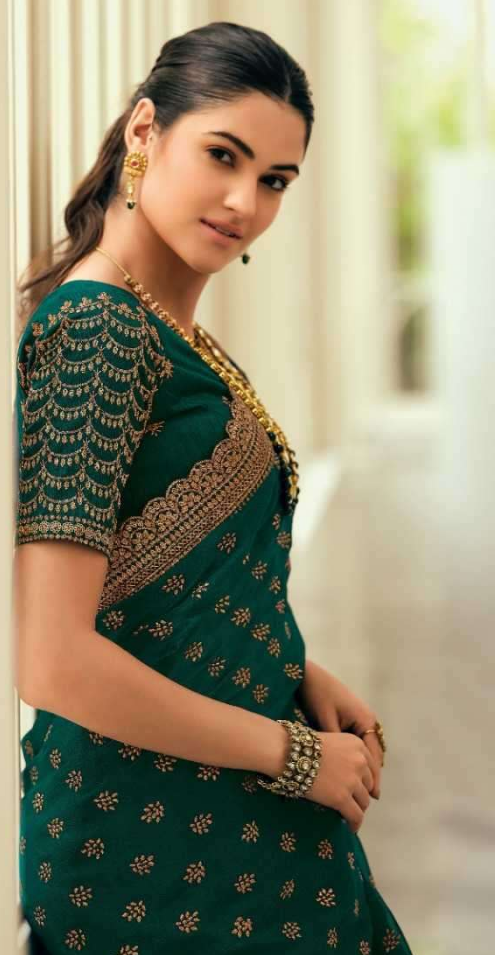

neel
madhav
CREATION
WE CAN TAKE YOU BETTER

21051