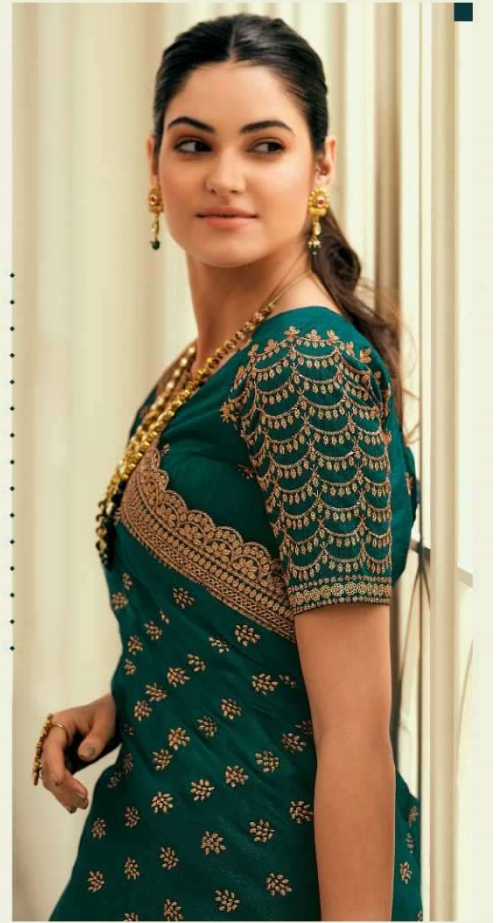

neel
madhav
CREATION
WE CAN DESIGN YOUR DREAMS

21051