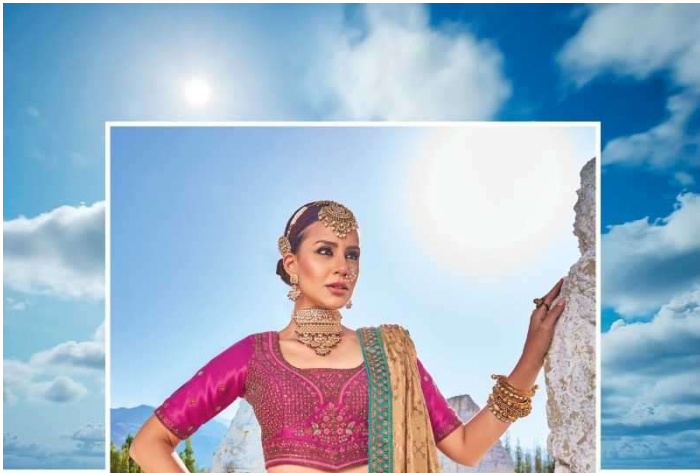

7101

◆ THE PREMIUM COLLECTION ◆

an extension of nature™
M. S. Soares