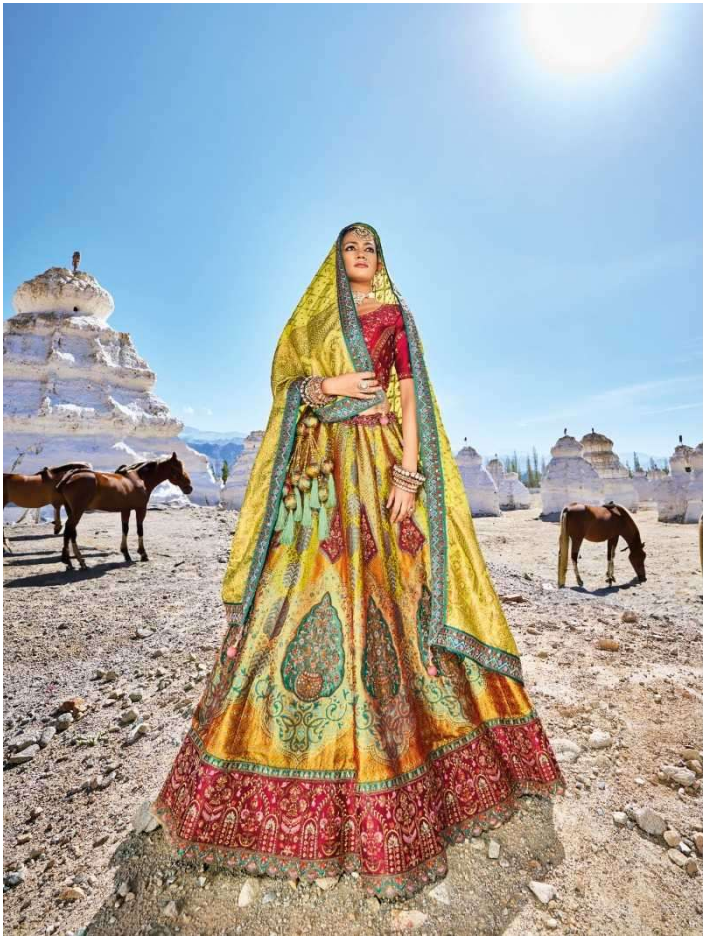

an expression of woman™

M. N. Sarees

Magantlal Nathubhai & sons

7105

✦ THE PREMIUM COLLECTION ✦

LEHENGA

D.NO.	KALI	BUTTA APPLIC/BORDER/ BLOUSE	DUPATTA	M.N.
7101	BANARAS SILK JACQUARD	PURE DYEABLE GAJJI SATTIN	PURE GEORGETTE VISCOSE	8999
7102	BANARAS SILK JACQUARD	PURE DYEABLE GAJJI SATTIN	PURE GEORGETTE VISCOSE	8999
7103	BANARAS SILK JACQUARD	PURE DYEABLE GAJJI SATTIN	PURE GEORGETTE VISCOSE	8999
7104	BANARAS SILK JACQUARD	PURE DYEABLE GAJJI SATTIN	PURE GEORGETTE VISCOSE	8999
7105	BANARAS SILK JACQUARD	PURE DYEABLE GAJJI SATTIN	PURE GEORGETTE VISCOSE	8999
7106	BANARAS SILK JACQUARD	PURE DYEABLE GAJJI SATTIN	PURE GEORGETTE VISCOSE	8999
7107	BANARAS SILK JACQUARD	PURE DYEABLE GAJJI SATTIN	PURE GEORGETTE VISCOSE	8999