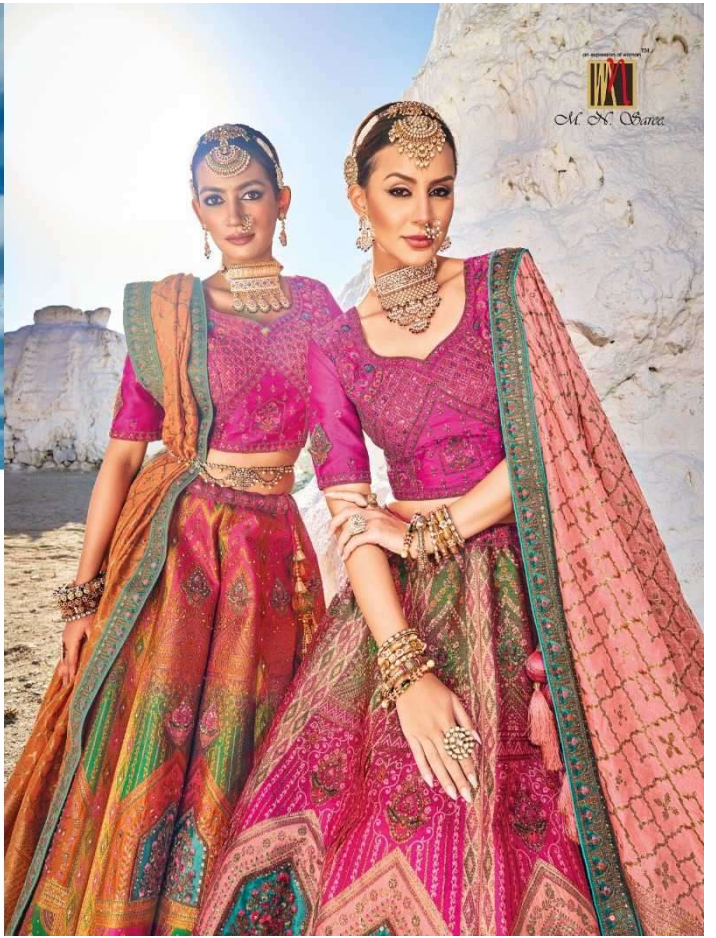

7106

◆ THE PREMIUM COLLECTION ◆