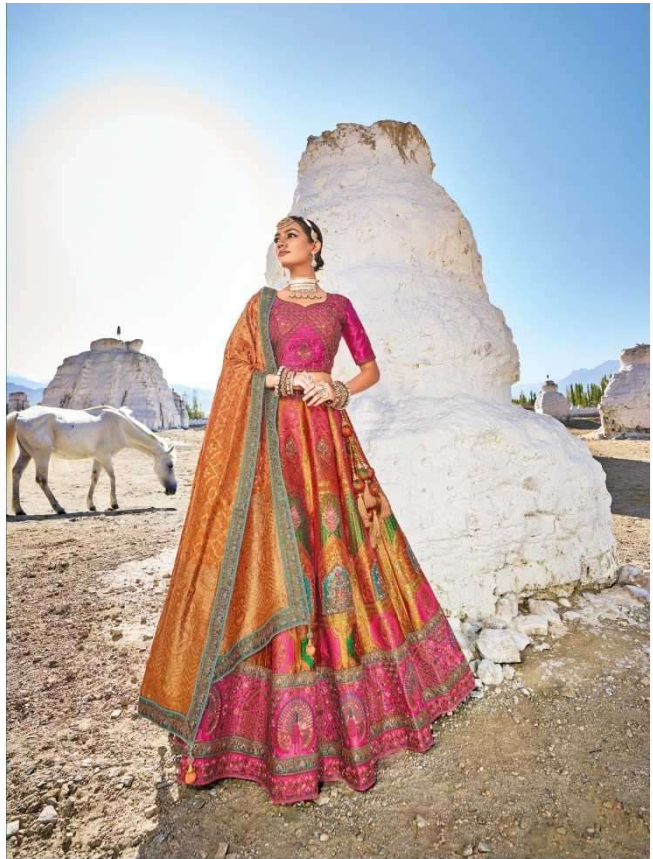

7103
◆ THE PREMIUM COLLECTION ◆