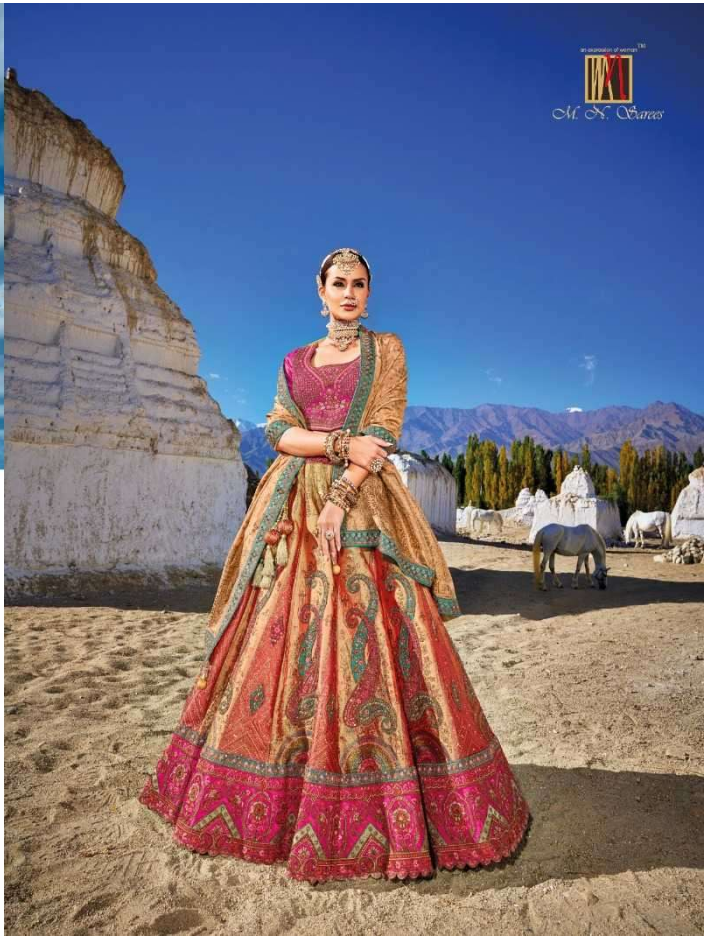

7101

◆ THE PREMIUM COLLECTION ◆

an extension of nature™
M. S. Soares