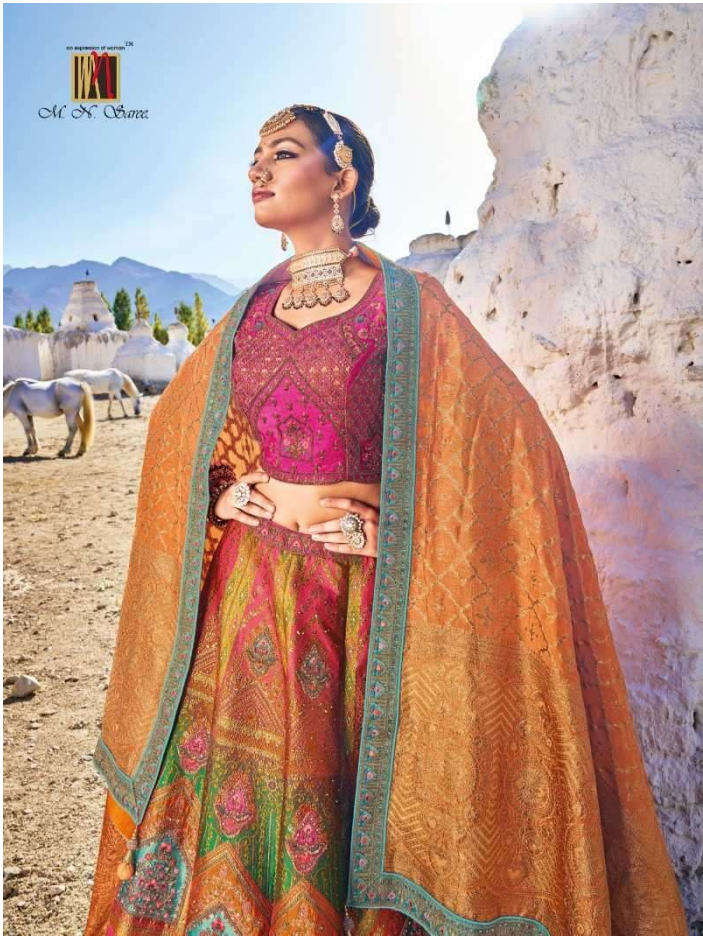

7103
◆ THE PREMIUM COLLECTION ◆