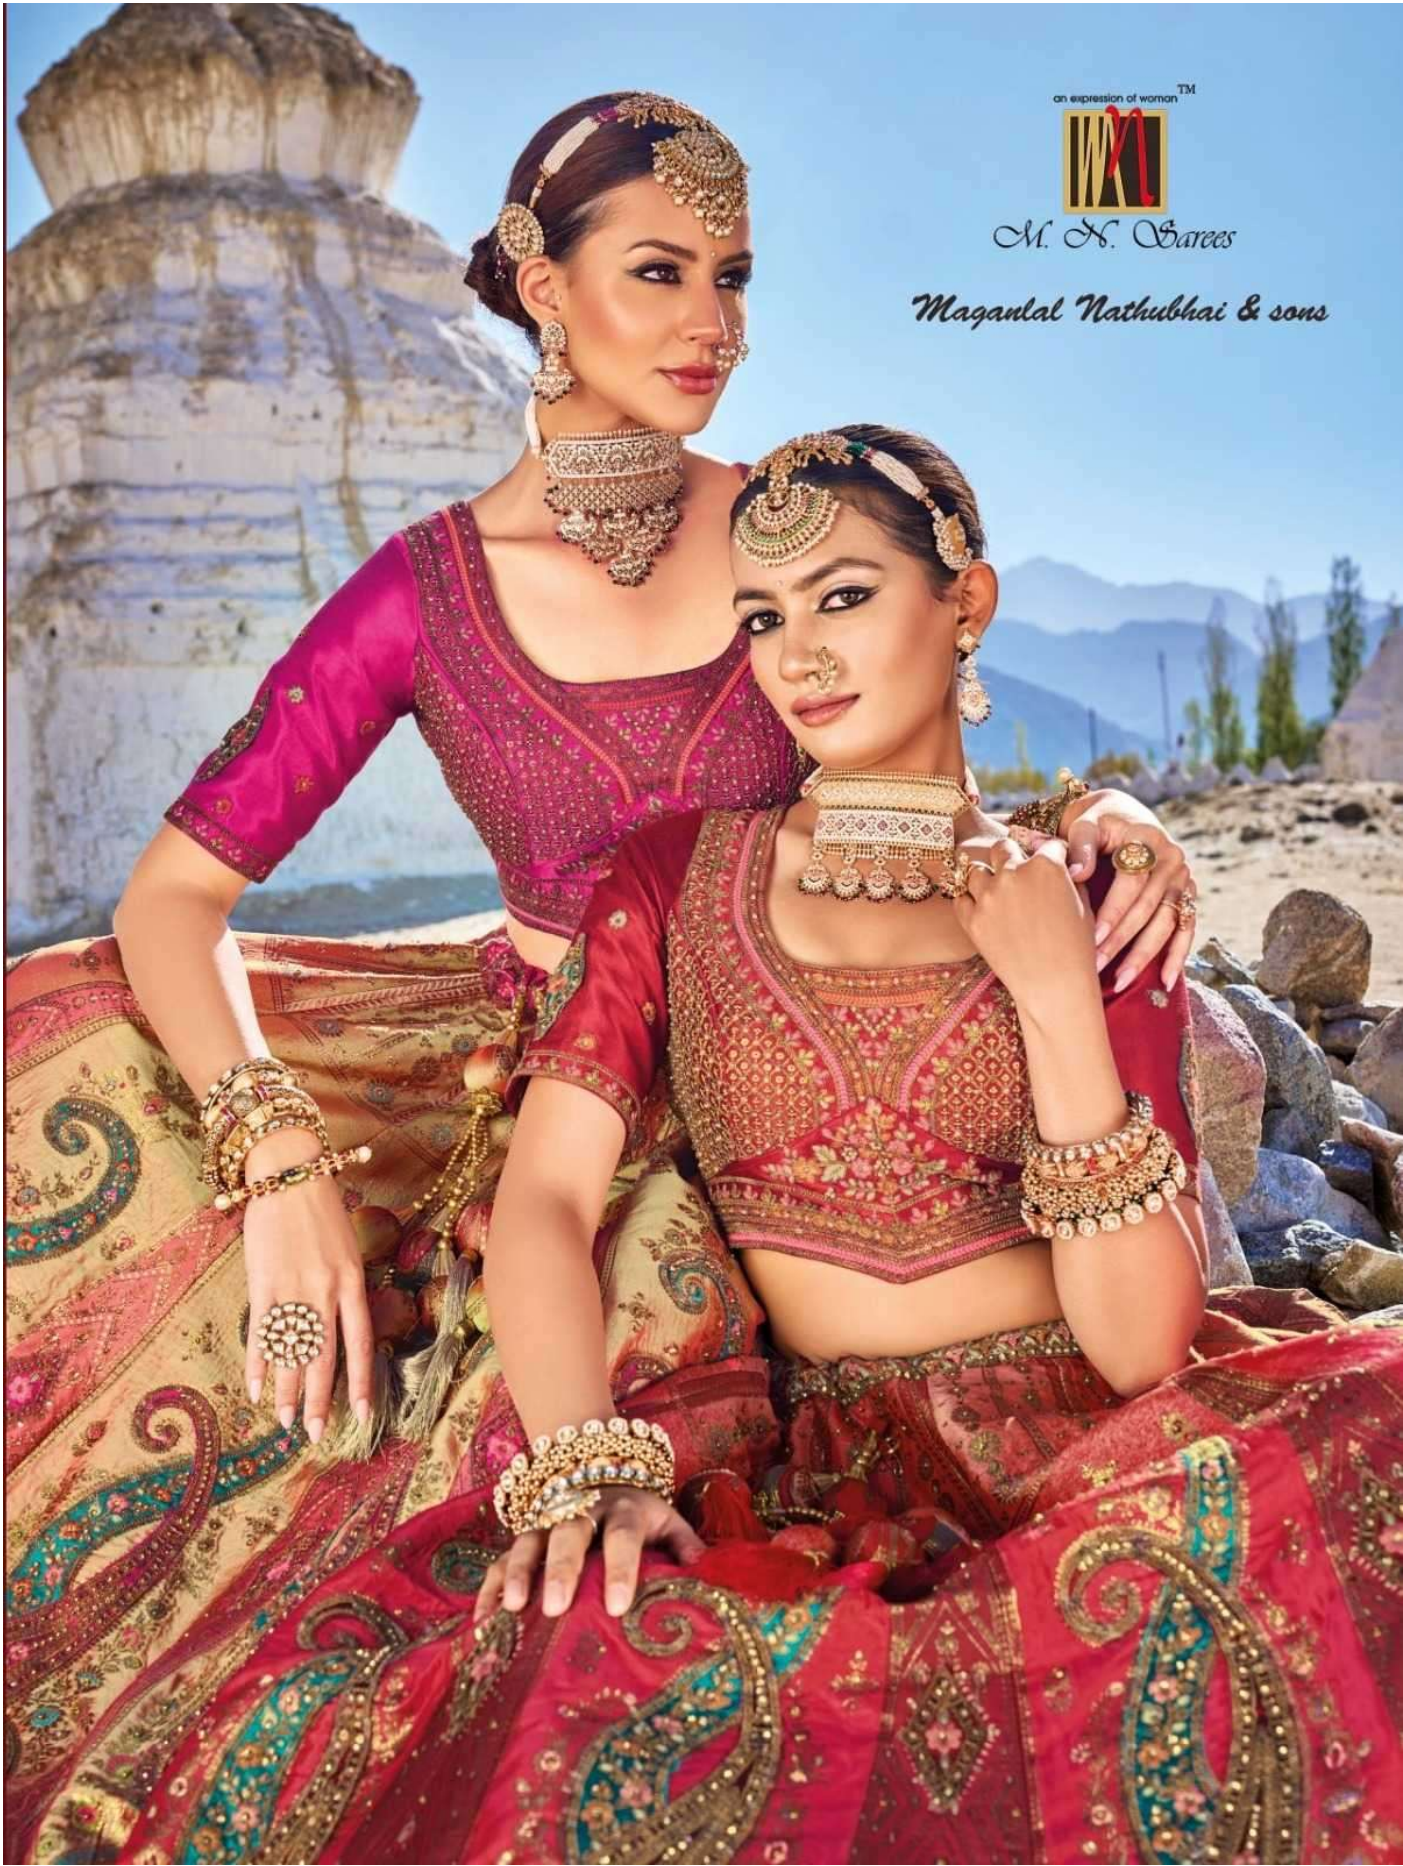

an expression of woman™

M. N. Sarees

Magantlal Nathubhai & sons