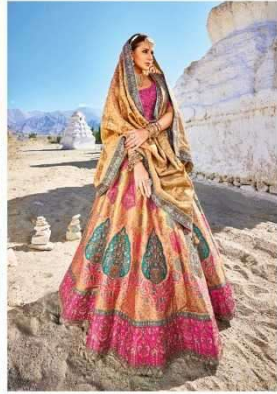

7102

an extension of heritage™

M. S. Chavla