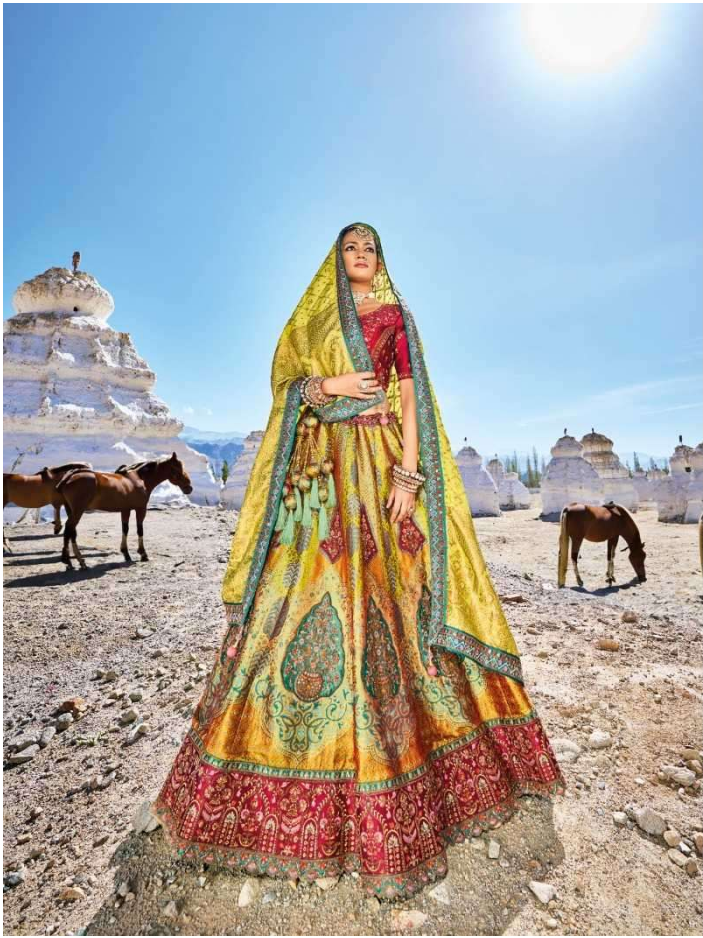

an expression of woman™

M. N. Sarees

Magantlal Nathubhai & sons

7105

✦ THE PREMIUM COLLECTION ✦

LEHENGA

| D.NO. | KALI | BUTTA APPLIC/BORDER/ BLOUSE | DUPATTA | M.N. |
|--------------|--------------------------|--|------------------------------|-------------|
| 7101 | BANARAS SILK JACQUARD | PURE DYEABLE GAJJI SATTIN | PURE GEORGETTE VISCOSE | 8999 |
| 7102 | BANARAS SILK JACQUARD | PURE DYEABLE GAJJI SATTIN | PURE GEORGETTE VISCOSE | 8999 |
| 7103 | BANARAS SILK JACQUARD | PURE DYEABLE GAJJI SATTIN | PURE GEORGETTE VISCOSE | 8999 |
| 7104 | BANARAS SILK JACQUARD | PURE DYEABLE GAJJI SATTIN | PURE GEORGETTE VISCOSE | 8999 |
| 7105 | BANARAS SILK JACQUARD | PURE DYEABLE GAJJI SATTIN | PURE GEORGETTE VISCOSE | 8999 |
| 7106 | BANARAS SILK JACQUARD | PURE DYEABLE GAJJI SATTIN | PURE GEORGETTE VISCOSE | 8999 |
| 7107 | BANARAS SILK JACQUARD | PURE DYEABLE GAJJI SATTIN | PURE GEORGETTE VISCOSE | 8999 |