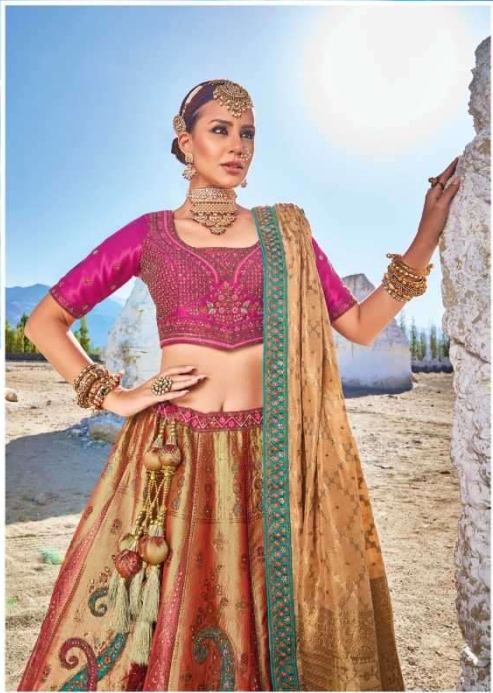

7101

◆ THE PREMIUM COLLECTION ◆

an extension of nature™
M. S. Soares