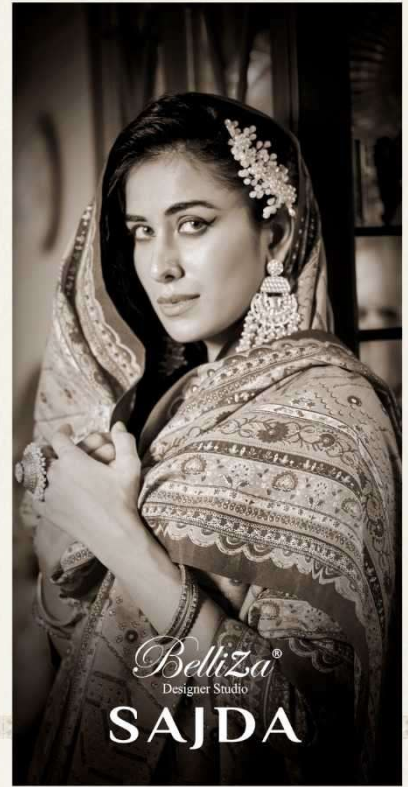

849-005

849-006

849-007

849-008

Belliza®
Designer Studio
SAJDA

TOP

100% PURE MODAL MUSLIN DIGITAL PRINT WITH HANDWORK AND FOIL TOUCH. (2.50 MTR APX)

DUPATTA

100% PURE FINE MODAL MUSLIN DIGITAL PRINT WITH FOIL TOUCH. (2.30 MTR APX)

BOTTOM

100% PURE MODAL MUSLIN. (3 MTR APX)

Belliza[®]
Designer Studio

Belliza®
Designer Studio

849-005

BelliZa®
Designer Studio

849-006