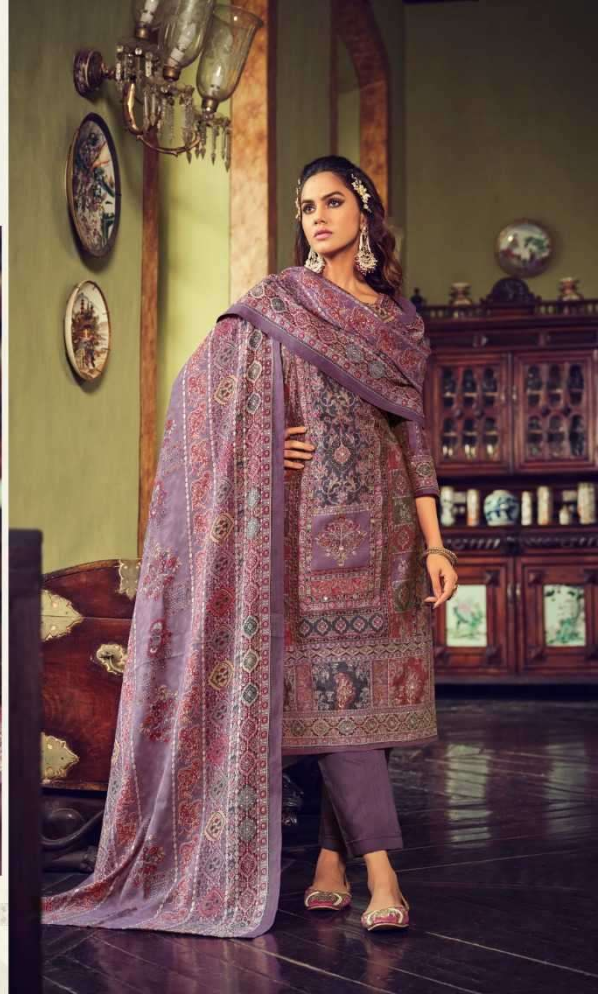

BelliZa®
Designer Studio

849-007