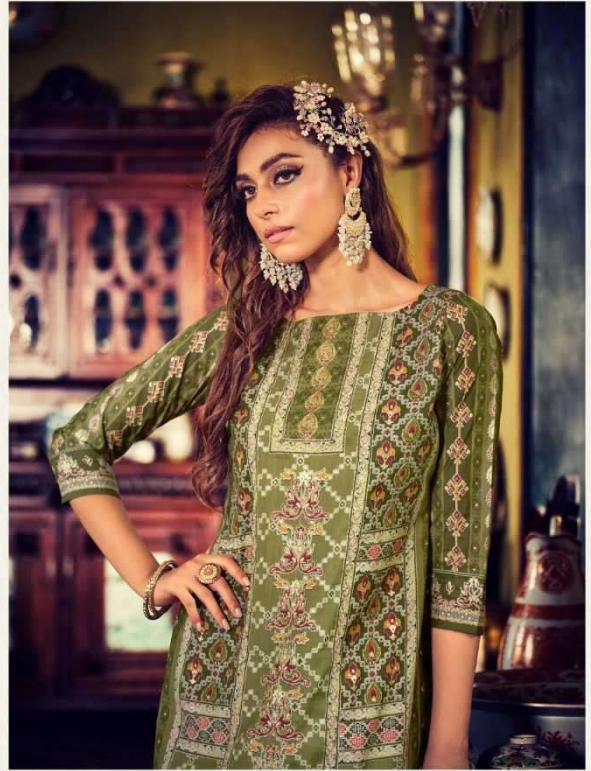

100% PURE FINE MODAL MUSLIN DIGITAL PRINT WITH FOIL TOUCH. (2.30 MTR APX)

BOTTOM

100% PURE MODAL MUSLIN. (3 MTR APX)

Belliza[®]
Designer Studio

Belliza®
Designer Studio

849-005

BelliZa®
Designer Studio

849-006