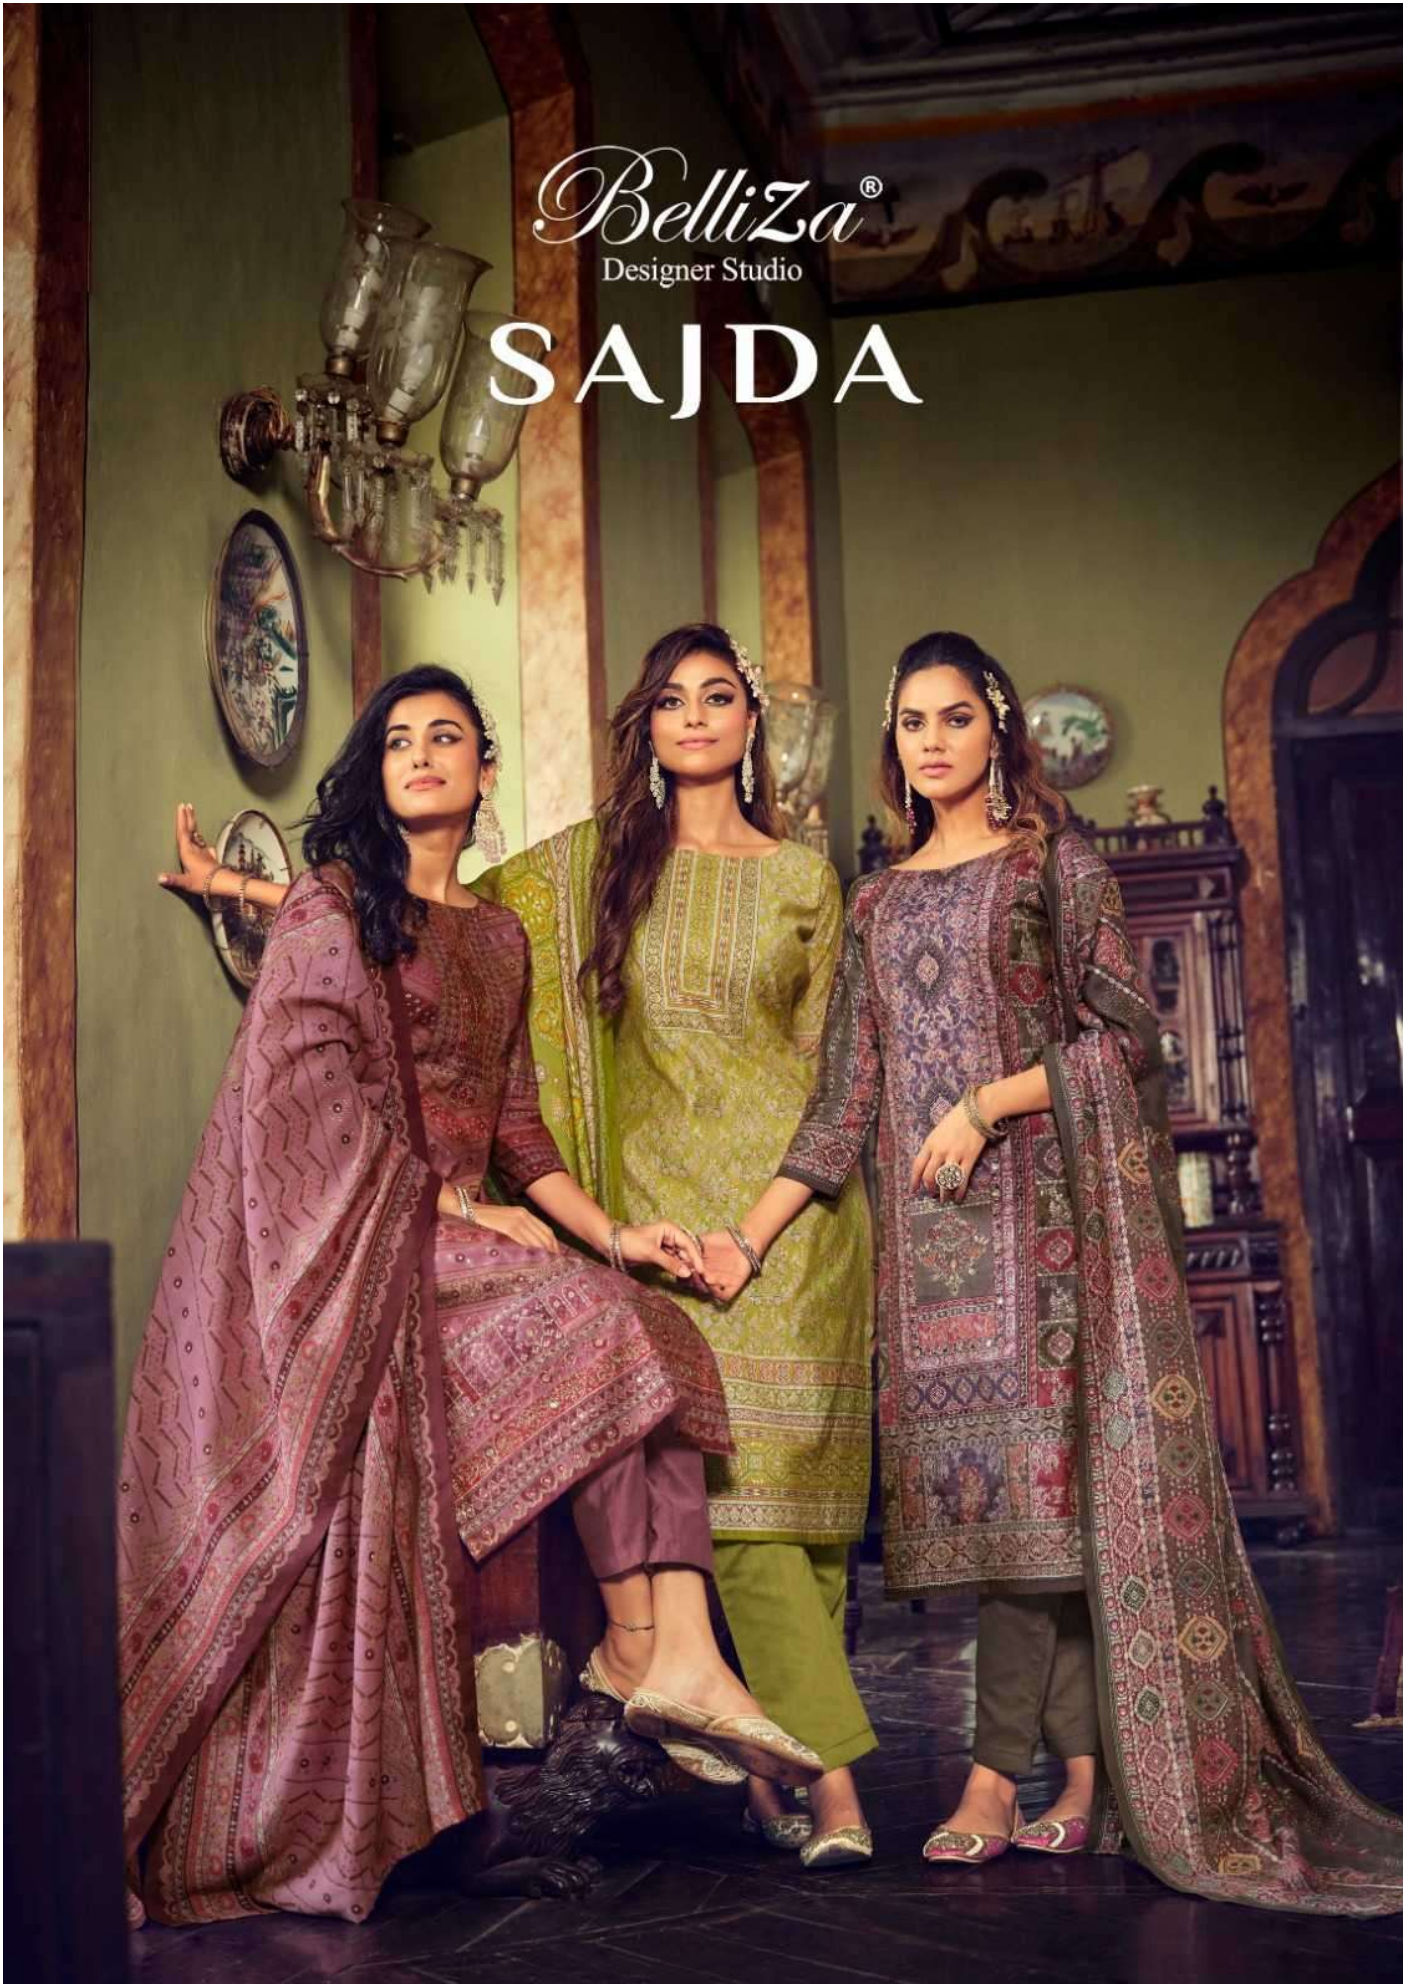

BelliZa®
Designer Studio

SAJDA