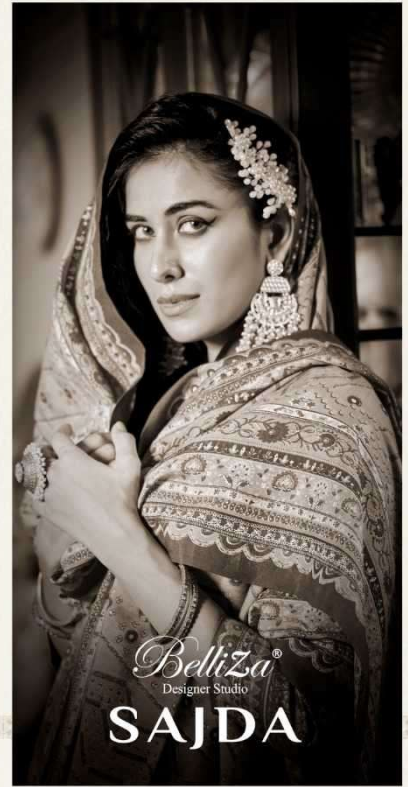

849-005

849-006

849-007

849-008

Belliza®
Designer Studio
SAJDA

TOP

100% PURE MODAL MUSLIN DIGITAL PRINT WITH HANDWORK AND FOIL TOUCH. (2.50 MTR APX)

DUPATTA

100% PURE FINE MODAL MUSLIN DIGITAL PRINT WITH FOIL TOUCH. (2.30 MTR APX)

BOTTOM

100% PURE MODAL MUSLIN. (3 MTR APX)

BelliZa[®]
Designer Studio

Belliza®
Designer Studio

849-005

BelliZa®
Designer Studio

849-006