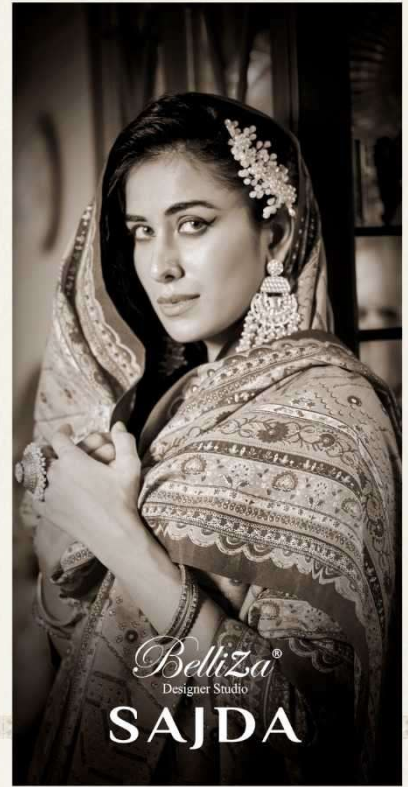

# SAJDA

*Belliza*<sup>®</sup>  
Designer Studio

849-008

849-001

849-002

849-003

849-004

849-005

849-006

849-007

849-008

Belliza®  
Designer Studio  
SAJDA

TOP

100% PURE MODAL MUSLIN DIGITAL PRINT WITH HANDWORK AND FOIL TOUCH. (2.50 MTR APX)

DUPATTA

100% PURE FINE MODAL MUSLIN DIGITAL PRINT WITH FOIL TOUCH. (2.30 MTR APX)