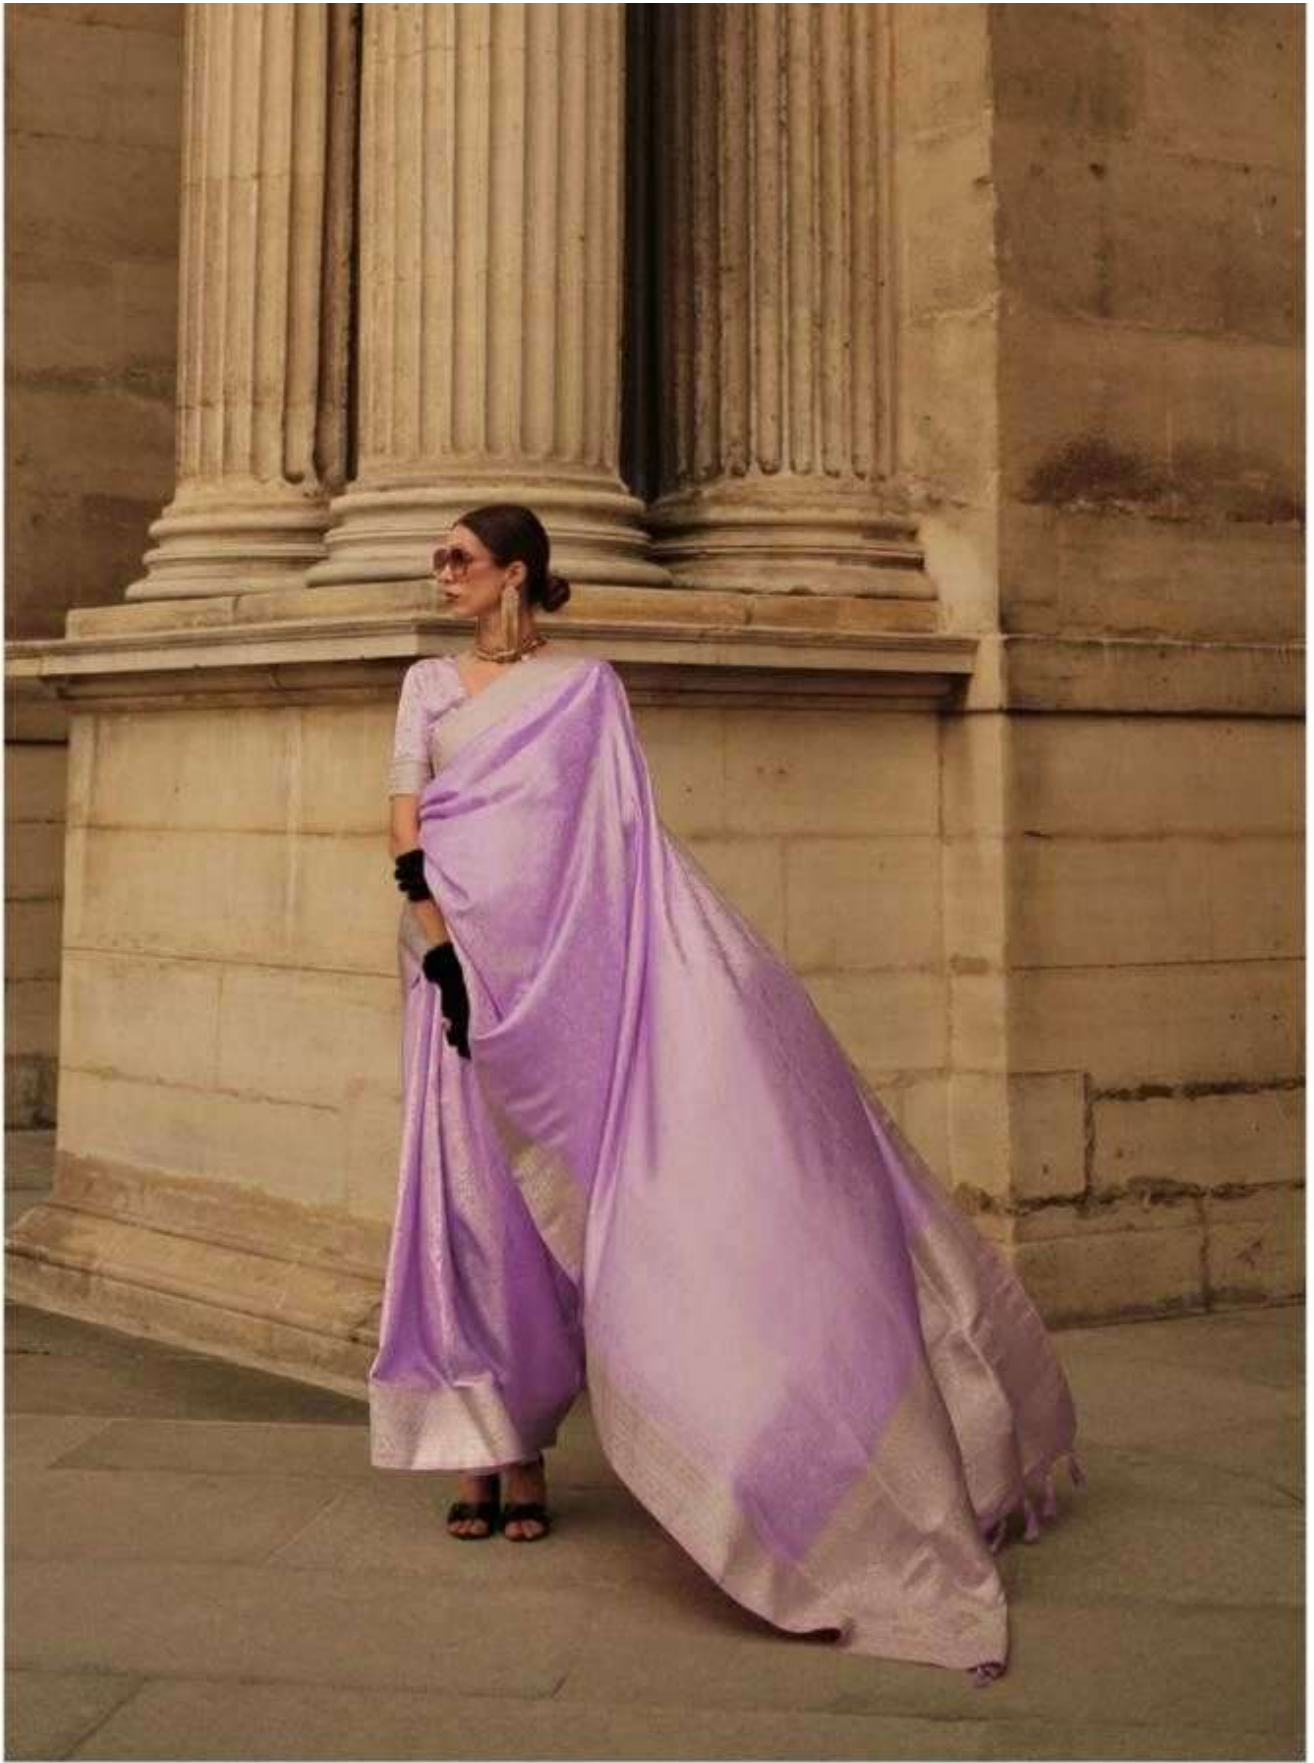

338004

338005

338006

KAVINCI SILK
PURE SATIN HANDLOOM WEAVING SILK

3 3 8 0 0 6