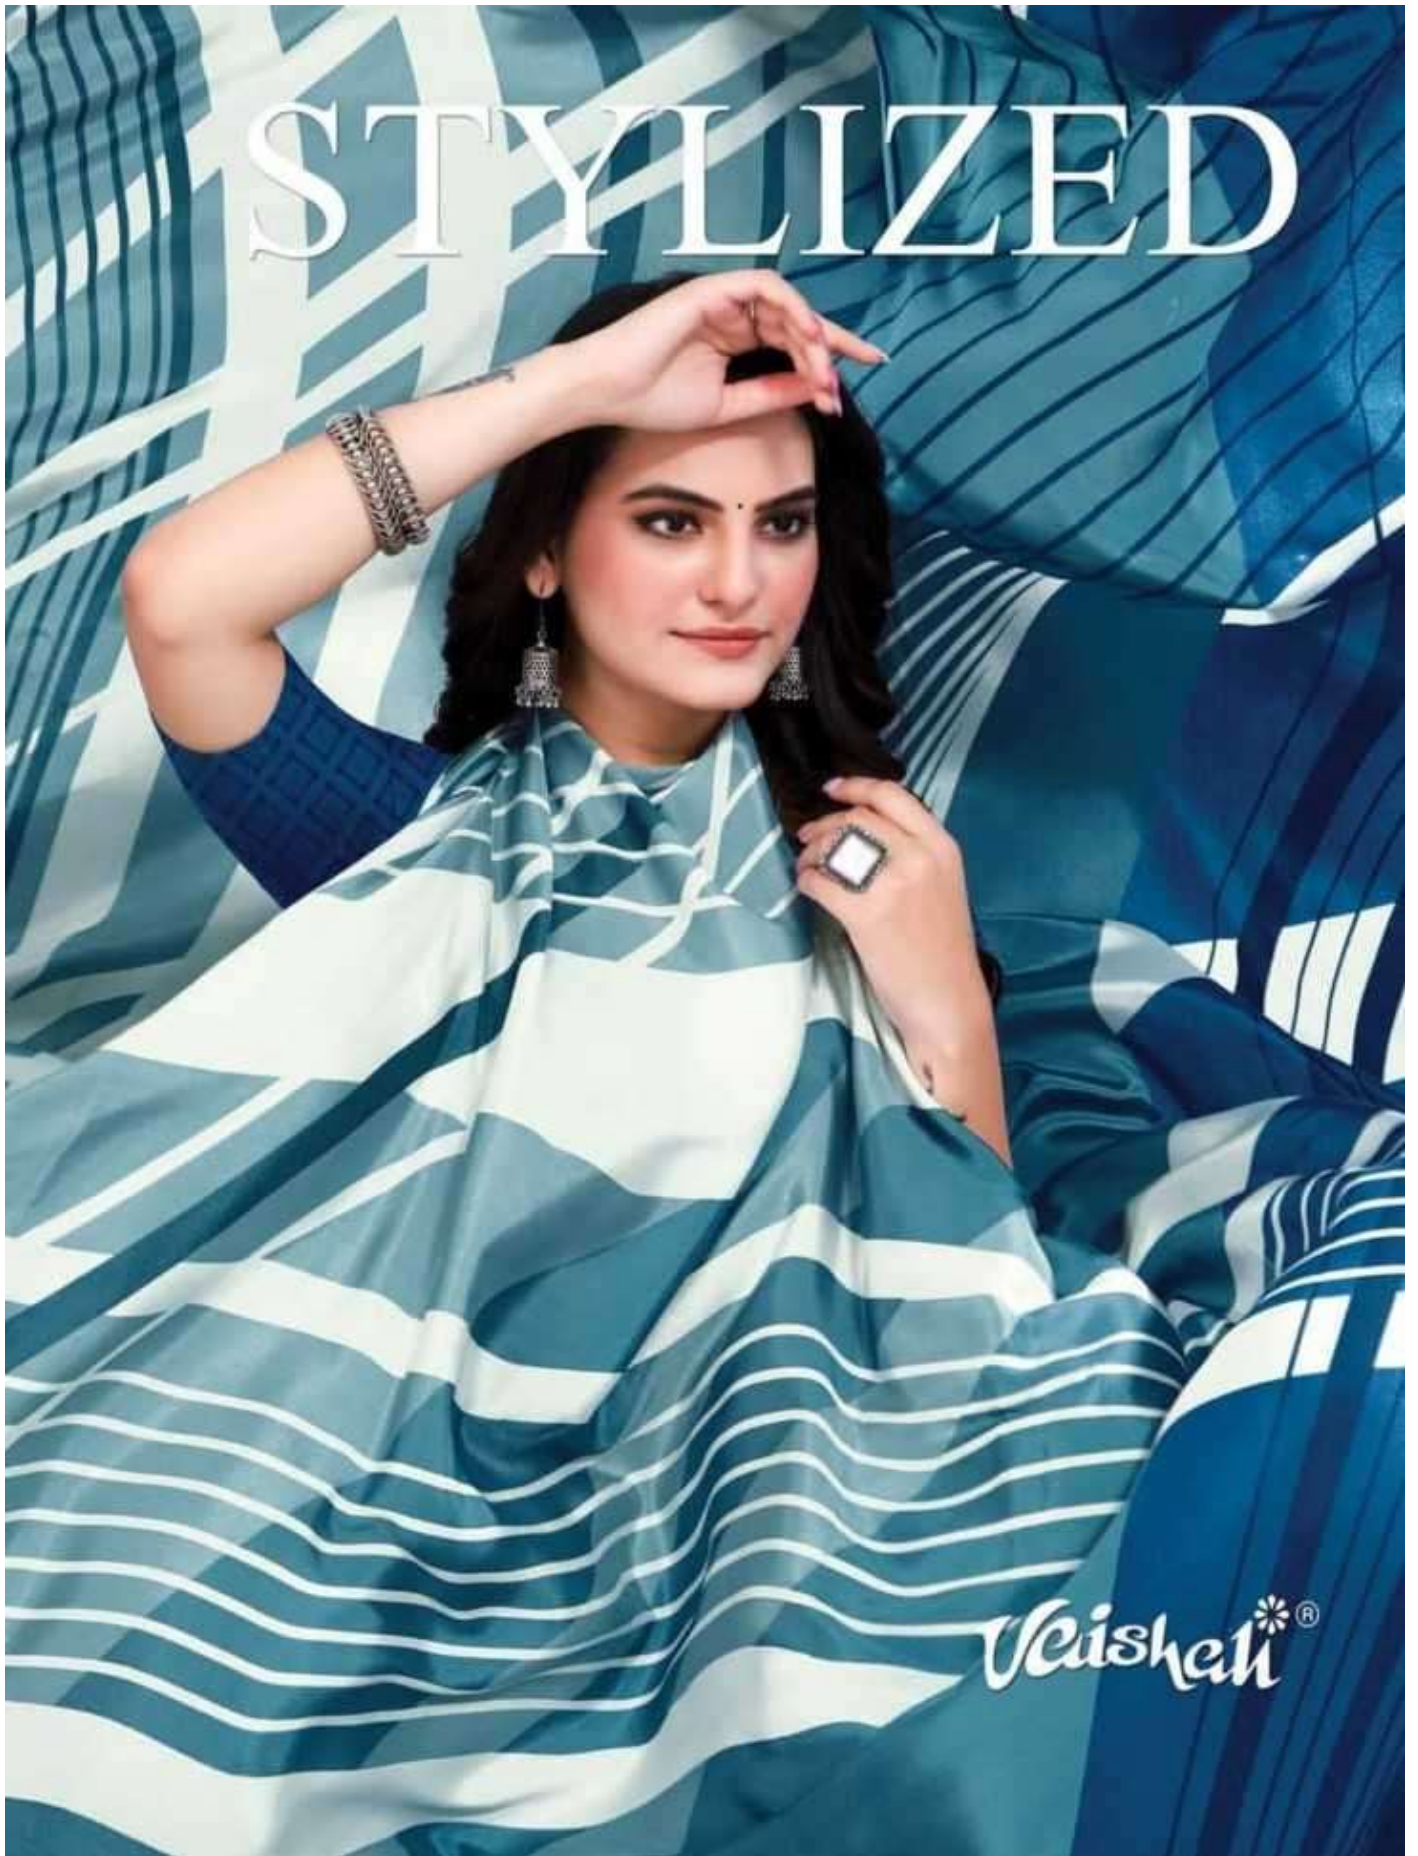

STYLIZED

Veisheli®