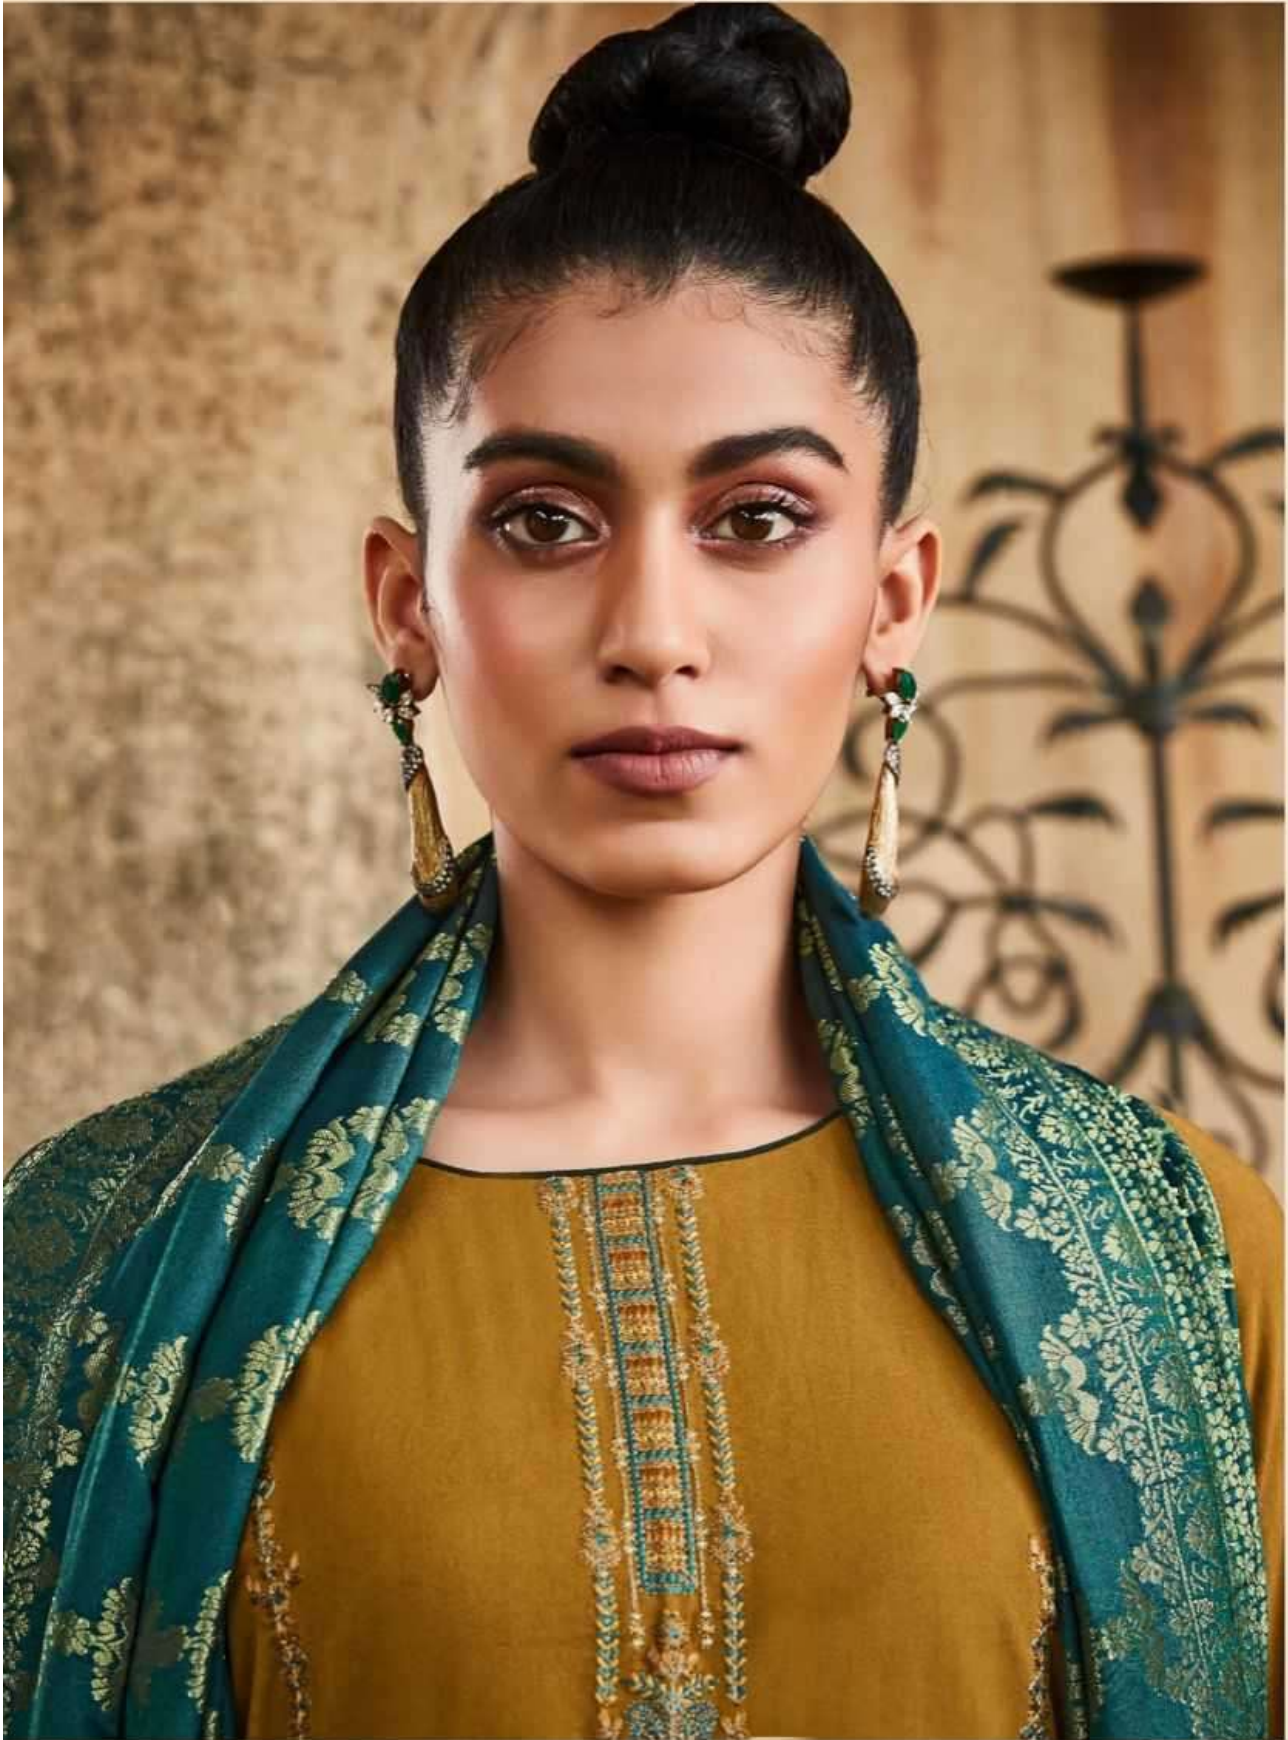

DEEPSY

suits

Royal Touch - 6

◆ 14904 ◆

◆ 14905 ◆

DEEPSY
suits

Royal Touch - 6

DEEPSY
suits

Royal Touch - 6

DESIGN NO.	PRICE	
14901	1150/-	:TOP: VISCOSE PASHMINA WITH EMBROIDERY
14902	1150/-	
14903	1150/-	:BOTTAM: VISCOSE PASHMINA
14904	1150/-	
14905	1150/-	:DUPATTA: WOVEN JEQAURD
Total Pieces: 5		Total Amounnt: 5,750/-+GST

14902

◆ 14902

◆ 14901

DEEPSY

suits

Royal Touch - 6