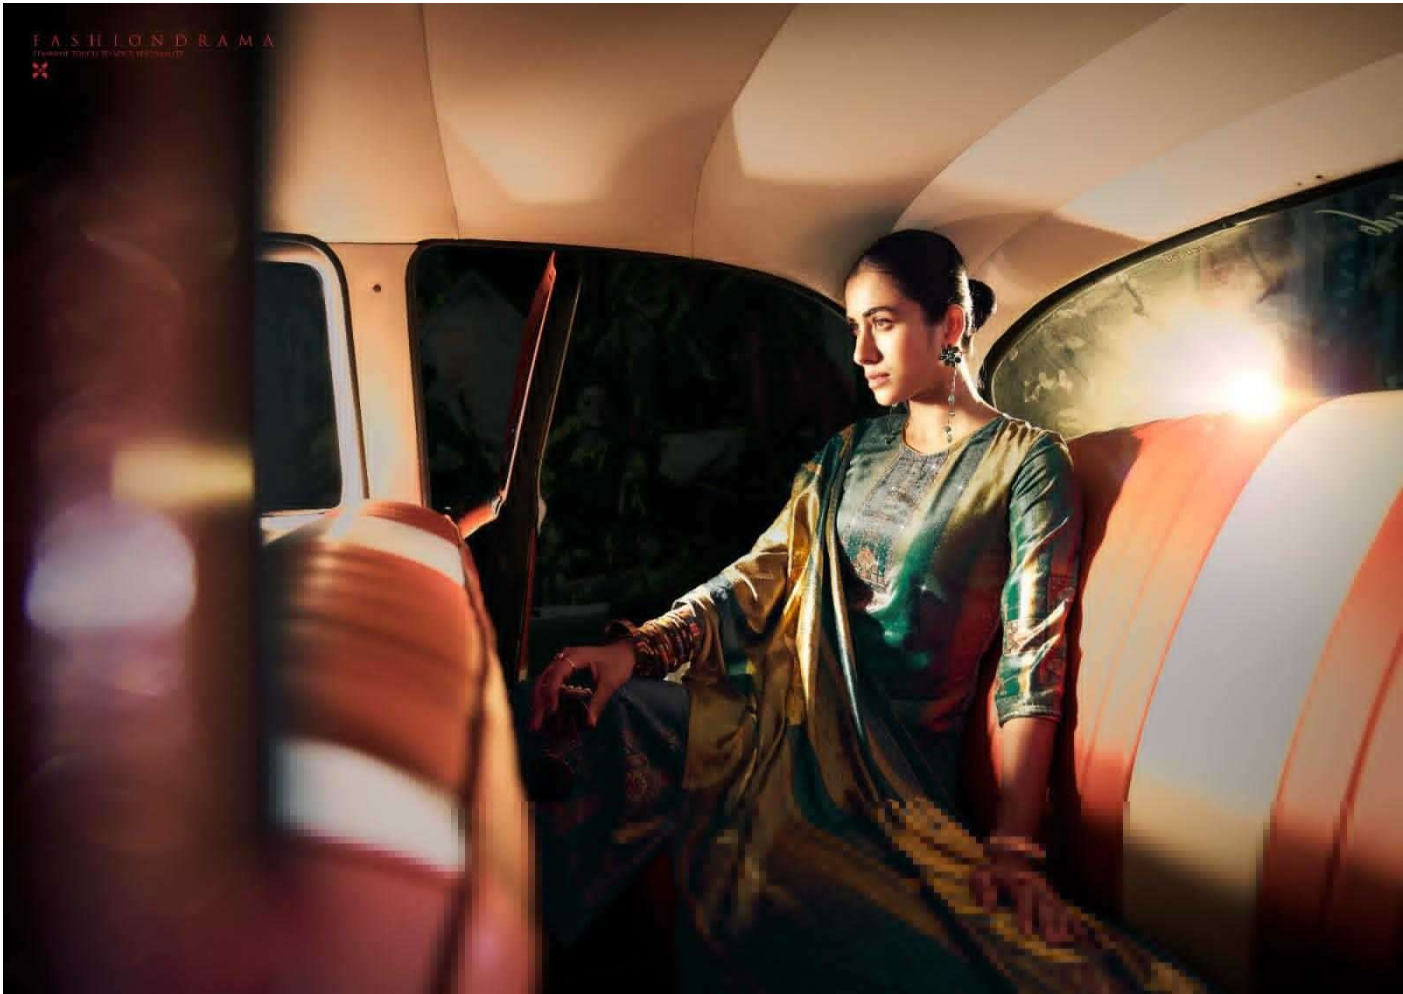

GLORY

GLORY

358-101

358-102

358-103

358-104

358-105

358-106

FASHION DRAMA

Presented by SHERIFF GROUP

—❖❖— **FABRIC DETAIL** —❖❖—

**TOP** : PREMIUM VELVET DIGITAL  
PRINT WITH SWAROVSKI WORK.

**BOTTOM** : PURE WOOLEN PASHMINA DYED...

**DUPATTA** : PREMIUM VELVET DIGITAL PRINT.....