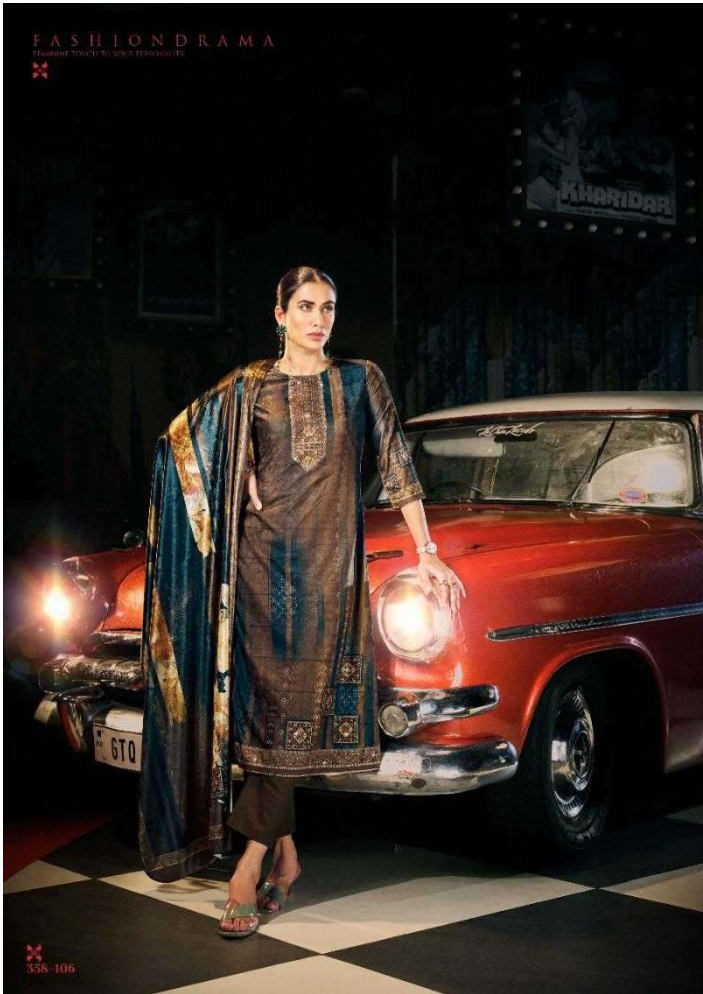

GLORY

GLORY

358-101

358-102

358-103

358-104

358-105

358-106

FASHION DRAMA

Presented by SHERIFF GROUP

—❖❖— **FABRIC DETAIL** —❖❖—

TOP : PREMIUM VELVET DIGITAL
PRINT WITH SWAROVSKI WORK.

BOTTOM : PURE WOOLEN PASHMINA DYED...

DUPATTA : PREMIUM VELVET DIGITAL PRINT.....