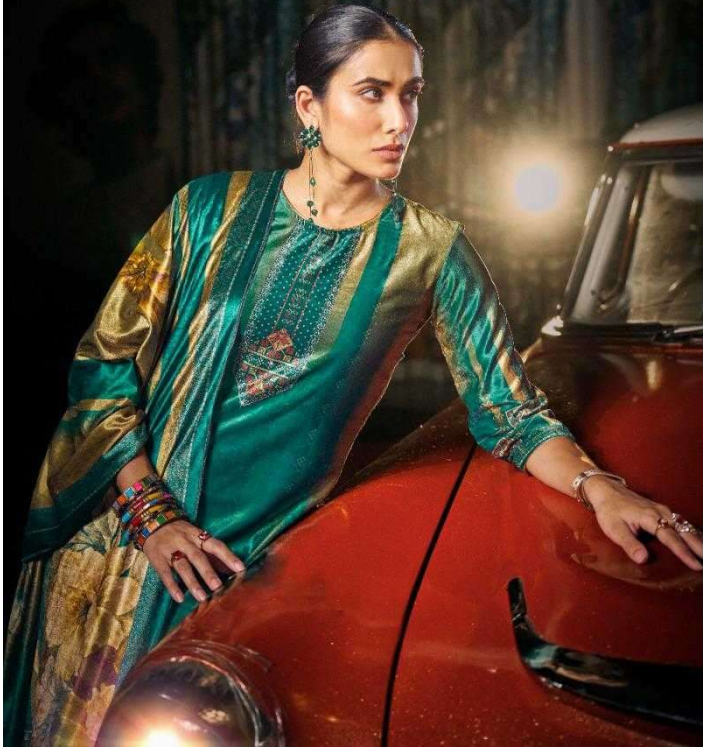

FASHIONDRAMA

LEARNING TOUCH TO YOUR PERSONALITY

338 103