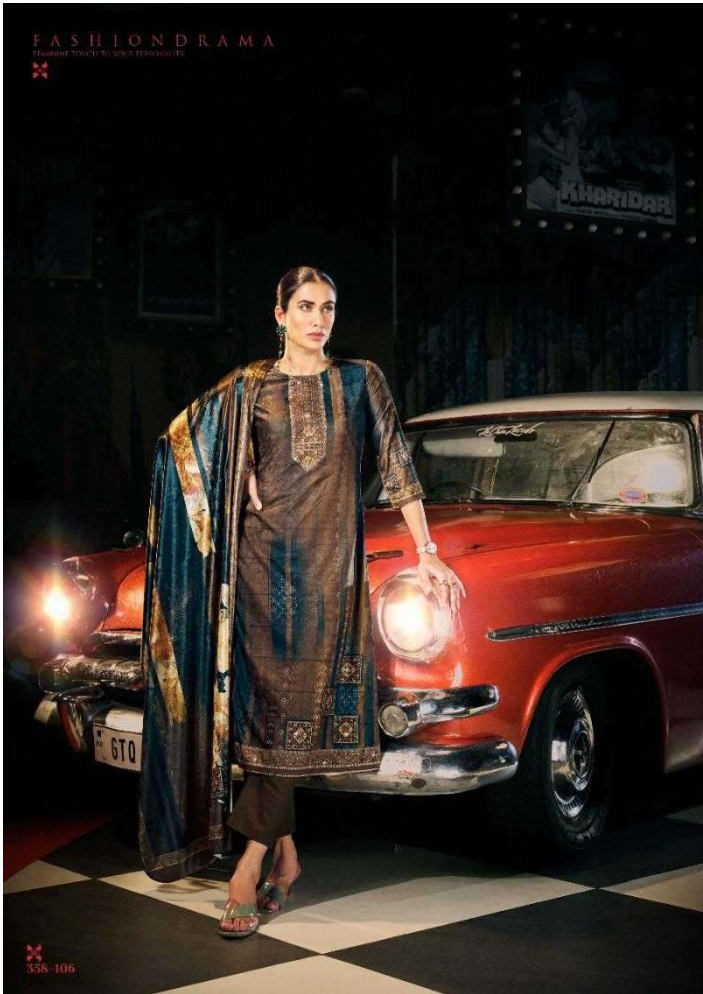

GLORY

GLORY

358-101

358-102

358-103

358-104

358-105

358-106

FASHION DRAMA

Presented by SHERIFF GROUP

—❖❖— **FABRIC DETAIL** —❖❖—

**TOP** : PREMIUM VELVET DIGITAL  
PRINT WITH SWAROVSKI WORK.

**BOTTOM** : PURE WOOLEN PASHMINA DYED...

**DUPATTA** : PREMIUM VELVET DIGITAL PRINT.....