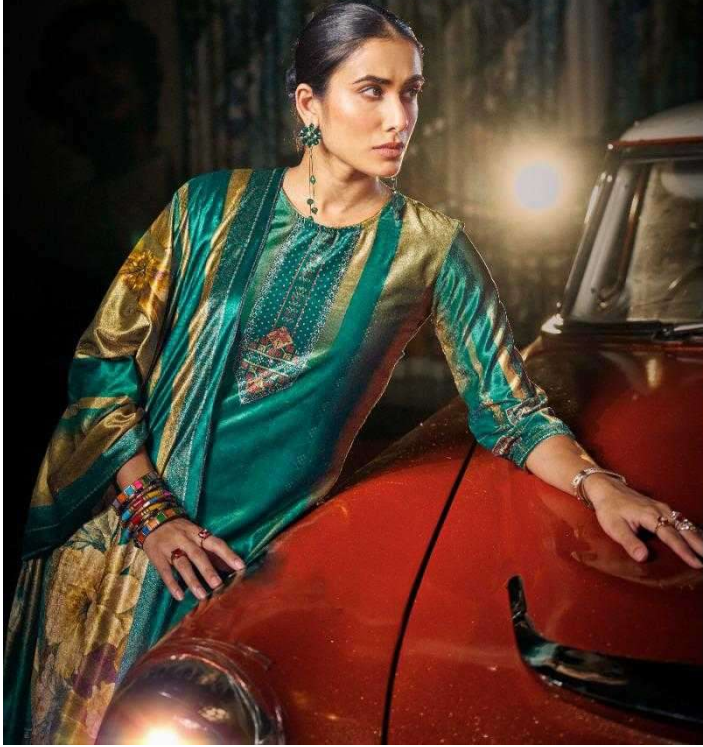

GLORY

GLORY

358-101

358-102

358-103

358-104

358-105

358-106

FASHION DRAMA

Presented by SHERIFF GROUP

—❖❖— **FABRIC DETAIL** —❖❖—

TOP : PREMIUM VELVET DIGITAL
PRINT WITH SWAROVSKI WORK.

BOTTOM : PURE WOOLEN PASHMINA DYED...

DUPATTA : PREMIUM VELVET DIGITAL PRINT.....