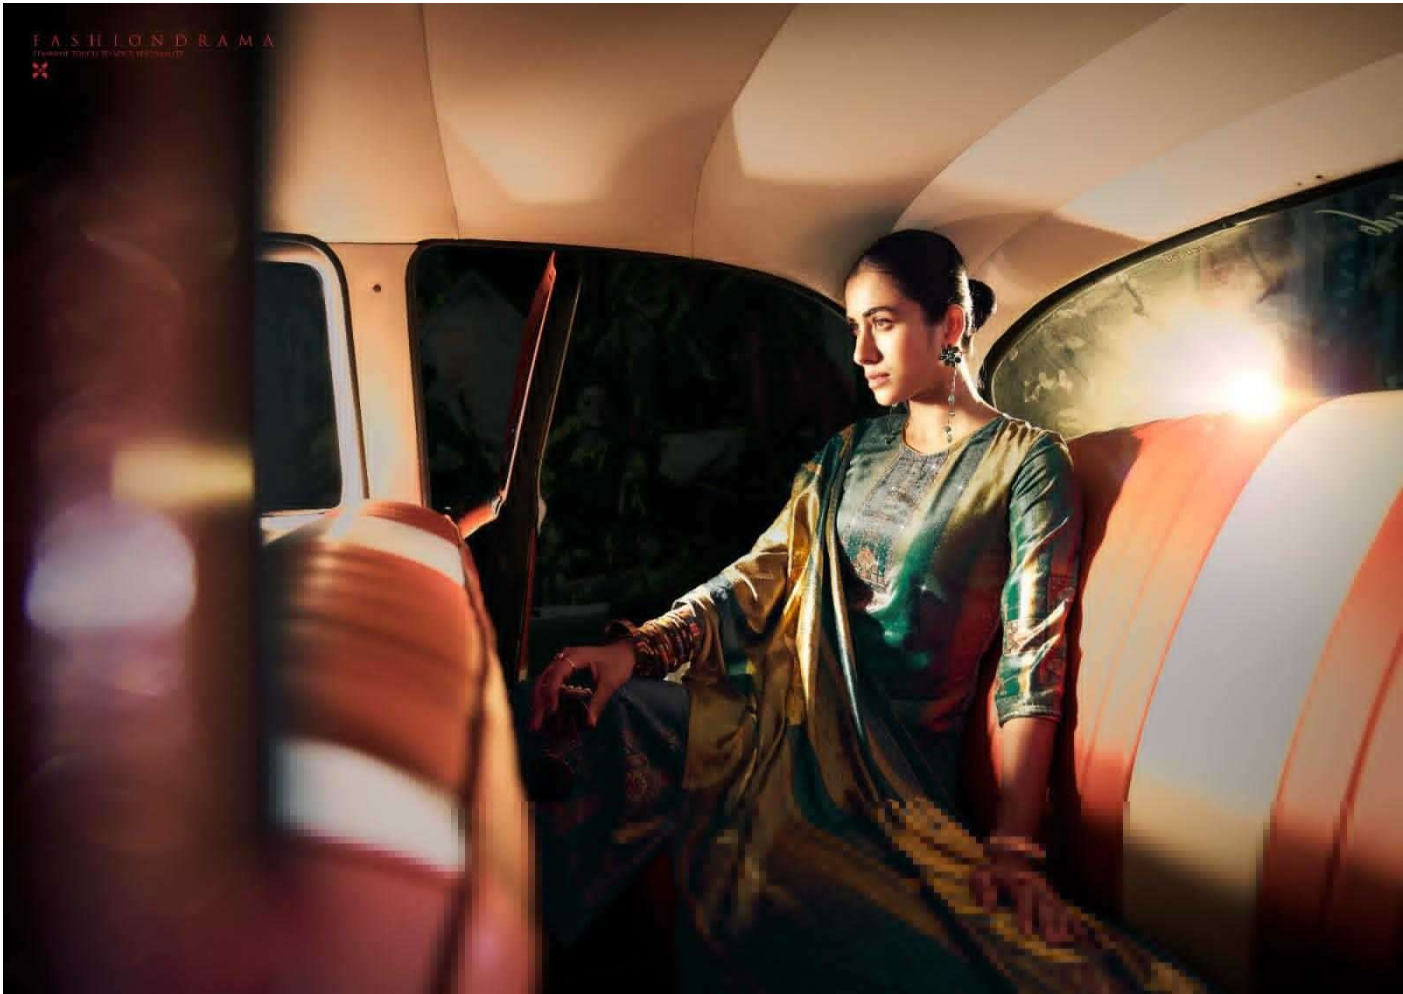

GLORY

GLORY

358-101

358-102

358-103

358-104

358-105

358-106

FASHION DRAMA

Presented by SHERIFF GROUP

—❖❖— **FABRIC DETAIL** —❖❖—

TOP : PREMIUM VELVET DIGITAL
PRINT WITH SWAROVSKI WORK.

BOTTOM : PURE WOOLEN PASHMINA DYED...

DUPATTA : PREMIUM VELVET DIGITAL PRINT.....

FASHIONDRAMA
FASHION TOUCH TO YOUR PERSONALITY