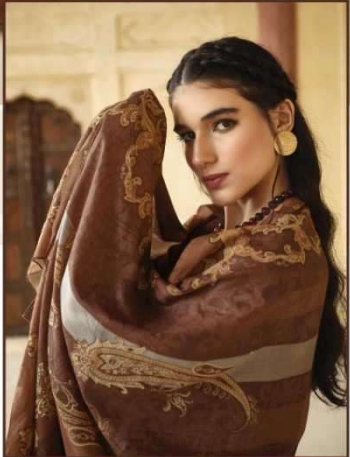

Fida
A Brand by L'ETIM

COU

1006