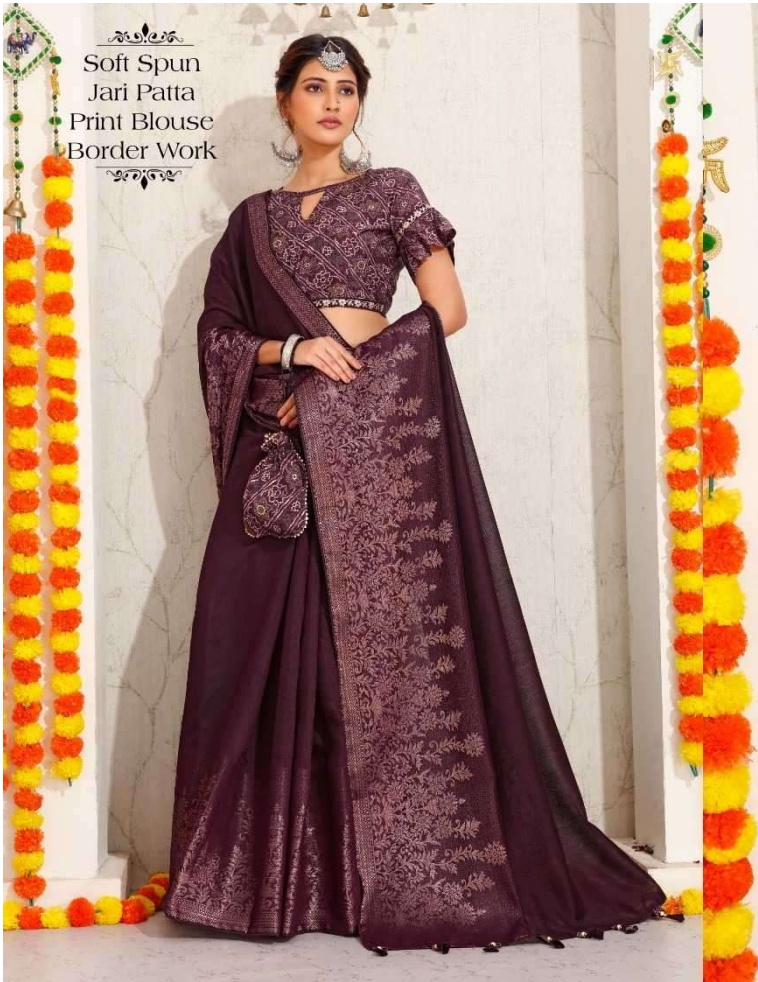

Soft Spun
Jari Patta
Print Blouse
Border Work