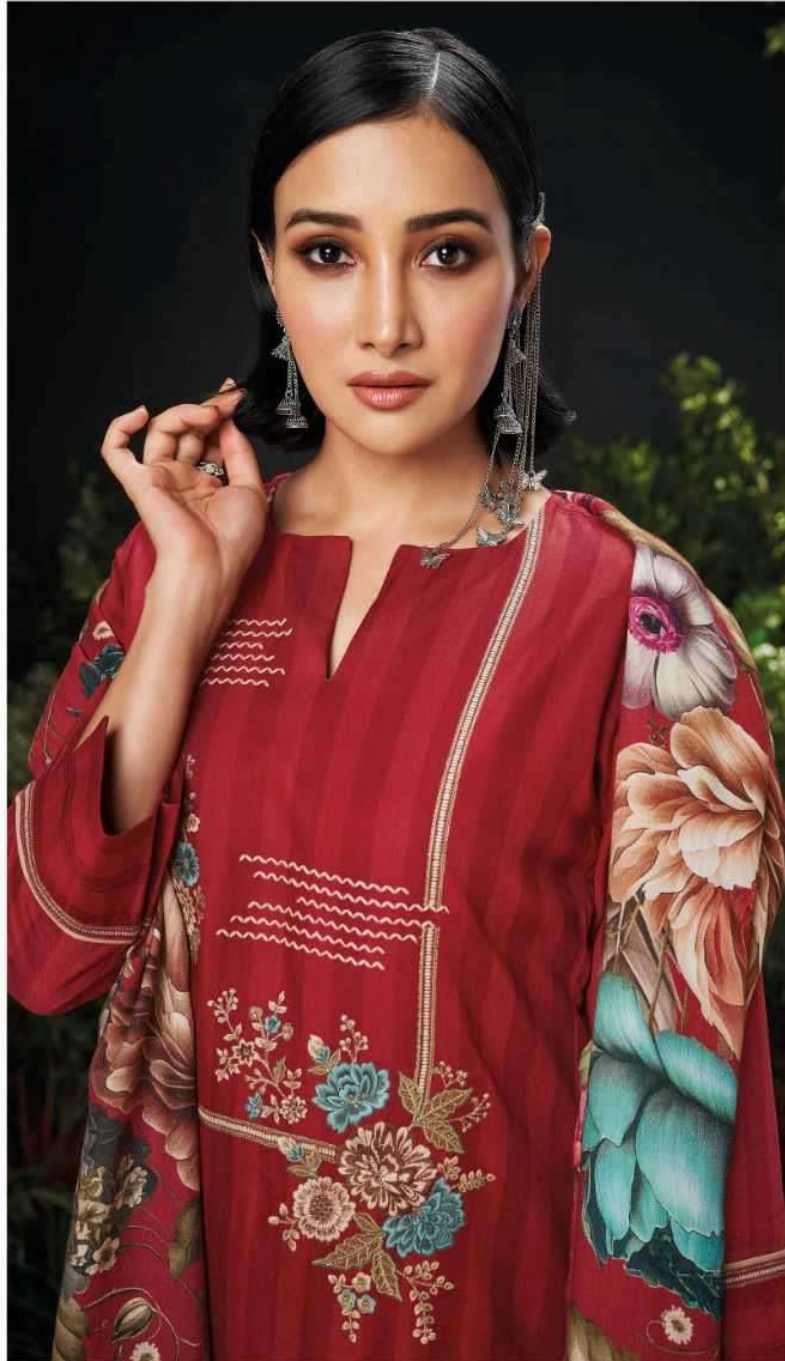

Ganga®

Venya

C1618

C1617

C1620

Ganga®

Venya

C1621

Ganga®  
Venya

C1619

PRODUCT NAME	<b>VENYA</b>
D.NO.	C1617 TO C1622
DESCRIPTION	<b>TOP</b> PREMIUM PURE PASHMINA PRINTED WITH EMBROIDERY AND LACE ON DAMAN <b>BOTTOM</b> PREMIUM PURE PASHMINA SOLID COLOUR <b>DUPATTA</b> FINEST VISCOSE SHAWL PRINTED
HSN CODE	<b>540834</b>
WHOLESALE PRICE	<b>1760/- EACH+GST(EXTRA)</b>