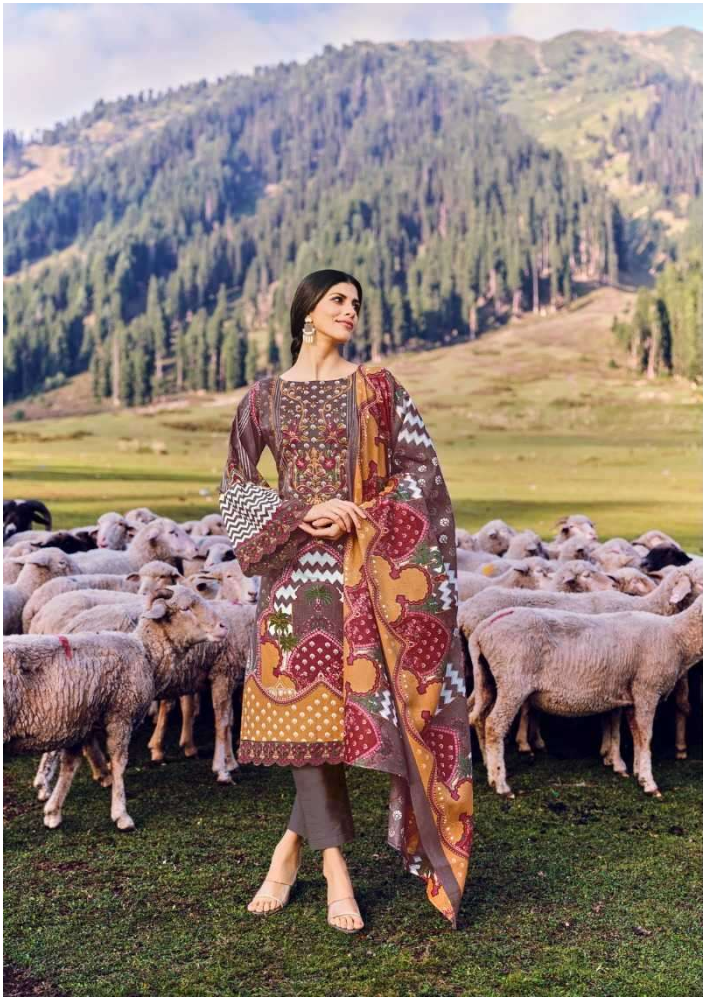

100% PURE COTTON EMBROIDERY WORK + DAMAN AND SLEEVES EMBROIDERY WORK. (2.50 MTR APX)

DUPATTA

100% PURE COTTON MAL MAL DUPATTA PRINT. (2.30 MTR APX)

BOTTOM

100% PURE COTTON. (3 MTR APX)

BelliZa[®]
Designer Studio