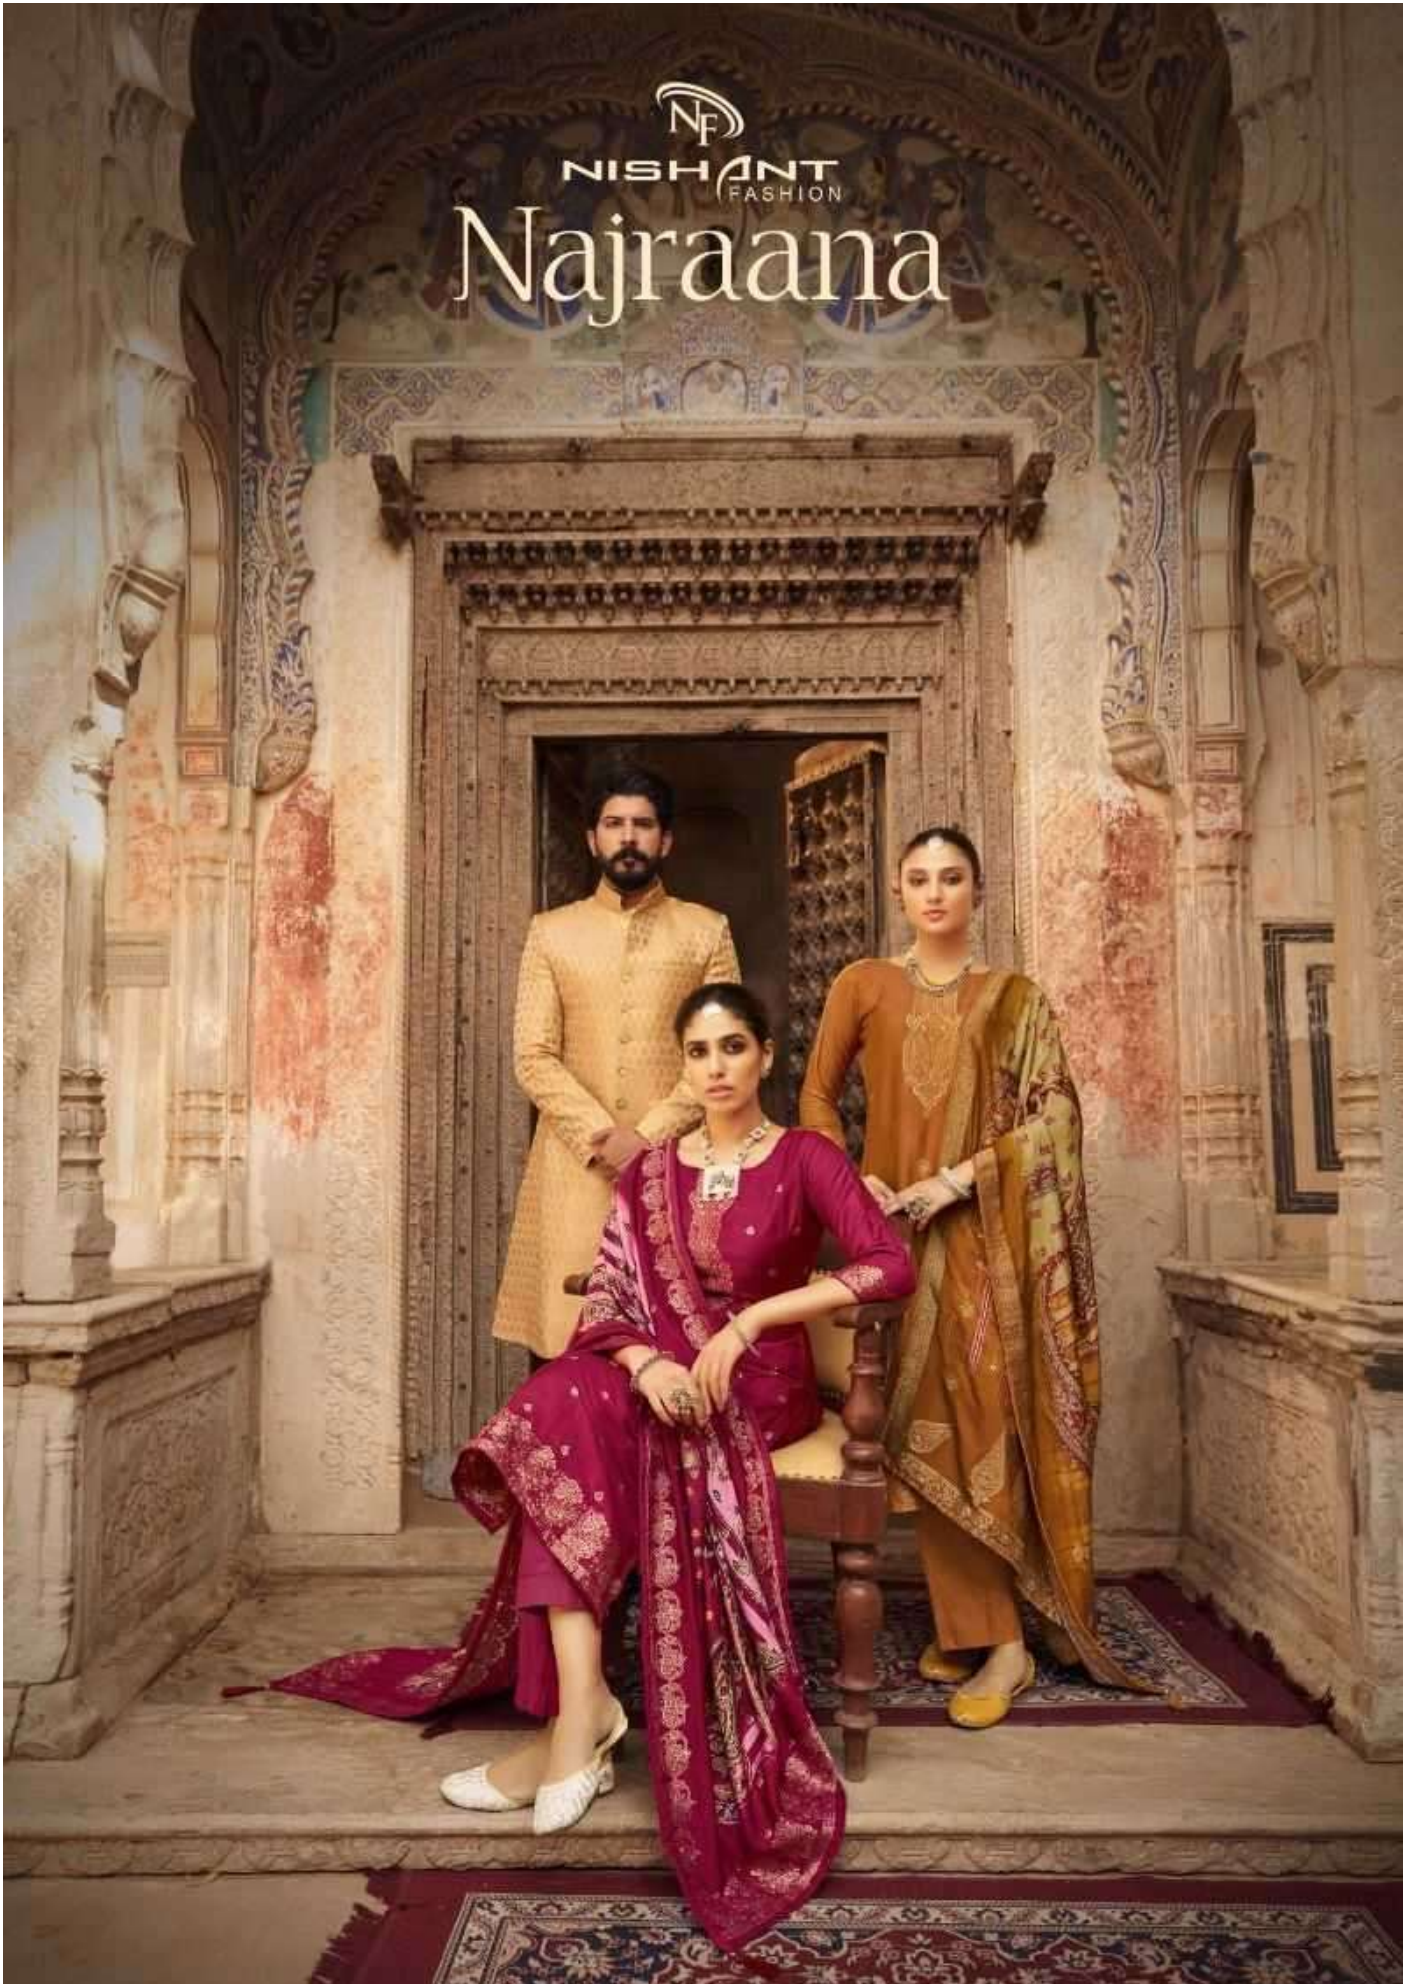

NISHANT
FASHION

Najraana

◆ ◆ ◆
60006

STANDING FASHION NEVER FAILS!!! TRADITION WITH OUR LATEST FASHIONABLE CULTURE

◆ ◆ ◆
60002

SHIEL ON LEAVING SOON BEFORE THE MOON WITH MANDI-FEST

60001

60002

EROGANCE FABRICATIONS GODES FOR DREAMS THE IMPRESSIVE FACTOR THIS SEASON BEAUTY

◆ ◆ ◆
60004

MOOD LUXURIOUS NATURAL TONES, LINES AND A MINIMAL APPROACH INSPIRES THE ARTFORM.