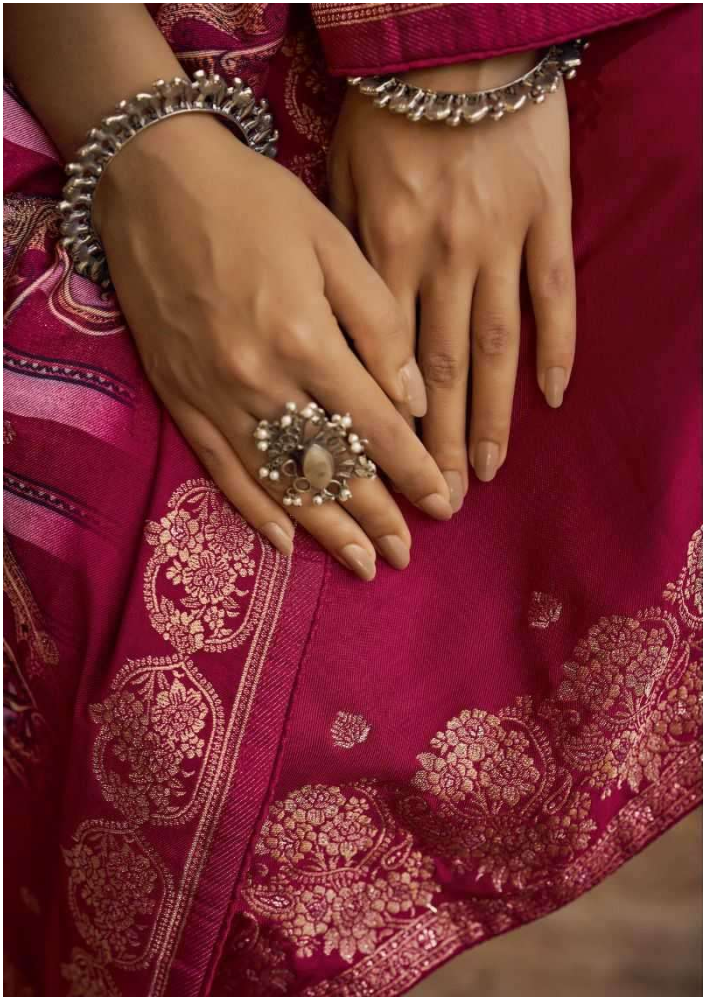

NISHANT
FASHION

Najraana

◆ ◆ ◆
60006

STANDING FASHION NEVER FAILS!!! TRADITION WITH OUR LATEST FASHIONABLE CULTURE

◆ ◆ ◆
60002

SHIEL ON LEAVING SOON BEFORE THE MOON WITH MANDI-FEST

60001

60002

EROGANCE FABRICATIONS GODES FOR DREAMS THE IMPRESSIVE FACTOR THIS SEASON BEAUTY

◆ ◆ ◆
60004

MOOD LUXURIOUS NATURAL TONES, LINES AND A MINIMAL APPROACH INSPIRES THE ARTFORM.