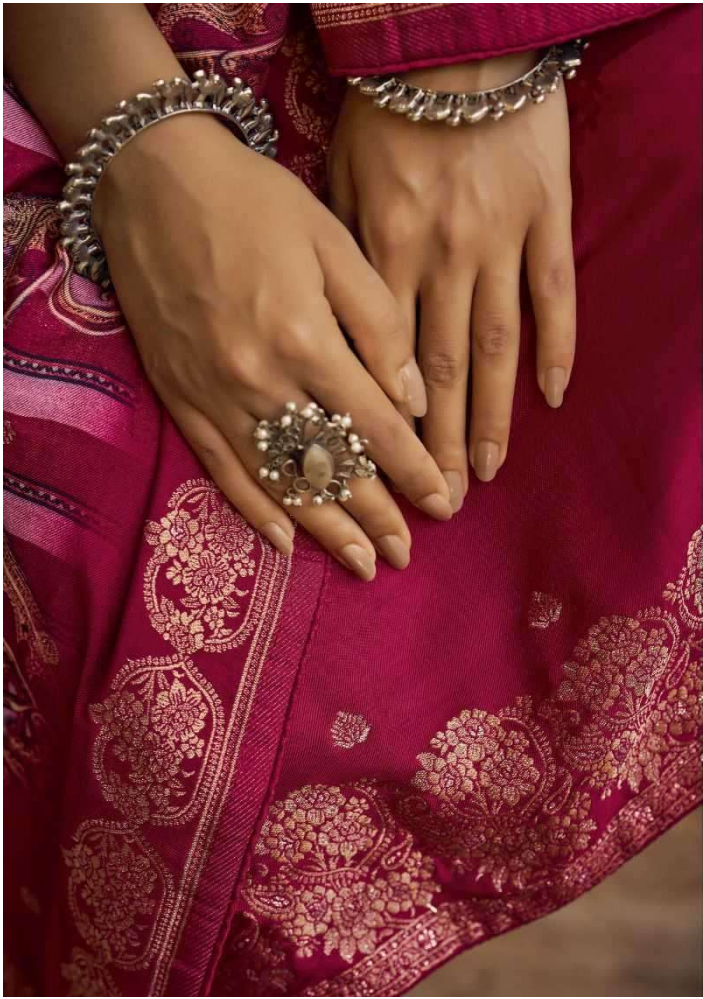

NISHANT
FASHION

Najraana

◆ ◆ ◆
60006

STANDING FASHION NEVER FAILS!! TRADITION WITH OUR LATEST FASHIONABLE CULTURE

◆ ◆ ◆
60002

SHIEL ON LEAVING SOON BEFORE THE MOON WITH MANDI-FEST

60001

60002

EROGANCE FABRICATIONS GODES FOR DREAMS THE IMPRESSIVE FACTOR THIS SEASON BEAUTY

◆ ◆ ◆
60004

MOOD LUXURIOUS NATURAL TONES, LINES AND A MINIMAL APPROACH INSPIRES THE ARTFORM.