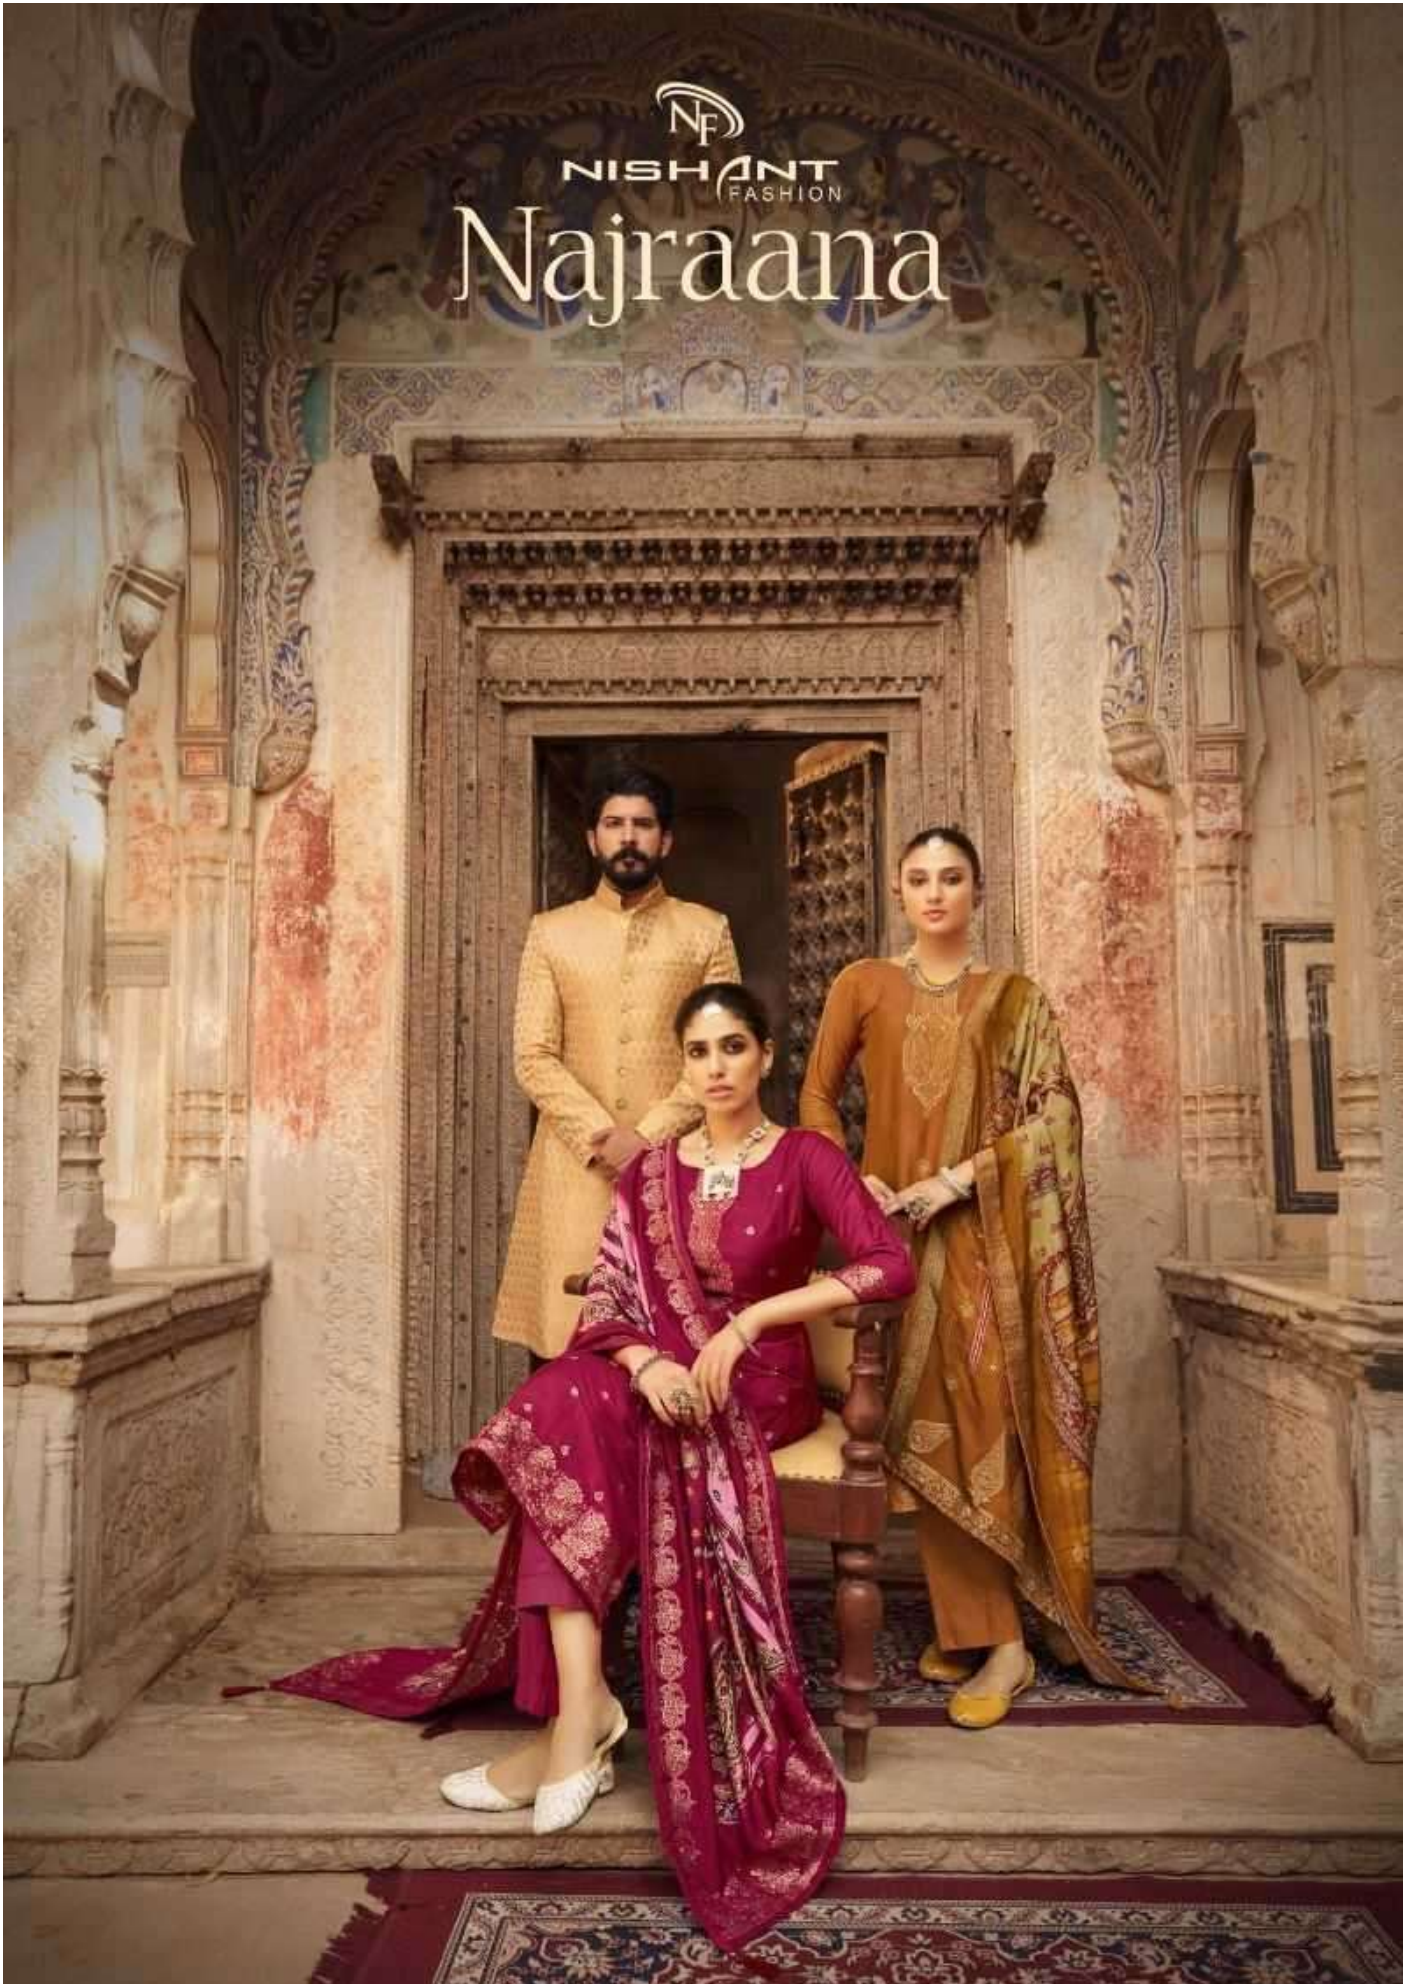

NISHANT
FASHION

Najraana

◆ ◆ ◆
60006

STANDING FASHION NEVER FAILS!! TRADITION WITH OUR LATEST FASHIONABLE CULTURE

◆ ◆ ◆
60002

SHIEL ON LEAVING SOON BEFORE THE MOON WITH MANDI-FEST

60001

60002

EROGANCE FABRICATIONS GODES FOR DREAMS THE IMPRESSIVE FACTOR THIS SEASON BEAUTY

◆ ◆ ◆
60004

MOOD LUXURIOUS NATURAL TONES, LINES AND A MINIMAL APPROACH INSPIRES THE ARTFORM.