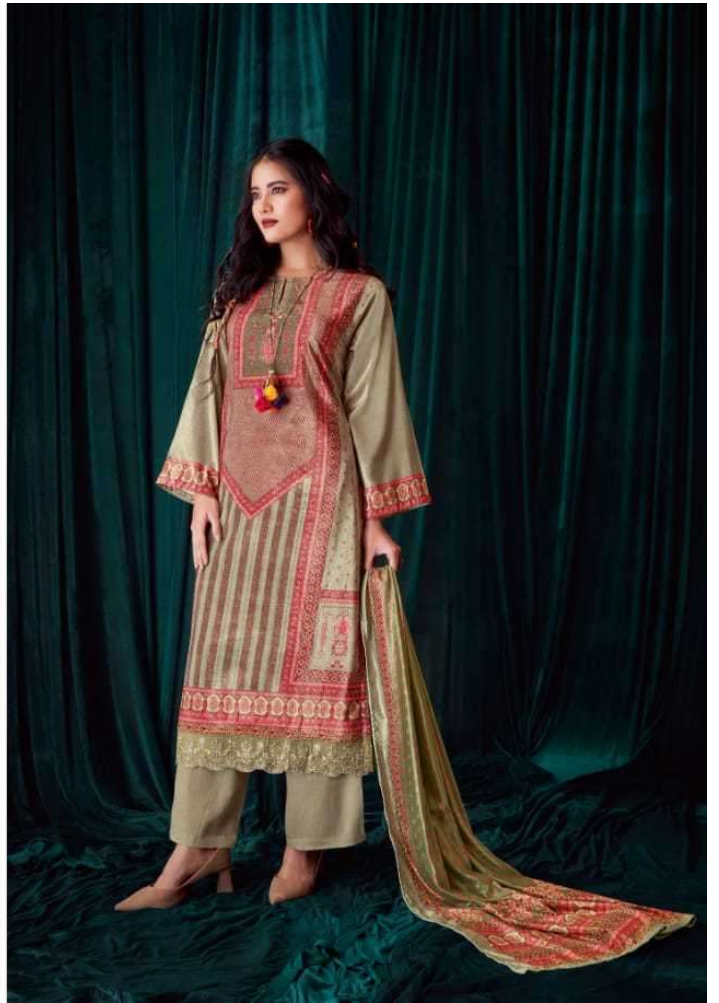

Velvet Edition
NOOR

Printed Edition
NOOR
312

336

351

345

Velvet Edition
NOOR

370

325

DESCRIPTION

TOP - VELVET DIGITAL PRINT WITH ORGENZA SILK
AND DAMAN PATTI EMBROIDERY

BOTTOM - STAPLE TWILL

DUPATTA - VELVET DUPATTA DIGITAL PRINTED

RATE

{ RS, 1895/- }

TOTAL SUITS = 06 TOTAL AMOUNT - 11370/- AVG. RATE - 1895/-