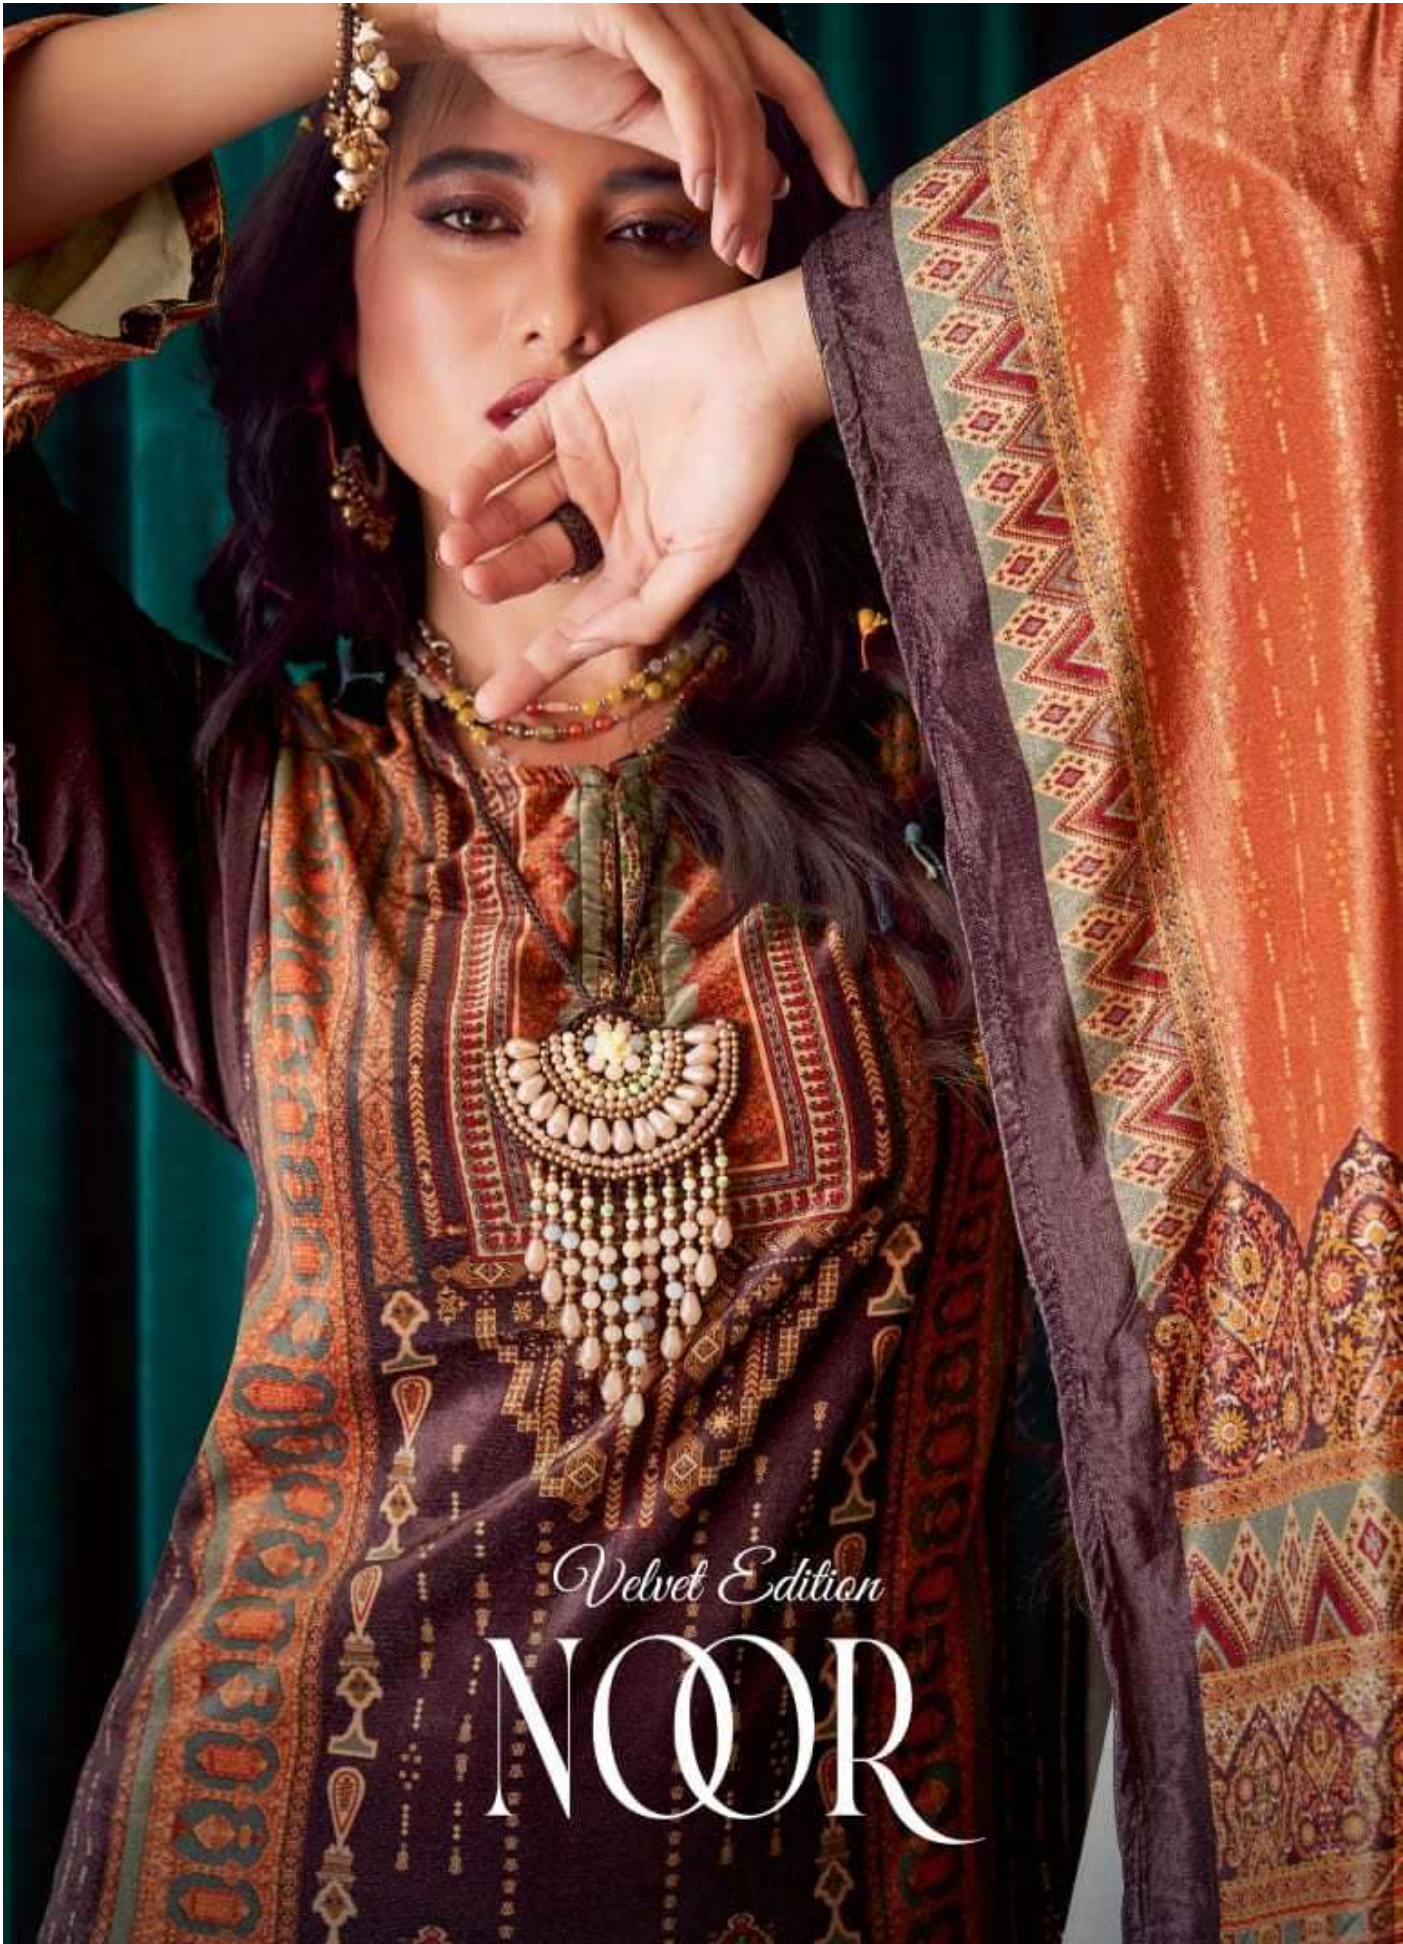

DESCRIPTION

**TOP - VELVET DIGITAL PRINT WITH ORGENZA SILK
AND DAMAN PATTI EMBROIDERY**

BOTTOM - STAPLE TWILL

DUPATTA - VELVET DUPATTA DIGITAL PRINTED

{ RATE }
{ RS, 1895/- }

TOTAL SUITS = 06 TOTAL AMOUNT - 11370/- AVG. RATE - 1895/-