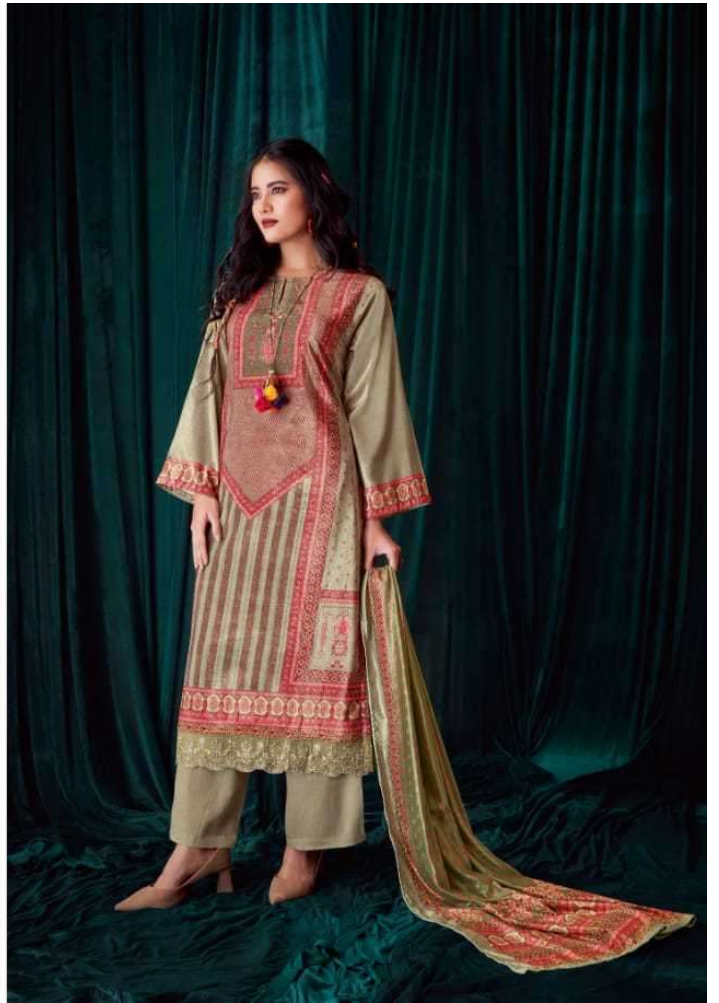

Velvet Edition
NOOR

Print Edition
NOOR
312

336

351

345

Velvet Edition
NOOR

370

325

DESCRIPTION

TOP - VELVET DIGITAL PRINT WITH ORGENZA SILK
AND DAMAN PATTI EMBROIDERY

BOTTOM - STAPLE TWILL

DUPATTA - VELVET DUPATTA DIGITAL PRINTED

RATE

{ RS, 1895/- }

TOTAL SUITS = 06 TOTAL AMOUNT - 11370/- AVG. RATE - 1895/-