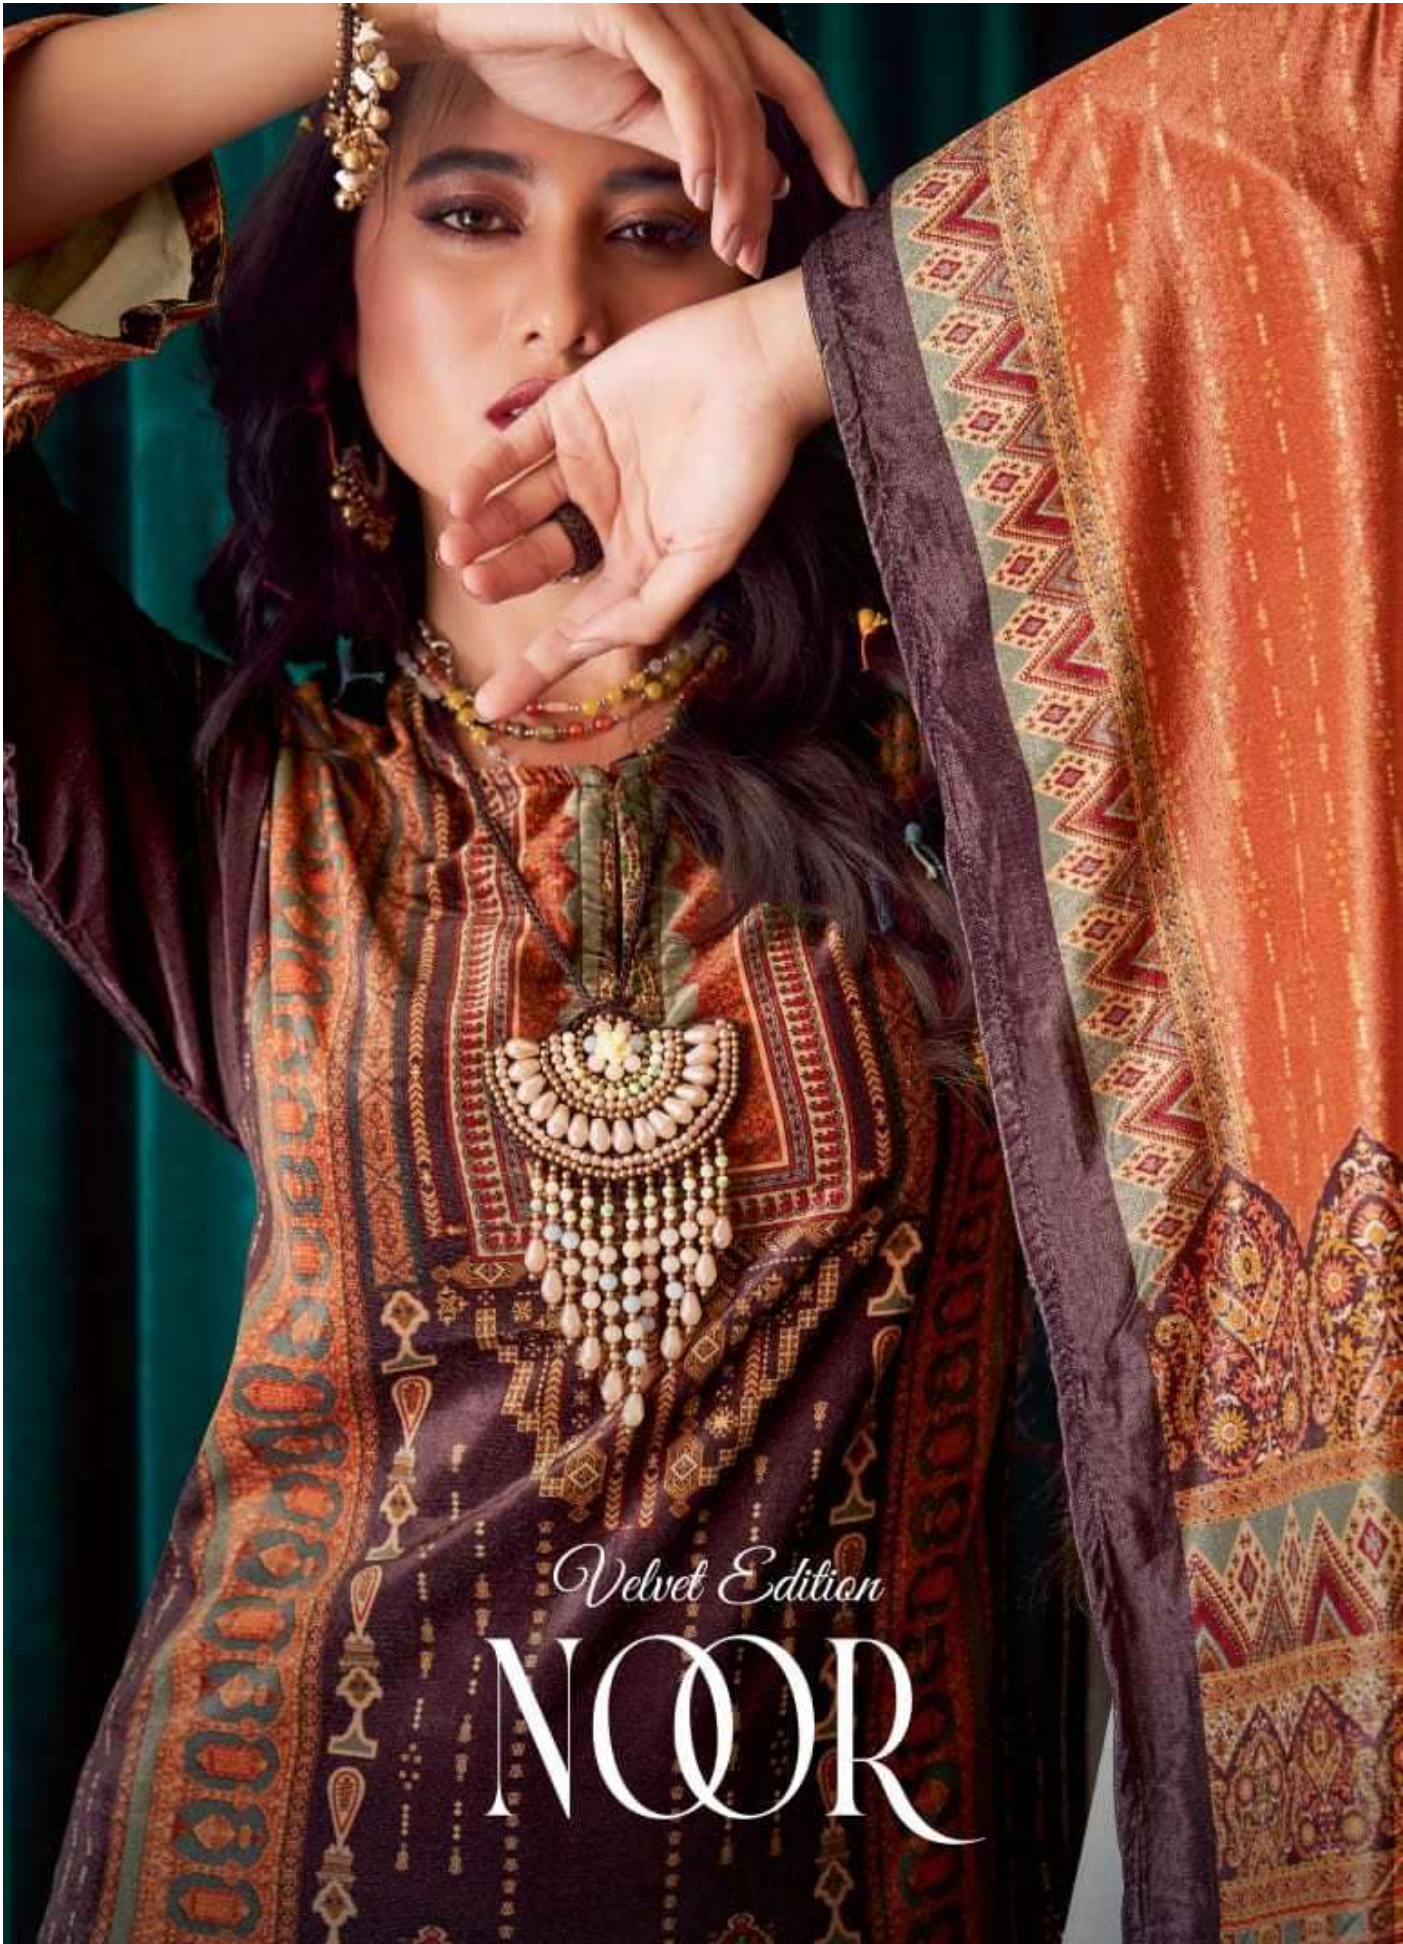

DESCRIPTION

TOP - VELVET DIGITAL PRINT WITH ORGENZA SILK
AND DAMAN PATTI EMBROIDERY

BOTTOM - STAPLE TWILL

DUPATTA - VELVET DUPATTA DIGITAL PRINTED

RATE

{ RS, 1895/- }

TOTAL SUITS = 06 TOTAL AMOUNT - 11370/- AVG. RATE - 1895/-