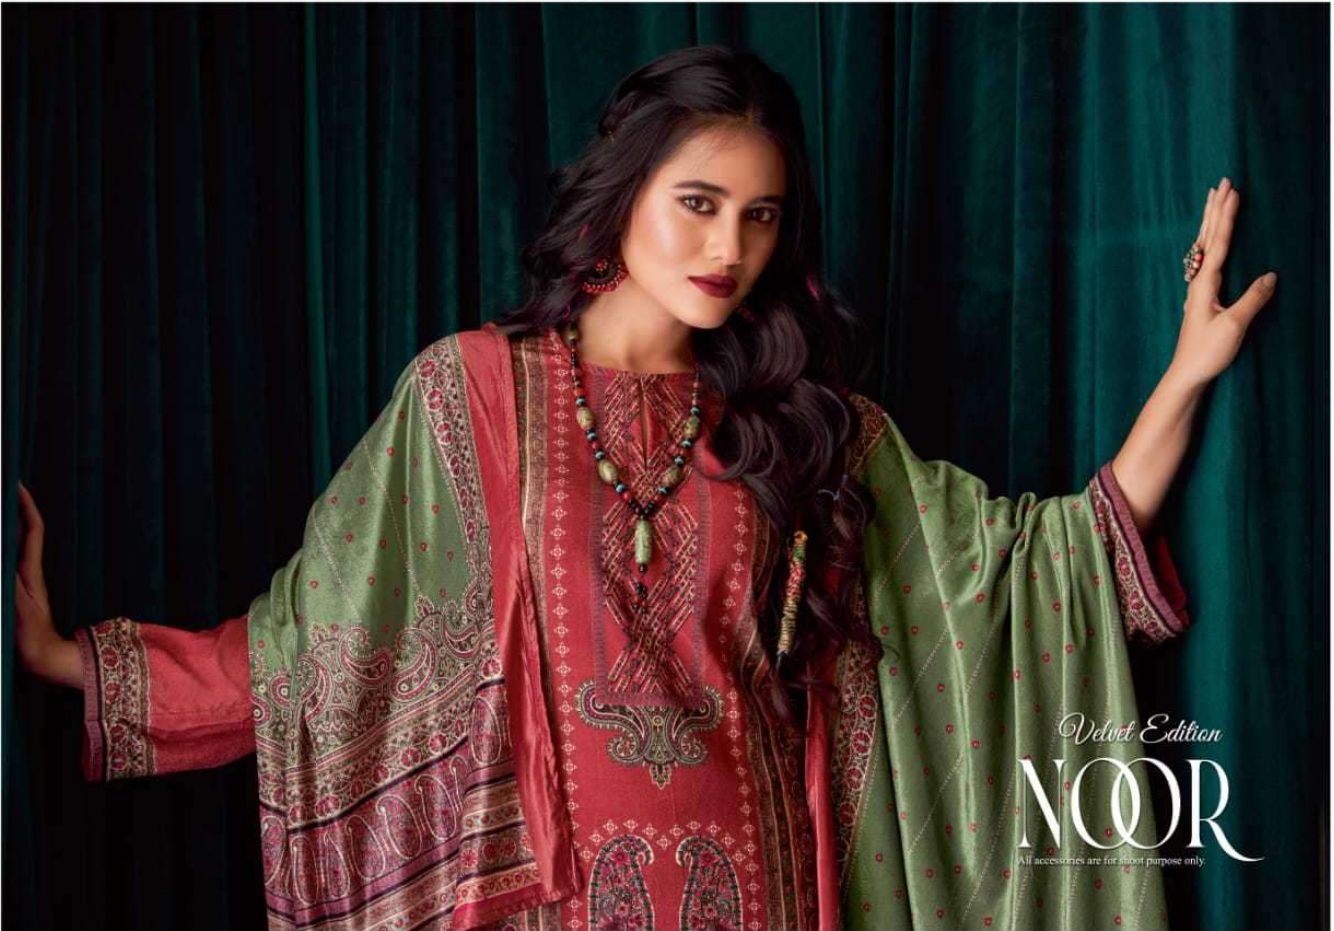

Velvet Edition
NOOR
All accessories are for show purpose only.