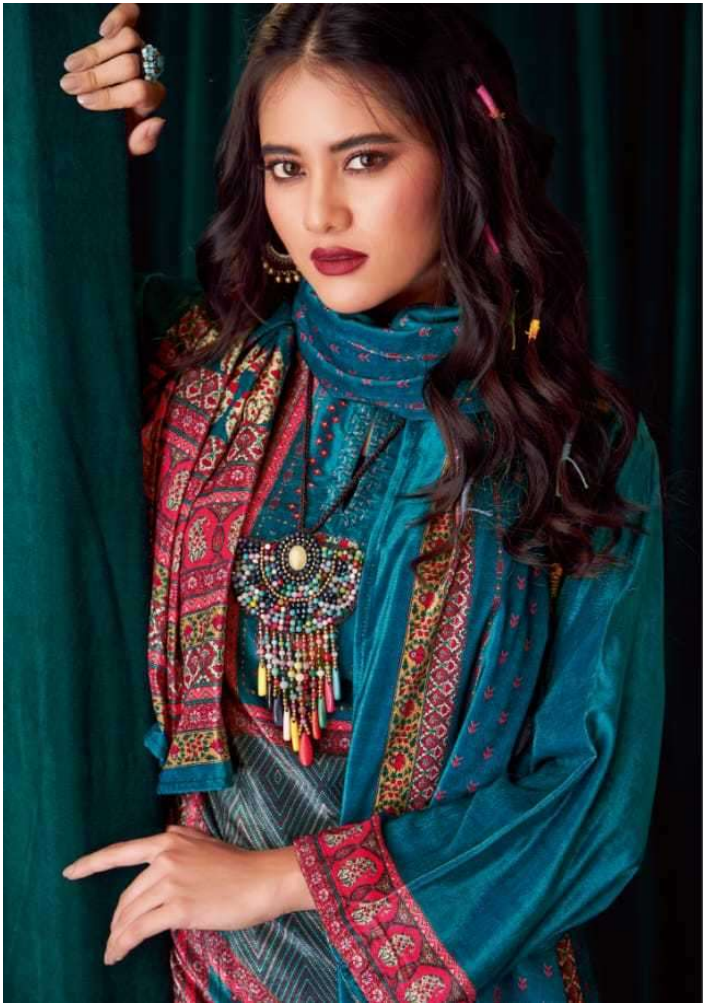

Winter Collection
NQR
376