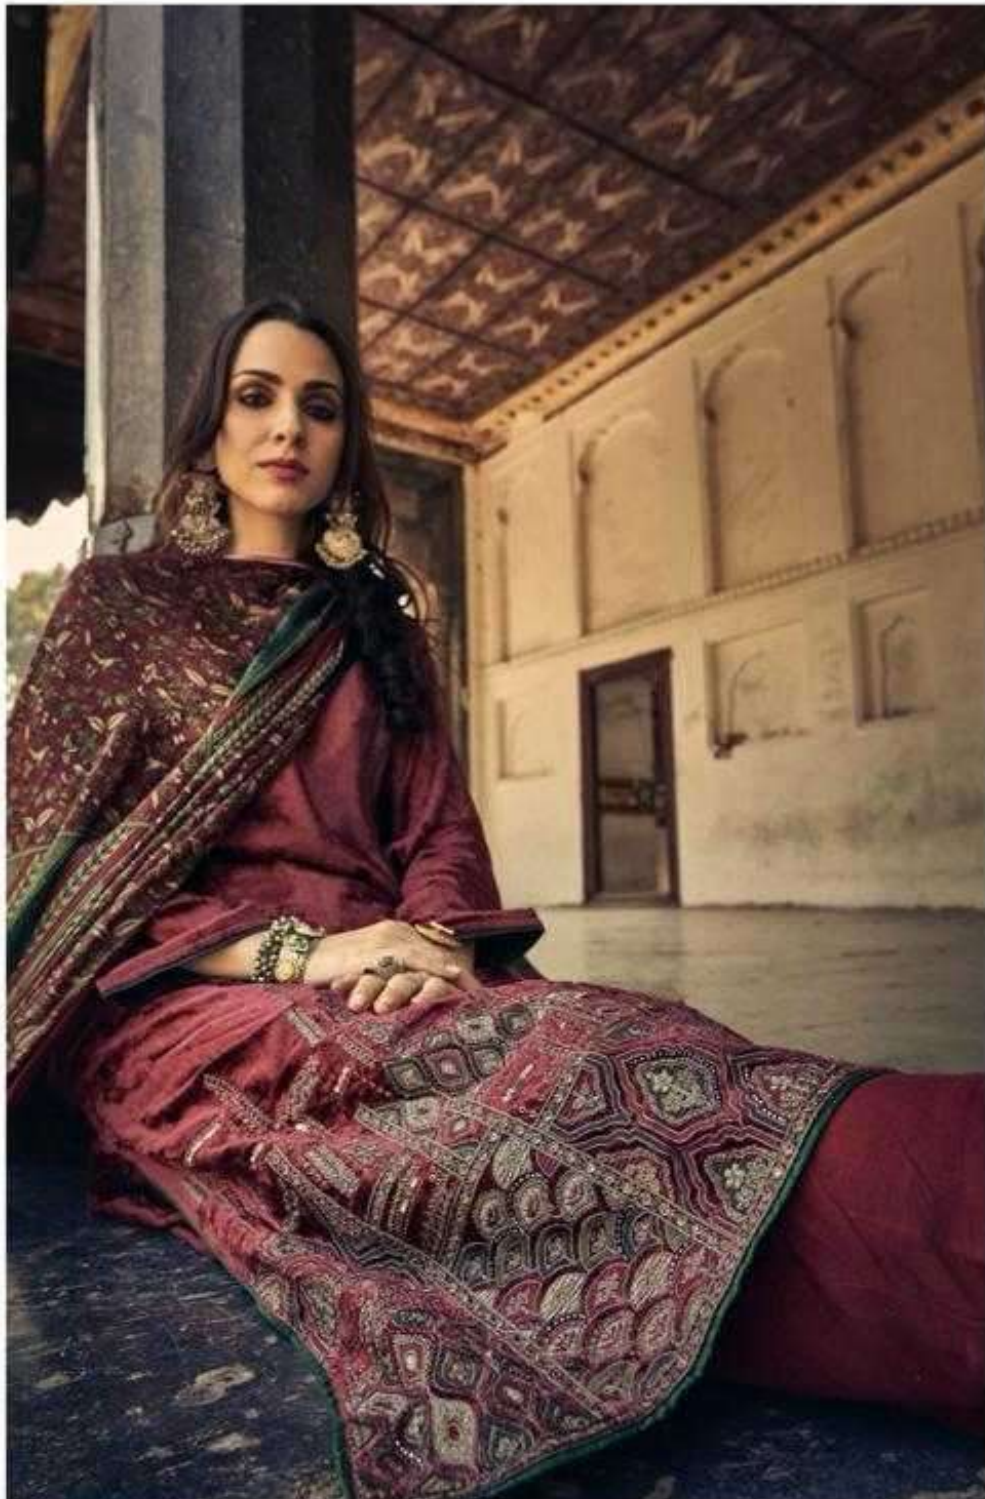

THE SPARKLING GLITTER OF INNOCENCE IS BEST EXEMPLIFIED THROUGH THESE DESIGNS. BE THE QUEEN OF VIRTUE YOU WERE DESTINED TO BE.

A BEAUTY PRISTINE