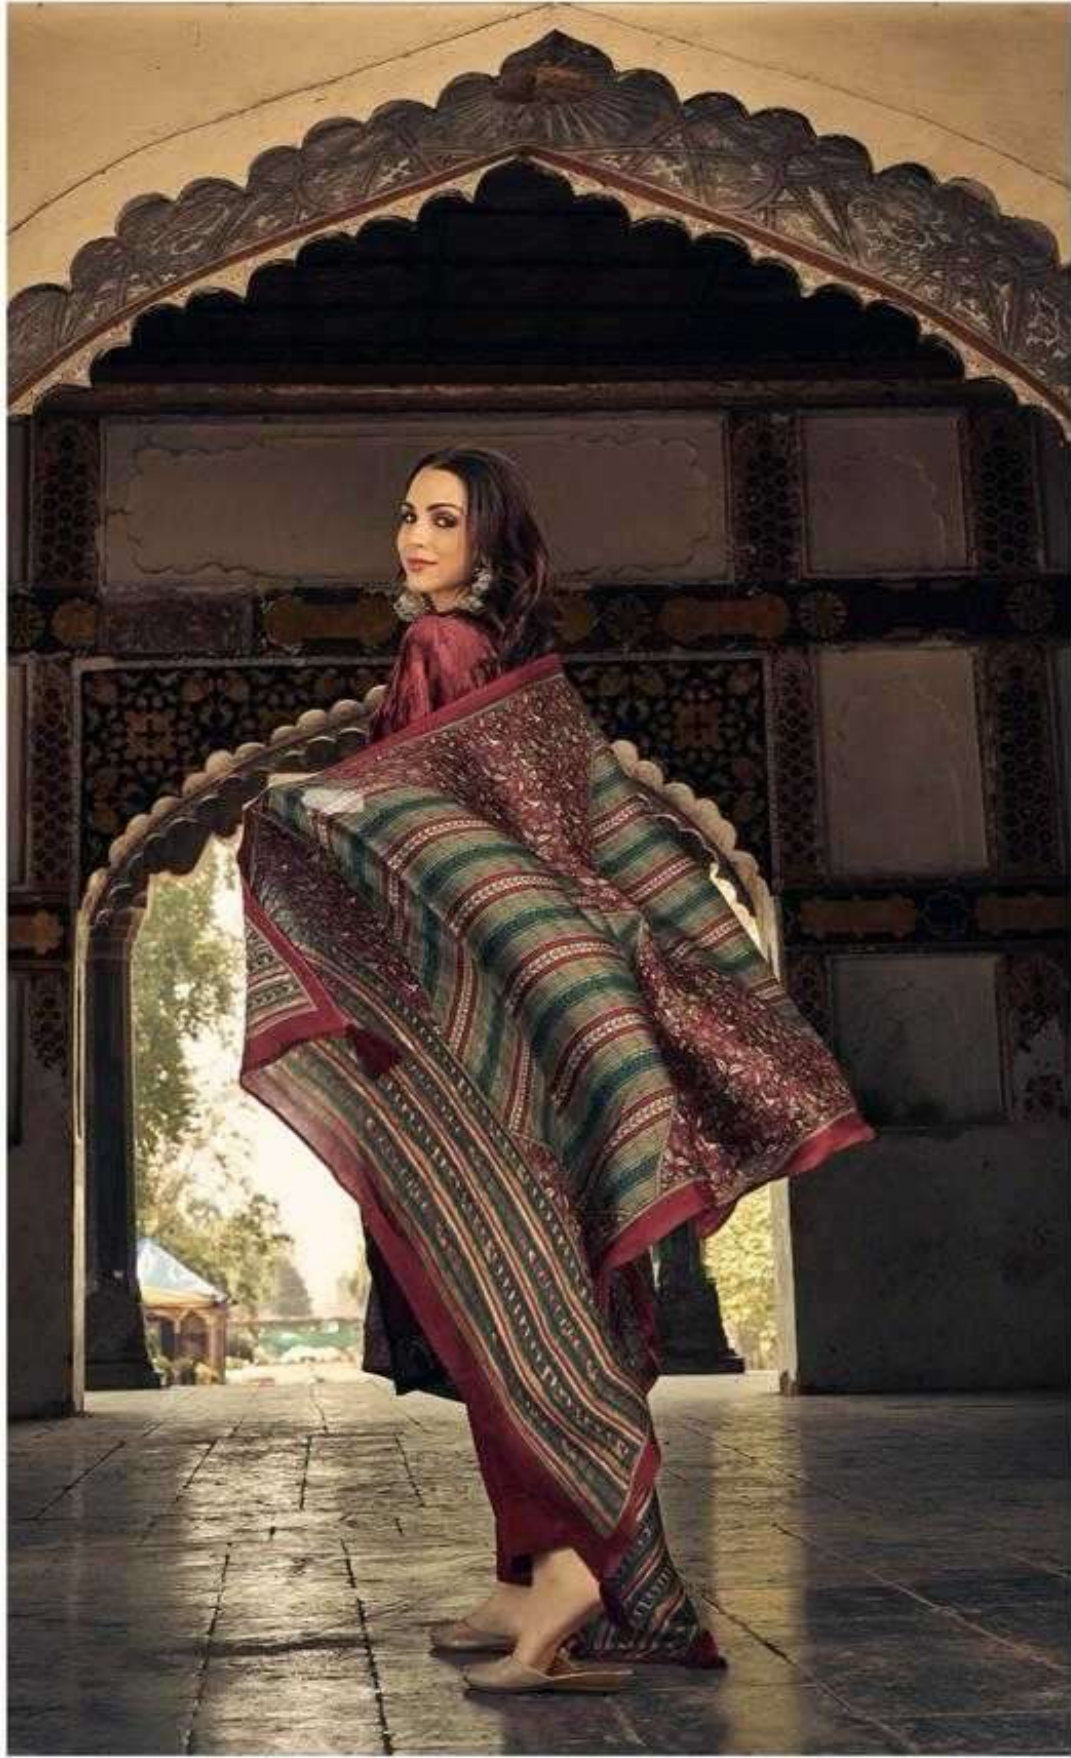

A BEAUTY PRISTINE