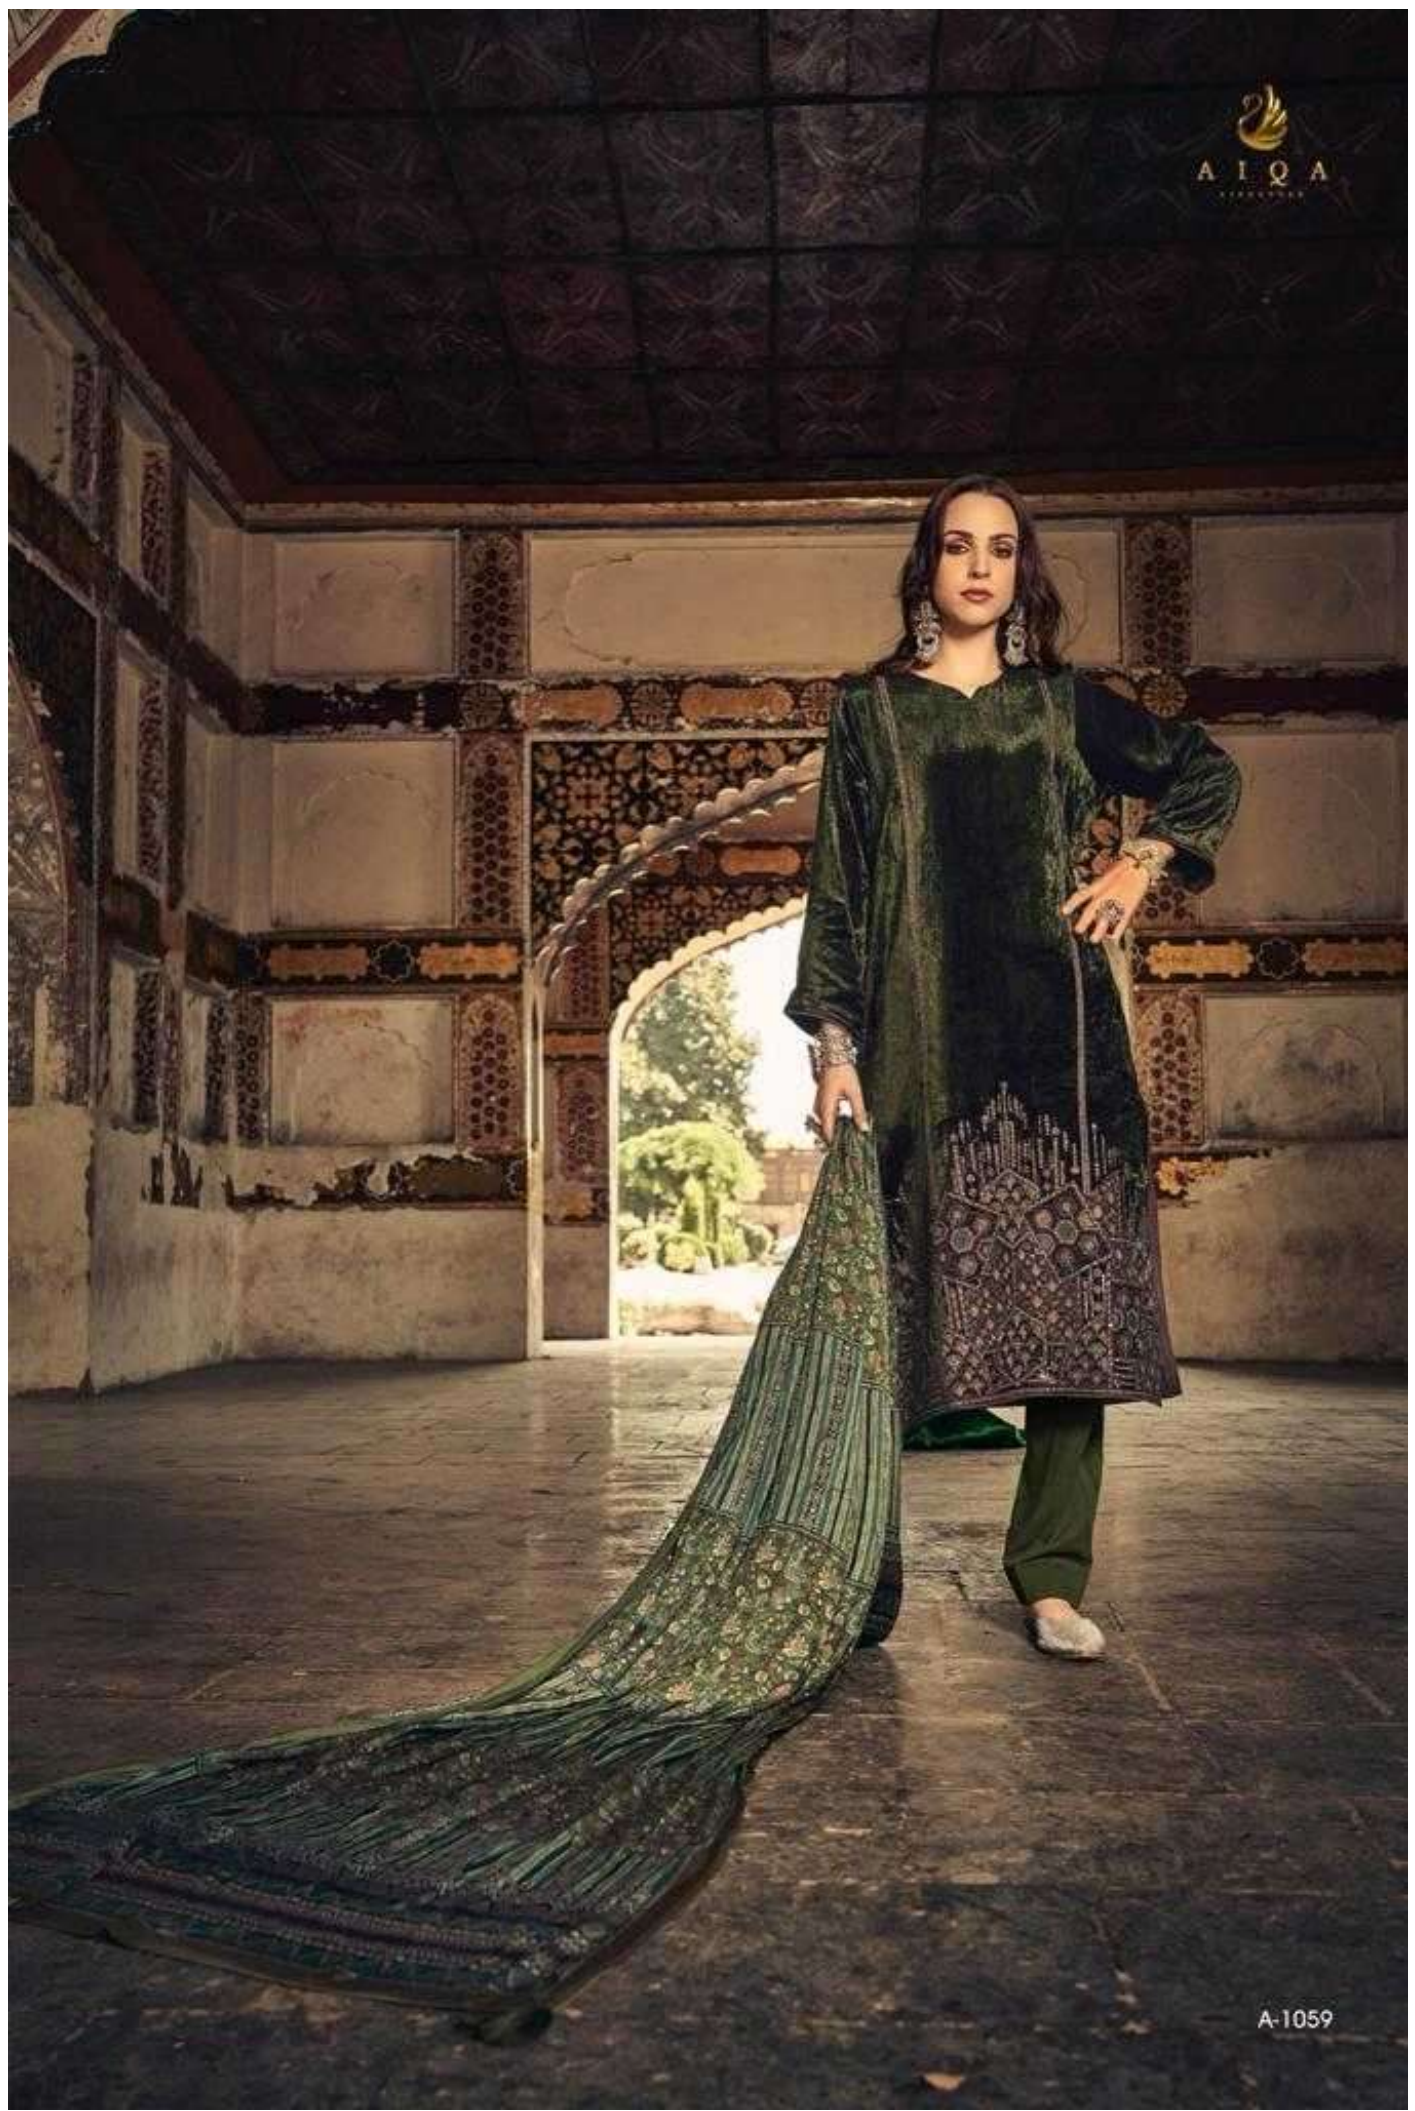

A woman with long dark hair, wearing a green and black patterned outfit with a matching shawl, stands in the center of a highly ornate, arched architectural space. The space features intricate geometric and floral patterns in gold and black on a dark background. The woman is looking directly at the camera with a slight smile. The lighting is dramatic, highlighting the textures of her clothing and the architectural details.