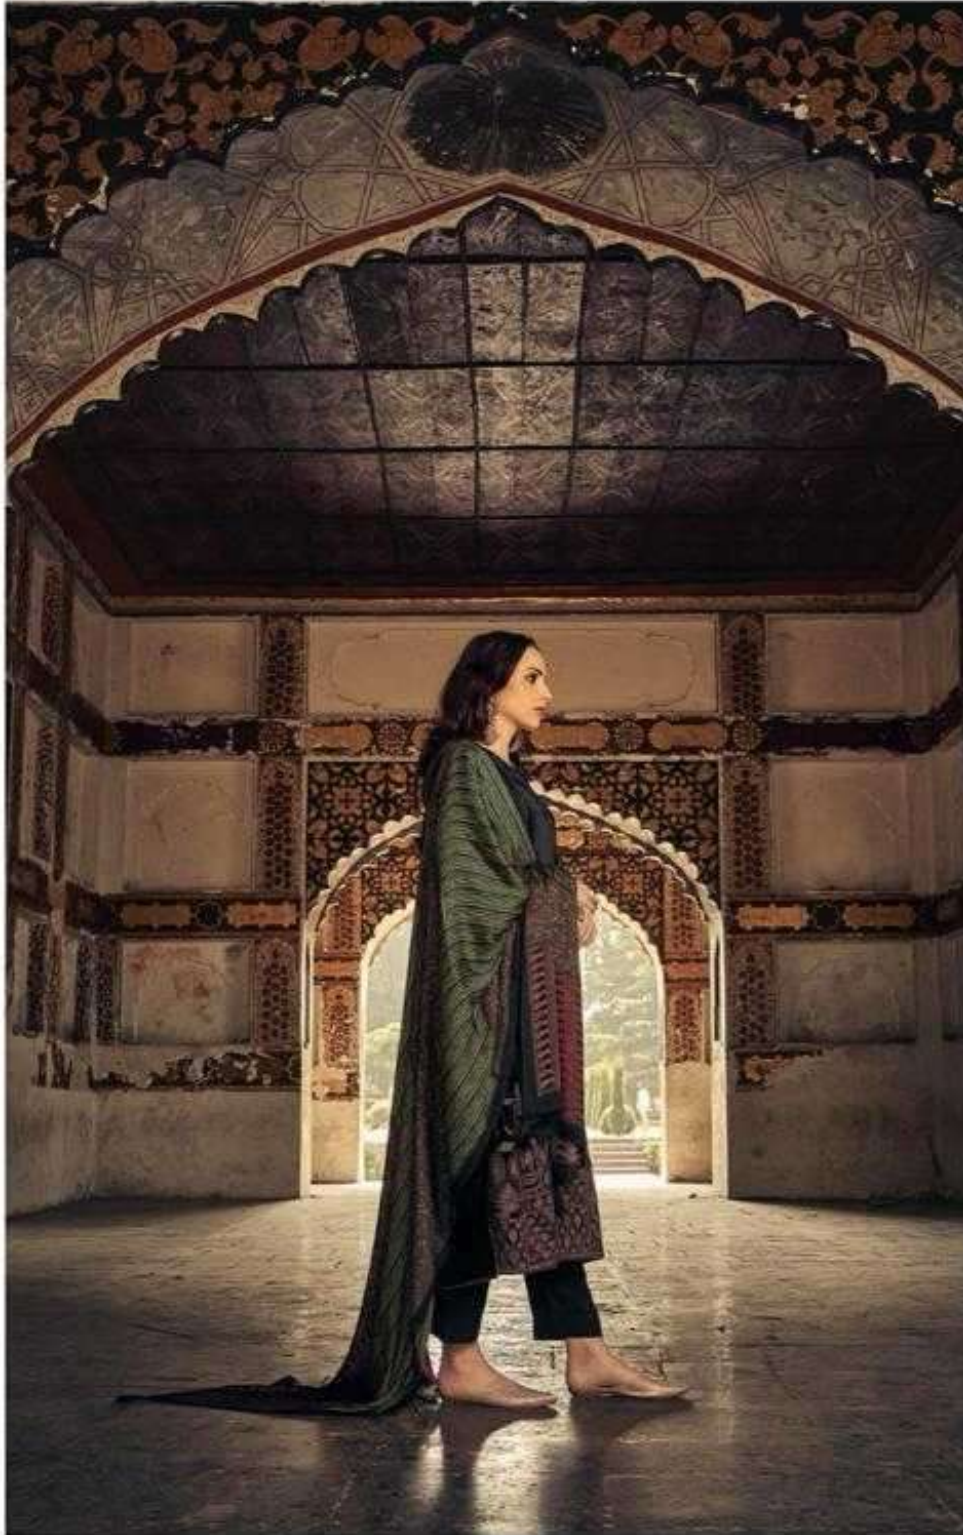

A BEAUTY PRISTINE.

THE SPARKLING GLITTER OF INNOCENCE IS BEST EXEMPLIFIED THROUGH THESE DESIGNS. BE THE QUEEN OF VIRTUE YOU WERE DESTINED TO BE.