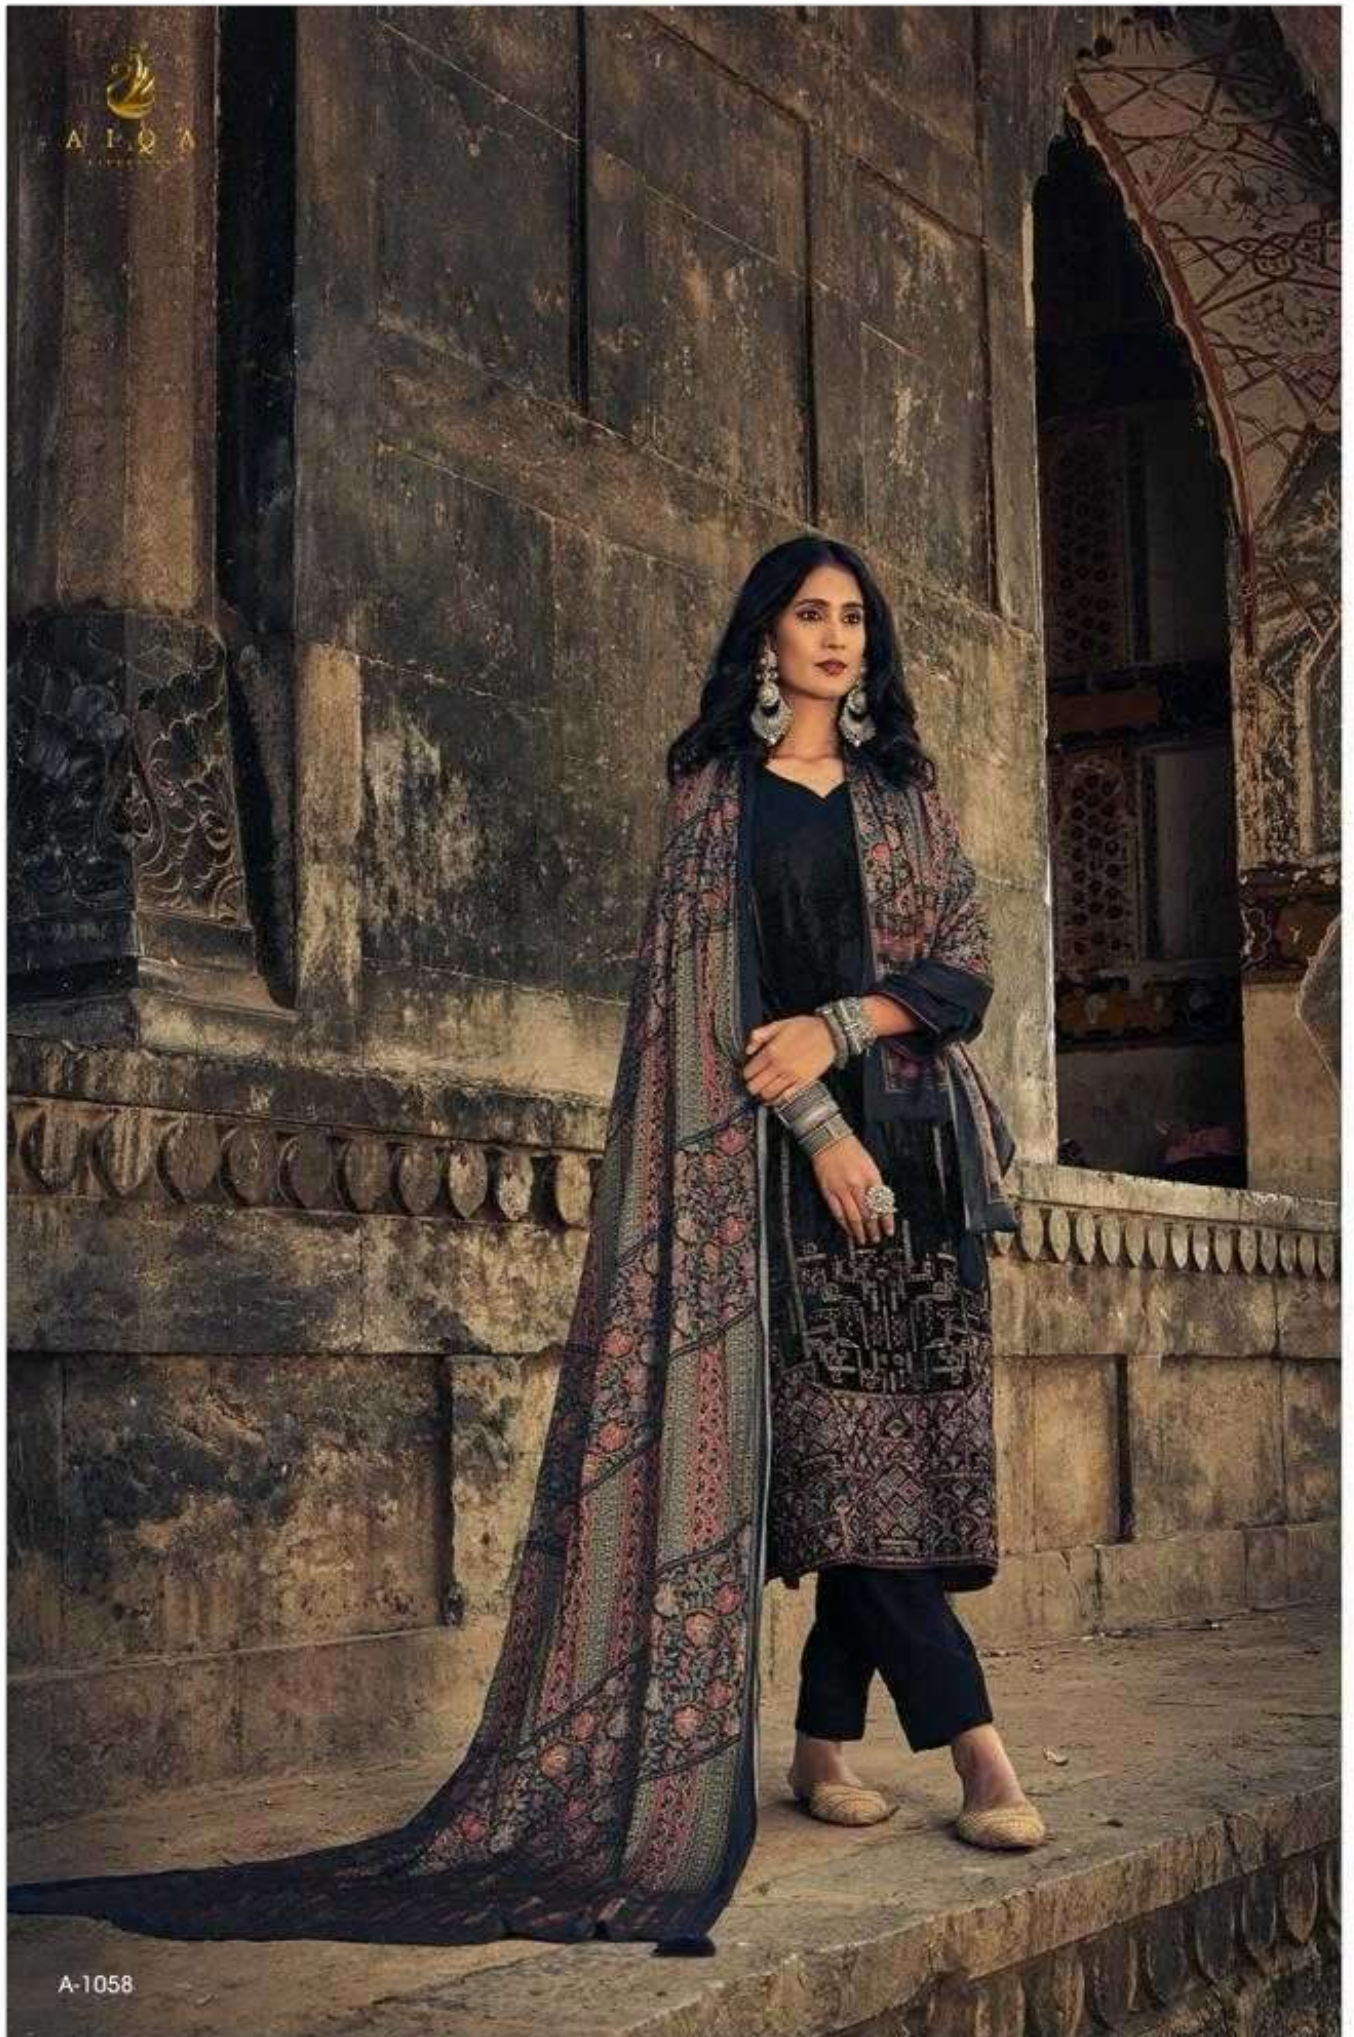

ALQIA
LUXURY

A-1058