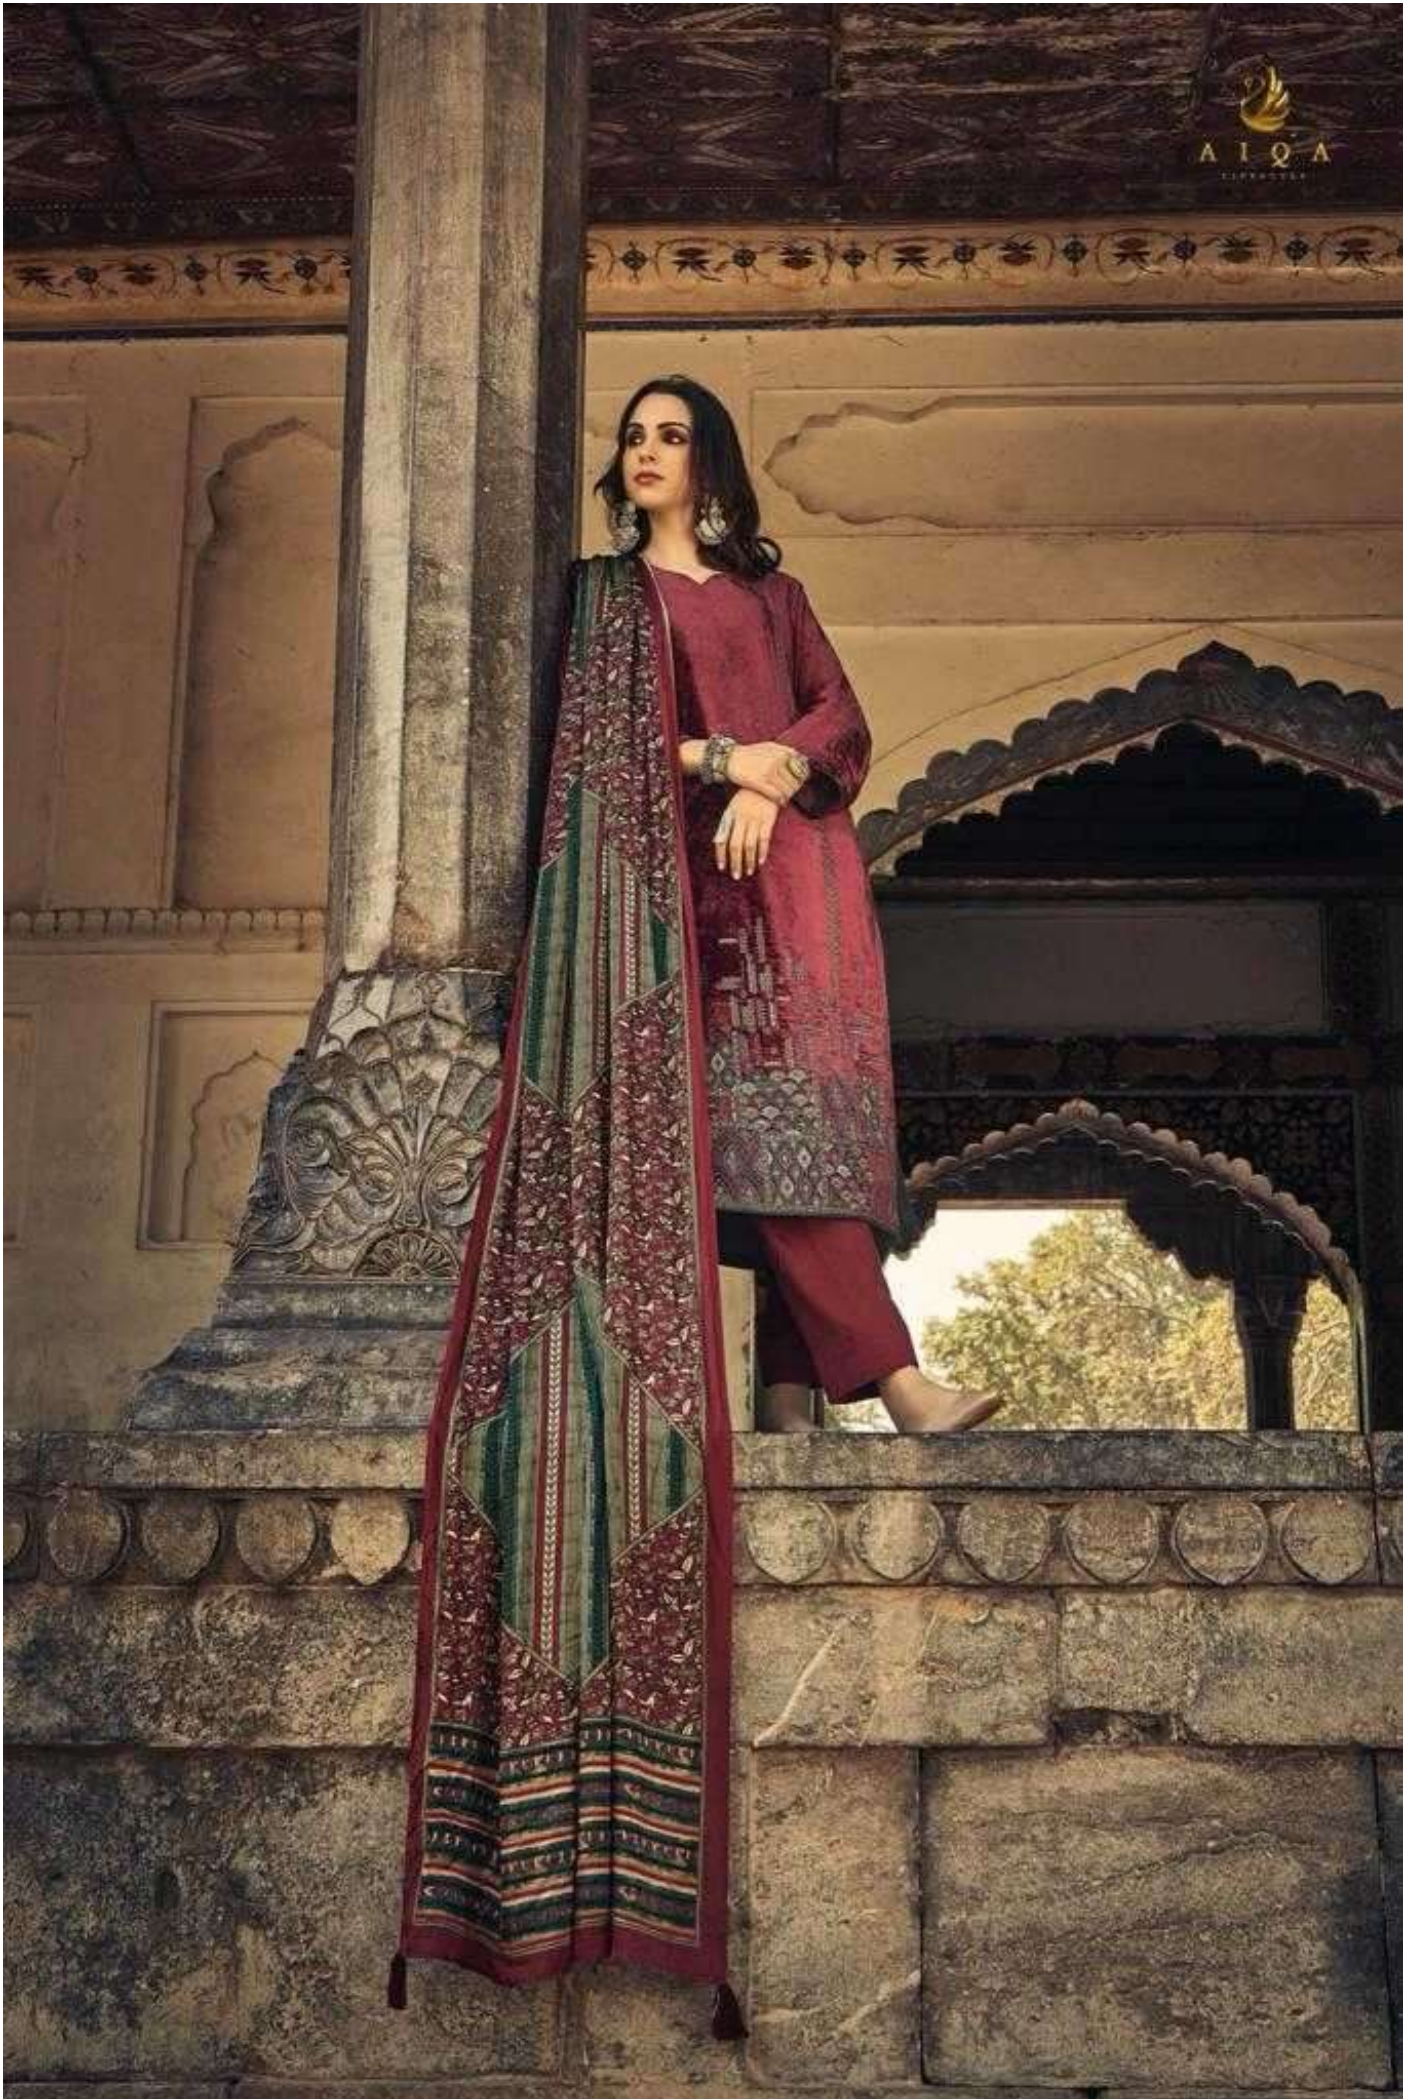

AIQA
LIPRODIA