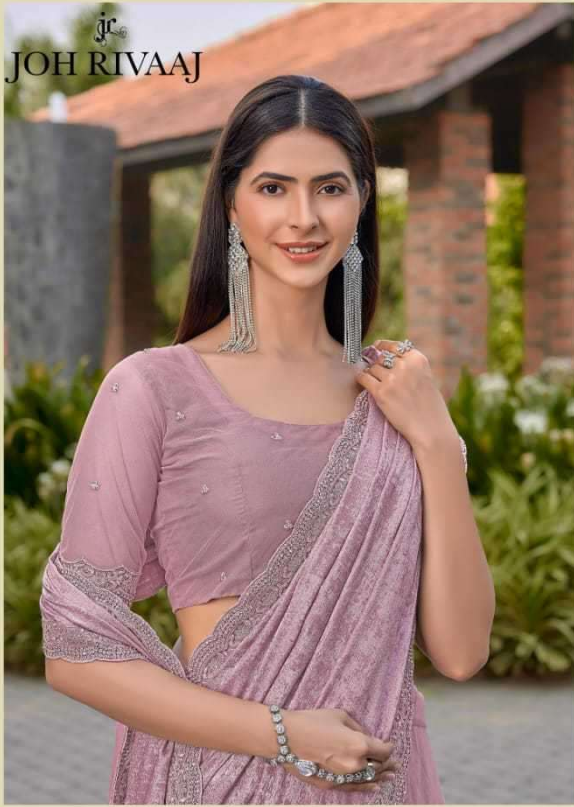

jr

JOH RIVAAJ

Jacala

Vol-630

jc
JOH RIVAAJ

*A sari never tells you to still in it
causes you to stand out*

63005

jr
JOH RIVA AJ

63010

JOH RIVAAJ

A saree is not just a garment. It's a power, an identity, a language

A woman with long dark hair, wearing a light pink saree with gold embroidery on the sleeves and border, stands in a lush garden. She is smiling and looking towards the camera. The background is filled with green foliage and white flowers. The image is framed by a light green border on the left side.

jr
JOH RIVAAJ

TREND

MINT MOMENT

This gorgeous pastel hue brings a refreshing coolness to the scalding summer. Soft, feminine and delicate-mint steals the show when paired with neutrals, whites, mustards or even other pastels for a flirty look.