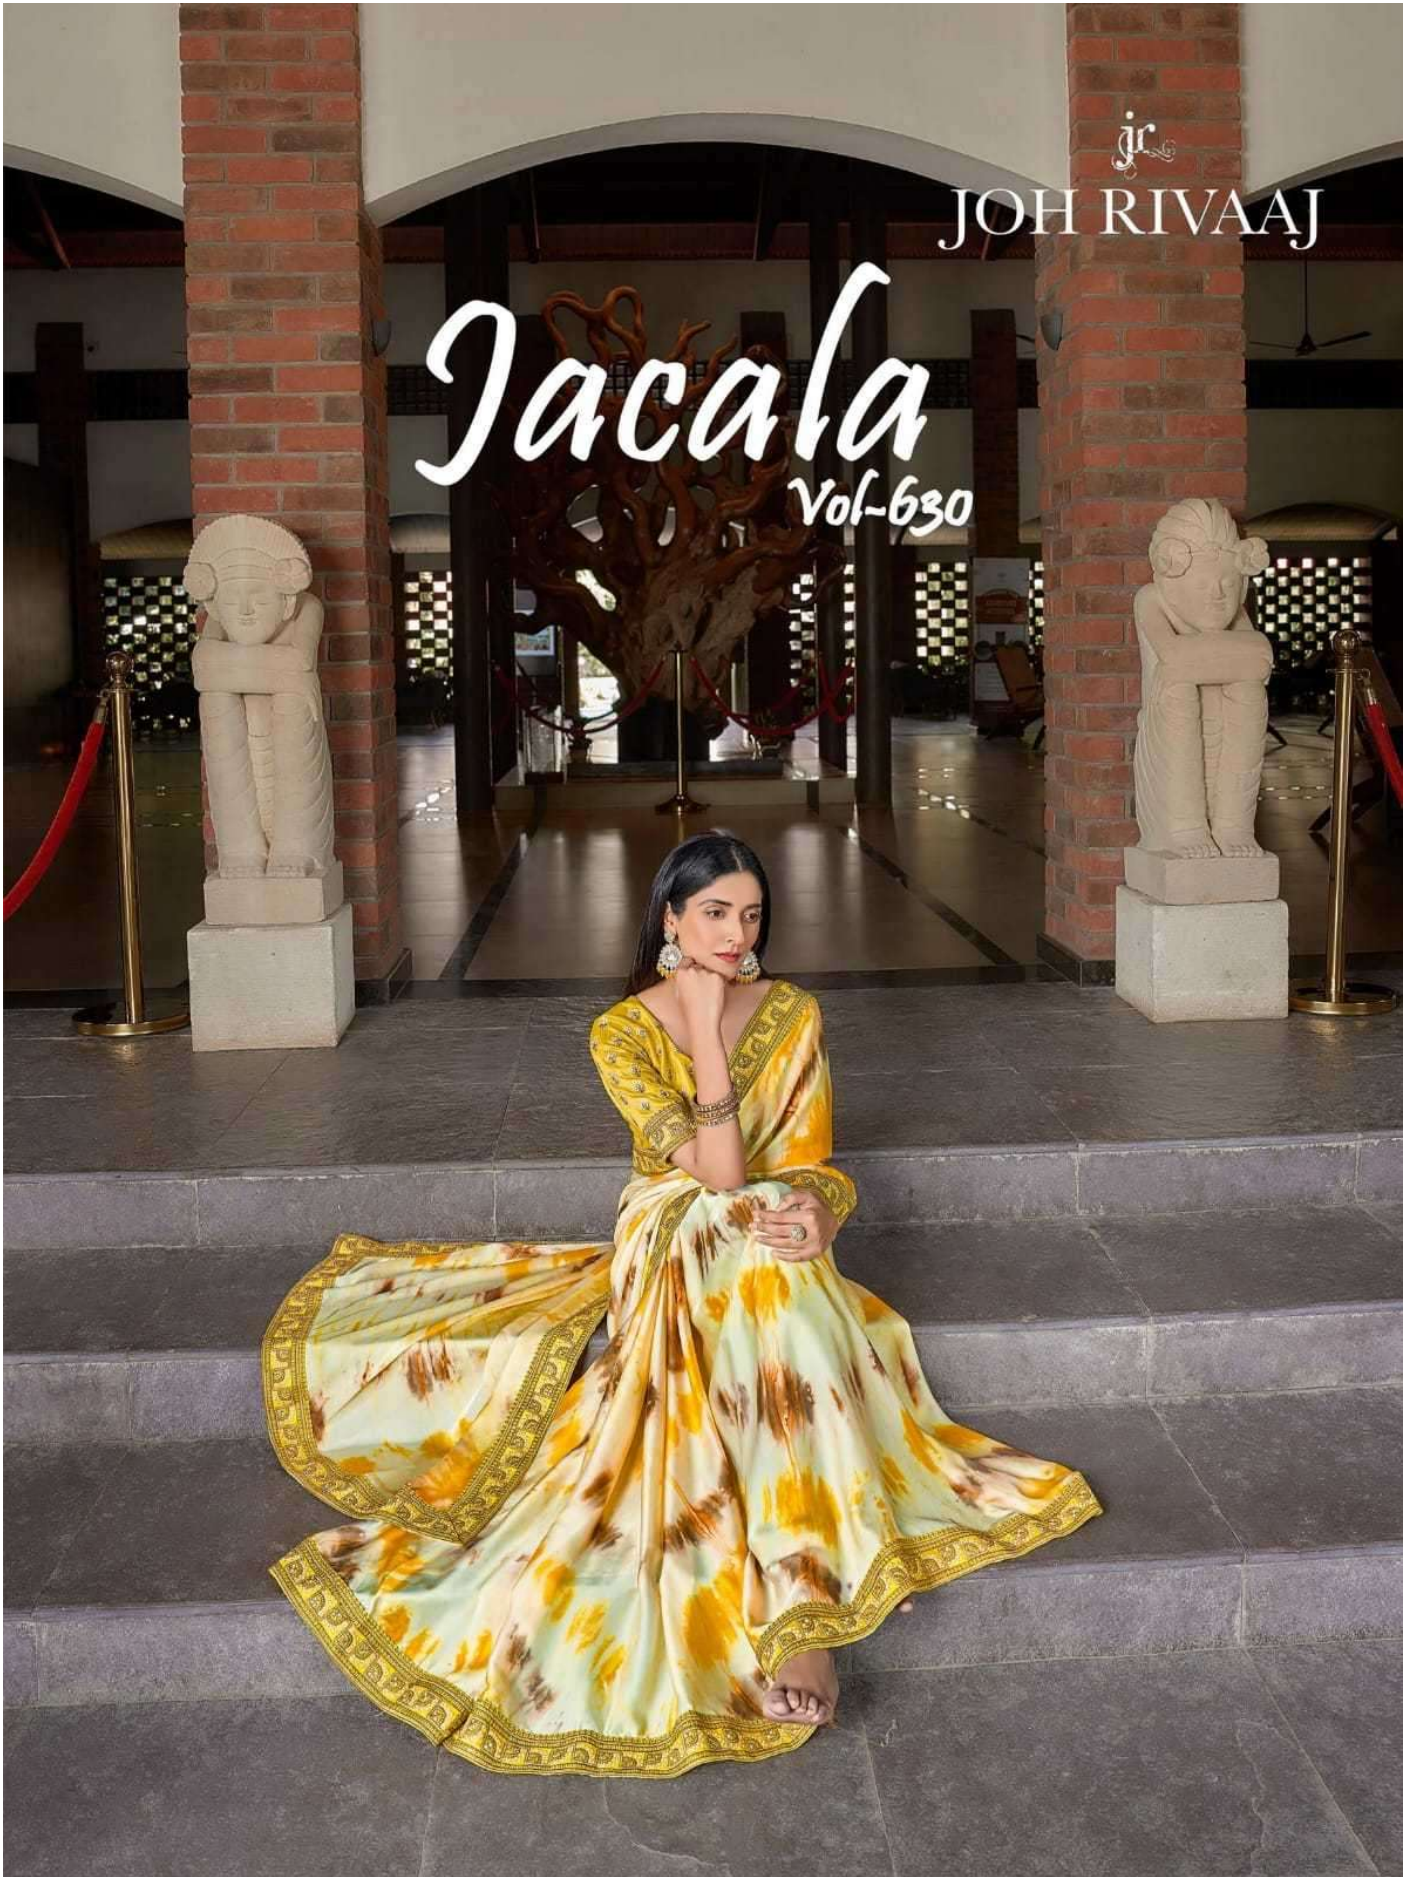

# Jacala

Vol-630

jc  
JOH RIVAAJ

*A sari never tells you to still in it  
causes you to stand out*

63005

jr  
JOH RIVA AJ

**FOREVER  
AND EVER**

Each suit is design with  
accuracy blinding Fashion  
with feminine look.  
The variety seems to  
be unending in ladies wear.