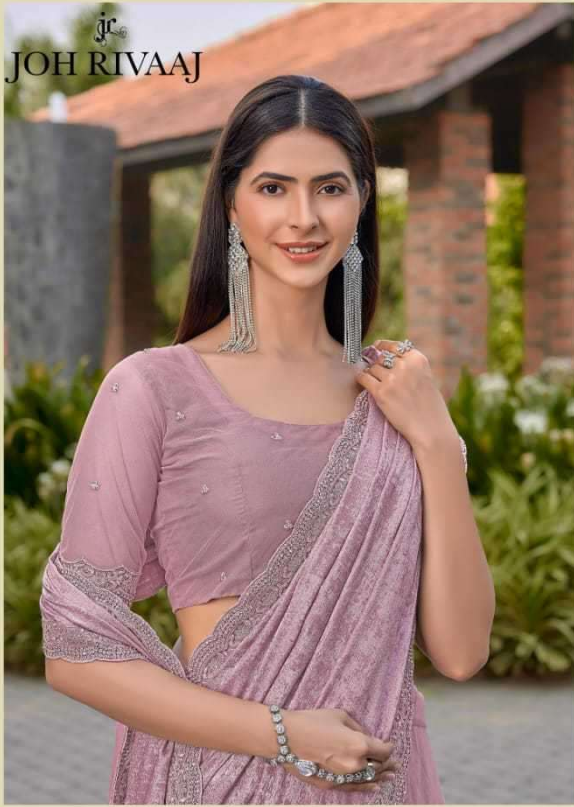

jr

JOH RIVAAJ

Jacala

Vol-630

jc
JOH RIVAAJ

*A sari never tells you to still in it
causes you to stand out*

63005

63004

63010

JOH RIVAAJ

A saree is not just a garment. It's a power, an identity, a language

A woman with long dark hair, wearing a light pink saree with gold embroidery on the sleeves and border, stands in a lush garden. She is smiling and looking towards the camera. The background is filled with green foliage and white flowers. The image is framed by a light green border on the left side.

JOH RIVAAJ

TREND

MINT MOMENT

This gorgeous pastel hue brings a refreshing coolness to the scalding summer. Soft, feminine and delicate-mint steals the show when paired with neutrals, whites, mustards or even other pastels for a flirty look.