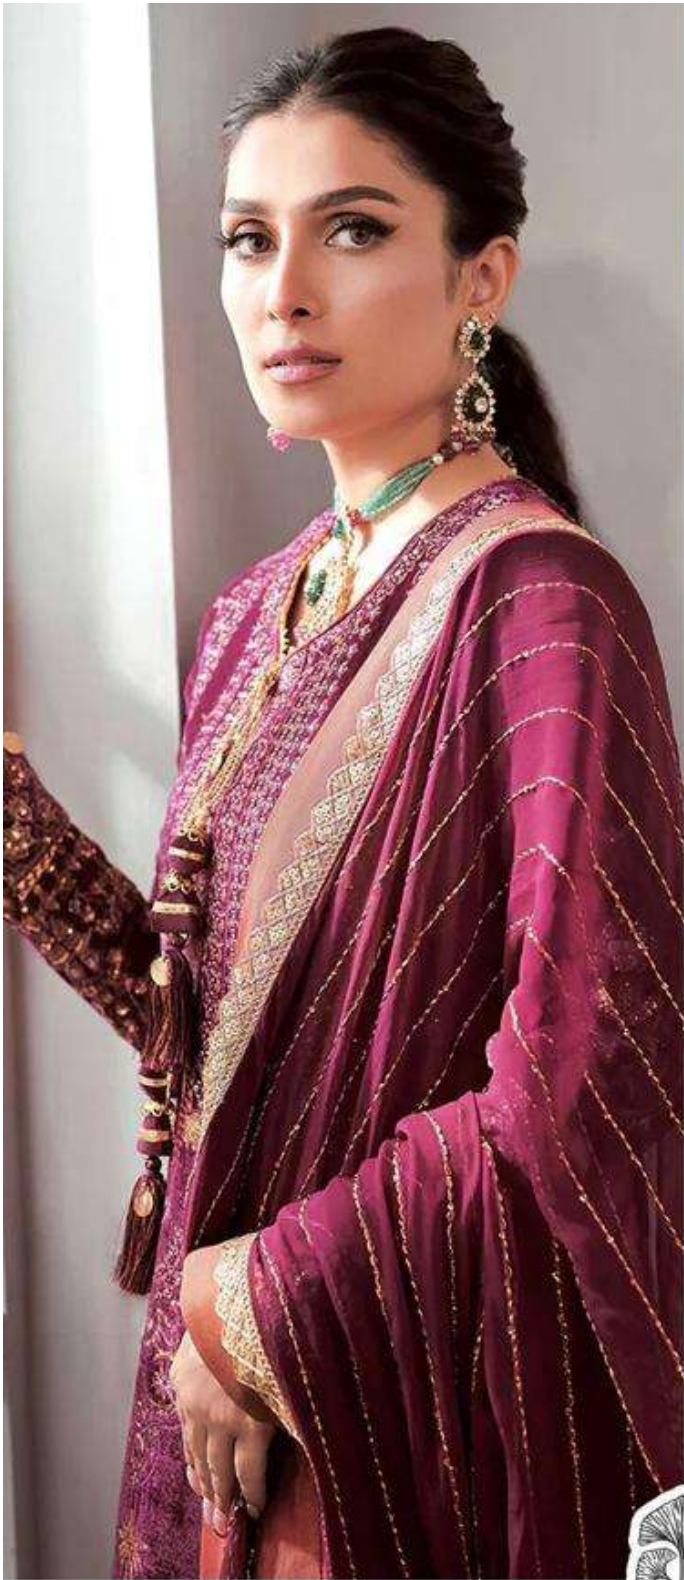

ZAHA

D.No.10114

TOP Fox Georgette
with Embroidery

BOTTOM-INNER Dull santoon

DUPATTA Nazmin
with Embroidery