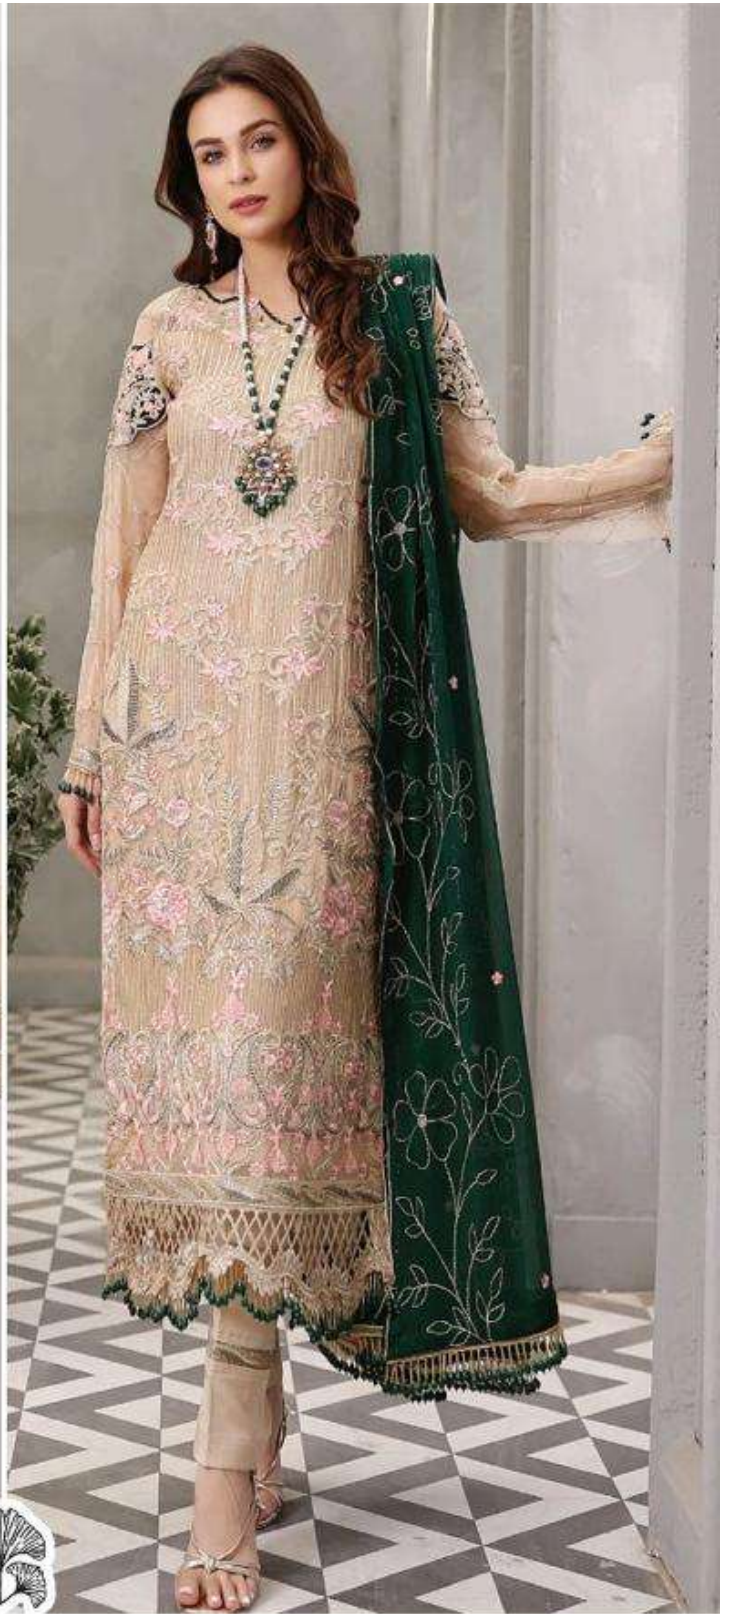

ZAHA

D.No.10111

TOP Faux Georgette with Embroidery

BOTTOM-INNER Dull santoon

DUPATTA Nazmin with Embroidery