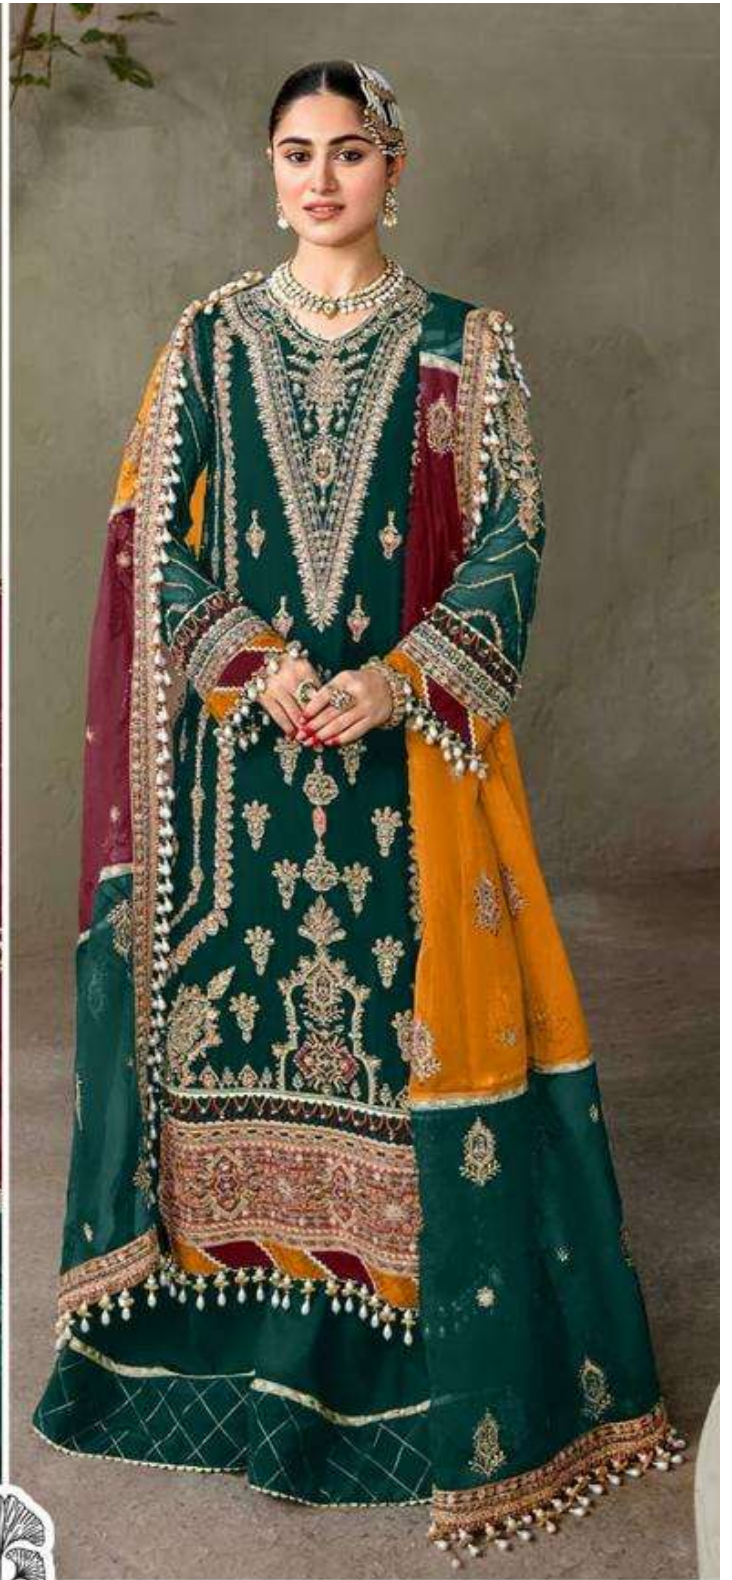

AAEESHA
COLOURS VOL-1

TOP Fox Georgette
with Embroidery

ZAHA

BOTTOM-INNER Dull santoon

D.No.10112-B

DUPATTA Fox Georgette
with Embroidery