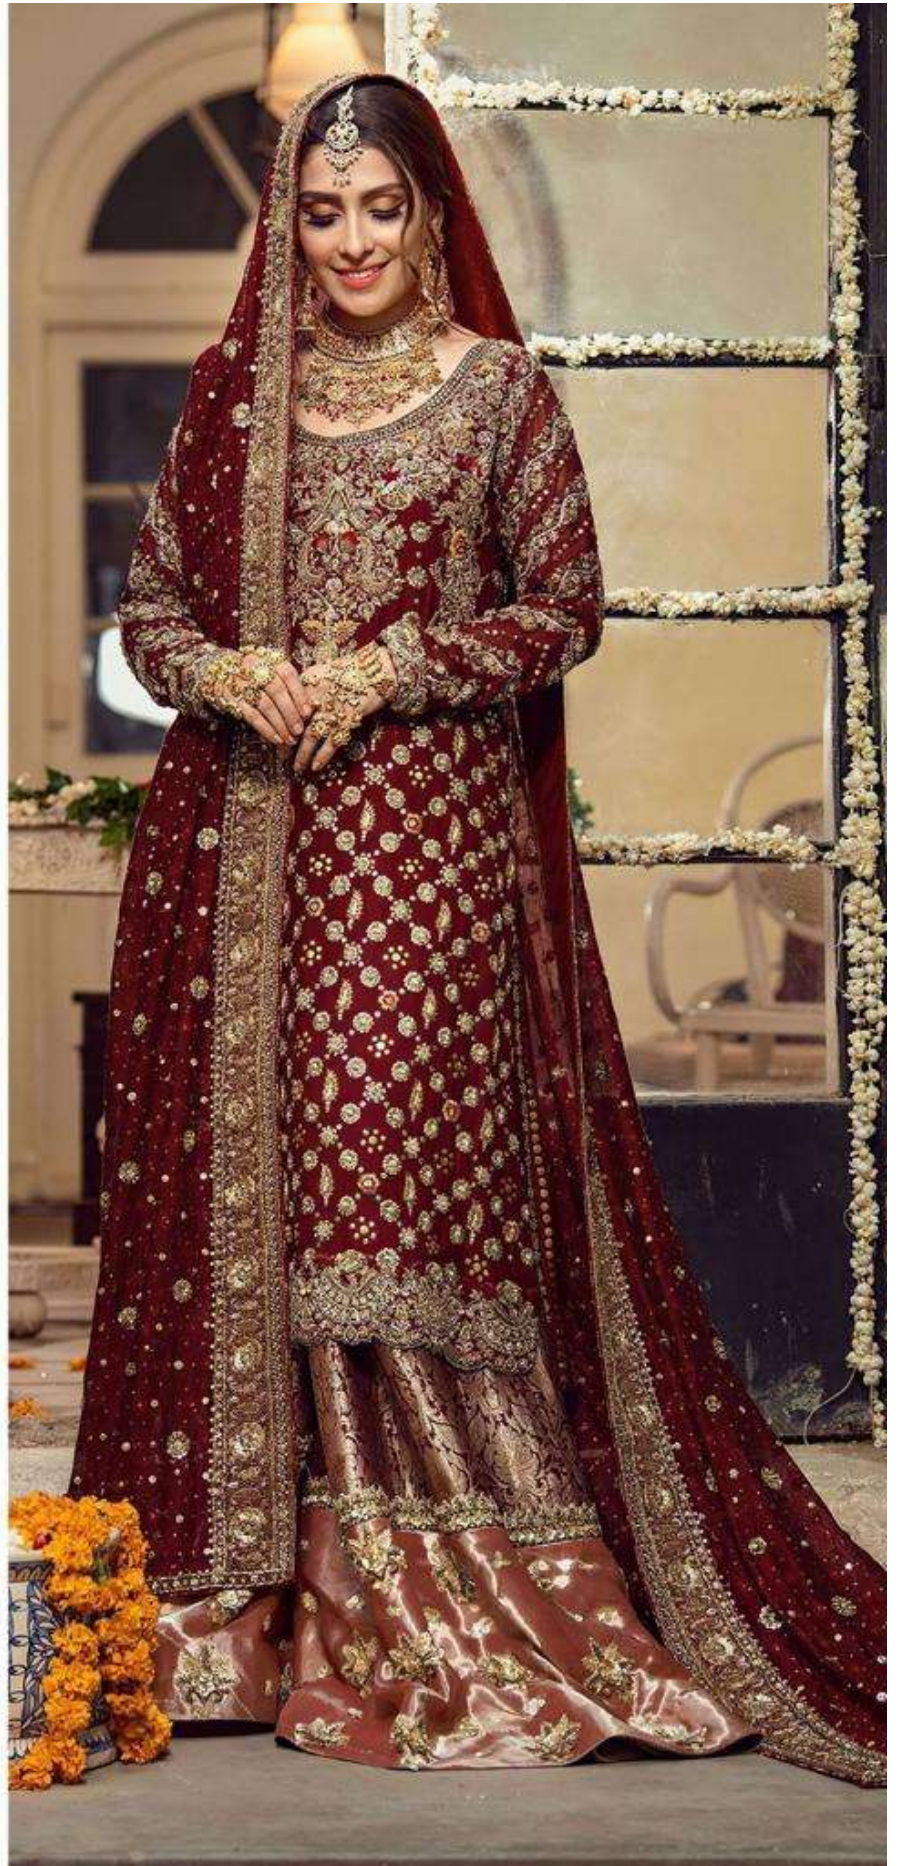

DUPATTA

Nazmin Embroidery