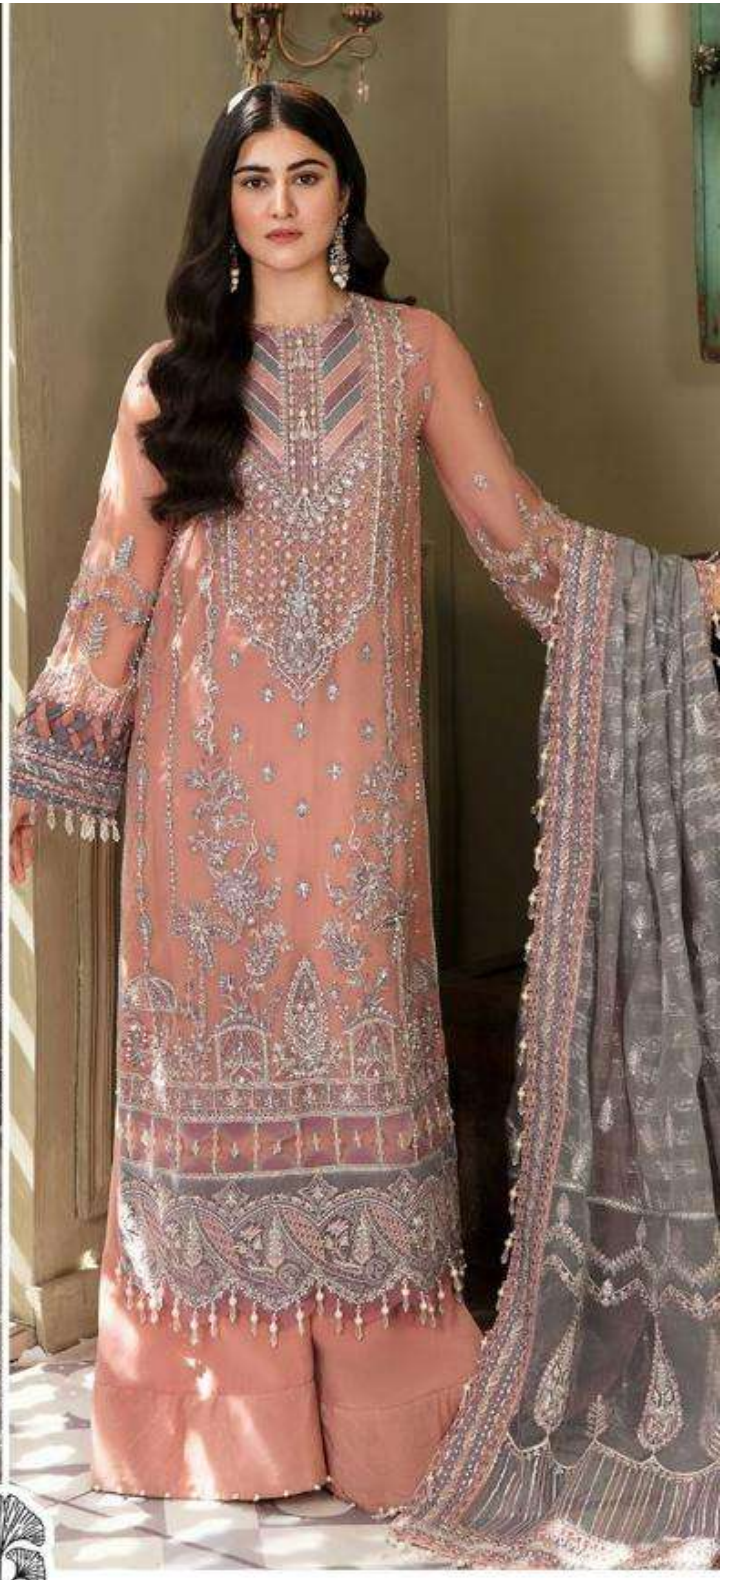

AAEESHA
VOL-2

ZAHA

D.No.10118

TOP Fox Georgette
with Embroidery

BOTTOM-INNER Dull santoon

DUPATTA Nazmin
with Embroidery