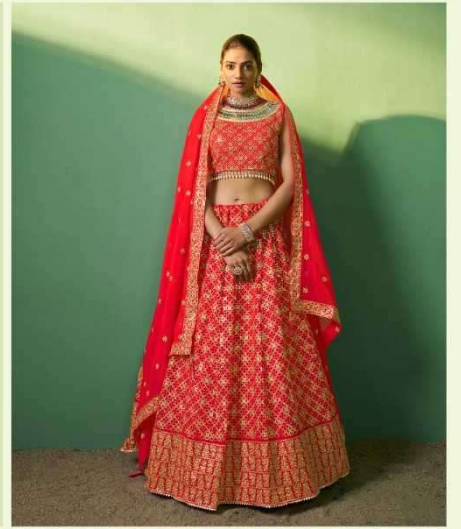

ARYA DESIGNS
83009