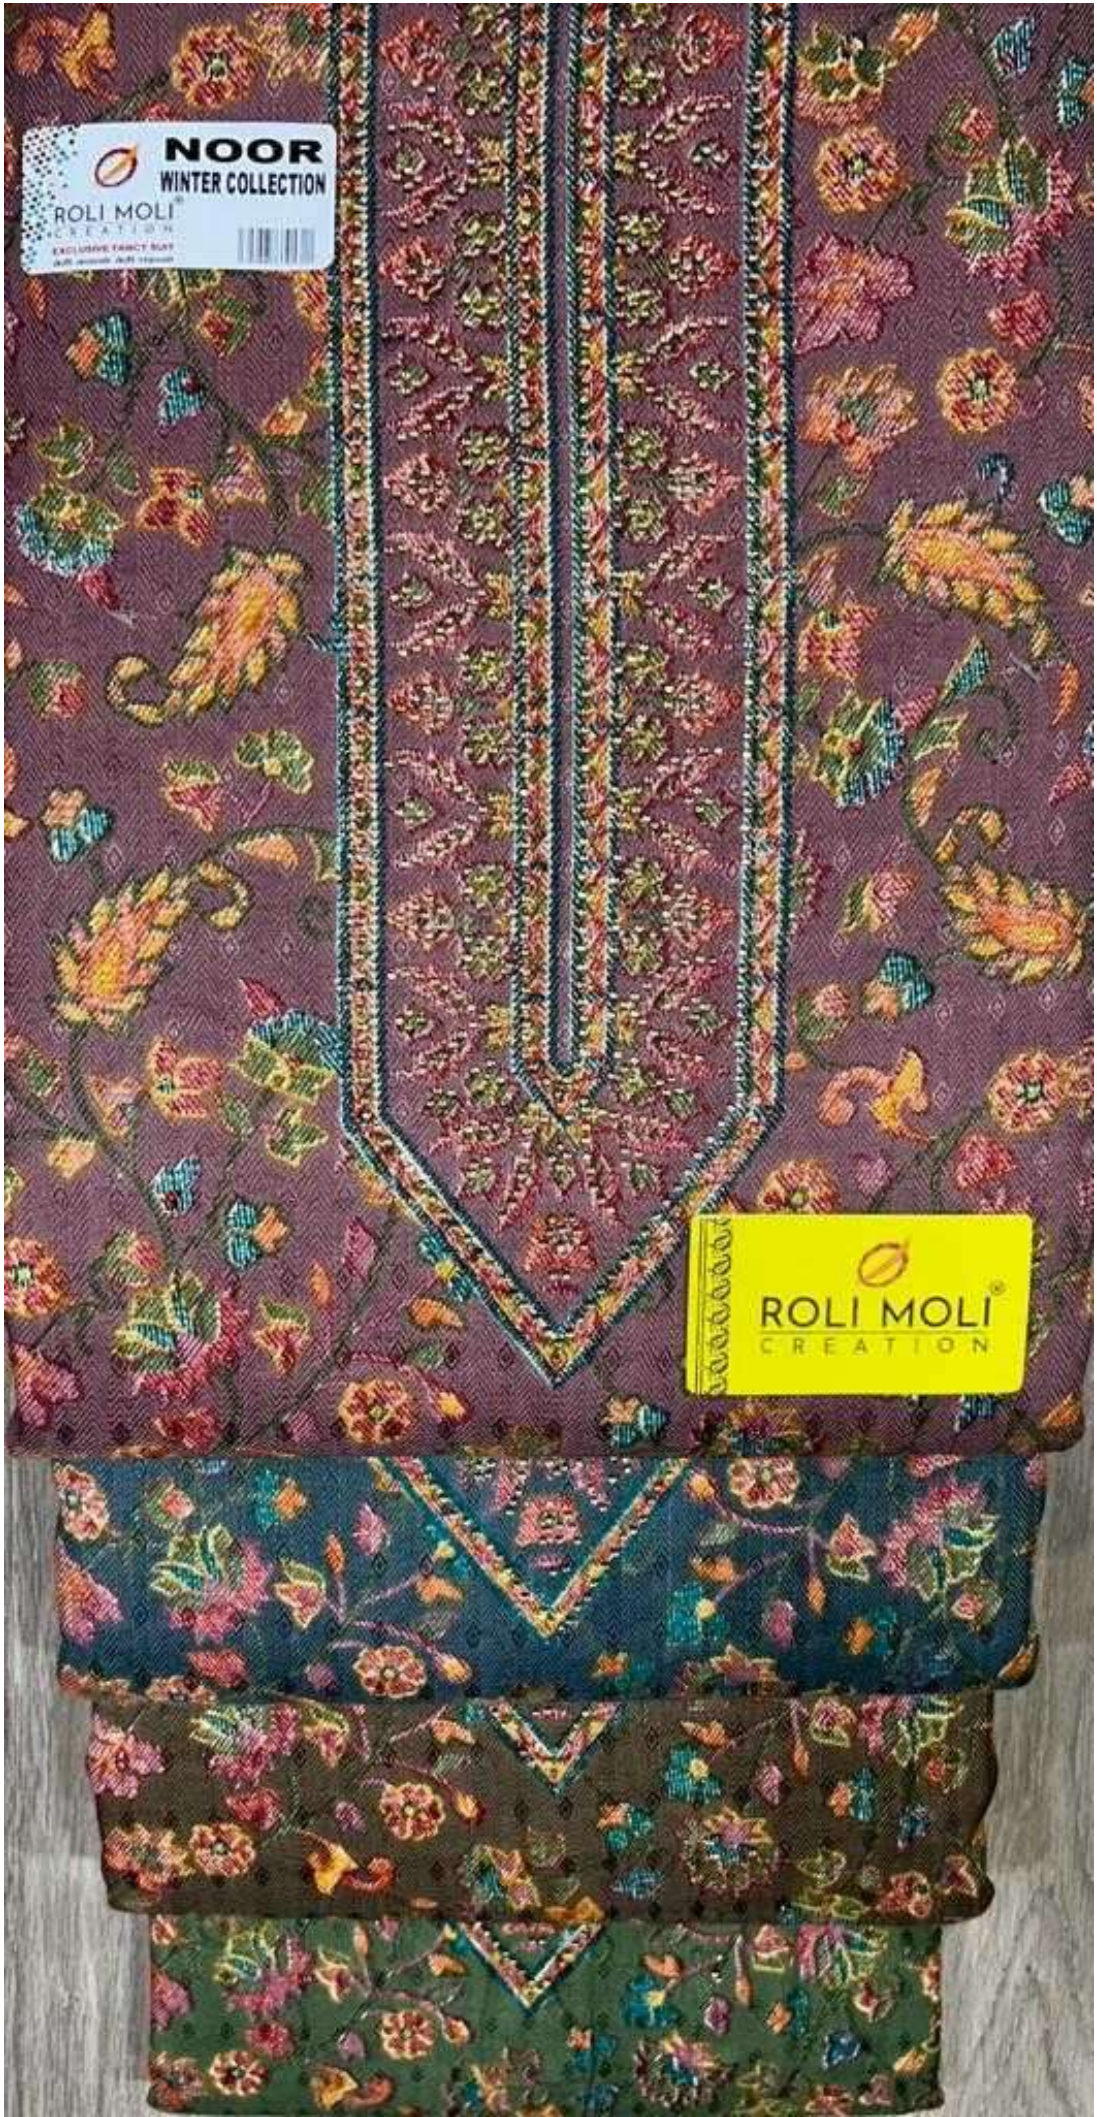

ROLI MOLI[®]
CREATION

NOOR

D.no 2032

NOOR
WINTER COLLECTION
ROLI MOLI
CREATION
EXCLUSIVE FANCY SUIT
All around All season

ROLI MOLI
CREATION

 **NOOR**
WINTER COLLECTION
ROLI MOLI
CREATION
EXCLUSIVE FANCY BURE
80% WOOL 20% NYLON