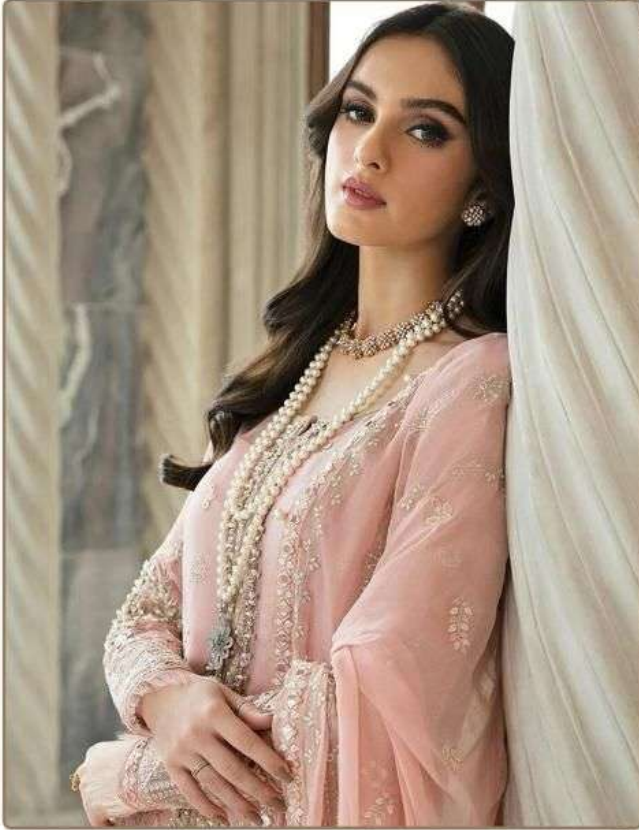

  
**MAHNUR**<sup>TM</sup>  
— FASHION —

**D.NO.34002**

**TOP** - FAUX GEORGATTE WITH EMBROIDERY SEQUENCE  
DAIMOND WORK

**DUPATTA** - NAJMEEN WITH EMBROIDERY FANCY LESS

**BOTTOM | INNER** - HEAVY SANTOON

Dupatta

Selves

MAHNUR  
FASHION

D.NO.34001

TOP - FAUX GEORGETTE WITH EMBROIDERY SEQUENCE  
DIAMOND WORK

DUPATTA - SILK WITH EMBROIDERY FANCY LESS

BOTTOM - INNER - HEAVY BANTON

Dupatta

MAHNUR  
FASHION

✦  
34002

  
**MAHNUR**<sup>TM</sup>  
— FASHION —

**D.NO.34002**

**TOP** - FAUX GEORGATTE WITH EMBROIDERY SEQUENCE  
DAIMOND WORK

**DUPATTA** - NAJMEEN WITH EMBROIDERY FANCY LESS

**BOTTOM | INNER** - HEAVY SANTOON