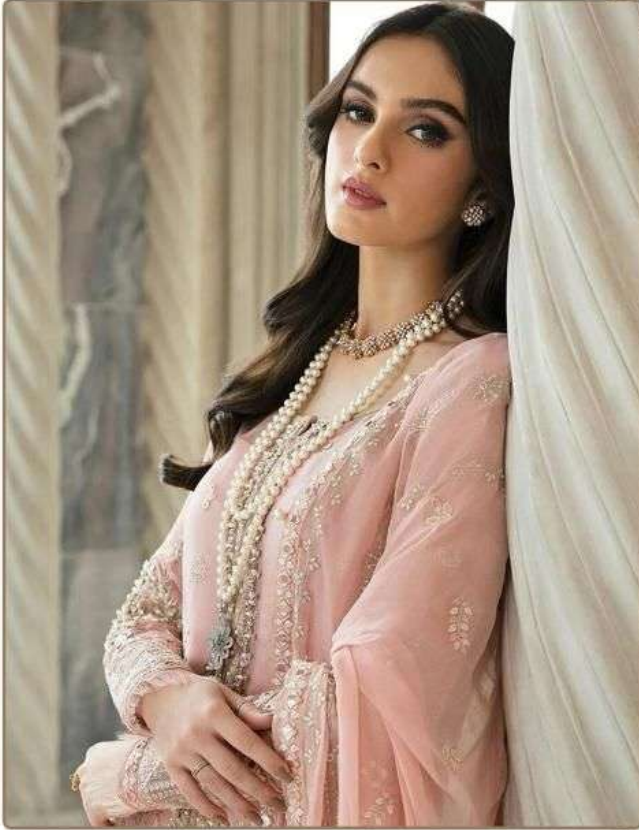

  
**MAHNUR**<sup>™</sup>  
— FASHION —

**D.NO.34002**

**TOP** - FAUX GEORGATTE WITH EMBROIDERY SEQUENCE  
DAIMOND WORK

**DUPATTA** - NAJMEEN WITH EMBROIDERY FANCY LESS

**BOTTOM | INNER** - HEAVY SANTOON

Ⓢ DRY CLEAN ONLY.  
✗ DO NOT USE ANY BLEACH OR STAIN REMOVING CHEMICAL.  
IRON THE FABRIC AT MODERATE TEMPERATURE.

**MAHNUR**  
FASHION

D.NO.34002

TOP - FAUX GEORGETTE WITH EMBROIDERY SEQUENCE SHAMING WORK  
DUPATTA - SALMEEN WITH EMBROIDERY FANCY LESS  
BOTTOM | INNER - HEAVY SARTOON

© 2017 CLEAN ONLY  
\* DO NOT USE ANY BLEACH OR STAIN REMOVING CHEMICAL  
WASH THE FABRIC AT MODERATE TEMPERATURE.

**MAHNUR**  
FASHION D.NO.34001

TOP - FAUX GEORGETTE WITH EMBROIDERY SEQUENCE  
DIAMOND WORK  
DUPATTA - SILK WITH EMBROIDERY FANCY LACE  
BOTTOM / INNER - HEAVY SANTOON

Dupatta

Selves

TOP - FAUX GEORGETTE WITH EMBROIDERY SEQUENCE  
DIAMOND WORK  
DUPATTA - SILK WITH EMBROIDERY FANCY LESS  
BOTTOM | INNER - HEAVY SANTON

MAHNUR  
FASHION

❖  
34002

  
**MAHNUR**<sup>™</sup>  
— FASHION —

**D.NO.34002**

**TOP** - FAUX GEORGATTE WITH EMBROIDERY SEQUENCE  
DAIMOND WORK

**DUPATTA** - NAJMEEN WITH EMBROIDERY FANCY LESS

**BOTTOM | INNER** - HEAVY SANTOON