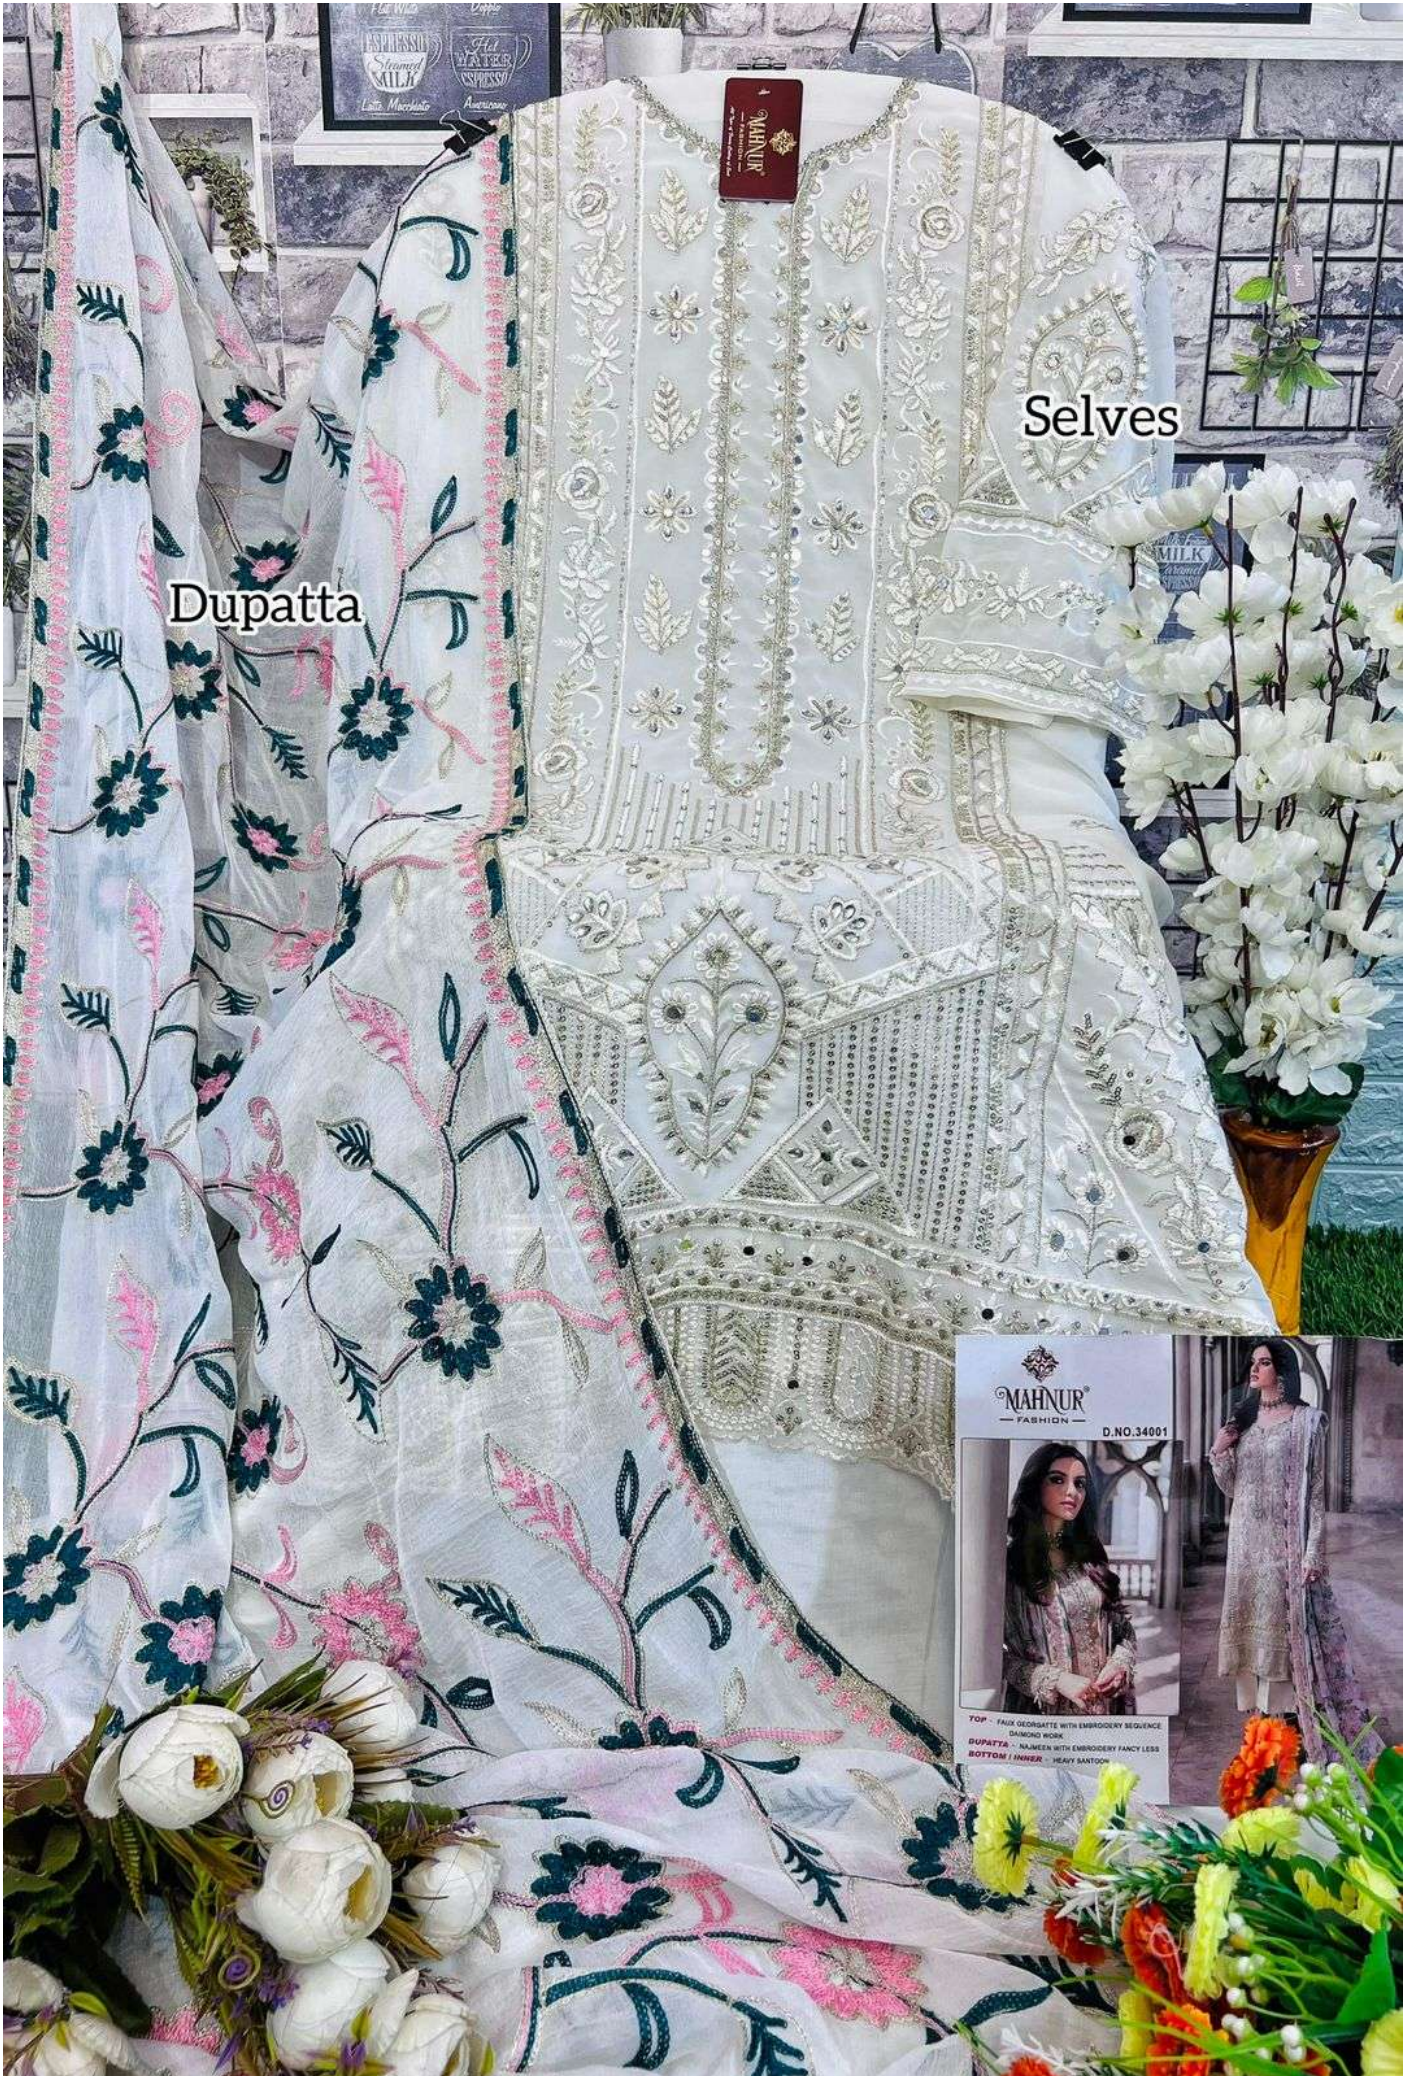

  
**MAHNUR**<sup>TM</sup>  
— FASHION —

**D.NO.34002**

**TOP** - FAUX GEORGATTE WITH EMBROIDERY SEQUENCE  
DAIMOND WORK

**DUPATTA** - NAJMEEN WITH EMBROIDERY FANCY LESS

**BOTTOM | INNER** - HEAVY SANTOON

Dupatta

Selves

MAHNUR  
FASHION

D.NO.34001

TOP - FAUX GEORGETTE WITH EMBROIDERY SEQUENCE  
DIAMOND WORK

DUPATTA - SILK WITH EMBROIDERY FANCY LESS

BOTTOM - INNER - HEAVY BANTON

Dupatta

MAHNUR  
FASHION

✦  
34002

  
**MAHNUR**<sup>TM</sup>  
— FASHION —

**D.NO.34002**

**TOP** - FAUX GEORGATTE WITH EMBROIDERY SEQUENCE  
DAIMOND WORK

**DUPATTA** - NAJMEEN WITH EMBROIDERY FANCY LESS

**BOTTOM | INNER** - HEAVY SANTOON