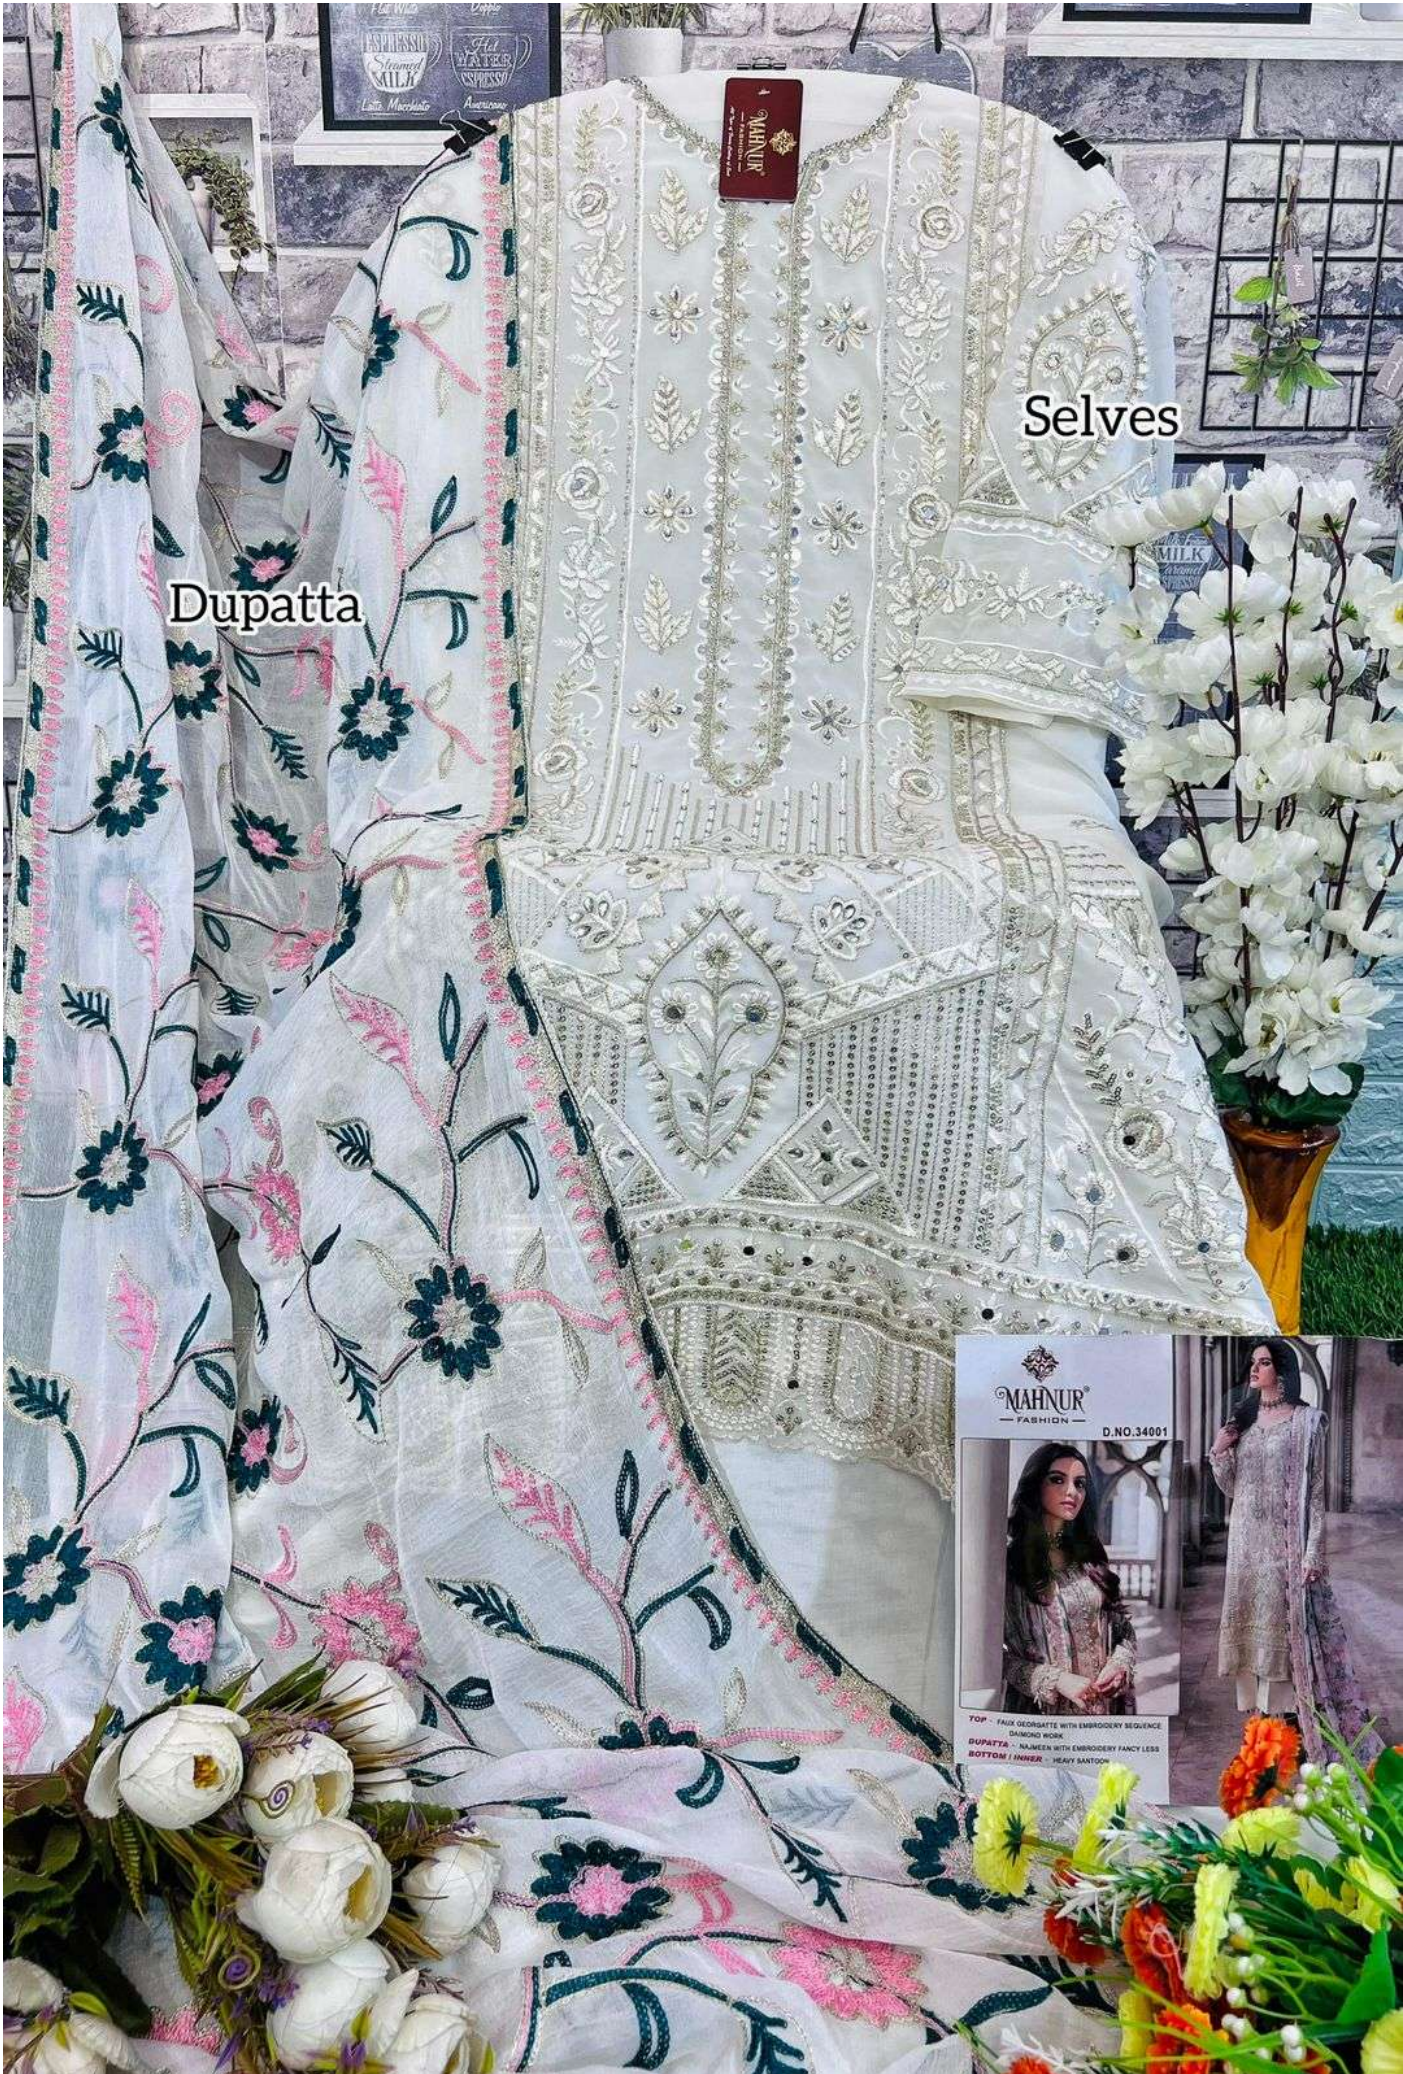

Dupatta

Selves