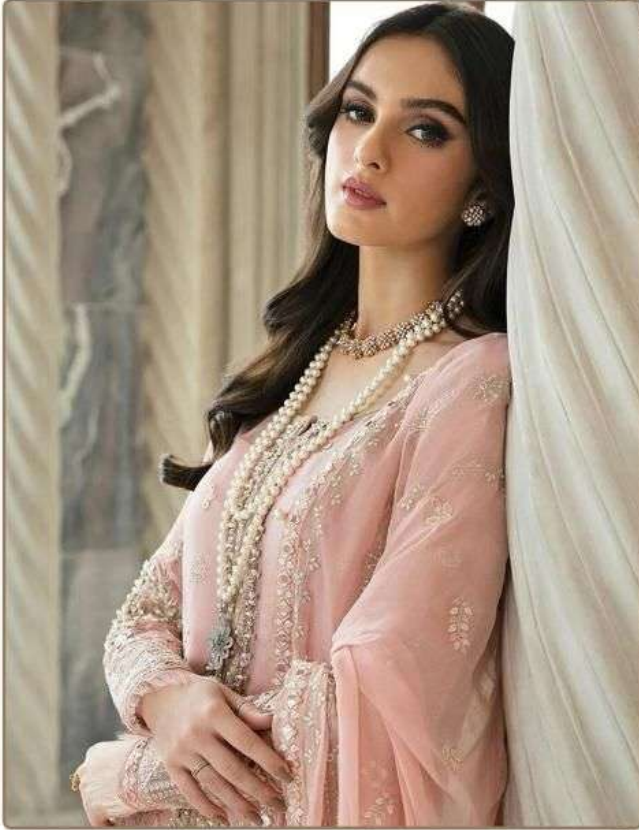

MAHNUR™
— FASHION —

D.NO.34002

TOP - FAUX GEORGATTE WITH EMBROIDERY SEQUENCE
DAIMOND WORK

DUPATTA - NAJMEEN WITH EMBROIDERY FANCY LESS

BOTTOM | INNER - HEAVY SANTOON

Ⓢ DRY CLEAN ONLY.
✘ DO NOT USE ANY BLEACH OR STAIN REMOVING CHEMICAL.
IRON THE FABRIC AT MODERATE TEMPERATURE.