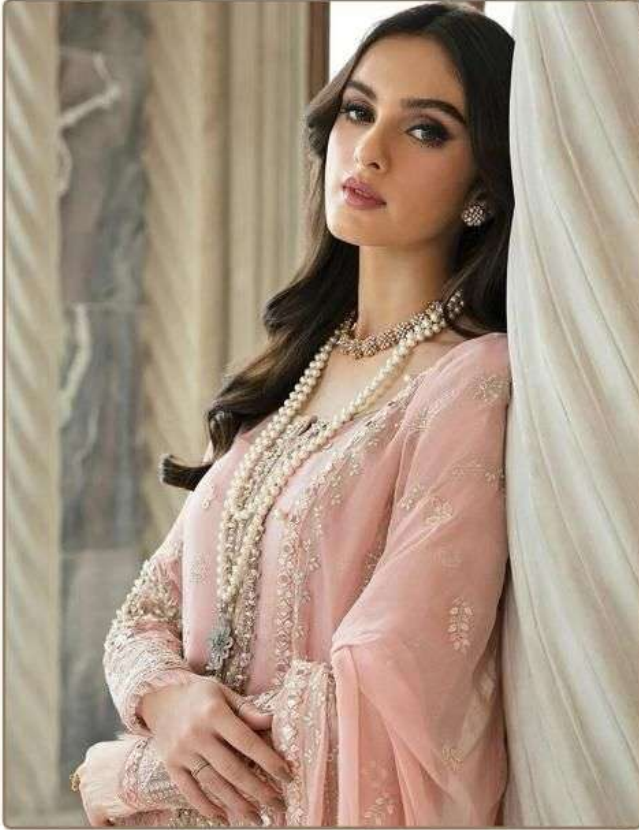

  
**MAHNUR**<sup>™</sup>  
— FASHION —

**D.NO.34002**

**TOP** - FAUX GEORGATTE WITH EMBROIDERY SEQUENCE  
DAIMOND WORK

**DUPATTA** - NAJMEEN WITH EMBROIDERY FANCY LESS

**BOTTOM | INNER** - HEAVY SANTOON

Ⓢ DRY CLEAN ONLY.  
✗ DO NOT USE ANY BLEACH OR STAIN REMOVING CHEMICAL.  
IRON THE FABRIC AT MODERATE TEMPERATURE.

**MAHNUR**  
FASHION D.NO.34001

TOP - FAUX GEORGETTE WITH EMBROIDERY SEQUENCE  
DIAMOND WORK  
DUPATTA - SILK WITH EMBROIDERY FANCY LACE  
BOTTOM / INNER - HEAVY SANTOON

Dupatta

Selves

TOP - FAUX GEORGETTE WITH EMBROIDERY SEQUENCE  
DIAMOND WORK  
DUPATTA - SILK WITH EMBROIDERY FANCY LESS  
BOTTOM | INNER - HEAVY SANTON

Dupatta

Selves

**MAHNUR**  
— FASHION —  
D.NO.34002

**TOP** - PINK GEORGETTE WITH EMBROIDERY DESIGN  
DIAMOND WORK  
**DUPATTA** - NET WITH EMBROIDERY FANCY LACE  
**BOTTOM / INNER** - HEAVY SANTON

DRY CLEAN ONLY  
DO NOT USE ANY BLEACH OR STAIN REMOVING CHEMICAL.  
WASH THE FABRIC AT MODERATE TEMPERATURE.

MAHNUR  
FASHION

❖  
34002

  
**MAHNUR**<sup>™</sup>  
— FASHION —

**D.NO.34002**

**TOP** - FAUX GEORGATTE WITH EMBROIDERY SEQUENCE  
DAIMOND WORK

**DUPATTA** - NAJMEEN WITH EMBROIDERY FANCY LESS

**BOTTOM | INNER** - HEAVY SANTOON