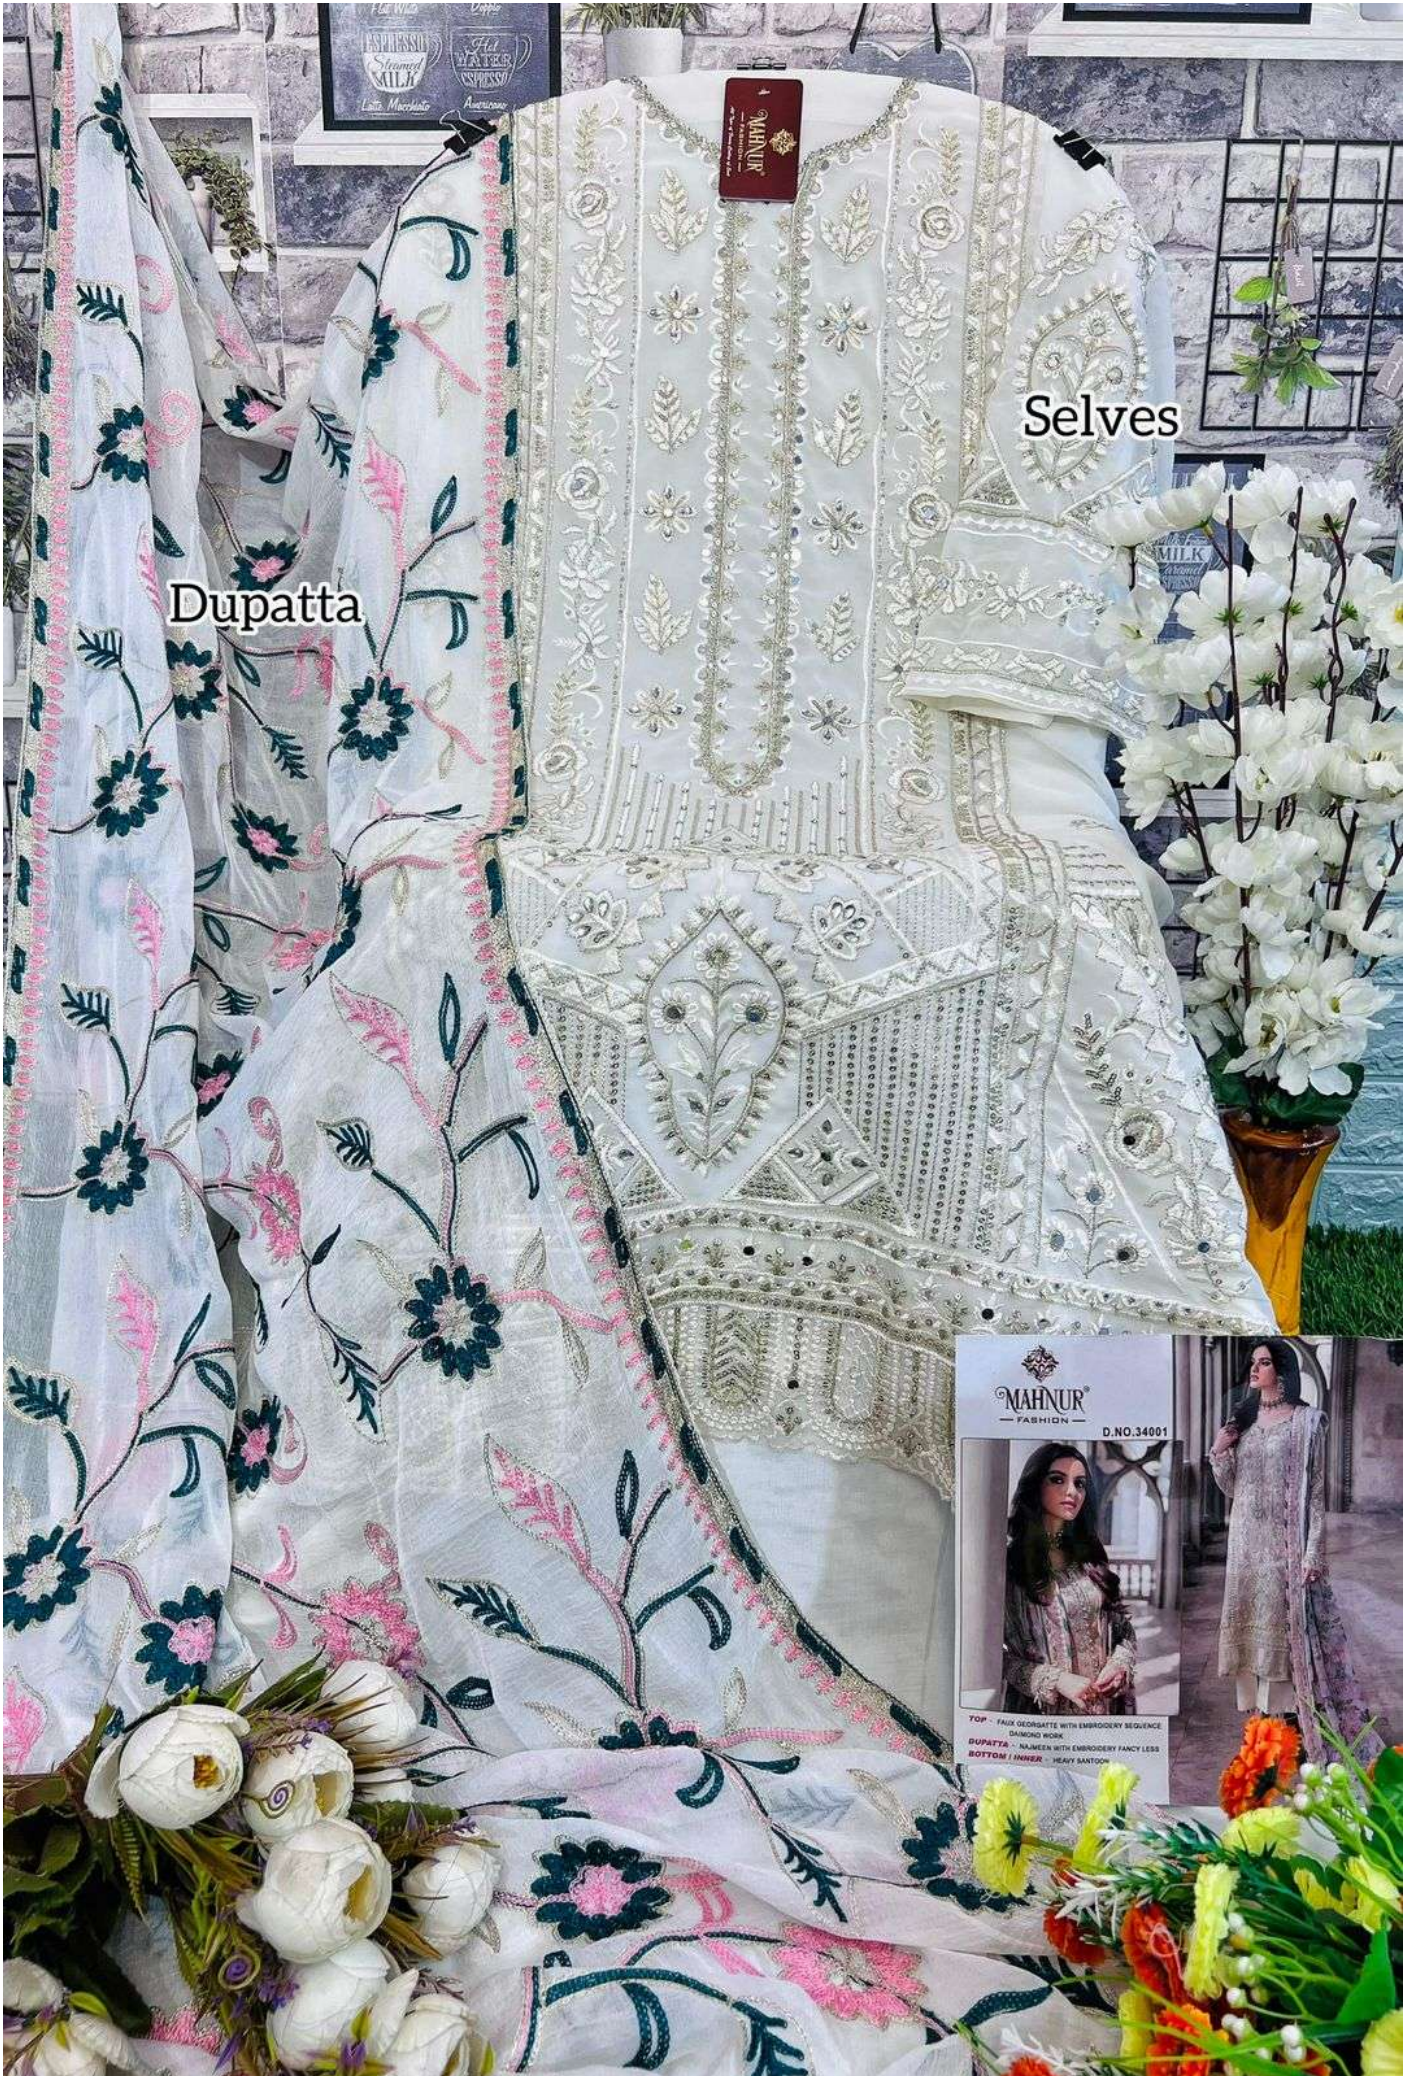

Dupatta

Selves