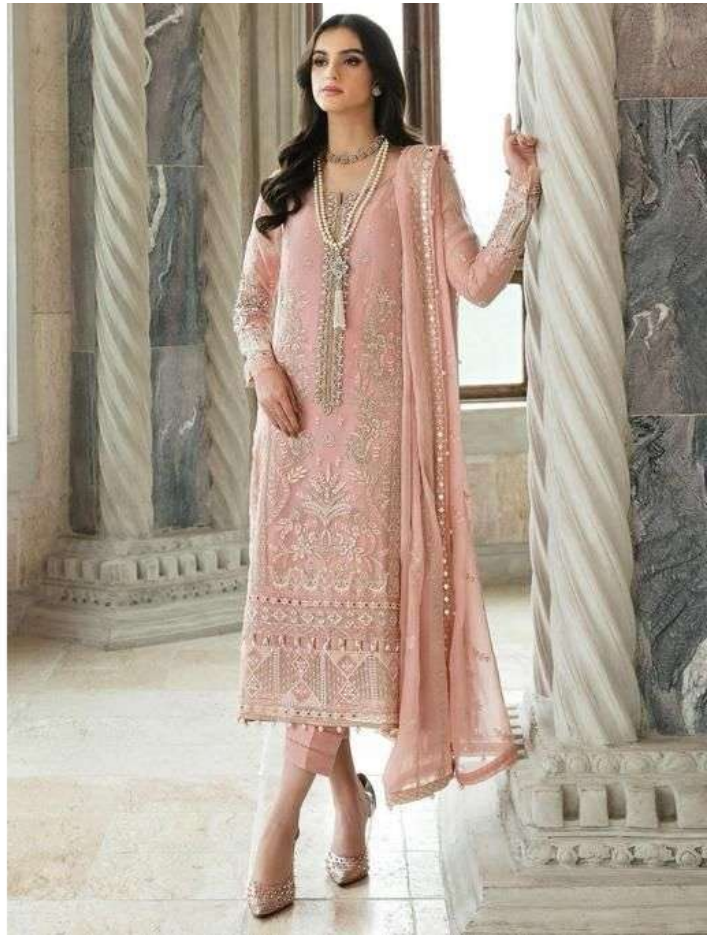

  
**MAHNUR**<sup>TM</sup>  
— FASHION —

**D.NO.34002**

**TOP** - FAUX GEORGATTE WITH EMBROIDERY SEQUENCE  
DAIMOND WORK

**DUPATTA** - NAJMEEN WITH EMBROIDERY FANCY LESS

**BOTTOM | INNER** - HEAVY SANTOON

MAHNUR  
FASHION

✦  
34002

  
**MAHNUR**<sup>TM</sup>  
— FASHION —

**D.NO.34002**

**TOP** - FAUX GEORGATTE WITH EMBROIDERY SEQUENCE  
DAIMOND WORK

**DUPATTA** - NAJMEEN WITH EMBROIDERY FANCY LESS

**BOTTOM | INNER** - HEAVY SANTOON