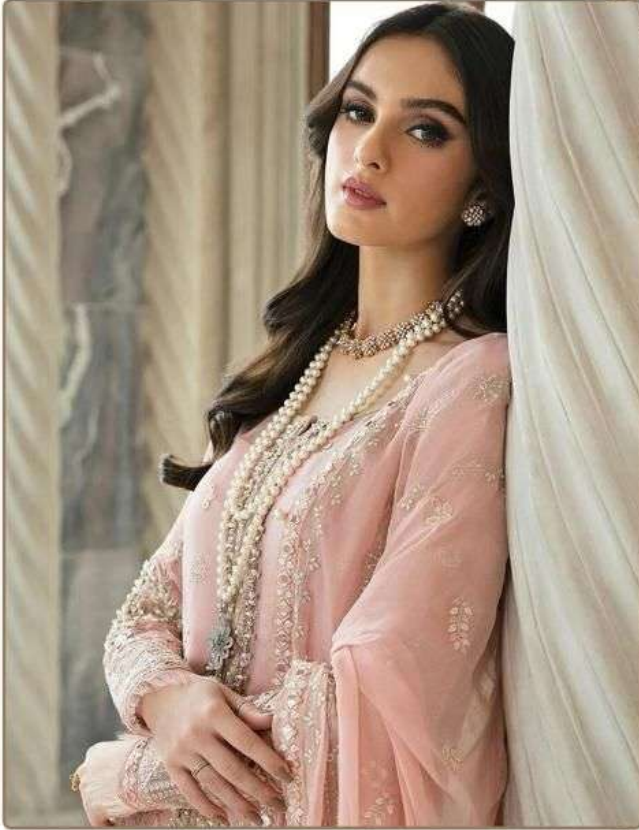

  
**MAHNUR**<sup>TM</sup>  
— FASHION —

**D.NO.34002**

**TOP** - FAUX GEORGATTE WITH EMBROIDERY SEQUENCE  
DAIMOND WORK

**DUPATTA** - NAJMEEN WITH EMBROIDERY FANCY LESS

**BOTTOM | INNER** - HEAVY SANTOON

Ⓢ DRY CLEAN ONLY.  
✘ DO NOT USE ANY BLEACH OR STAIN REMOVING CHEMICAL.  
IRON THE FABRIC AT MODERATE TEMPERATURE.

**MAHNUR**  
FASHION

D.NO.34002

**TOP** - FAUX GEORGETTE WITH EMBROIDERY SEQUENCE SHAMING WORK  
**DUPATTA** - SALMEEN WITH EMBROIDERY FANCY LESS  
**BOTTOM | INNER** - HEAVY SARTOON

Dupatta

Selves

MAHNUR  
FASHION

D.NO.34001

TOP - FAUX GEORGETTE WITH EMBROIDERY SEQUENCE  
DIAMOND WORK

DUPATTA - SILK WITH EMBROIDERY FANCY LESS

BOTTOM - INNER - HEAVY BANTON

Dupatta

MAHNUR  
FASHION

✦  
34002

  
**MAHNUR**<sup>TM</sup>  
— FASHION —

**D.NO.34002**

**TOP** - FAUX GEORGATTE WITH EMBROIDERY SEQUENCE  
DAIMOND WORK

**DUPATTA** - NAJMEEN WITH EMBROIDERY FANCY LESS

**BOTTOM | INNER** - HEAVY SANTOON