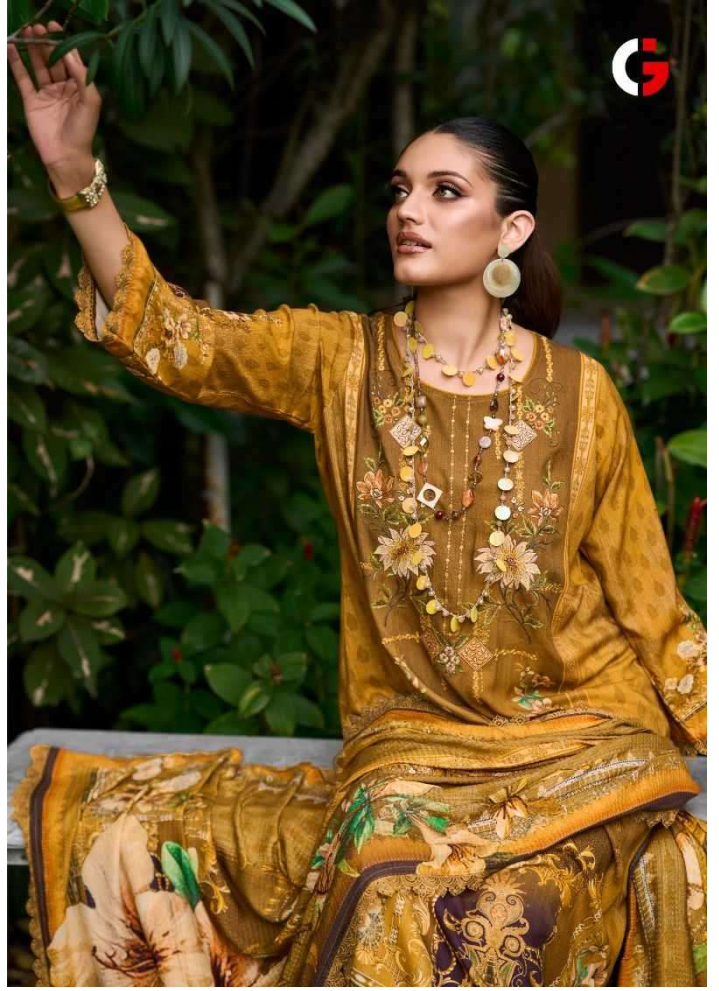

22002

STAY CURIOUS STAY INSPIRED