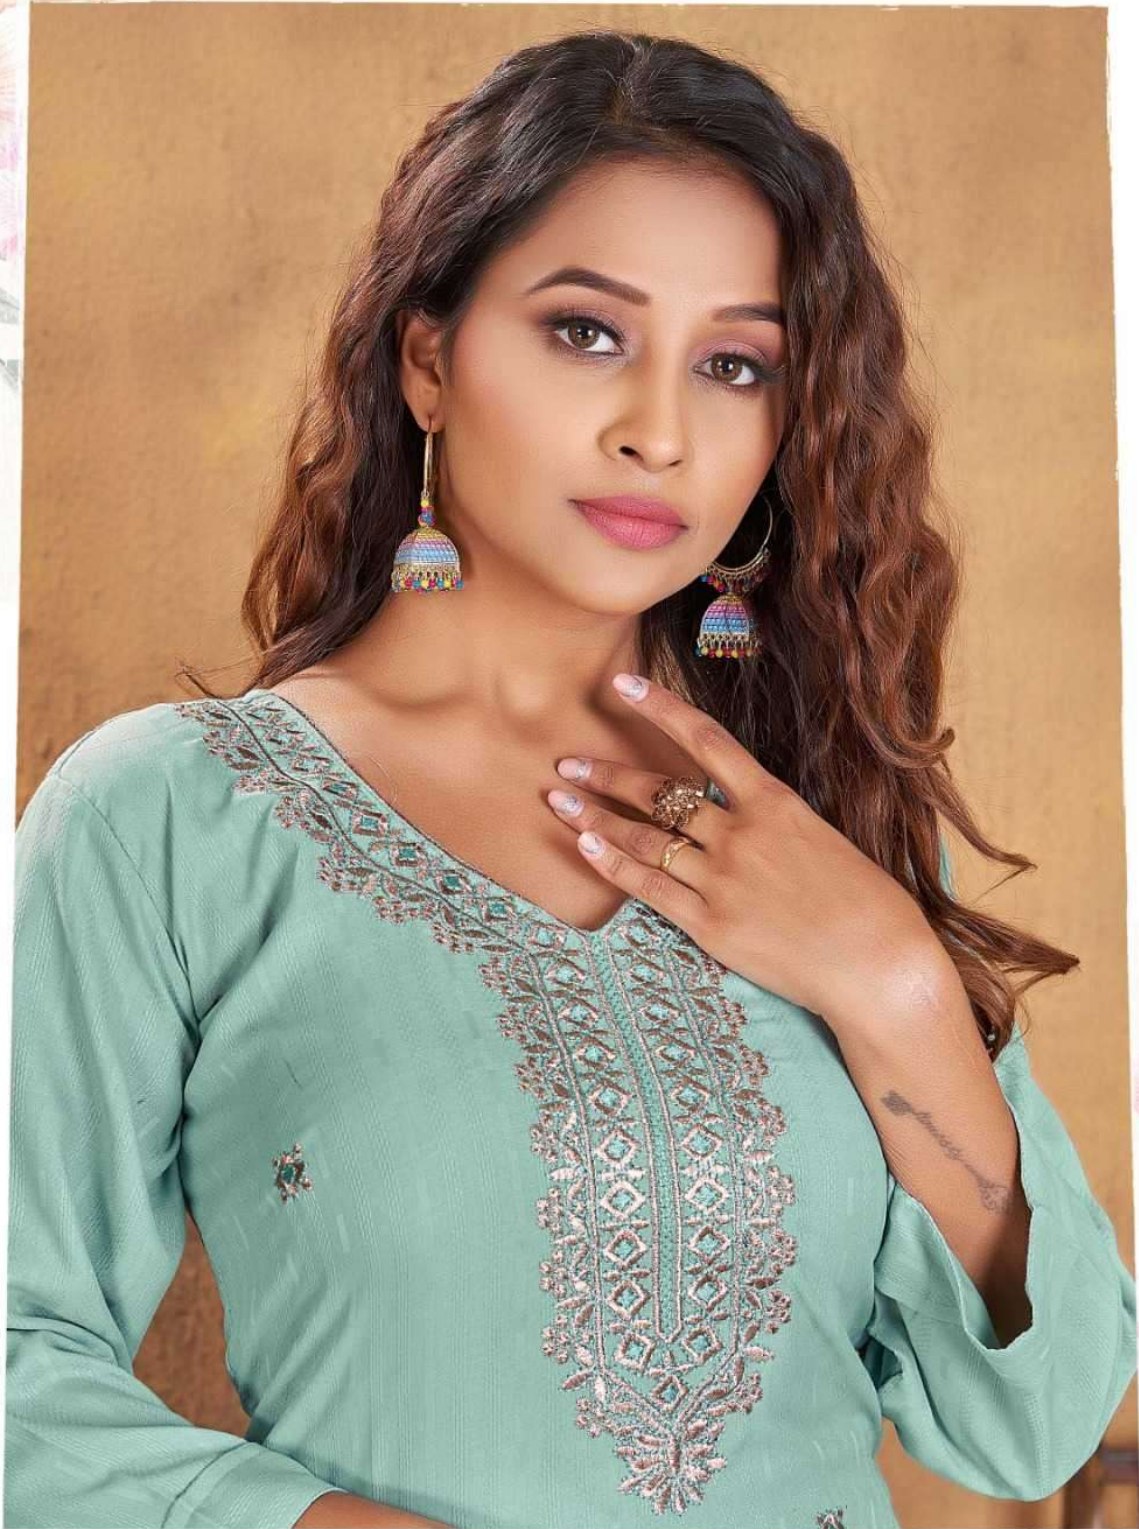

Banarasi – 3

The beauty paradise

1004

rting[®]
DESIGNER WEAR KURTIS
Banarasi - 3

rungr®
DESIGNER WEAR KURTIS

1005

run **gs**[®]
DESIGNER WEAR KURTIS
Banarasi - 3

1002

A glance of her brings joy to the parched heart. A few priceless moments with her brings utter bliss. There are no limits to the countless she brings as she walks down the road, respectful in her magical attire. She is a beauty without parallel, and her beauty intensifies without boundaries.

Banarasi – 3

runq[®]
DESIGNER WEAR KURTIS
Banarasi - 3

A glance of her brings joy to the parched heart. A few priceless moments with her brings utter bliss. There are no limits to the countess she brings as she walks down the road, resplendent in her magical attire. She is a beauty without parallel, and her beauty intensifies without boundaries.