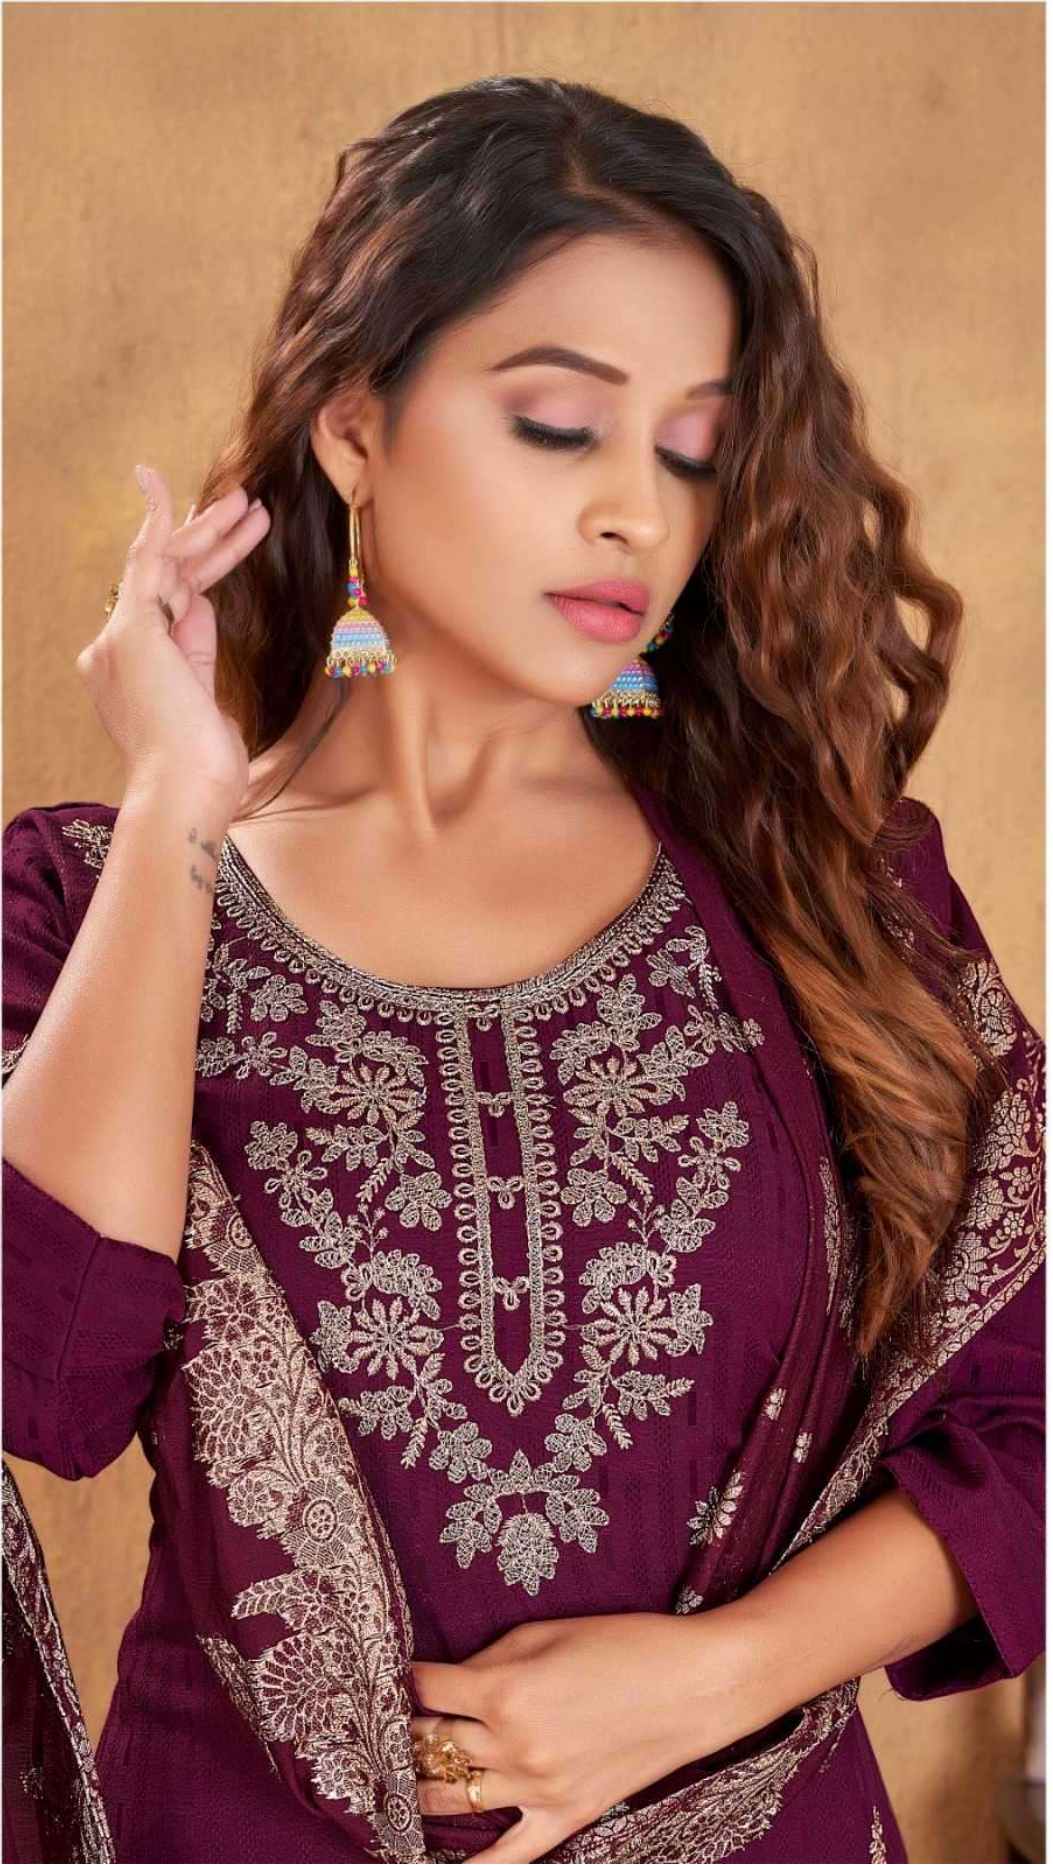

Banarasi – 3

The beauty paradise

1004

rting[®]
DESIGNER WEAR KURTIS
Banarasi - 3

rungr®
DESIGNER WEAR KURTIS

1005

run **gs**[®]
DESIGNER WEAR KURTIS
Banarasi - 3

1002

A glance of her brings joy to the parched heart. A few priceless moments with her brings utter bliss. There are no limits to the countless she brings as she walks down the road, respectful in her magical attire. She is a beauty without parallel, and her beauty intensifies without boundaries.

Banarasi – 3

runq[®]
DESIGNER WEAR KURTIS
Banarasi - 3

A glance of her brings joy to the parched heart. A few priceless moments with her brings utter bliss. There are no limits to the countess she brings as she walks down the road, resplendent in her magical attire. She is a beauty without parallel, and her beauty intensifies without boundaries.