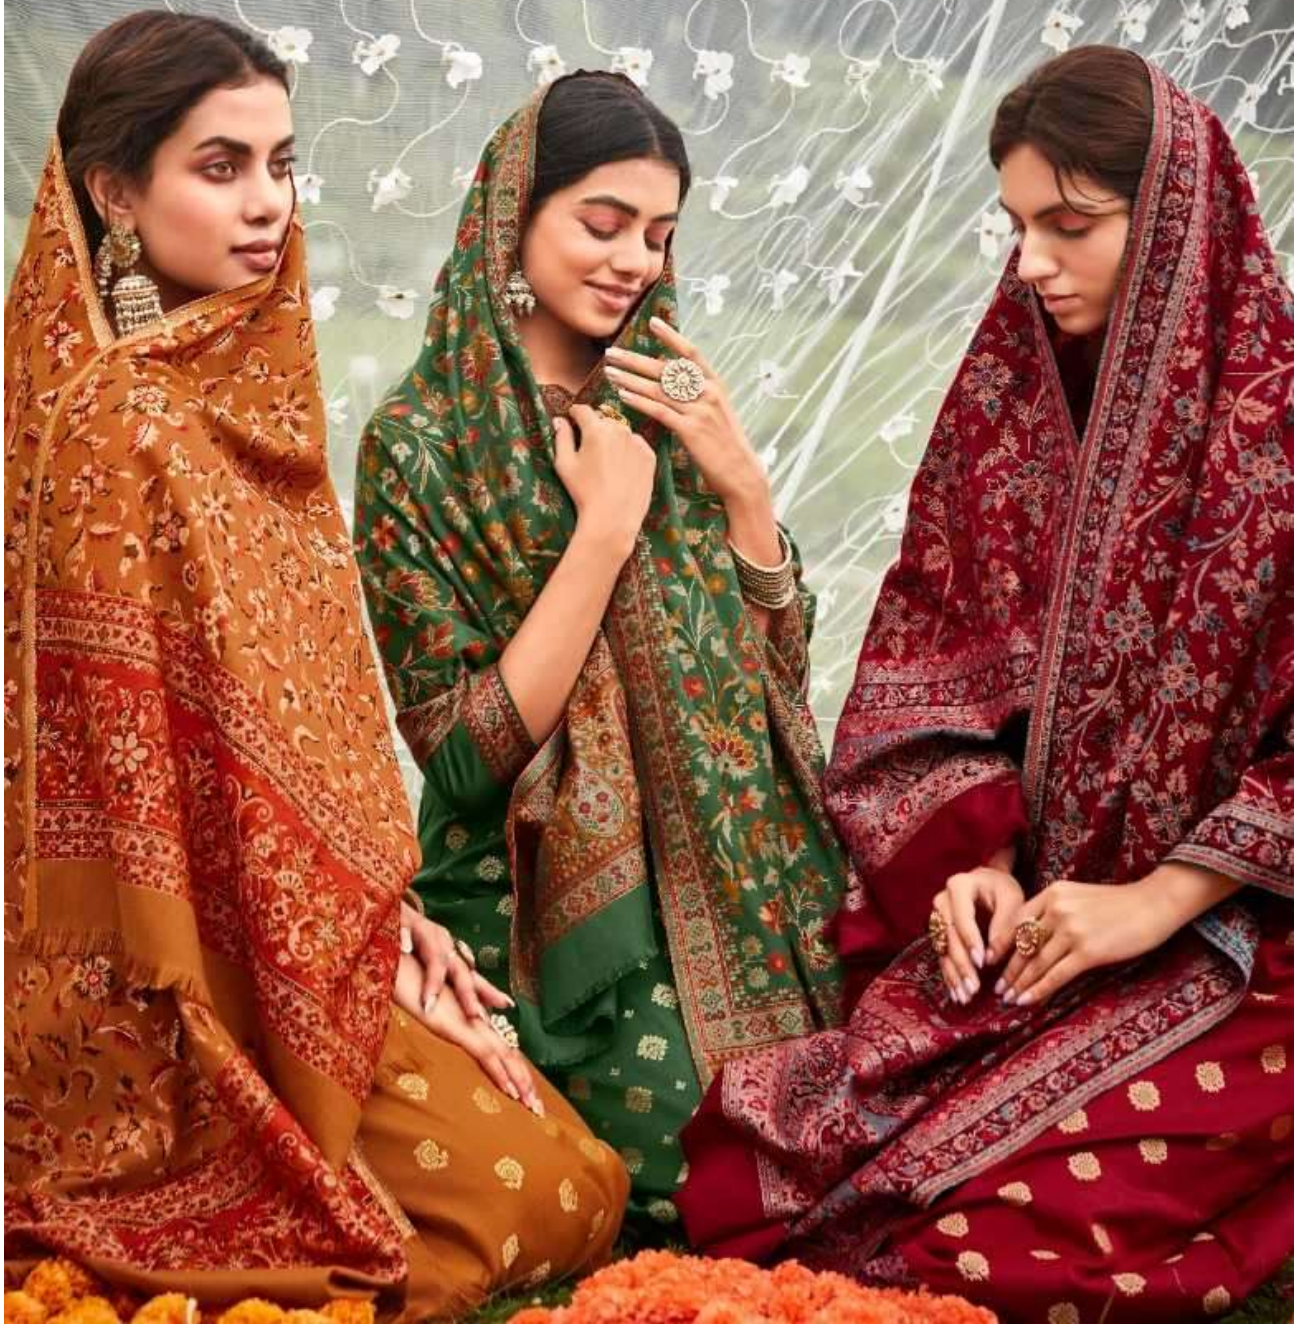

728-006

Beltza
Designer Studio

ADVANCE BOOKING 728-005

A LIFE LESS ORDINARY 728-004

Beltiza
Designer Studio

Belliza[®]
Designer Studio

Izaara

TOP	: 100% Pure Pashmina Kaani Weaving Jacquard	2.50 mtr (apx)
DUPATTA	: 100% Pure Pashmina Shawl Heavy Kaani Weaving Jacquard	2.30 mtr (apx)
BOTTOM	: 100% Pure Pashmina	3.00 mtr (apx)