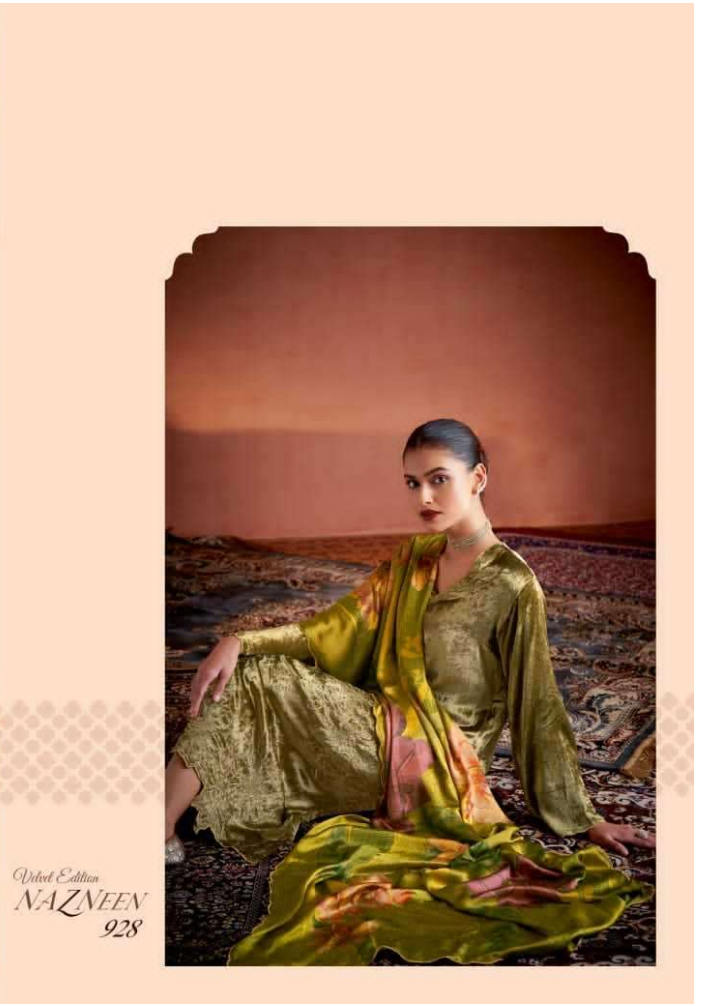

Velvet Edition
NAZNEEN
928