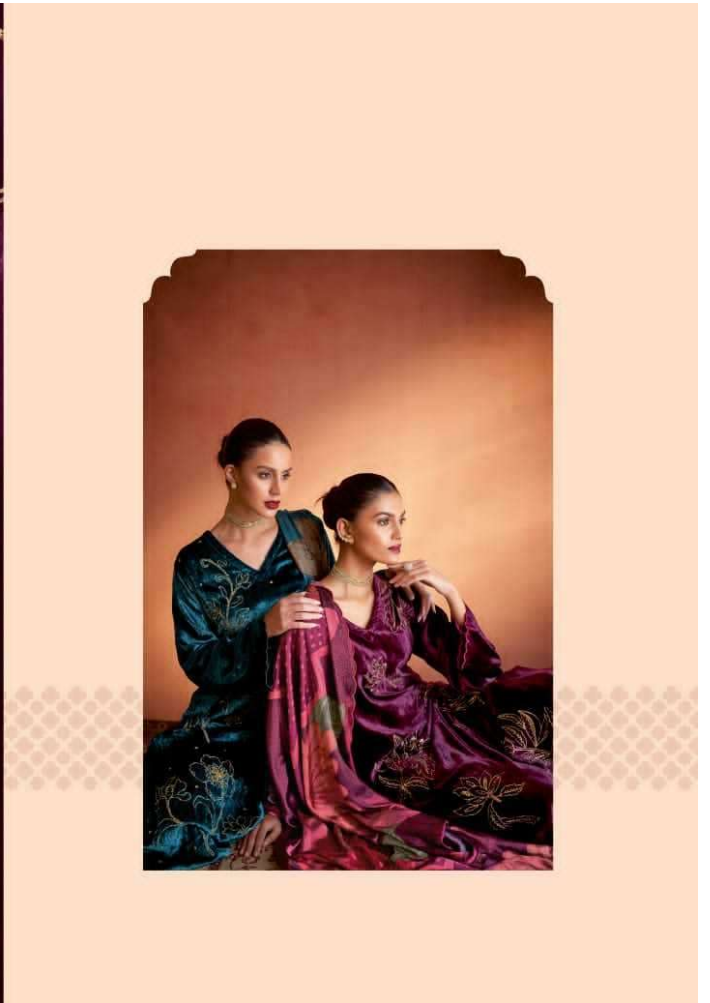

DESCRIPTION

TOP - PURE VISCOSE VELVET WITH FANCY HAND WORK

AND TREADLE WORK

BOTTOM - STAPLE TWILL

DUPATTA - PURE GAZI SILK DUPATTA DIGITAL PRINT WITH

AND EMBROIDERY ARKA

RATE

{ **RS, 3295/-** }

TOTAL SUITS = 06 TOTAL AMOUNT - 19770/- AVG. RATE - 3295/-

All accessories are for shoot purpose only.

Velvet Edition
NAZNEEN
925

Velvet Edition
NAZNEEN
928

Velvet Edition
NAZNEEN