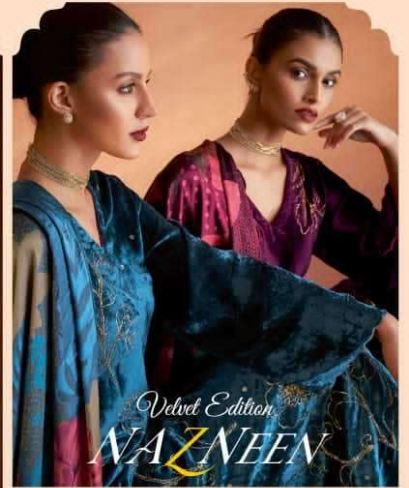

All accessories are for shoot purpose only.