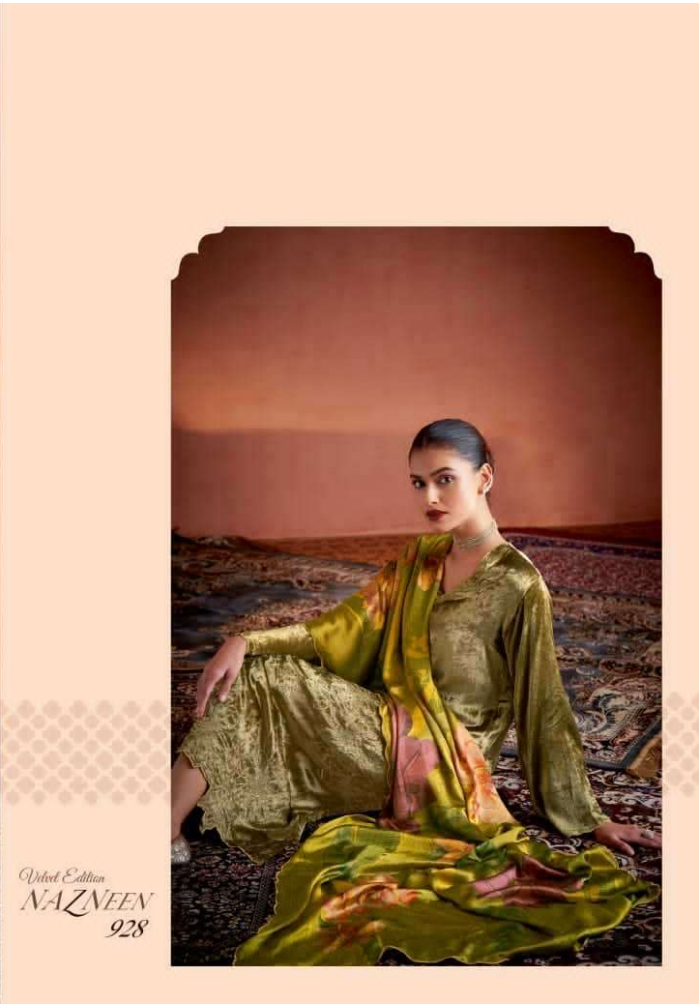

Velvet Edition
NAZNEEN
928