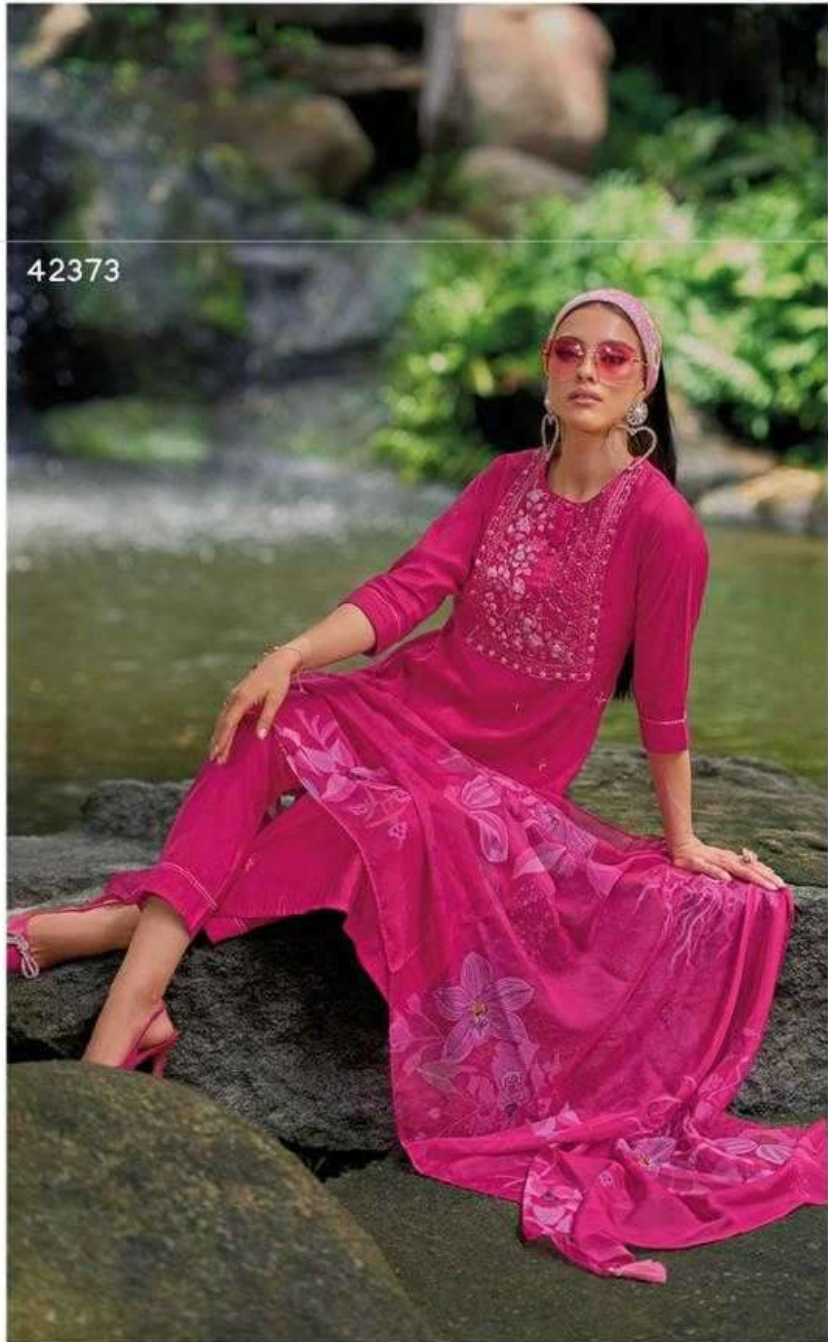

ETERNAL MAGIC

A mere glance at her, and the red carpet rolls out. Looking sensational in her dress, the paparazzi follows her asking her questions- about her allure, her charm and most importantly her dress. She greets them with a smile. The smile nothing...and yet everything. She is a star and the world is in love with her.

||||| 42373