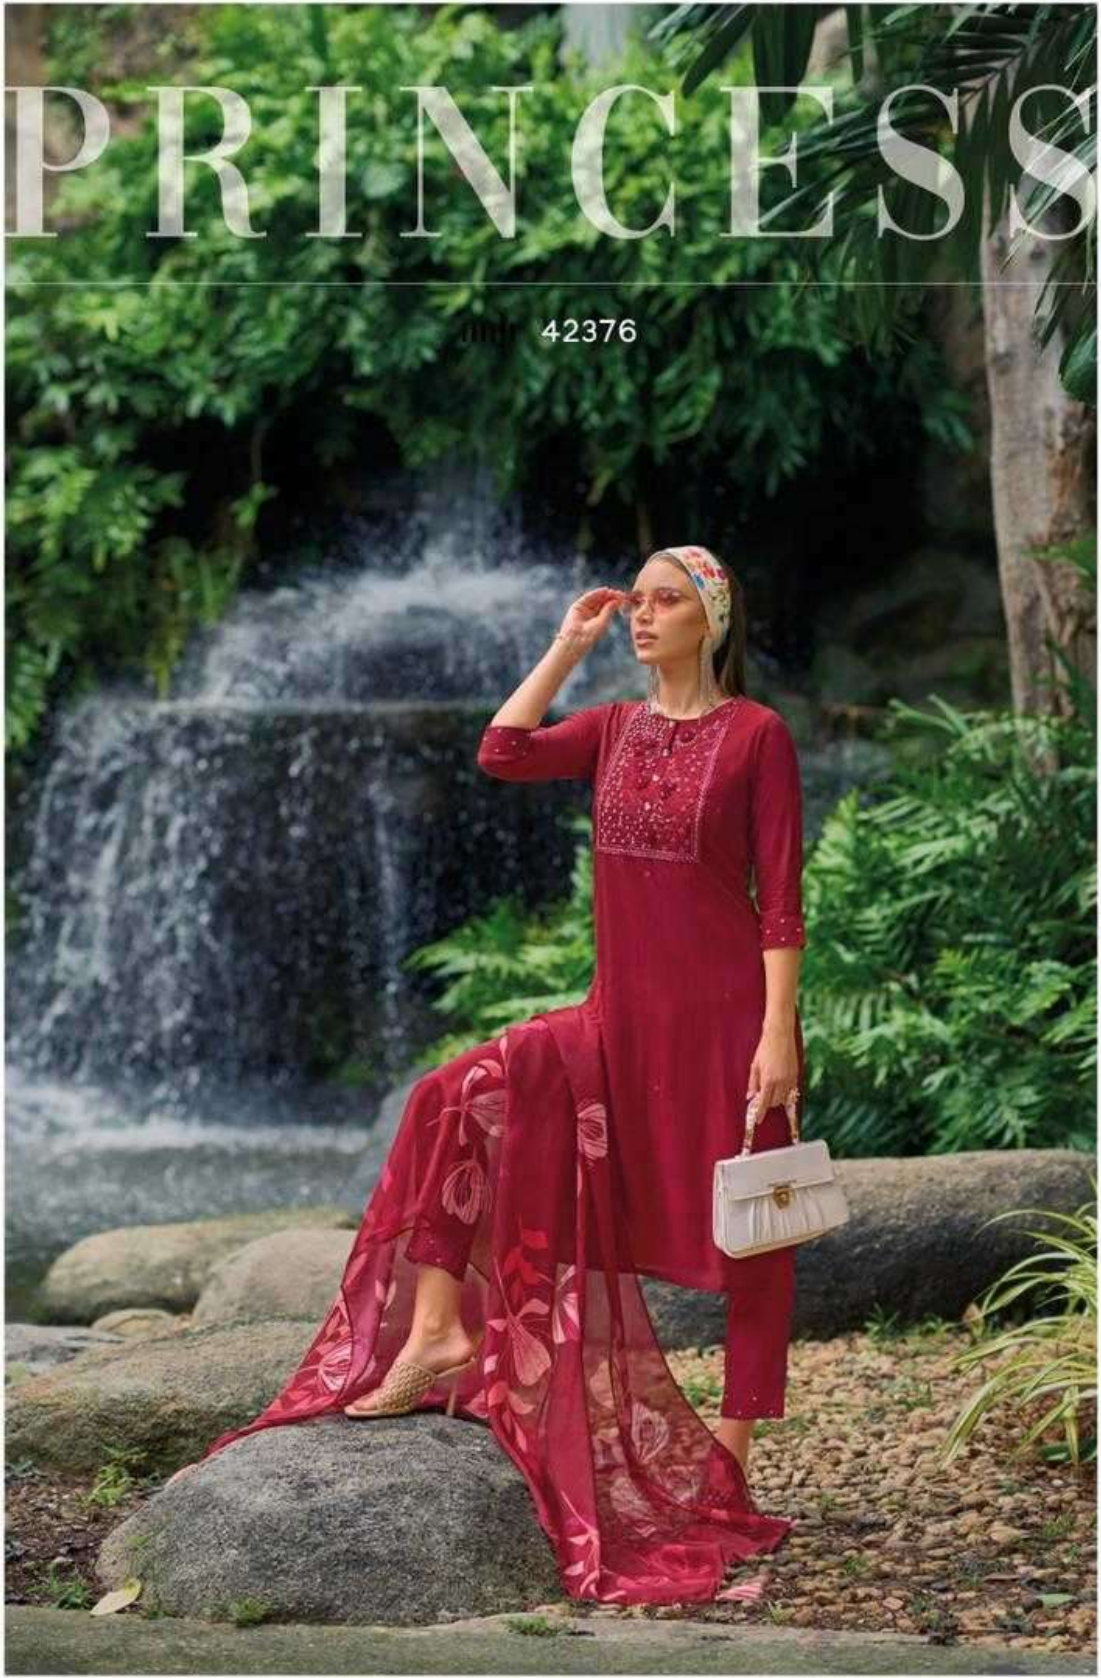

KAILEE

WOMEN'S FASHION WEAR

42376

P R I N

KAILEE

fashion
INDIAN & ARABIC WEAR

PRINCESS

42376